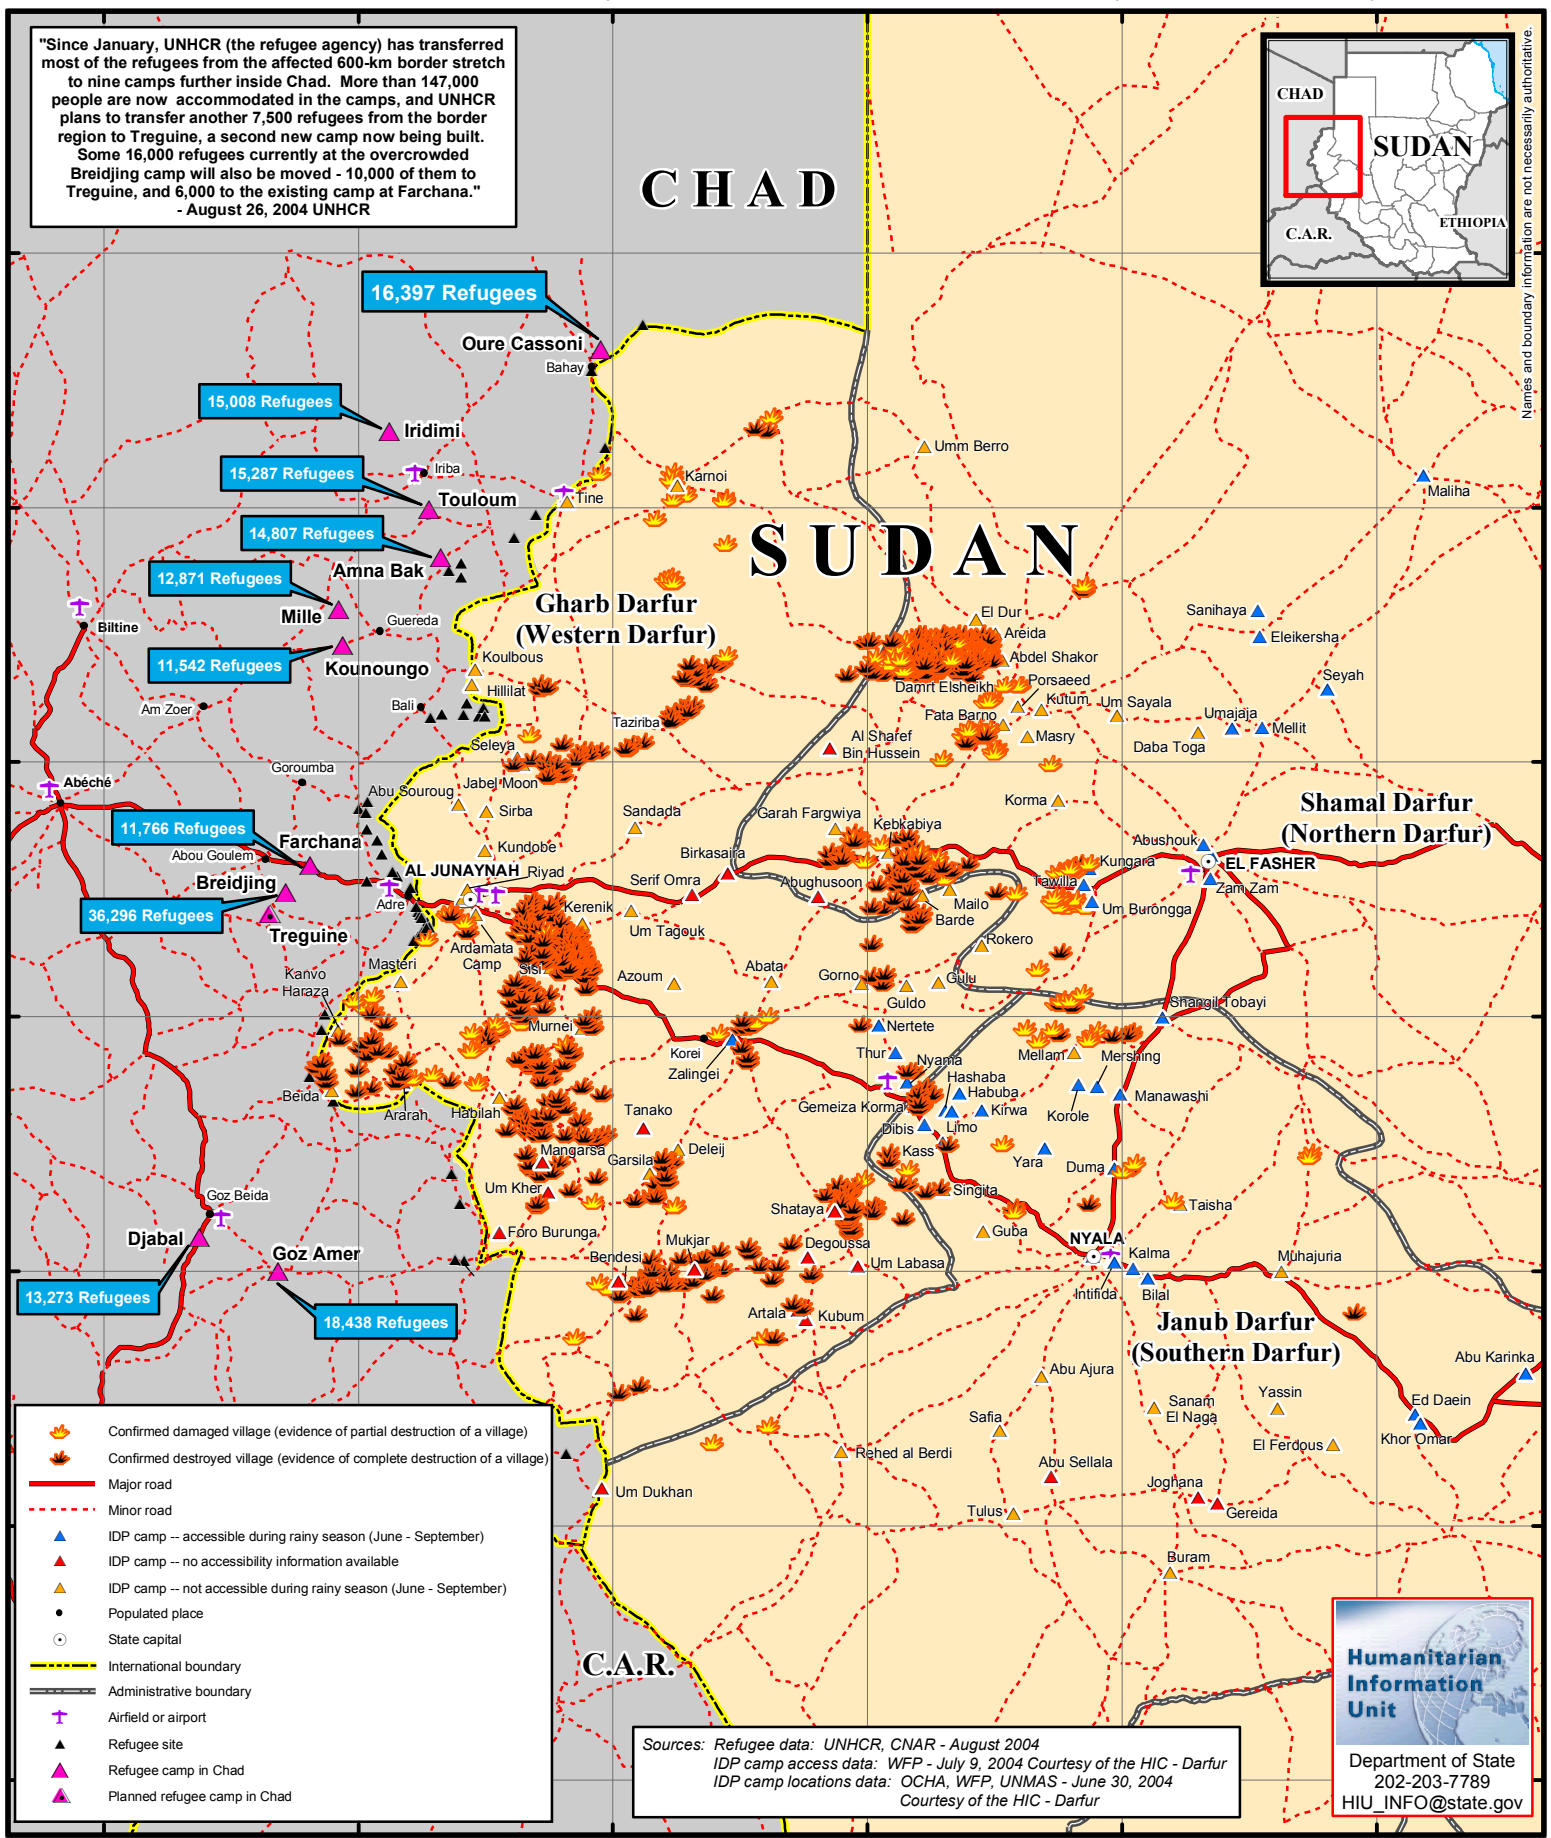

# Sudan (Darfur) - Chad Border Region Confirmed Damaged and Destroyed Villages

Villages in Darfur confirmed as destroyed: 576  
Villages in Darfur confirmed as damaged: 152

"Since January, UNHCR (the refugee agency) has transferred most of the refugees from the affected 600-km border stretch to nine camps further inside Chad. More than 147,000 people are now accommodated in the camps, and UNHCR plans to transfer another 7,500 refugees from the border region to Treguine, a second new camp now being built. Some 16,000 refugees currently at the overcrowded Breidjing camp will also be moved - 10,000 of them to Treguine, and 6,000 to the existing camp at Farchana."  
- August 26, 2004 UNHCR

Sources: Refugee data: UNHCR, CNAR - August 2004  
IDP camp access data: WFP - July 9, 2004 Courtesy of the HIC - Darfur  
IDP camp locations data: OCHA, WFP, UNMAS - June 30, 2004  
Courtesy of the HIC - Darfur

10°N

21°E

22°E

23°E

24°E

25°E

26°E

21°E

22°E

23°E

24°E

25°E

26°E

0 25 50 100 Kilometers