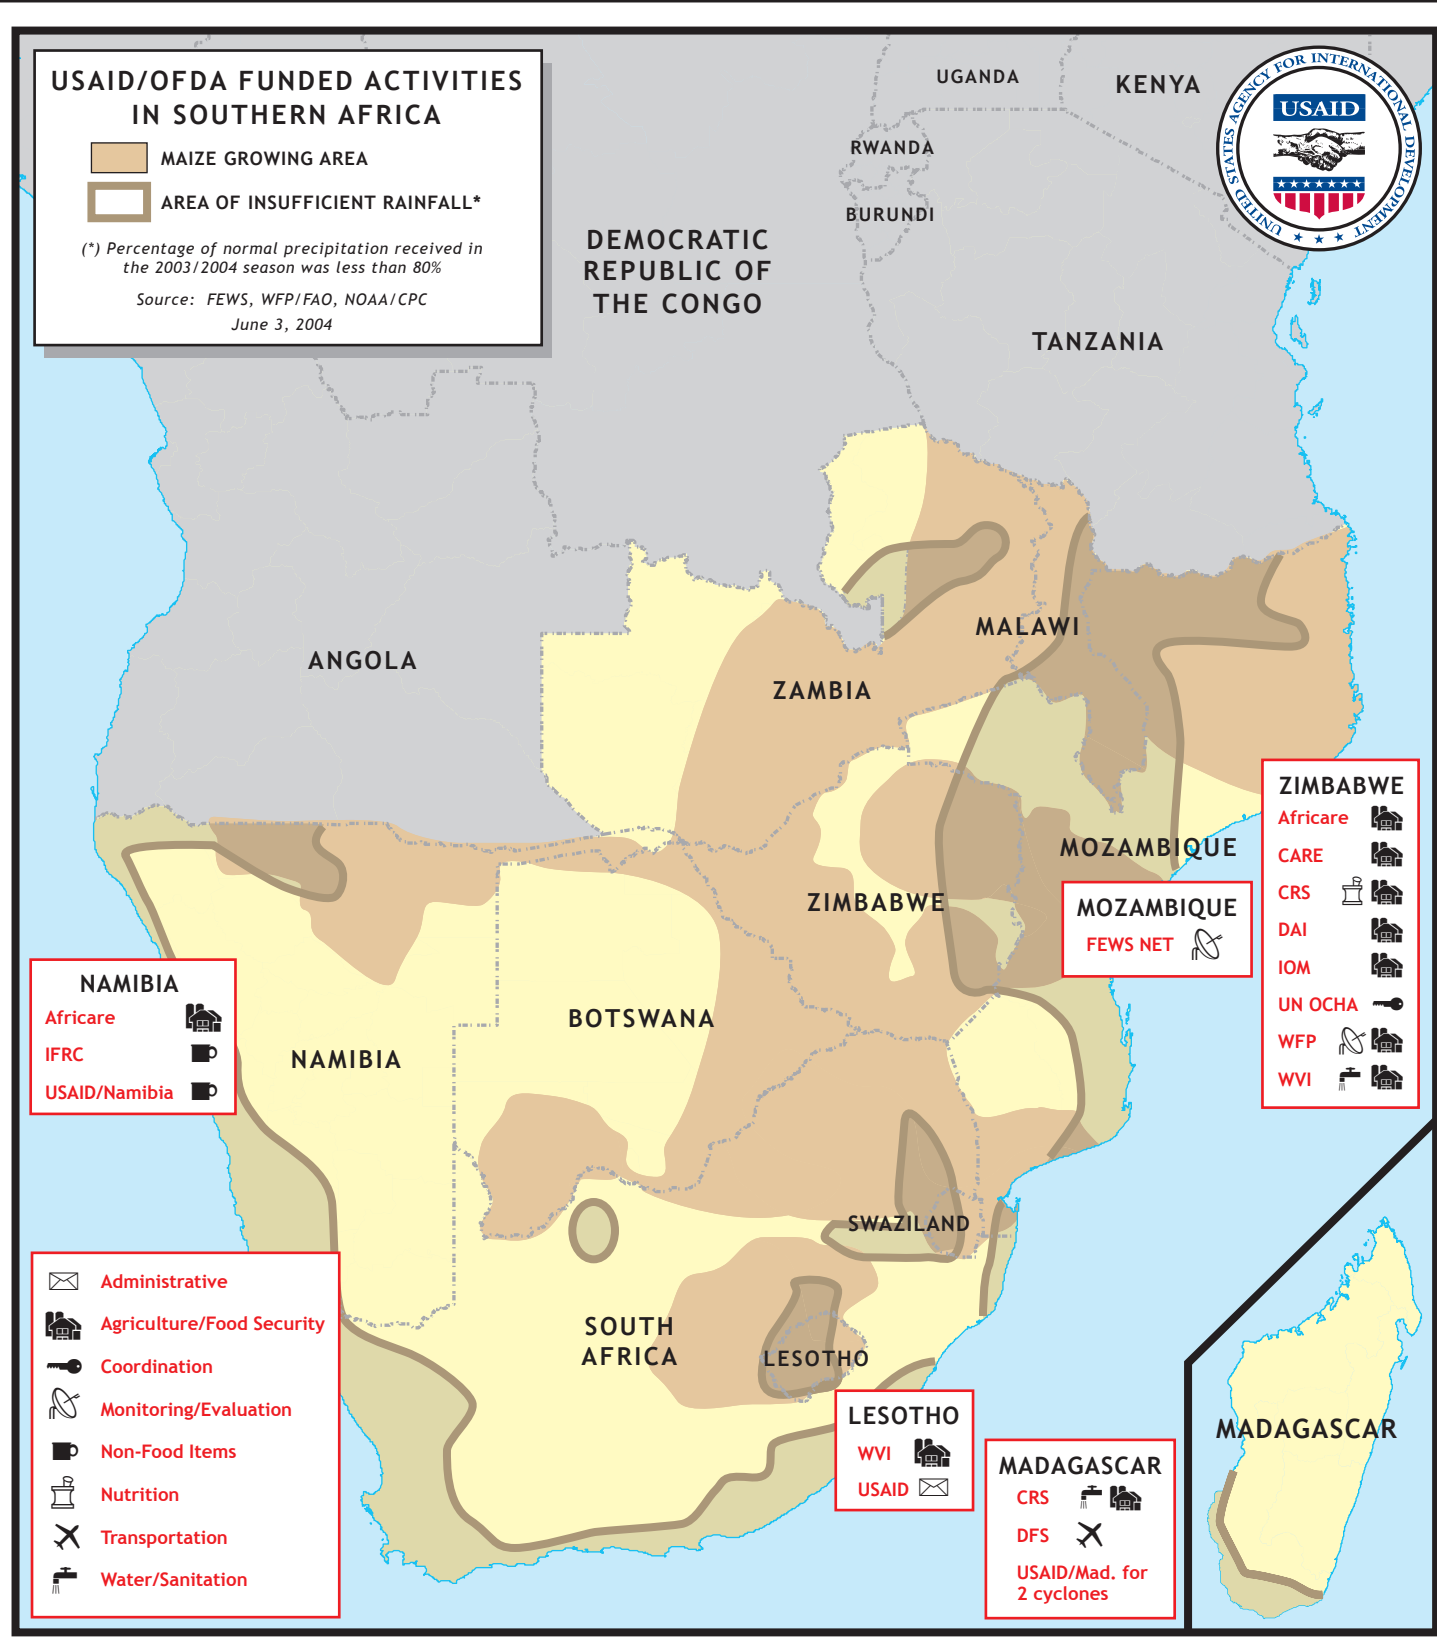

**USAID/OFDA FUNDED ACTIVITIES
IN SOUTHERN AFRICA**

MAIZE GROWING AREA
 AREA OF INSUFFICIENT RAINFALL*

(*) Percentage of normal precipitation received in the 2003/2004 season was less than 80%

Source: FEWS, WFP/FAO, NOAA/CPC
June 3, 2004

NAMIBIA

- Africare
- IFRC
- USAID/Namibia

MOZAMBIQUE

- FEWS NET

ZIMBABWE

- Africare
- CARE
- CRS
- DAI
- IOM
- UN OCHA
- WFP
- WVI

- Administrative
- Agriculture/Food Security
- Coordination
- Monitoring/Evaluation
- Non-Food Items
- Nutrition
- Transportation
- Water/Sanitation

LESOTHO

- WVI
- USAID

MADAGASCAR

- CRS
- DFS
- USAID/Mad. for 2 cyclones