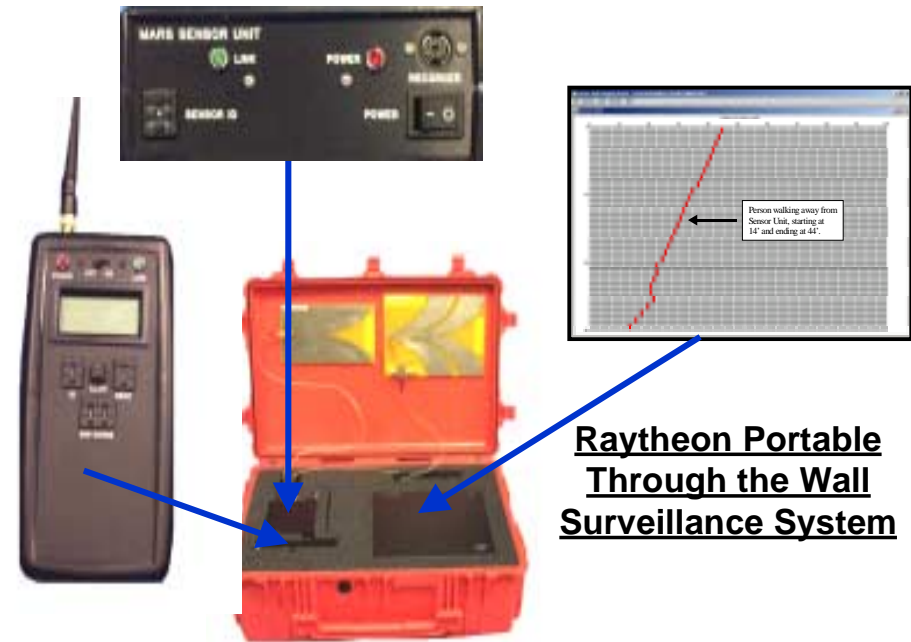

## Through The Wall Surveillance (TWS)

- Initial focus on detection and tracking
  - ⇒ Raytheon portable, radar-based system
    - Prototypes to be delivered in 2002
  - ⇒ GTRI handheld, radar-based
    - Prototype demoed with LEAs in '00
    - Commercialization efforts underway
- Efforts initiated in FY00 focus on:
  - ⇒ Mapping internal structure of buildings
  - ⇒ Locating individuals through metal walls
  - ⇒ Weapons detection and individual ID
- Working w TSWG, US Marine Corps and Army
- Discussions with FEMA and Fire Service

### Incident Response

- Assess technology to locate individuals in urban disasters
  - ⇒ Pursue technology development if warranted

**Raytheon Portable Through the Wall Surveillance System**

**2nd Generation GTRI "Radar Flashlight"**