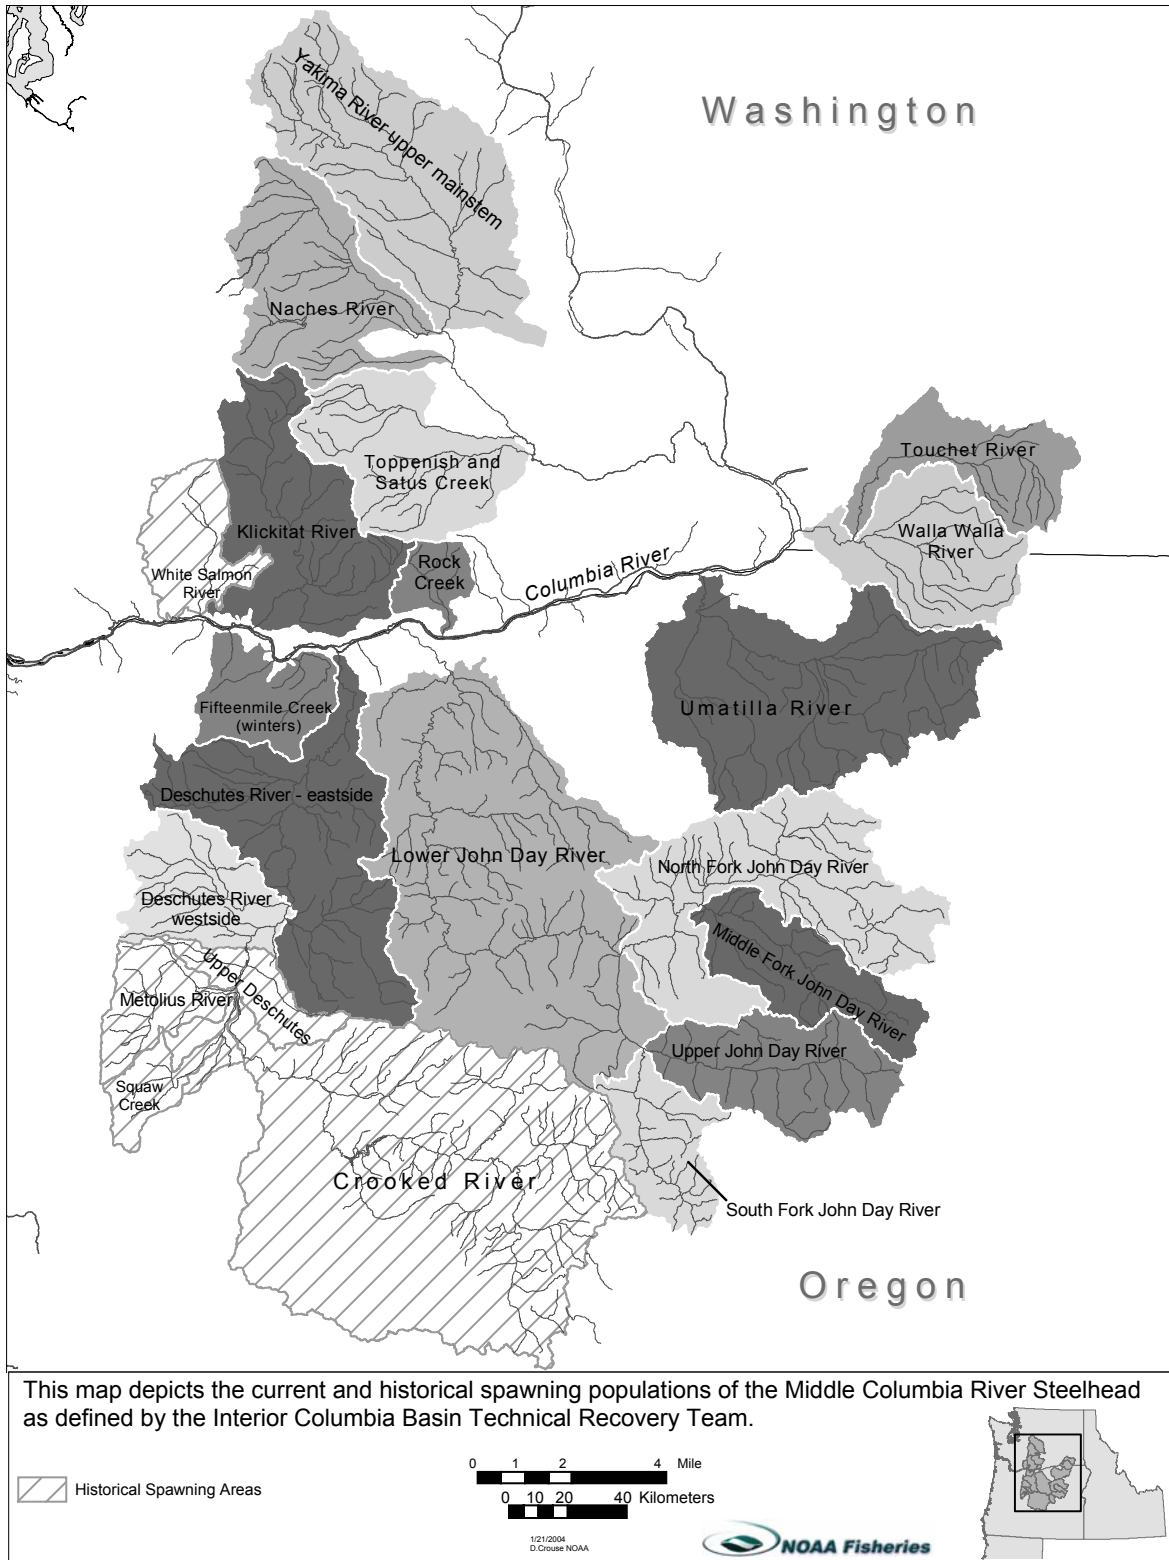

**Figure B-8.** Current and historical spawning populations of the Middle Columbia River Steelhead.

**Figure B-9.** Historical spawning populations of the Upper Willamette River Winter Steelhead.

**Figure B-10.** Historical spawning populations of the Lower Columbia River Winter and Summer Steelhead.

**Figure B-11.** Historical spawning populations of the Lower Columbia River Chum Salmon.

**Figure B-12.** Current and historical spawning populations of the Snake River Sockeye Salmon.

**Figure B-13.** Historical spawning populations of the Lower Columbia River Coho Salmon.