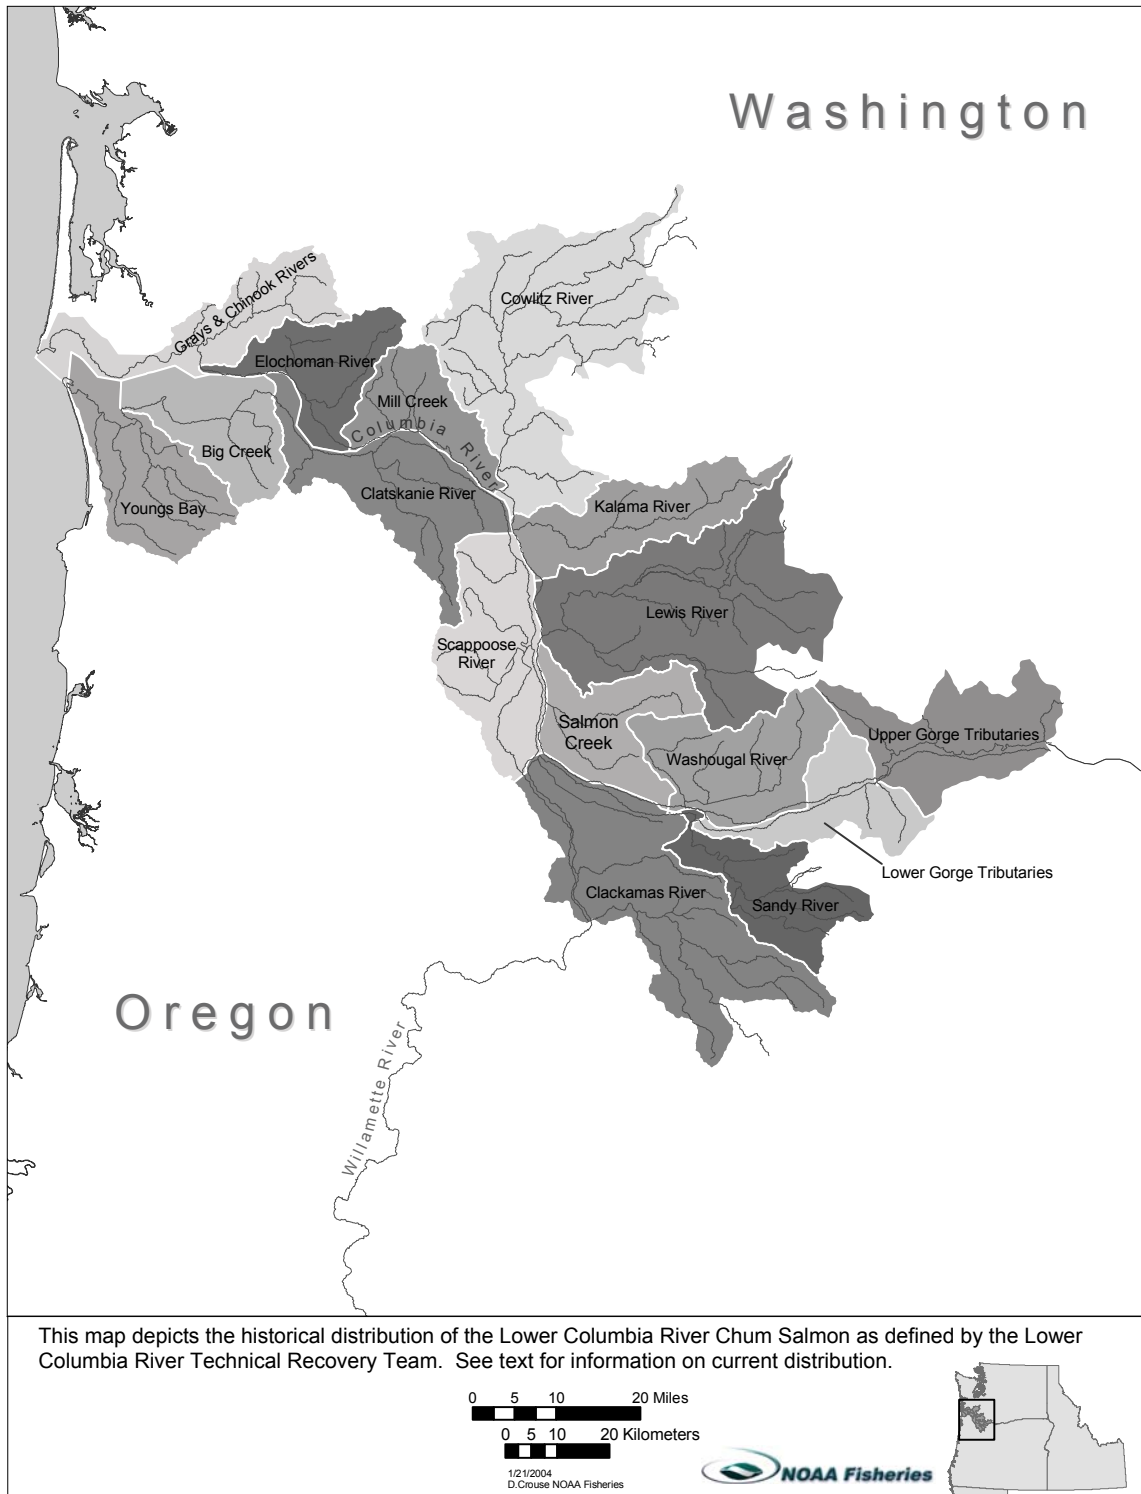

**Figure B-8.** Current and historical spawning populations of the Middle Columbia River Steelhead.

**Figure B-9.** Historical spawning populations of the Upper Willamette River Winter Steelhead.

**Figure B-10.** Historical spawning populations of the Lower Columbia River Winter and Summer Steelhead.

**Figure B-11.** Historical spawning populations of the Lower Columbia River Chum Salmon.

**Figure B-12.** Current and historical spawning populations of the Snake River Sockeye Salmon.

**Figure B-13.** Historical spawning populations of the Lower Columbia River Coho Salmon.