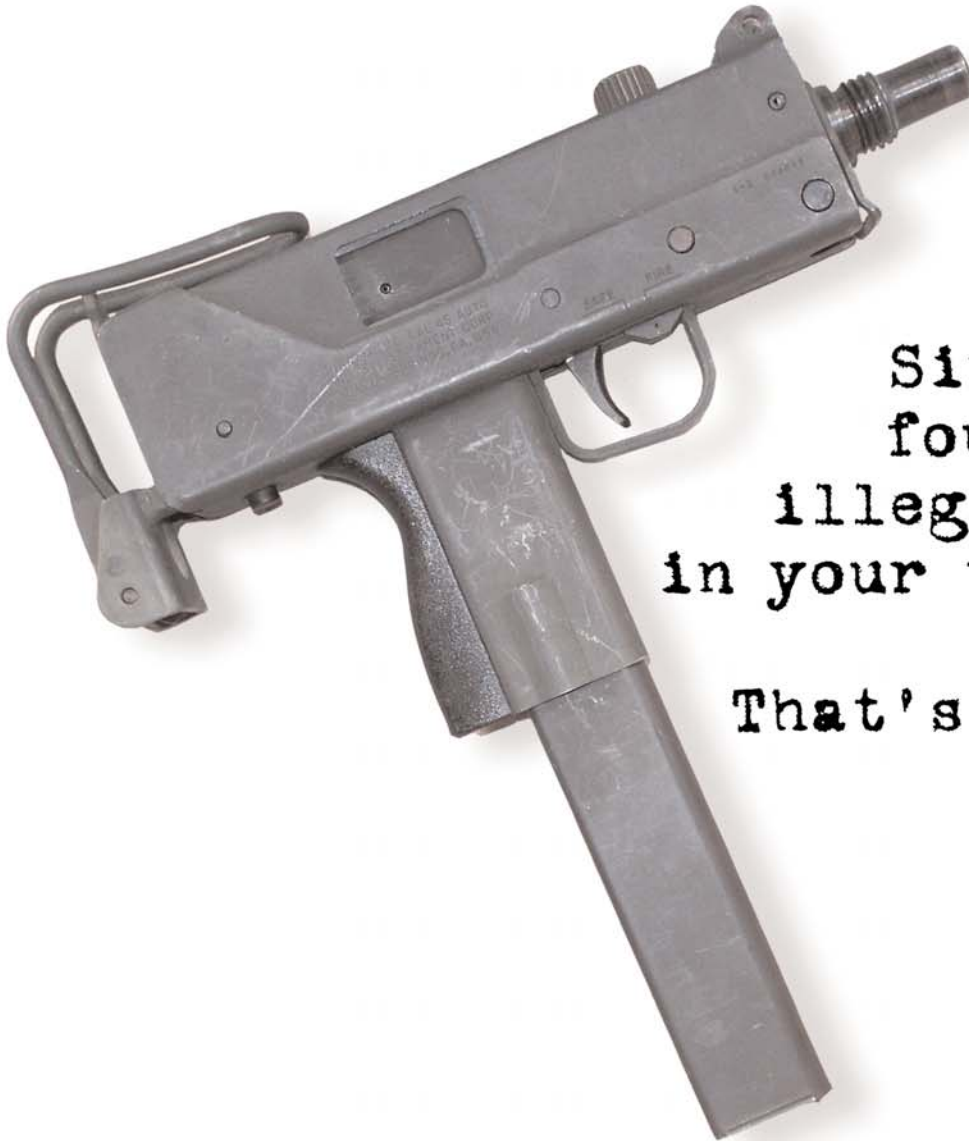

Since when does a broken tail  
light lead to federal prison?

Since we  
found an  
illegal gun  
in your trunk.

That's when.

**Gun crime hits home.**

**BeSafeAz.com**

Message brought to you by

To report crime in your neighborhood, call Silent Witness at 1-800-343-TIPS.