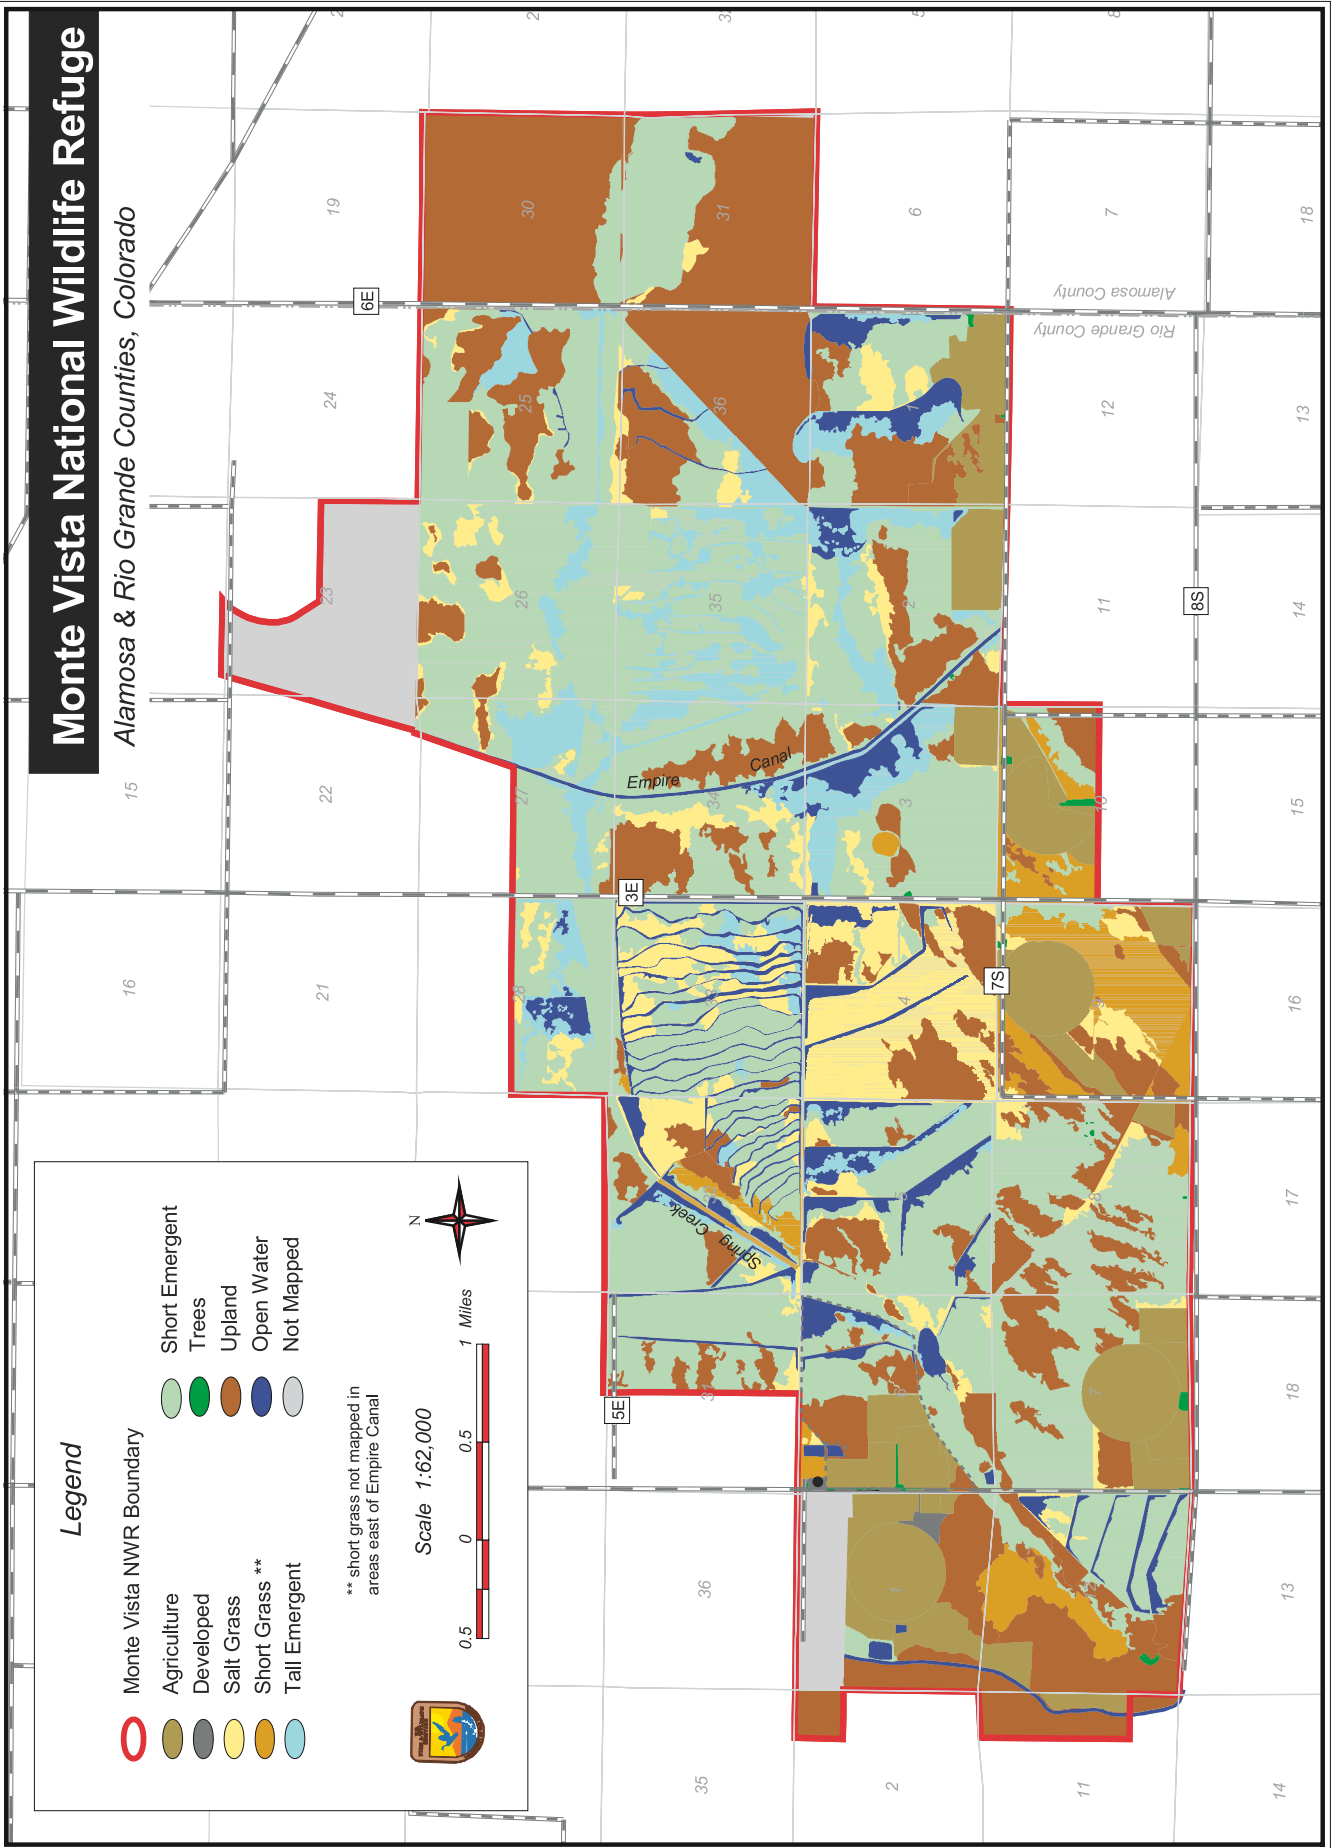

Monte Vista National Wildlife Refuge

Alamosa & Rio Grande Counties, Colorado

Legend

- Monte Vista NWR Boundary (Red outline)
- Refuge Headquarters (Black square with 'H')
- Wetland (Blue hatched area)
- Road (Black solid line)
- Walking Trail (Green dashed line)
- Auto Tour (Yellow dashed line)
- Section Line (Black dashed line)
- County Line (Black dash-dot line)

Alamosa/Monte Vista National Wildlife Refuge Complex

Map 4 - Mountain Prairie Region Ecosystem Map

San Luis Valley, Colorado

Alamosa/Monte Vista National Wildlife Refuge Complex

Map 5 - San Luis Valley Map

Monte Vista National Wildlife Refuge

Alamosa & Rio Grande Counties, Colorado

Legend

	Monte Vista NWR Boundary		Short Emergent
	Agriculture		Trees
	Developed		Upland
	Salt Grass		Open Water
	Short Grass **		Not Mapped
	Tall Emergent		

** short grass not mapped in areas east of Empire Canal

Scale 1:62,000

Map 6 - Monte Vista NWR Habitat Types

Monte Vista National Wildlife Refuge

Alamosa & Rio Grande Counties, Colorado

Map 8 - Monte Vista NWR Hunting Map