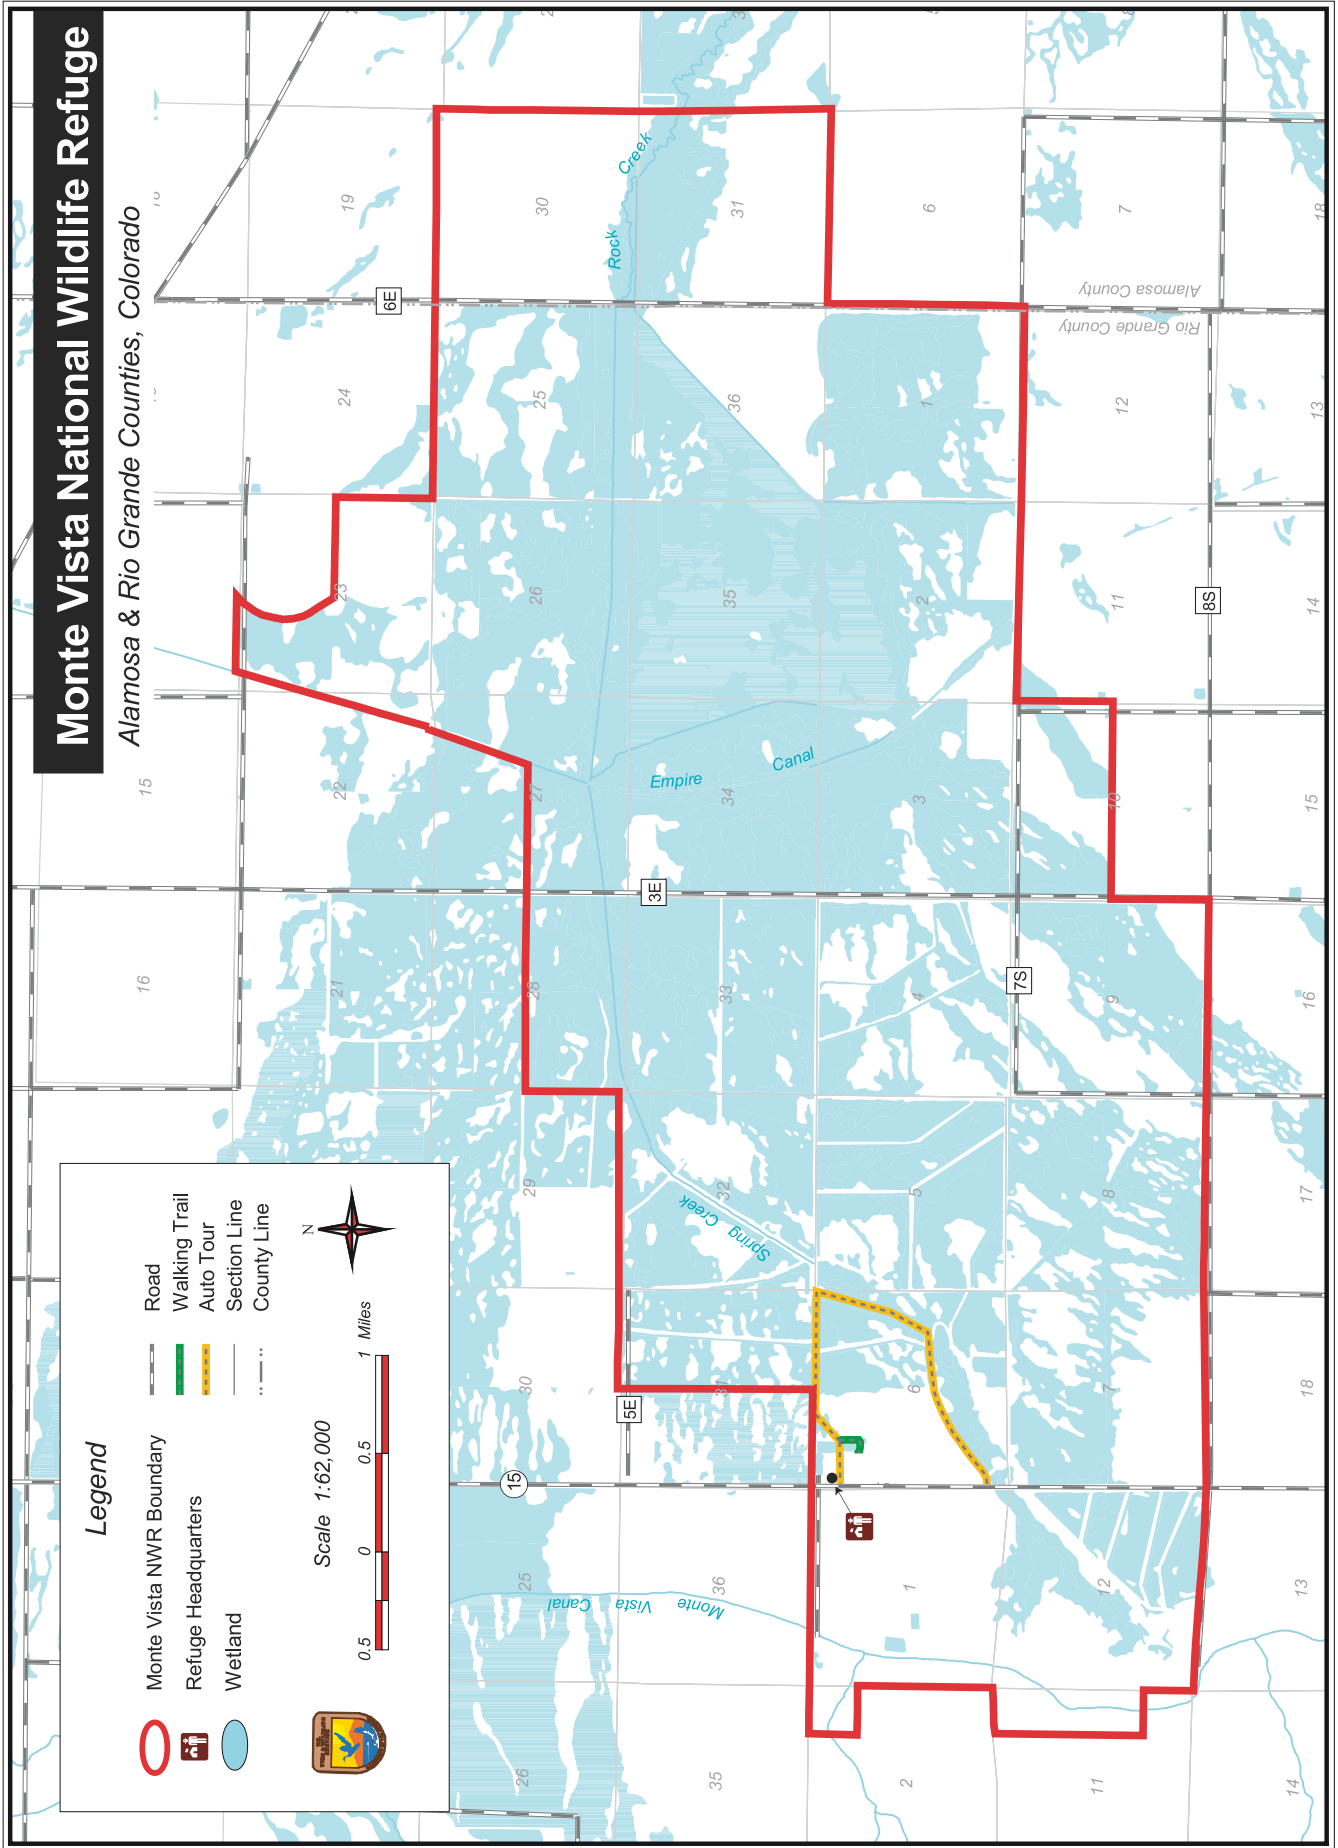

Monte Vista National Wildlife Refuge

Alamosa & Rio Grande Counties, Colorado

Legend

- Monte Vista NWR Boundary (Red outline)
- Refuge Headquarters (Black square with 'H')
- Wetland (Blue hatched area)
- Road (Black solid line)
- Walking Trail (Green dashed line)
- Auto Tour (Yellow dashed line)
- Section Line (Black dashed line)
- County Line (Black dash-dot line)

Scale 1:62,000

0.5 0 0.5 1 Miles

N

Map 2 - Monte Vista NWR Base Map

Alamosa National Wildlife Refuge

Alamosa, Conejos & Costilla Counties, Colorado

Map 3 - Alamosa NWR Base Map

Mountain Prairie Region Ecosystems

Alamosa/Monte Vista National Wildlife Refuge Complex

Map 4 - Mountain Prairie Region Ecosystem Map

San Luis Valley, Colorado

Alamosa/Monte Vista National Wildlife Refuge Complex

Map 5 - San Luis Valley Map

Monte Vista National Wildlife Refuge

Alamosa & Rio Grande Counties, Colorado

Legend

	Monte Vista NWR Boundary		Short Emergent
	Agriculture		Trees
	Developed		Upland
	Salt Grass		Open Water
	Short Grass **		Not Mapped
	Tall Emergent		