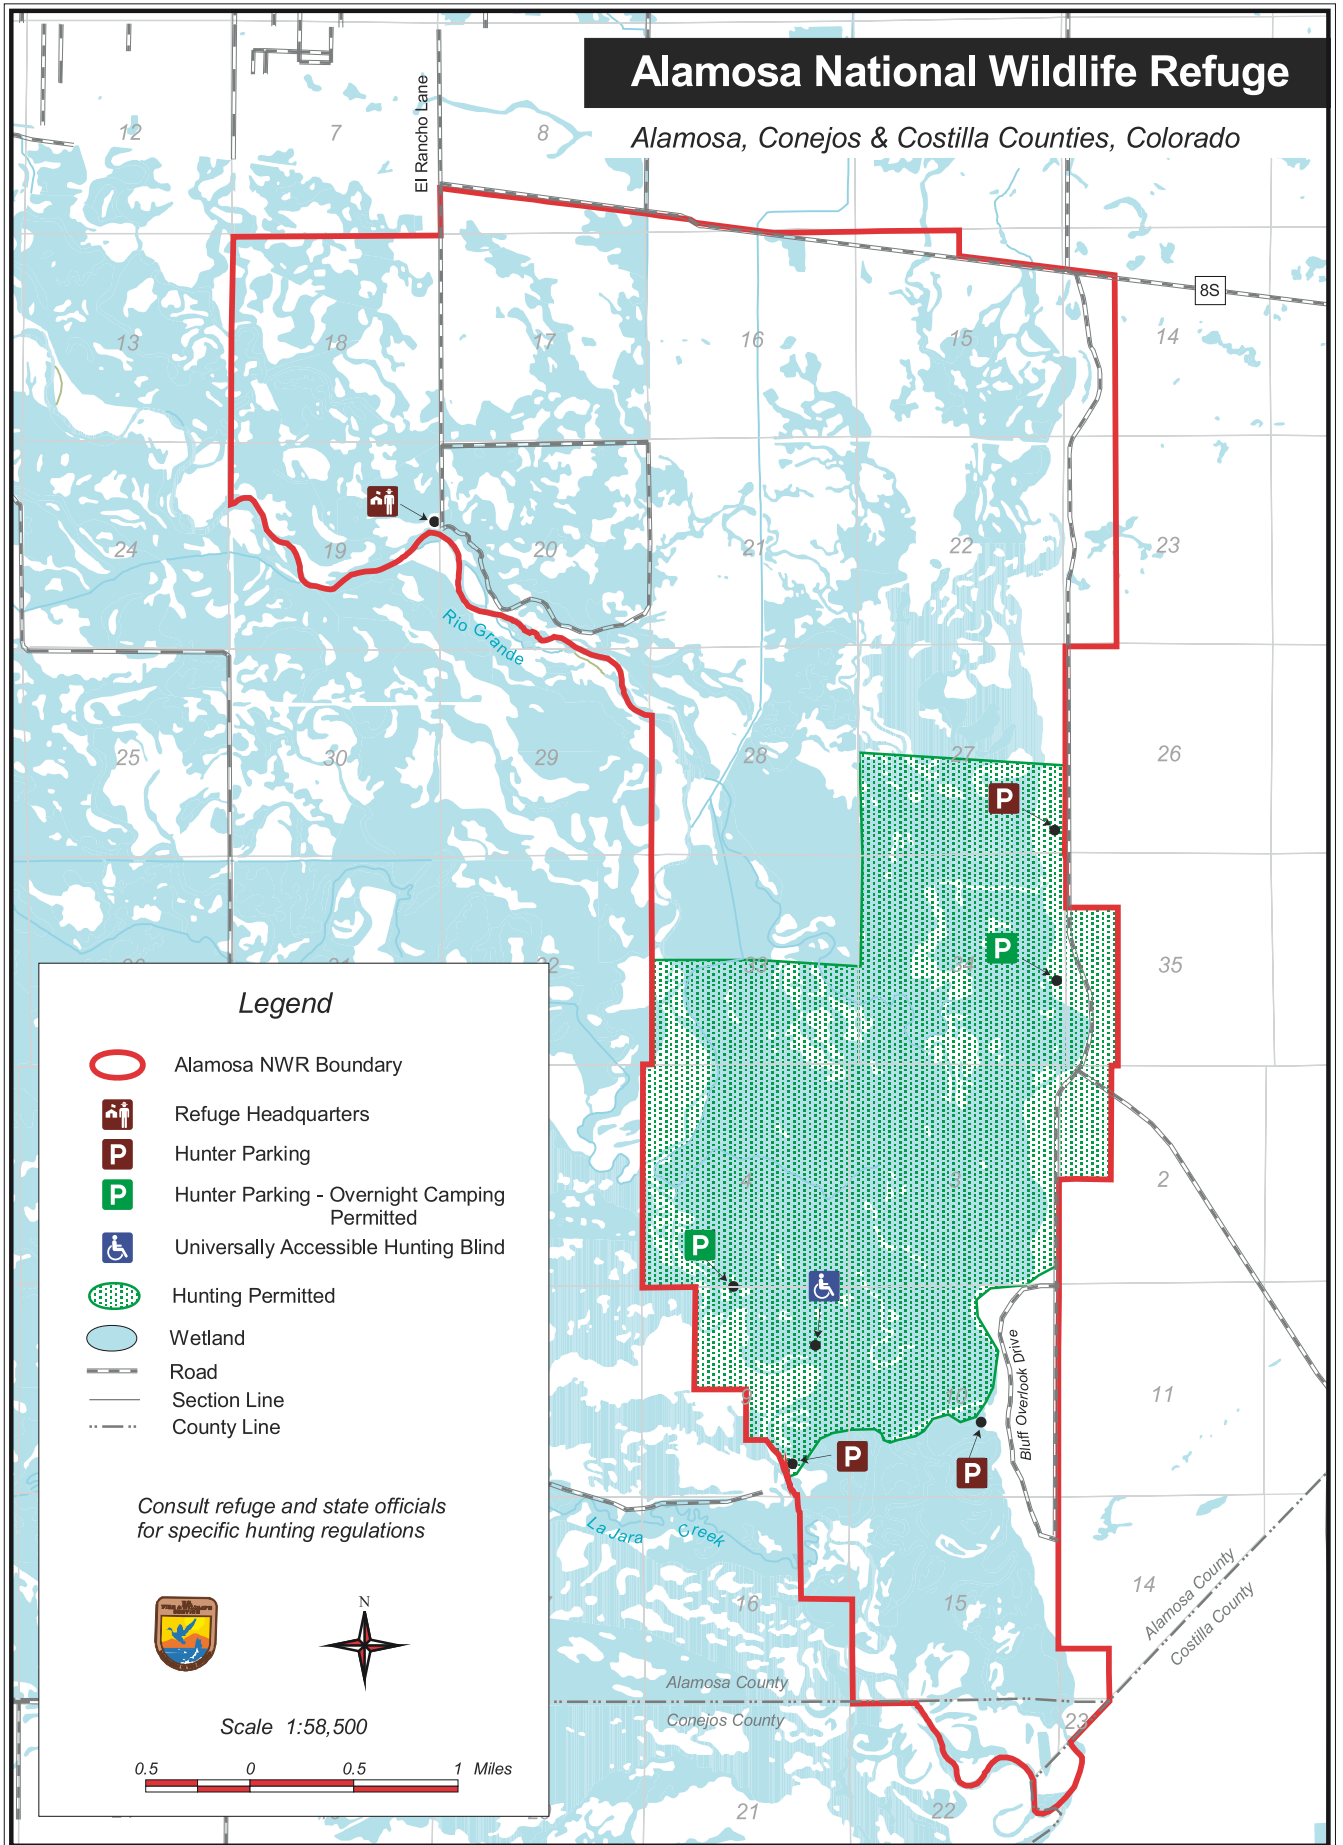

Alamosa National Wildlife Refuge

Alamosa, Conejos & Costilla Counties, Colorado

Legend

- Alamosa NWR Boundary
- Refuge Headquarters
- Hunter Parking
- Hunter Parking - Overnight Camping Permitted
- Universally Accessible Hunting Blind
- Hunting Permitted
- Wetland
- Road
- Section Line
- County Line

Consult refuge and state officials for specific hunting regulations

Scale 1:58,500

0.5 0 0.5 1 Miles

Map 9 - Alamosa NWR Hunting Map