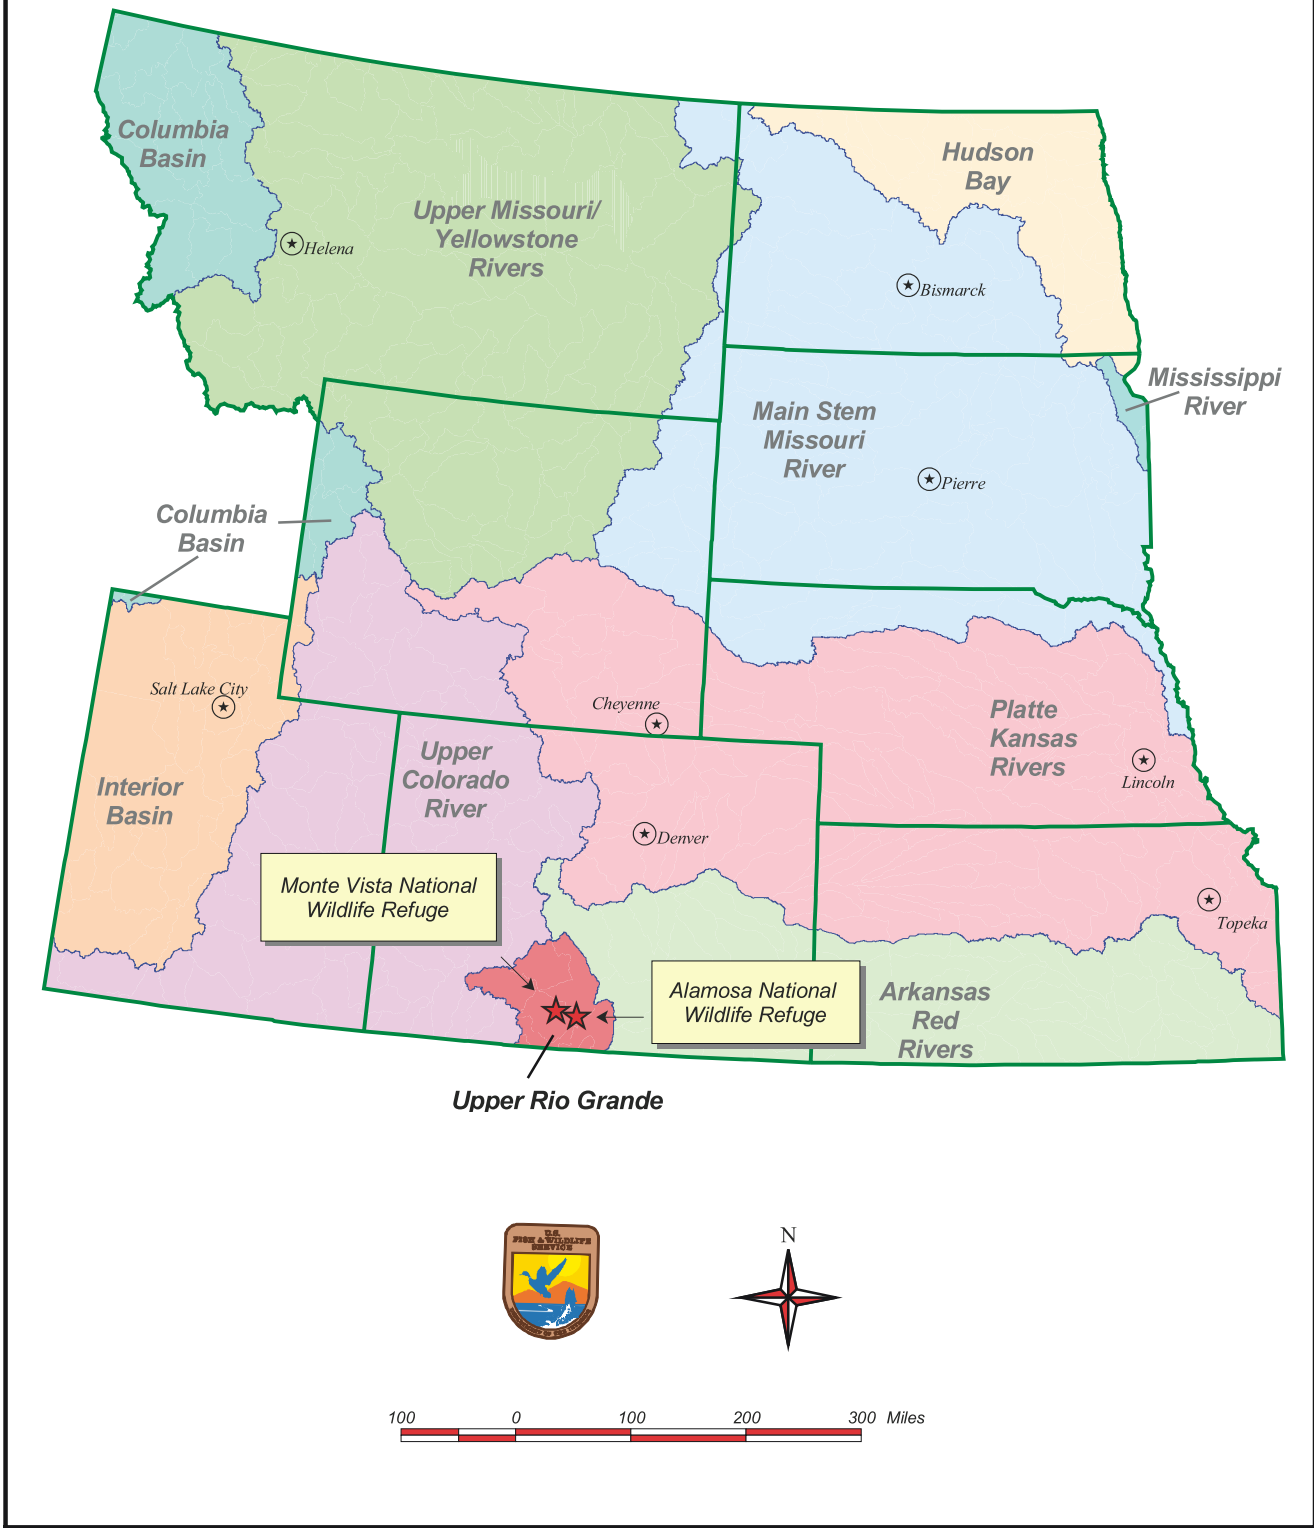

Monte Vista National Wildlife Refuge

Alamosa & Rio Grande Counties, Colorado

Legend

- Monte Vista NWR Boundary (Red outline)
- Refuge Headquarters (Black square with 'H')
- Wetland (Blue hatched area)
- Road (Black solid line)
- Walking Trail (Green dashed line)
- Auto Tour (Yellow dashed line)
- Section Line (Black dashed line)
- County Line (Black dash-dot line)

Scale 1:62,000

0.5 0 0.5 1 Miles

N

Map 2 - Monte Vista NWR Base Map

Alamosa National Wildlife Refuge

Alamosa, Conejos & Costilla Counties, Colorado

Map 3 - Alamosa NWR Base Map

Mountain Prairie Region Ecosystems

Alamosa/Monte Vista National Wildlife Refuge Complex

Map 4 - Mountain Prairie Region Ecosystem Map

San Luis Valley, Colorado

Alamosa/Monte Vista National Wildlife Refuge Complex

Map 5 - San Luis Valley Map

Monte Vista National Wildlife Refuge

Alamosa & Rio Grande Counties, Colorado

Legend

	Monte Vista NWR Boundary		Short Emergent
	Agriculture		Trees
	Developed		Upland
	Salt Grass		Open Water
	Short Grass **		Not Mapped
	Tall Emergent		