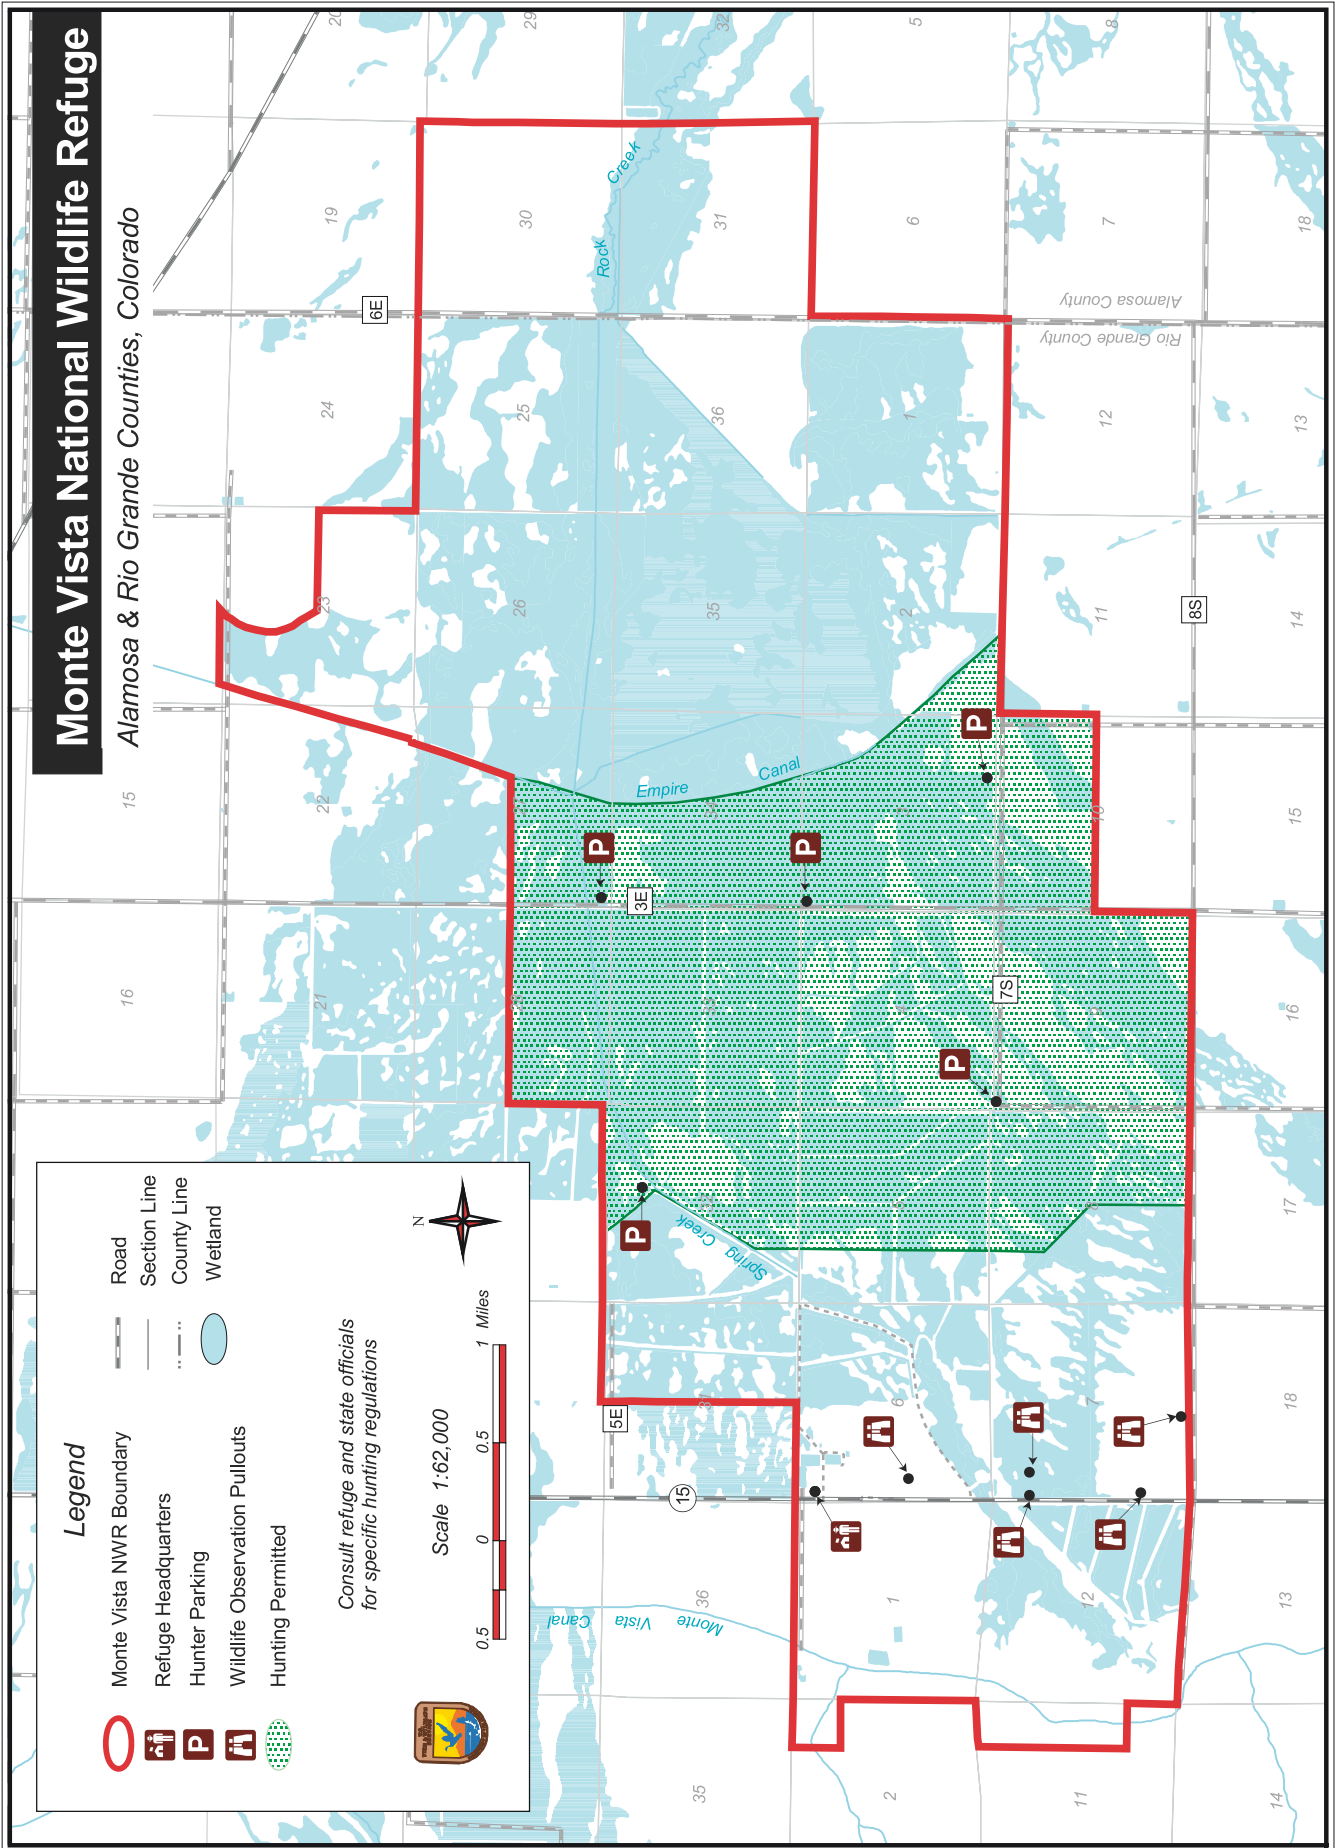

Monte Vista National Wildlife Refuge

Alamosa & Rio Grande Counties, Colorado

Legend

	Monte Vista NWR Boundary		Short Emergent
	Agriculture		Trees
	Developed		Upland
	Salt Grass		Open Water
	Short Grass **		Not Mapped
	Tall Emergent		

** short grass not mapped in areas east of Empire Canal

Scale 1:62,000

Map 6 - Monte Vista NWR Habitat Types

Monte Vista National Wildlife Refuge

Alamosa & Rio Grande Counties, Colorado

Map 8 - Monte Vista NWR Hunting Map