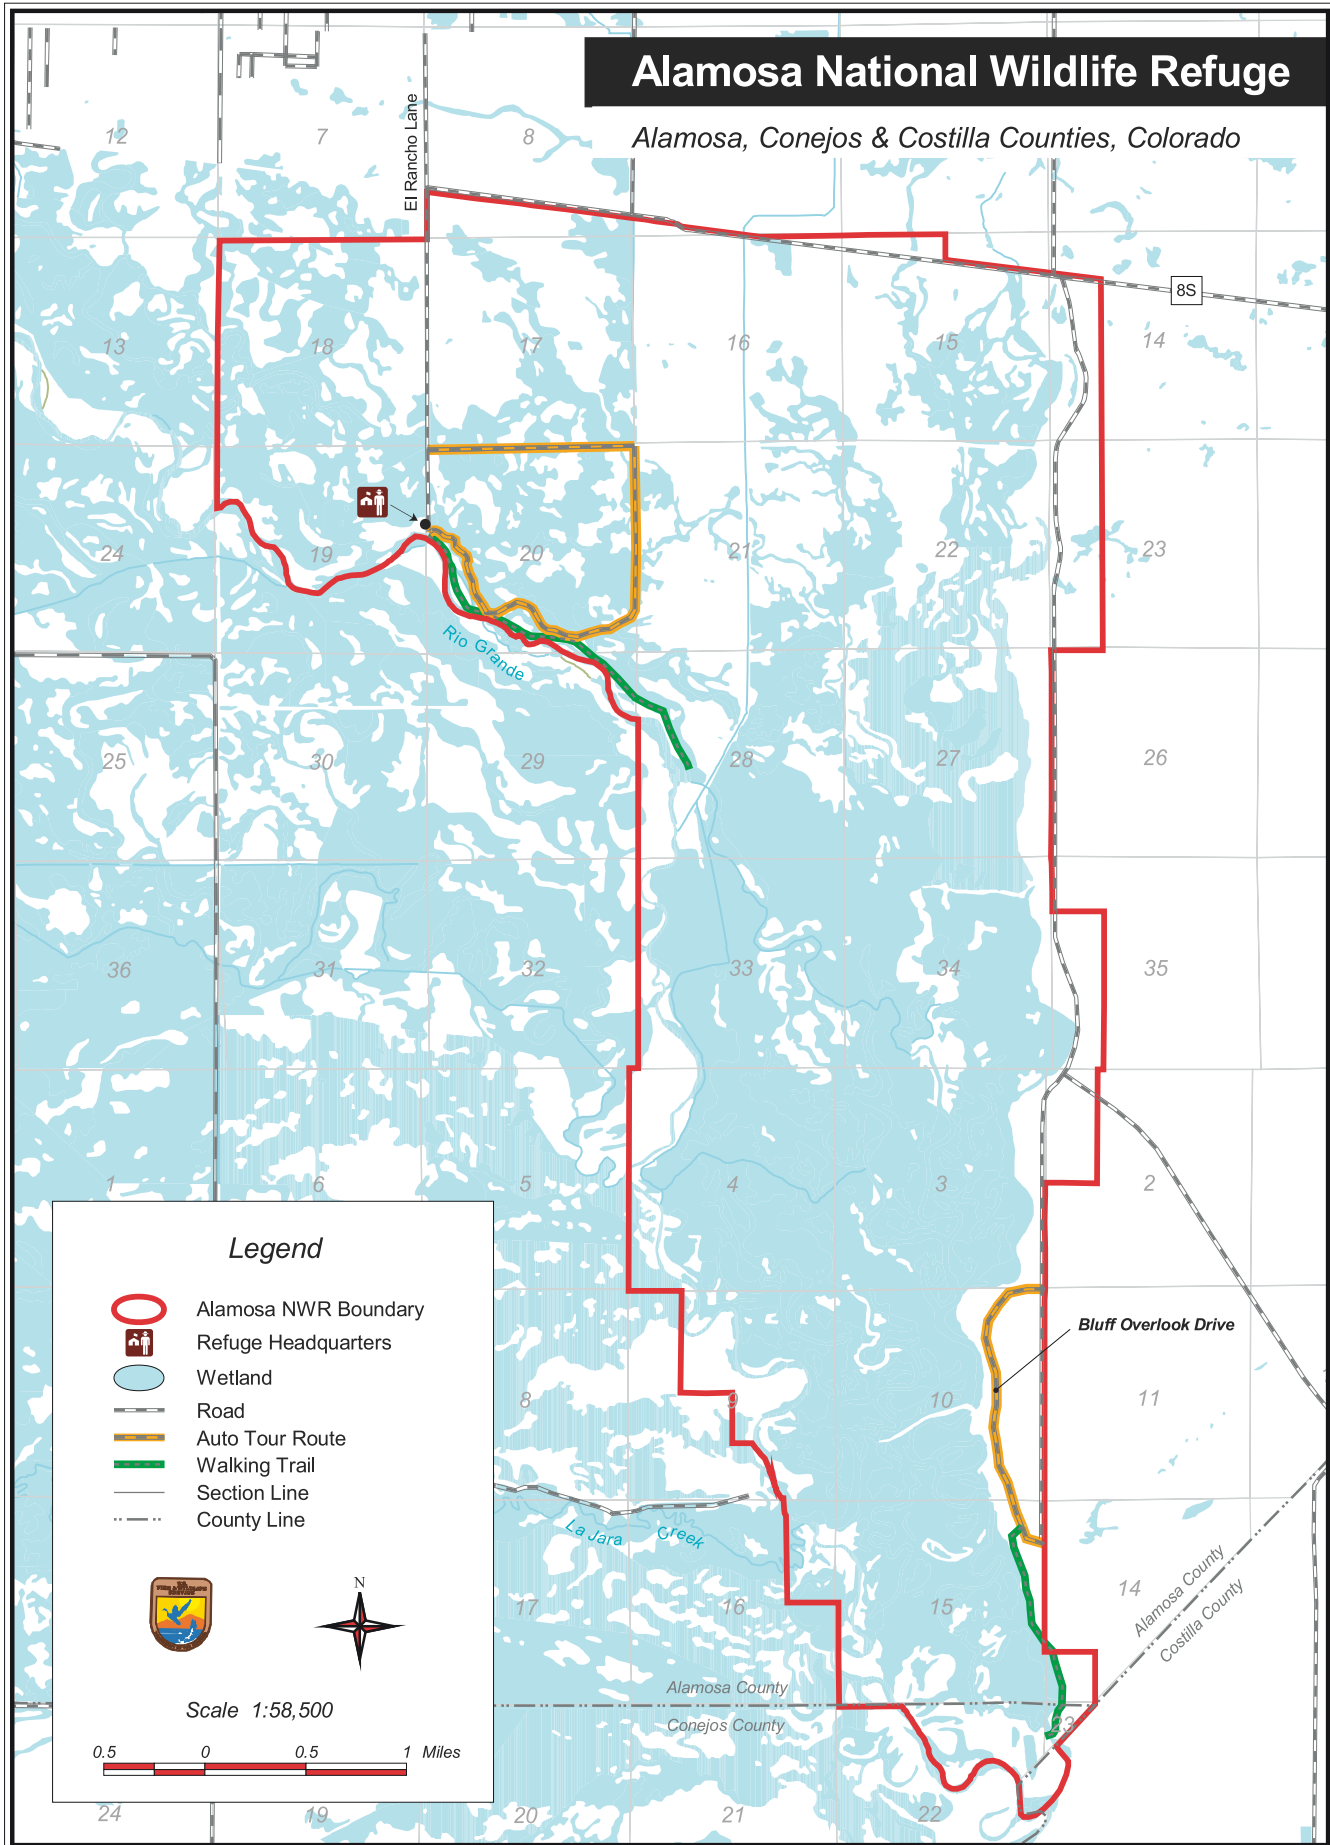

Monte Vista National Wildlife Refuge

Alamosa & Rio Grande Counties, Colorado

Legend

- Monte Vista NWR Boundary (Red outline)
- Refuge Headquarters (Black square with 'H')
- Wetland (Blue hatched area)
- Road (Black solid line)
- Walking Trail (Green dashed line)
- Auto Tour (Yellow dashed line)
- Section Line (Black dashed line)
- County Line (Black dash-dot line)

Scale 1:62,000

0.5 0 0.5 1 Miles

N

Map 2 - Monte Vista NWR Base Map

Alamosa National Wildlife Refuge

Alamosa, Conejos & Costilla Counties, Colorado

Map 3 - Alamosa NWR Base Map

Mountain Prairie Region Ecosystems

Alamosa/Monte Vista National Wildlife Refuge Complex

Map 4 - Mountain Prairie Region Ecosystem Map

San Luis Valley, Colorado

Alamosa/Monte Vista National Wildlife Refuge Complex

Map 5 - San Luis Valley Map

Monte Vista National Wildlife Refuge

Alamosa & Rio Grande Counties, Colorado

Legend

	Monte Vista NWR Boundary		Short Emergent
	Agriculture		Trees
	Developed		Upland
	Salt Grass		Open Water
	Short Grass **		Not Mapped
	Tall Emergent		