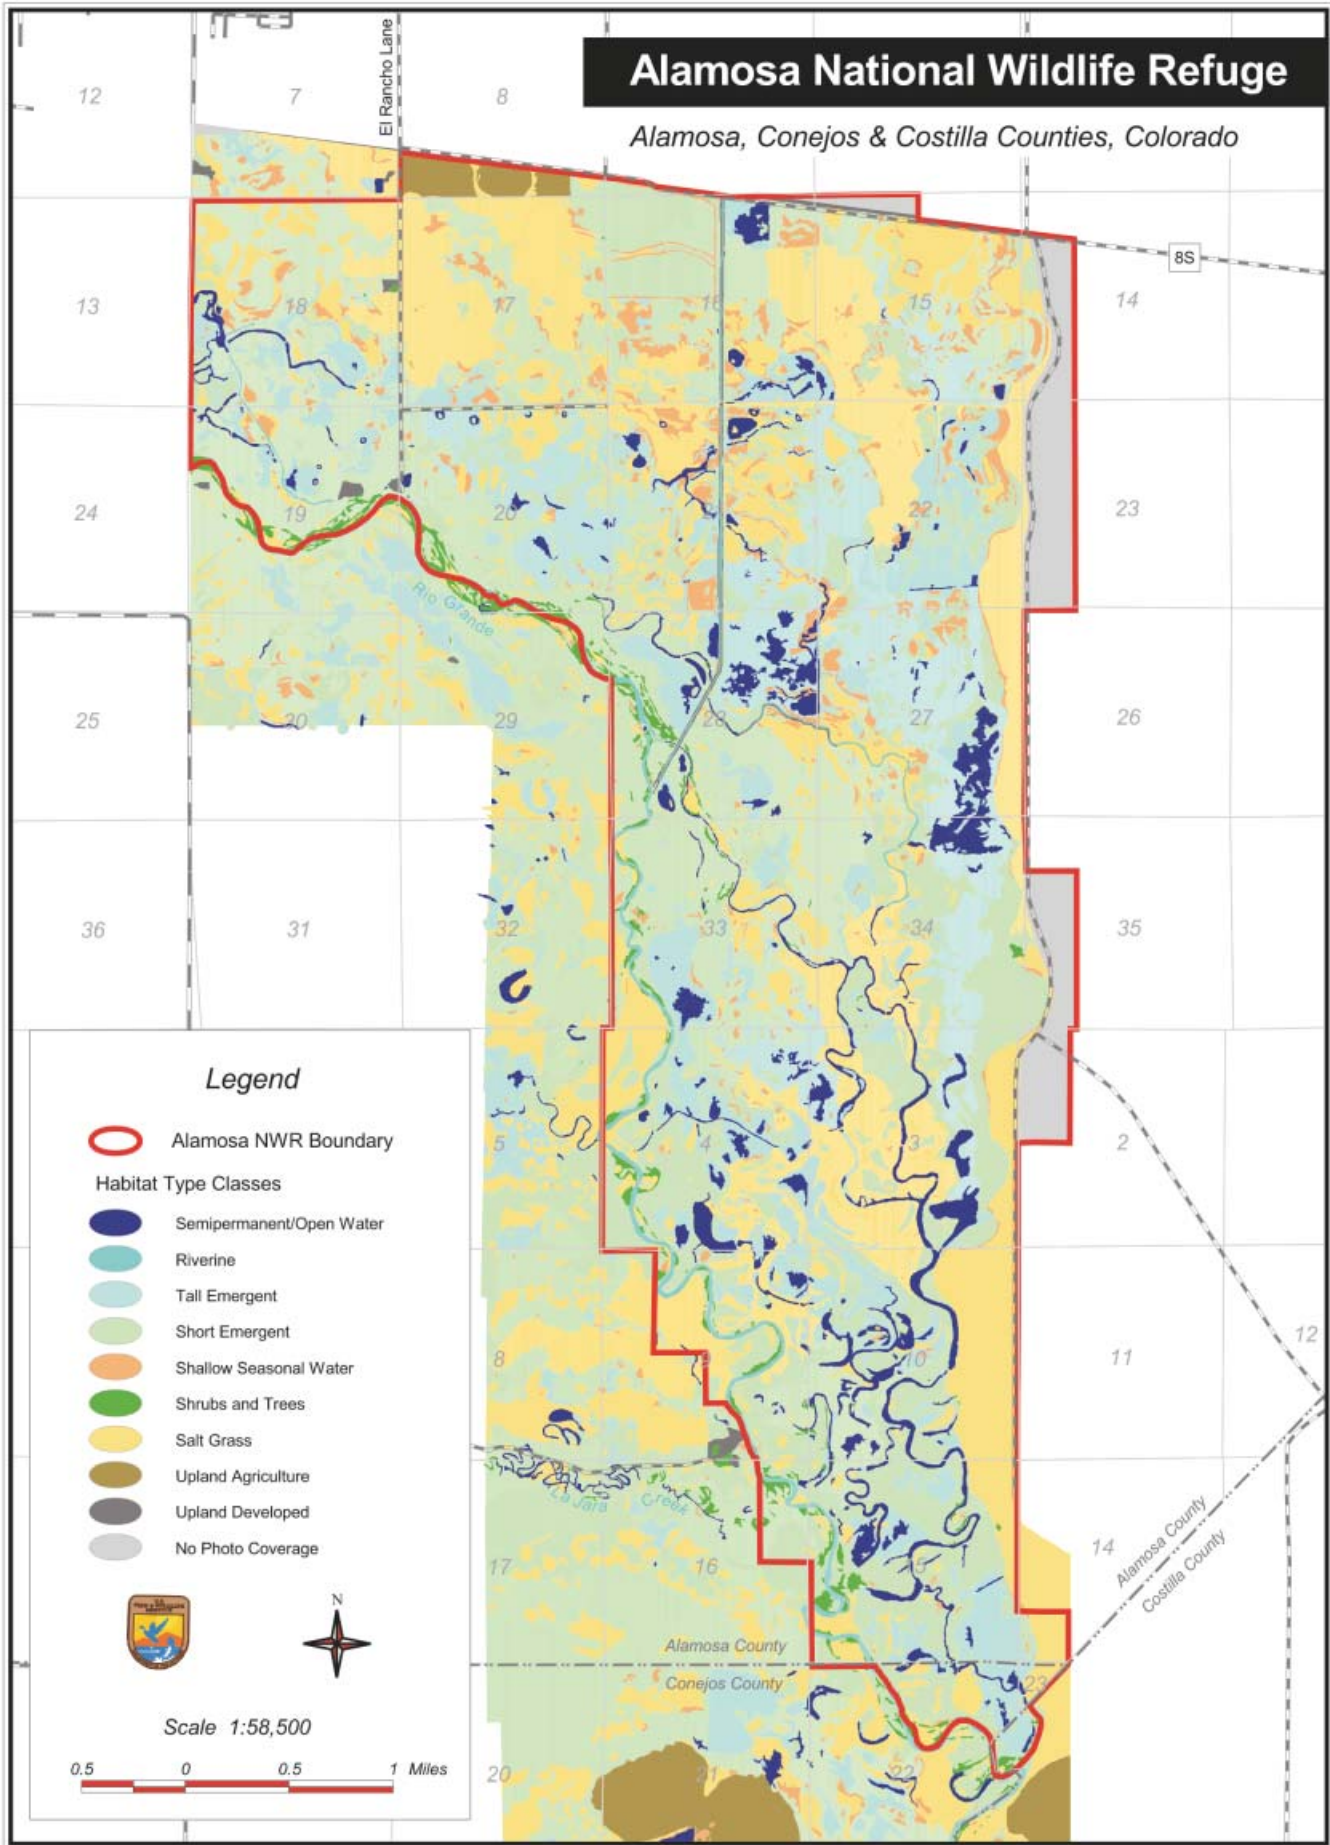

Monte Vista National Wildlife Refuge

Alamosa & Rio Grande Counties, Colorado

Legend

- Monte Vista NWR Boundary (Red outline)
- Refuge Headquarters (Black square with 'H')
- Wetland (Blue hatched area)
- Road (Black solid line)
- Walking Trail (Green dashed line)
- Auto Tour (Yellow dashed line)
- Section Line (Black dashed line)
- County Line (Black dash-dot line)

Alamosa/Monte Vista National Wildlife Refuge Complex

Map 4 - Mountain Prairie Region Ecosystem Map

San Luis Valley, Colorado

Alamosa/Monte Vista National Wildlife Refuge Complex

Map 5 - San Luis Valley Map

Monte Vista National Wildlife Refuge

Alamosa & Rio Grande Counties, Colorado

Legend

	Monte Vista NWR Boundary		Short Emergent
	Agriculture		Trees
	Developed		Upland
	Salt Grass		Open Water
	Short Grass **		Not Mapped
	Tall Emergent		

** short grass not mapped in areas east of Empire Canal

Scale 1:62,000

Map 6 - Monte Vista NWR Habitat Types

Monte Vista National Wildlife Refuge

Alamosa & Rio Grande Counties, Colorado

Map 8 - Monte Vista NWR Hunting Map