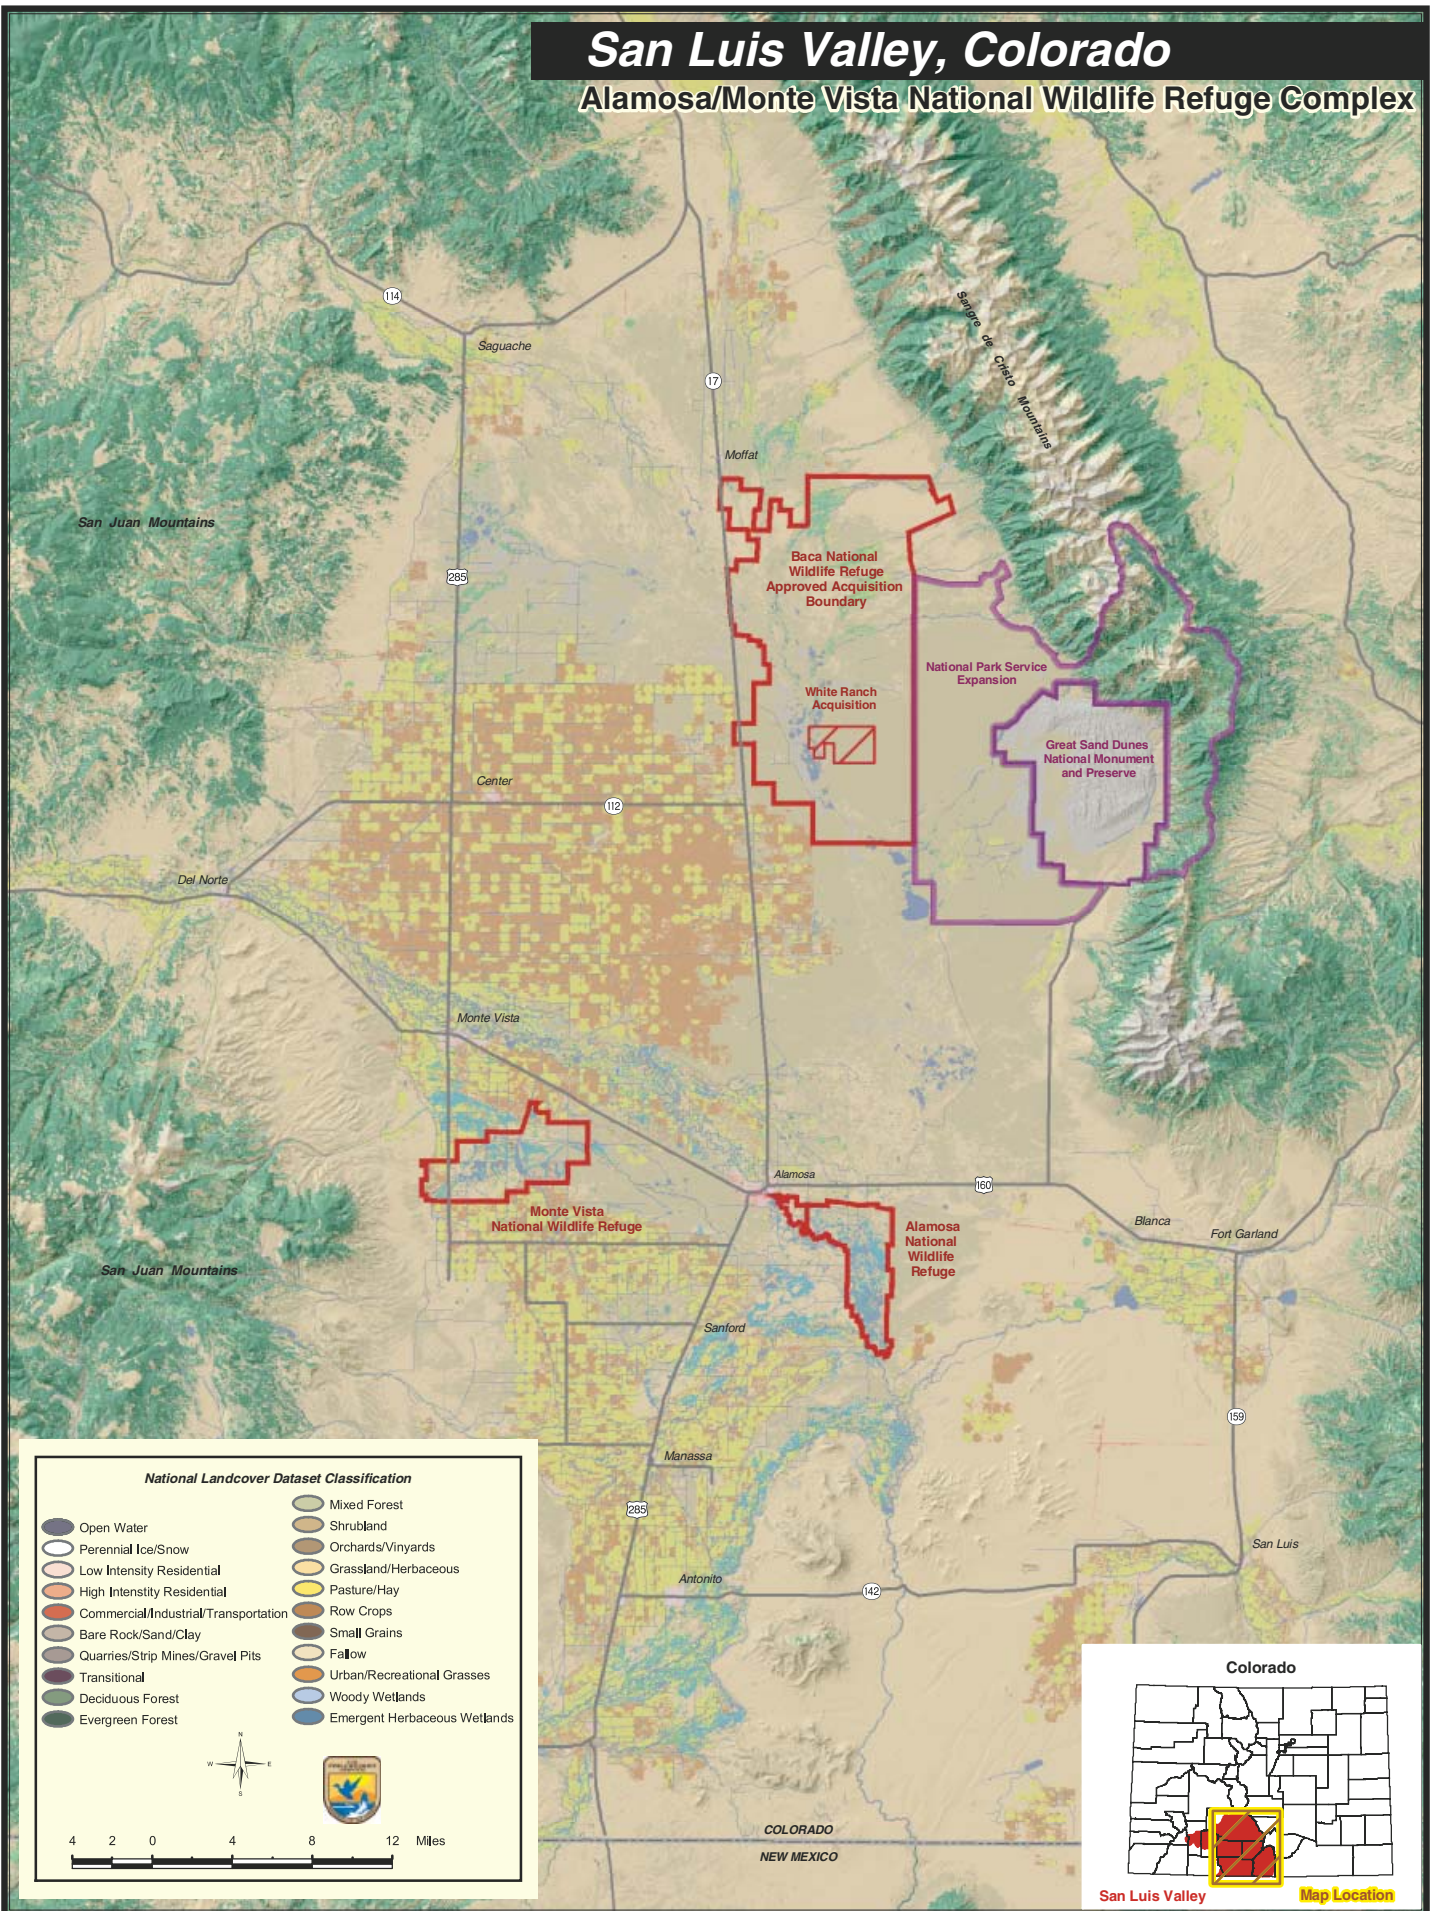

Monte Vista National Wildlife Refuge

Alamosa & Rio Grande Counties, Colorado

Legend

- Monte Vista NWR Boundary (Red outline)
- Refuge Headquarters (Black square with 'H')
- Wetland (Blue hatched area)
- Road (Black solid line)
- Walking Trail (Green dashed line)
- Auto Tour (Yellow dashed line)
- Section Line (Black dashed line)
- County Line (Black dash-dot line)

Scale 1:62,000

0.5 0 0.5 1 Miles

N

Map 2 - Monte Vista NWR Base Map

Alamosa National Wildlife Refuge

Alamosa, Conejos & Costilla Counties, Colorado

Map 3 - Alamosa NWR Base Map

Mountain Prairie Region Ecosystems

Alamosa/Monte Vista National Wildlife Refuge Complex

Map 4 - Mountain Prairie Region Ecosystem Map

San Luis Valley, Colorado

Alamosa/Monte Vista National Wildlife Refuge Complex

Map 5 - San Luis Valley Map

Monte Vista National Wildlife Refuge

Alamosa & Rio Grande Counties, Colorado

Legend

	Monte Vista NWR Boundary		Short Emergent
	Agriculture		Trees
	Developed		Upland
	Salt Grass		Open Water
	Short Grass **		Not Mapped
	Tall Emergent		