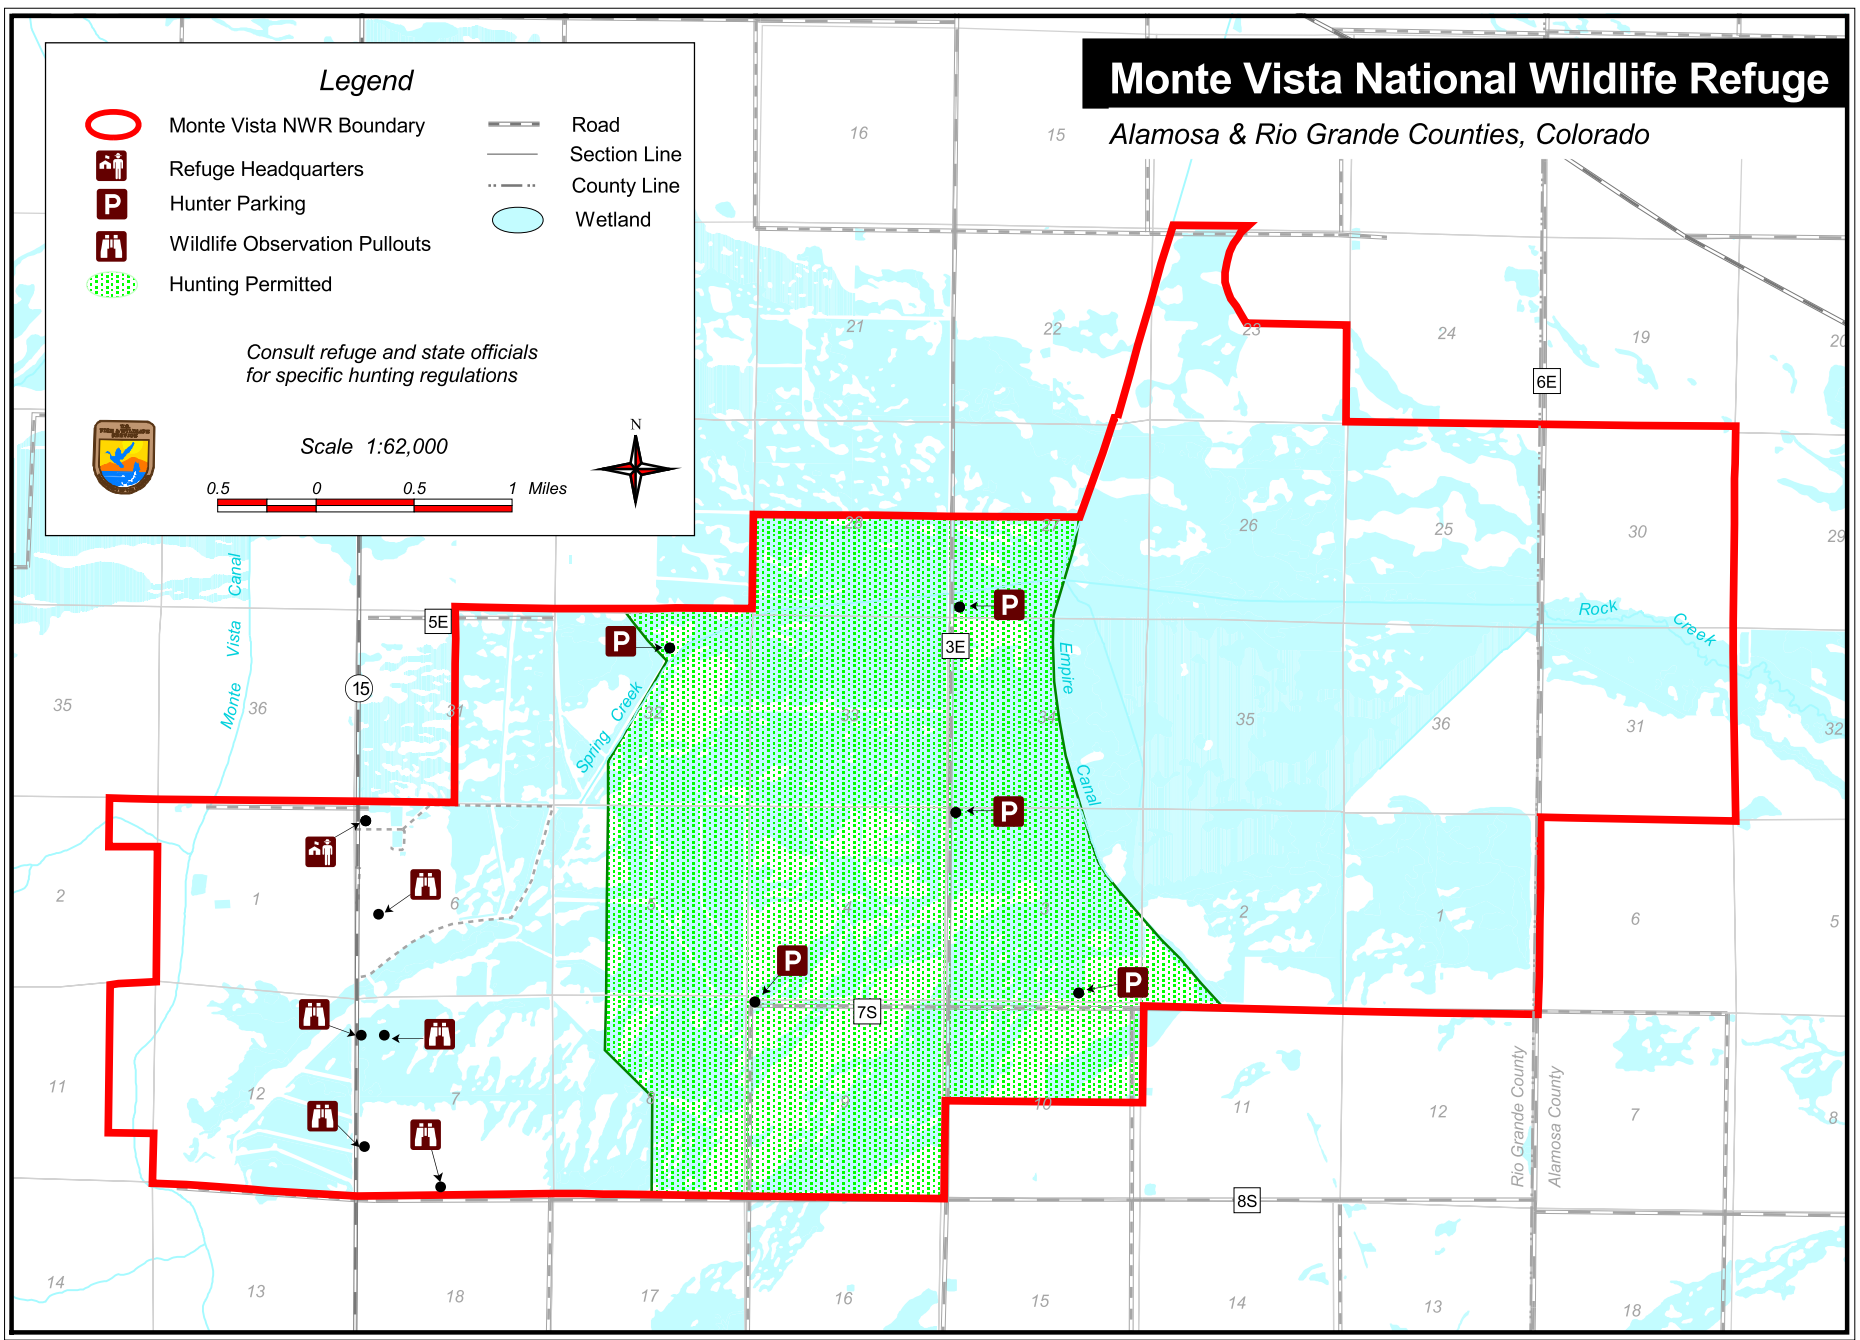

Alamosa/Monte Vista National Wildlife Refuge Complex

Map 4 - Mountain Prairie Region Ecosystem Map

SAN LUIS VALLEY, COLORADO

Alamosa/Monte Vista National Wildlife Refuge Complex

- U. S. Fish and Wildlife Service
- National Park Service
- Wetland
- Stream
- U. S. Highway
- State Highway
- - - County Road
- Upper Rio Grande Watershed Boundary

Map Location

Monte Vista National Wildlife Refuge

Alamosa & Rio Grande Counties, Colorado

Legend

- Monte Vista NWR Boundary
- Refuge Headquarters
- Hunter Parking
- Wildlife Observation Pullouts
- Hunting Permitted
- Road
- Section Line
- County Line
- Wetland

Consult refuge and state officials for specific hunting regulations

Scale 1:62,000

Map 6 - Monte Vista NWR Hunting Map

Alamosa National Wildlife Refuge

Alamosa, Conejos & Costilla Counties, Colorado

Map 7 - Alamosa NWR Hunting Map

Monte Vista National Wildlife Refuge

Alamosa & Rio Grande Counties, Colorado

Legend

- Monte Vista NWR Boundary
- Agriculture
- Developed
- Salt Grass
- Short Grass **
- Tall Emergent
- Short Emergent
- Trees
- Upland
- Open Water
- Not Mapped