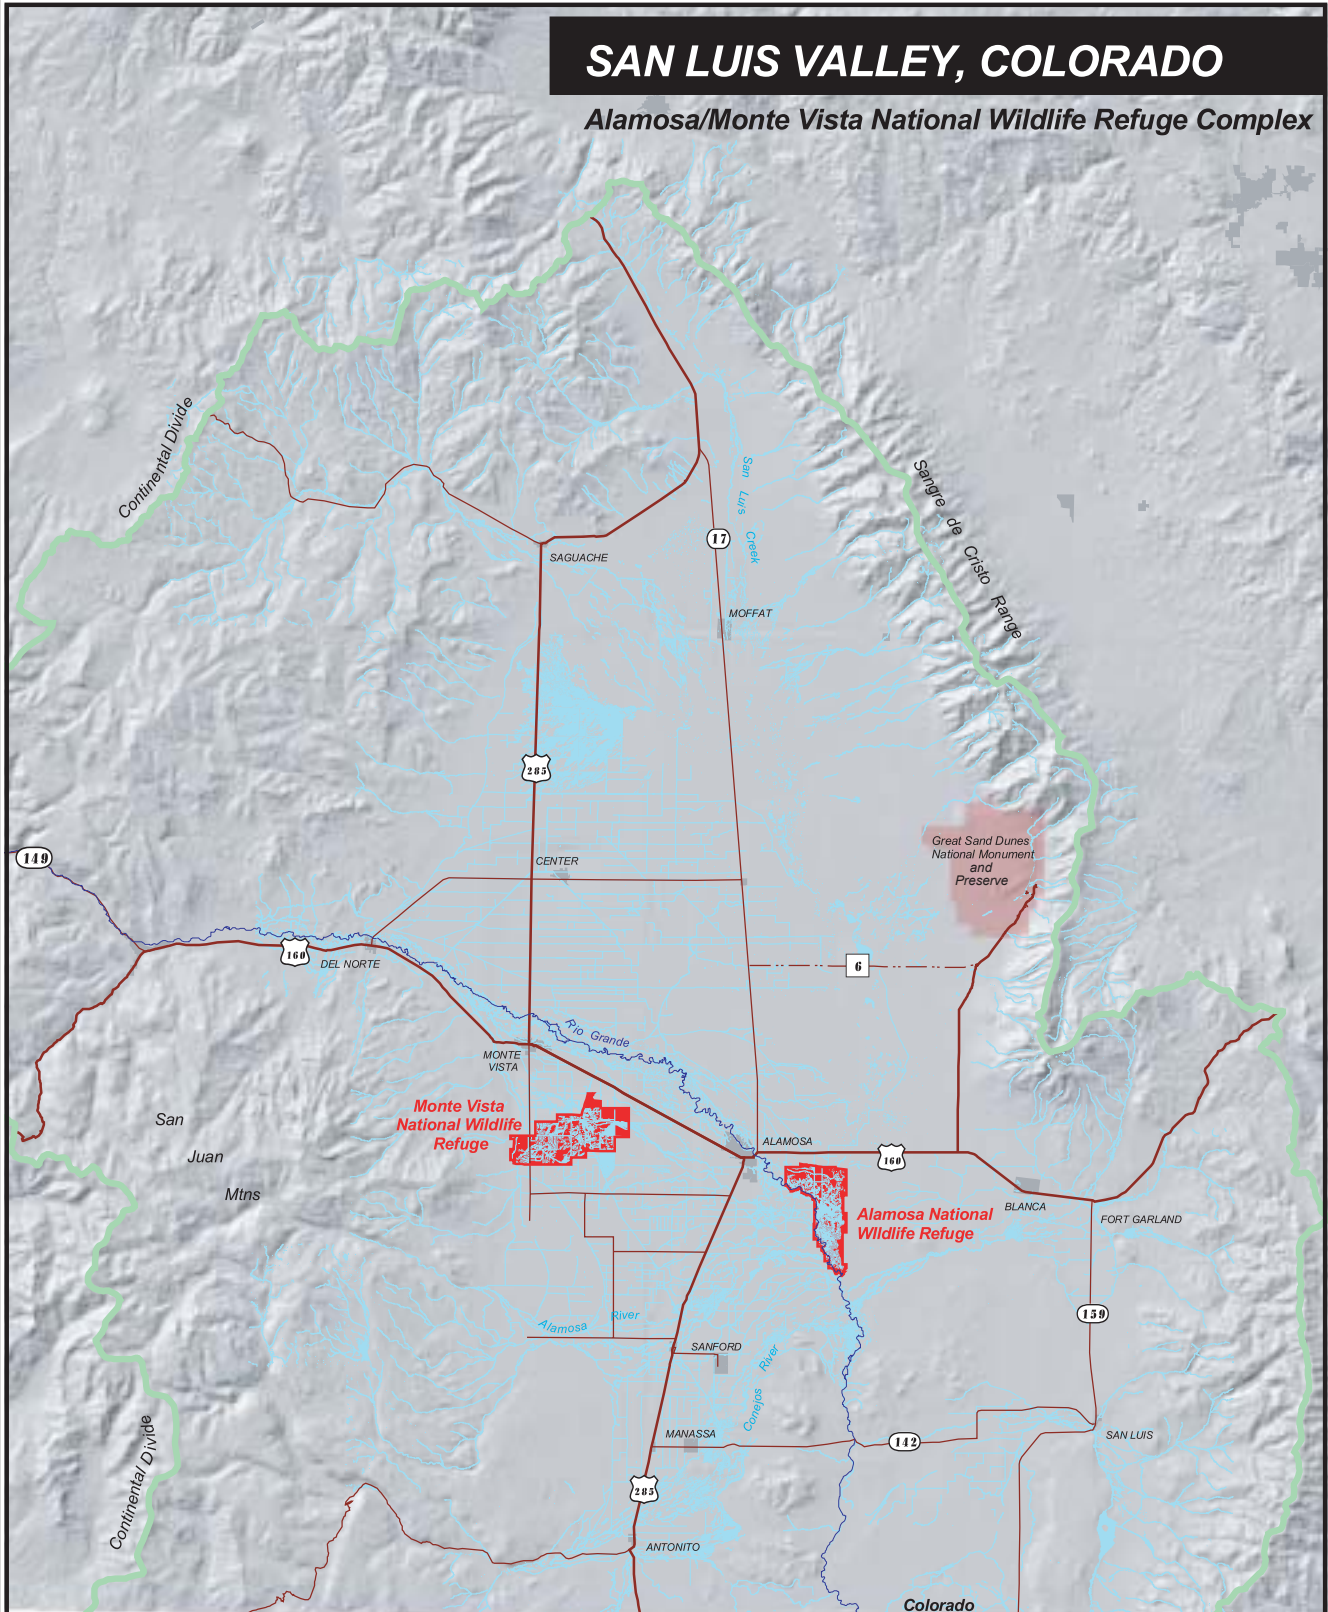

Colorado National Wildlife Refuge System

Alamosa/Monte Vista National Wildlife Refuge Complex

Map 1 - Vicinity Map

Monte Vista National Wildlife Refuge

Alamosa & Rio Grande Counties, Colorado

Legend

- Monte Vista NWR Boundary
- Refuge Headquarters
- Wetland
- Road
- Walking Trail
- Auto Tour
- Section Line
- County Line

Scale 1:62,000

0.5 0 0.5 1 Miles

Map 2 - Monte Vista NWR Base Map

Alamosa National Wildlife Refuge

Alamosa, Conejos & Costilla Counties, Colorado

Map 3 - Alamosa NWR Base Map

Mountain Prairie Region Ecosystems

Alamosa/Monte Vista National Wildlife Refuge Complex

Map 4 - Mountain Prairie Region Ecosystem Map

SAN LUIS VALLEY, COLORADO

Alamosa/Monte Vista National Wildlife Refuge Complex

- U. S. Fish and Wildlife Service
- National Park Service
- Wetland
- Stream
- U. S. Highway
- State Highway
- - - County Road
- Upper Rio Grande Watershed Boundary

Map Location

Monte Vista National Wildlife Refuge

Alamosa & Rio Grande Counties, Colorado

Legend

- Monte Vista NWR Boundary
- Refuge Headquarters
- Hunter Parking
- Wildlife Observation Pullouts
- Hunting Permitted
- Road
- Section Line
- County Line
- Wetland