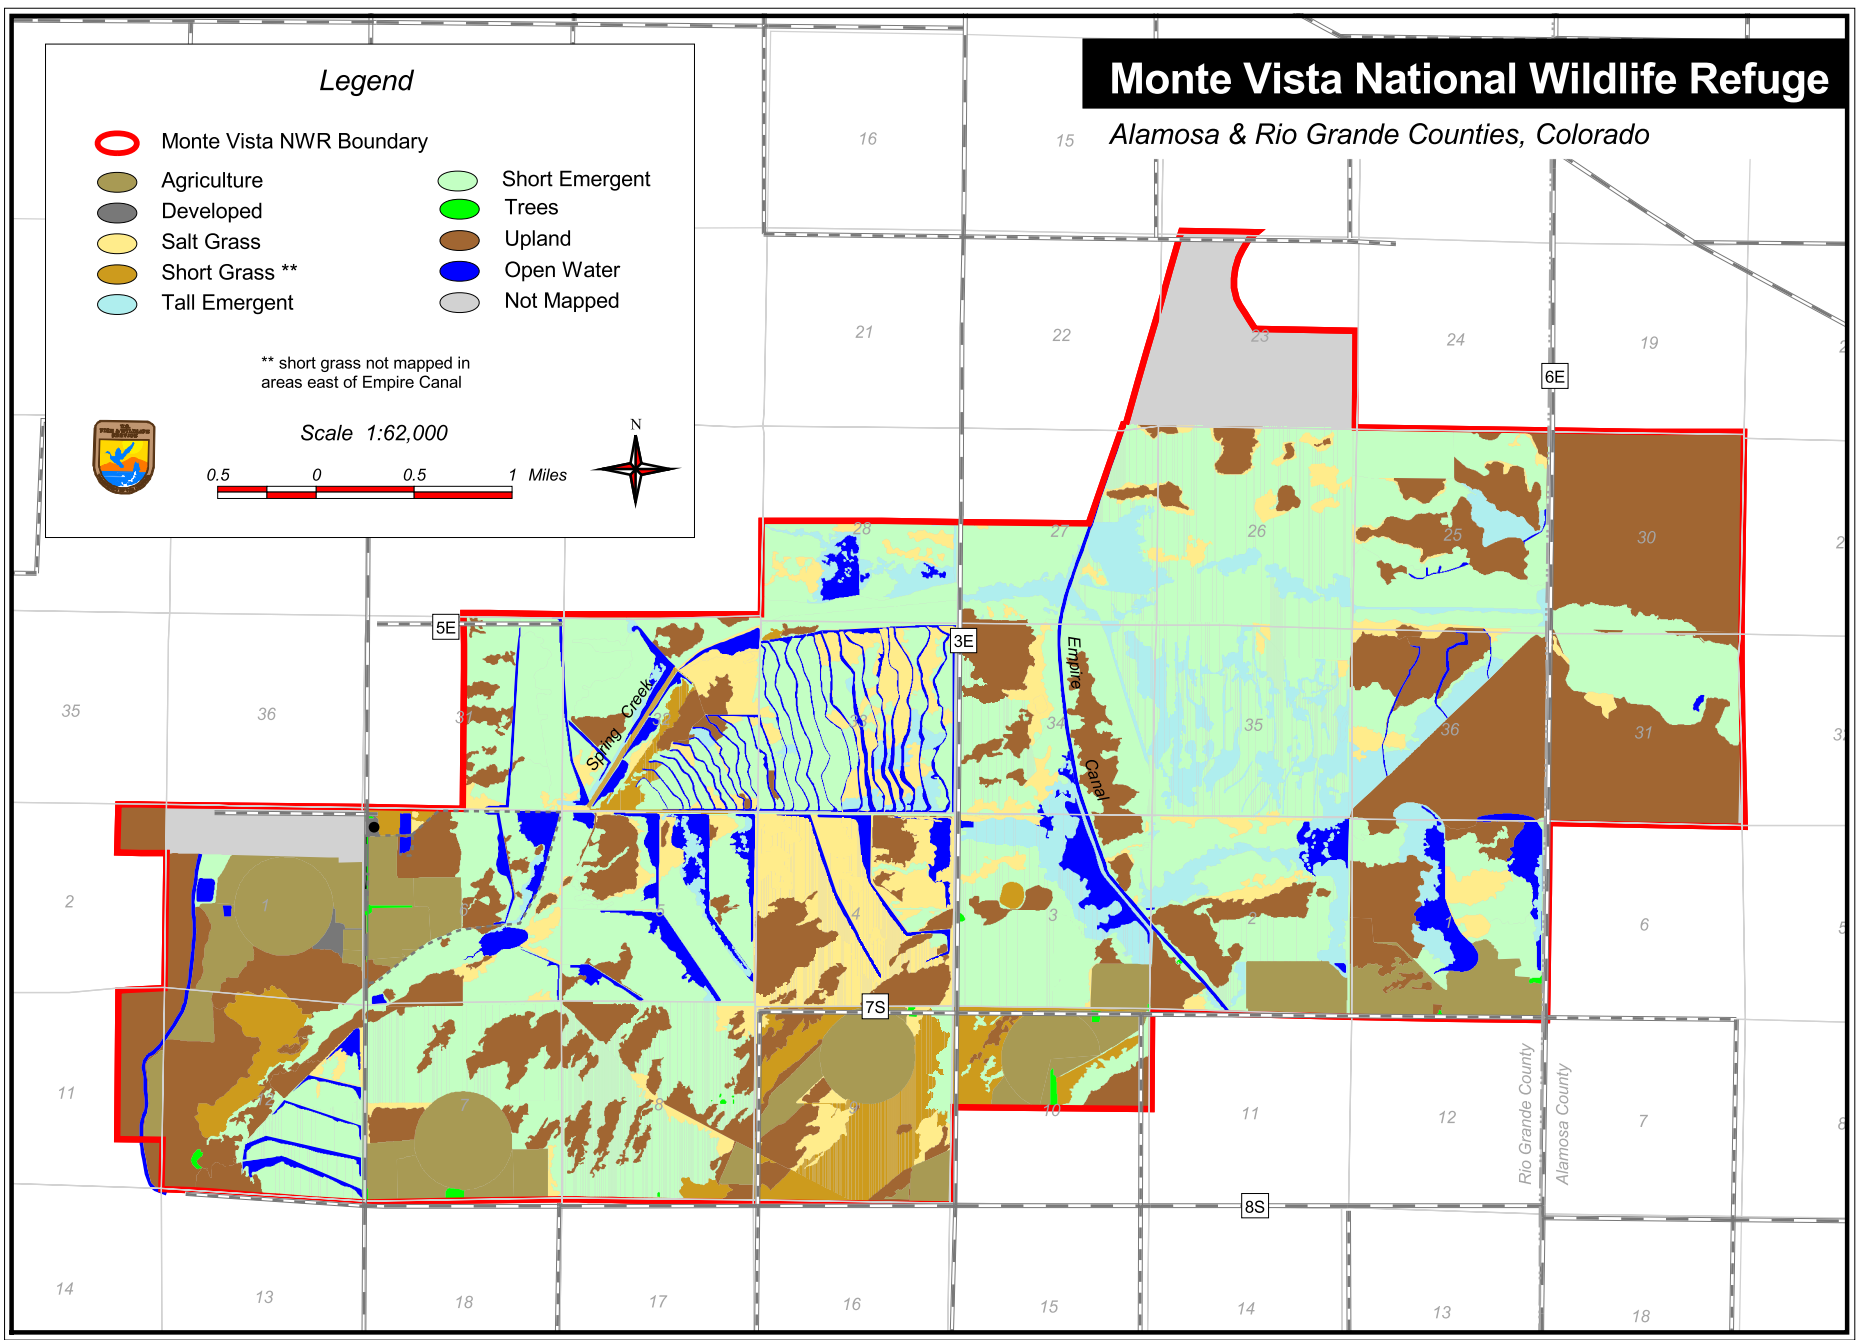

Monte Vista National Wildlife Refuge

Alamosa & Rio Grande Counties, Colorado

Legend

- Monte Vista NWR Boundary
- Agriculture
- Developed
- Salt Grass
- Short Grass **
- Tall Emergent
- Short Emergent
- Trees
- Upland
- Open Water
- Not Mapped

** short grass not mapped in areas east of Empire Canal

Scale 1:62,000

Map 8 - Monte Vista NWR Habitat Types

Alamosa National Wildlife Refuge

Alamosa, Conejos & Costilla Counties, Colorado

Map 9 - Alamosa NWR Habitat Types