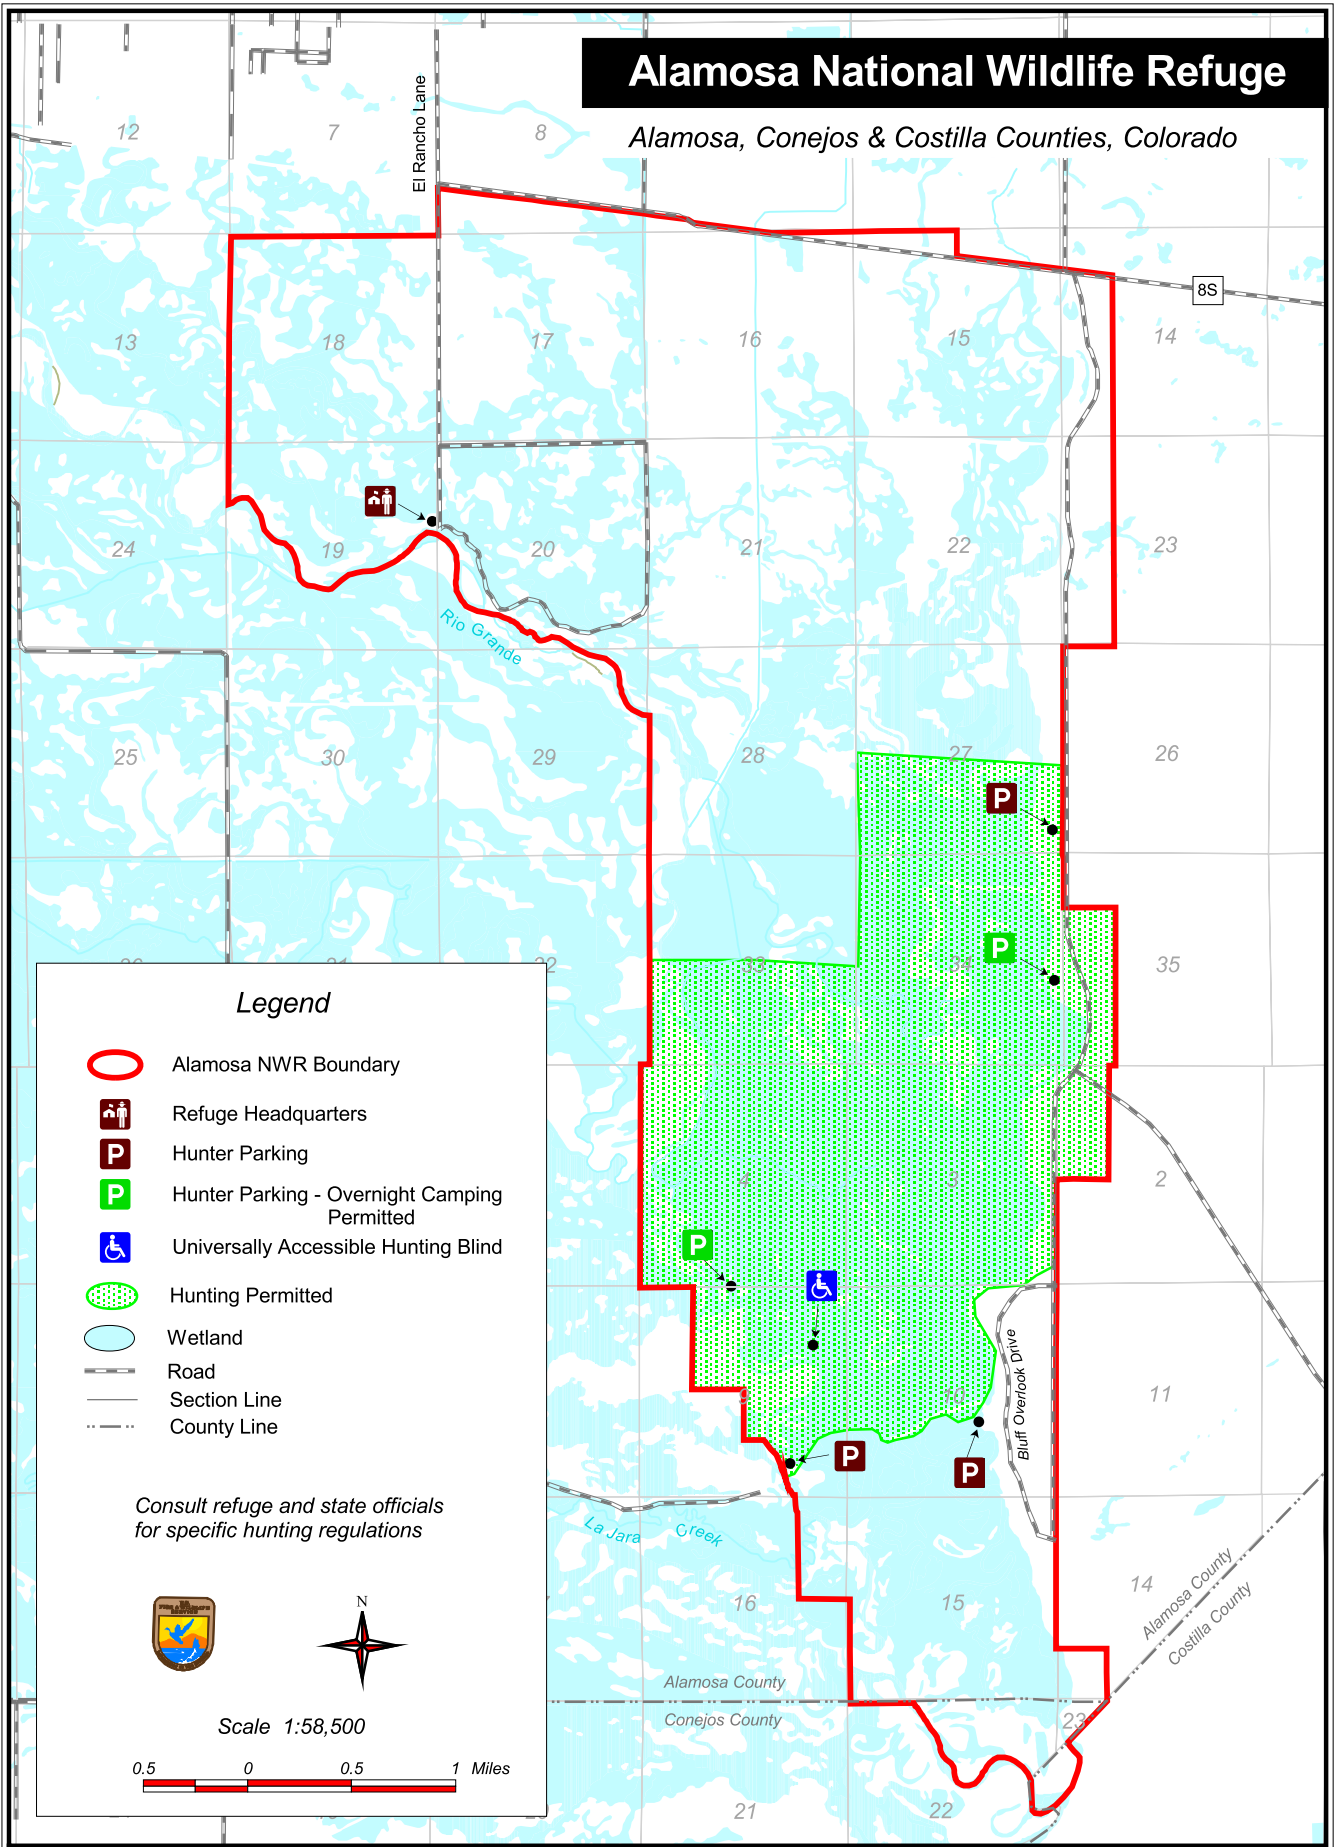

Map Location

Monte Vista National Wildlife Refuge

Alamosa & Rio Grande Counties, Colorado

Legend

- Monte Vista NWR Boundary
- Refuge Headquarters
- Hunter Parking
- Wildlife Observation Pullouts
- Hunting Permitted
- Road
- Section Line
- County Line
- Wetland

Consult refuge and state officials for specific hunting regulations

Scale 1:62,000

Map 6 - Monte Vista NWR Hunting Map

Alamosa National Wildlife Refuge

Alamosa, Conejos & Costilla Counties, Colorado

Map 7 - Alamosa NWR Hunting Map

Monte Vista National Wildlife Refuge

Alamosa & Rio Grande Counties, Colorado

Legend

- Monte Vista NWR Boundary
- Agriculture
- Developed
- Salt Grass
- Short Grass **
- Tall Emergent
- Short Emergent
- Trees
- Upland
- Open Water
- Not Mapped