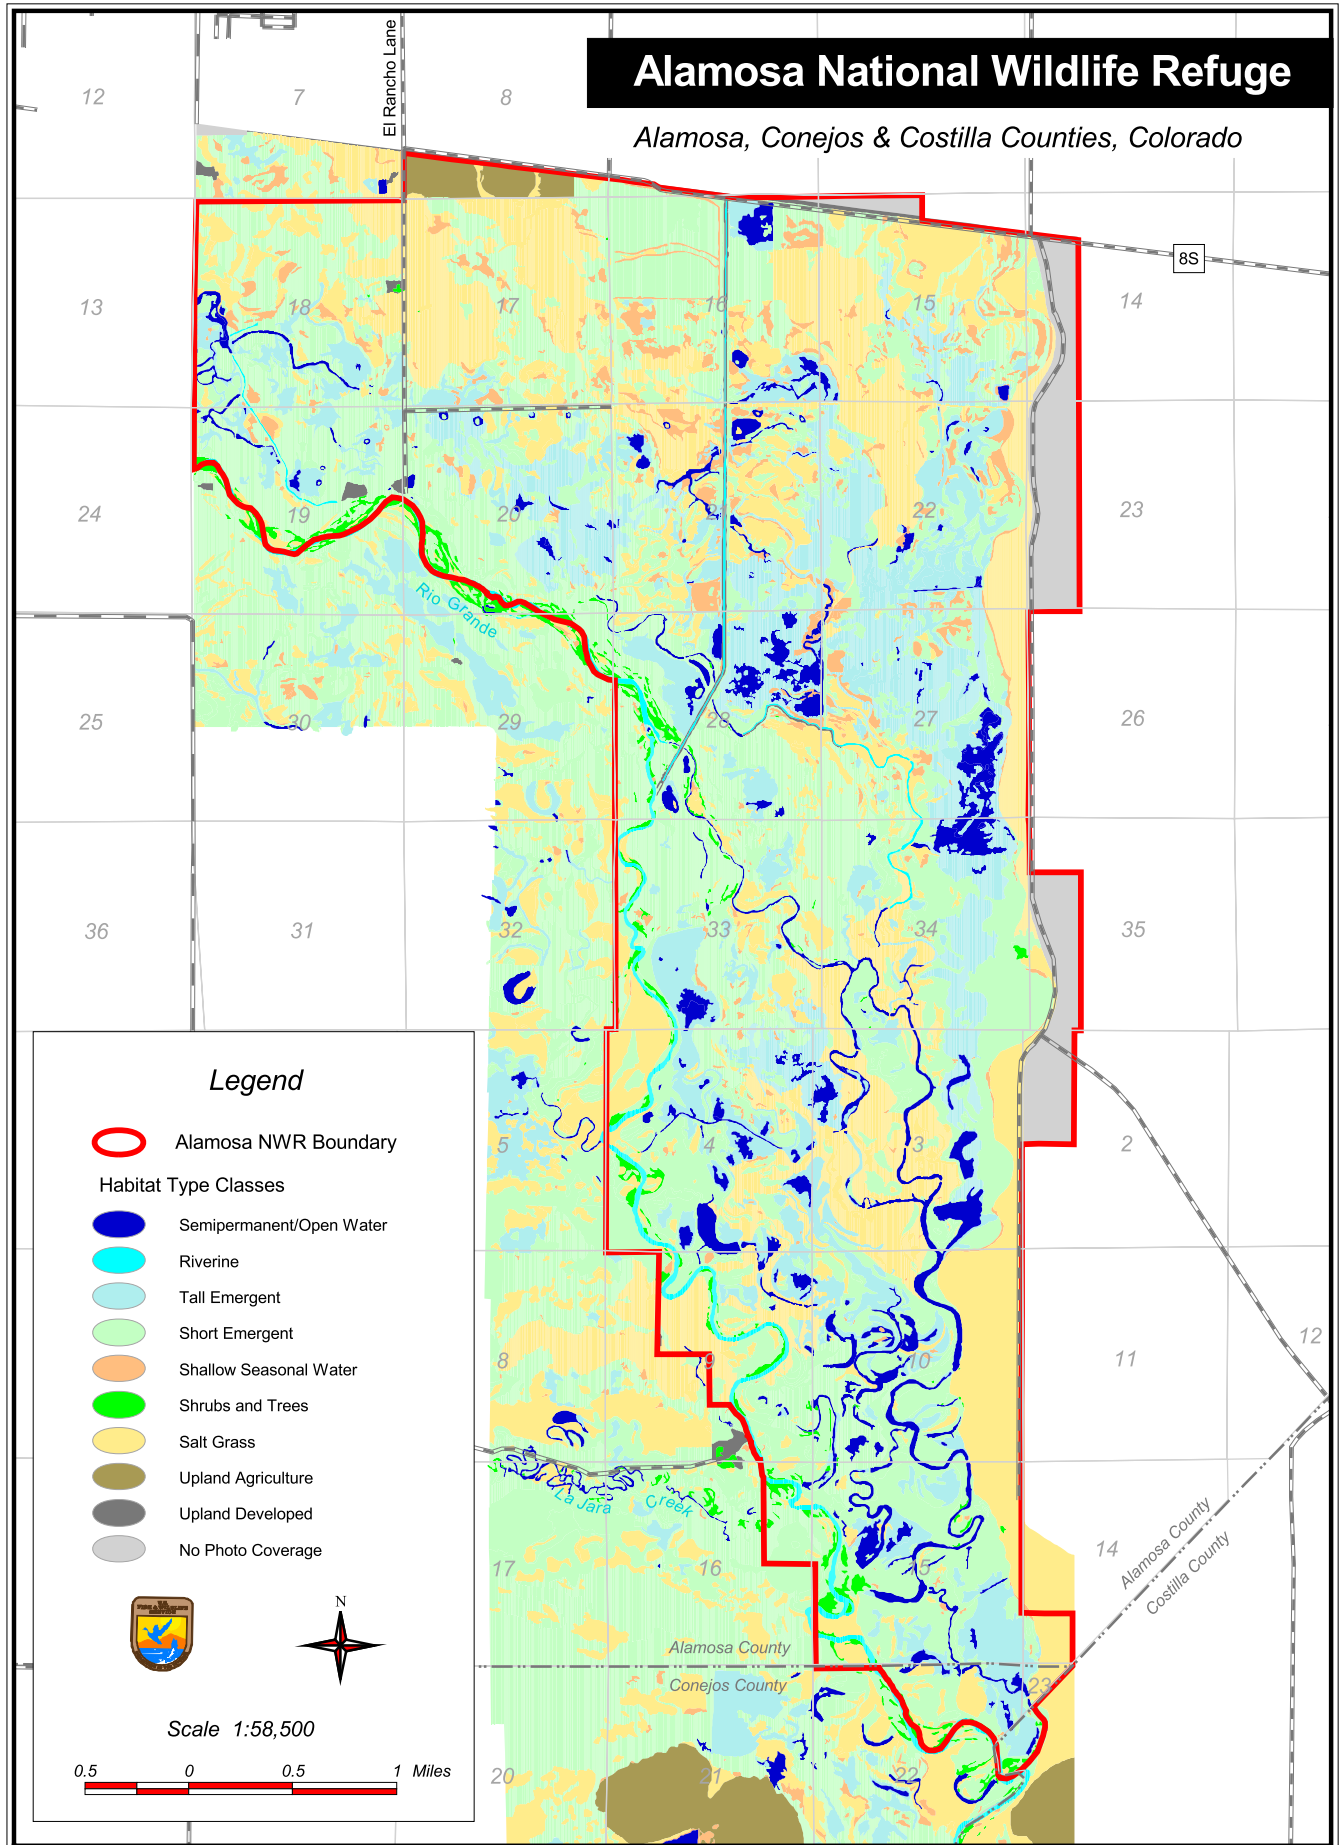

Monte Vista National Wildlife Refuge

Alamosa & Rio Grande Counties, Colorado

Legend

- Monte Vista NWR Boundary
- Agriculture
- Developed
- Salt Grass
- Short Grass **
- Tall Emergent
- Short Emergent
- Trees
- Upland
- Open Water
- Not Mapped

** short grass not mapped in areas east of Empire Canal

Scale 1:62,000

Map 8 - Monte Vista NWR Habitat Types

Alamosa National Wildlife Refuge

Alamosa, Conejos & Costilla Counties, Colorado

Map 9 - Alamosa NWR Habitat Types