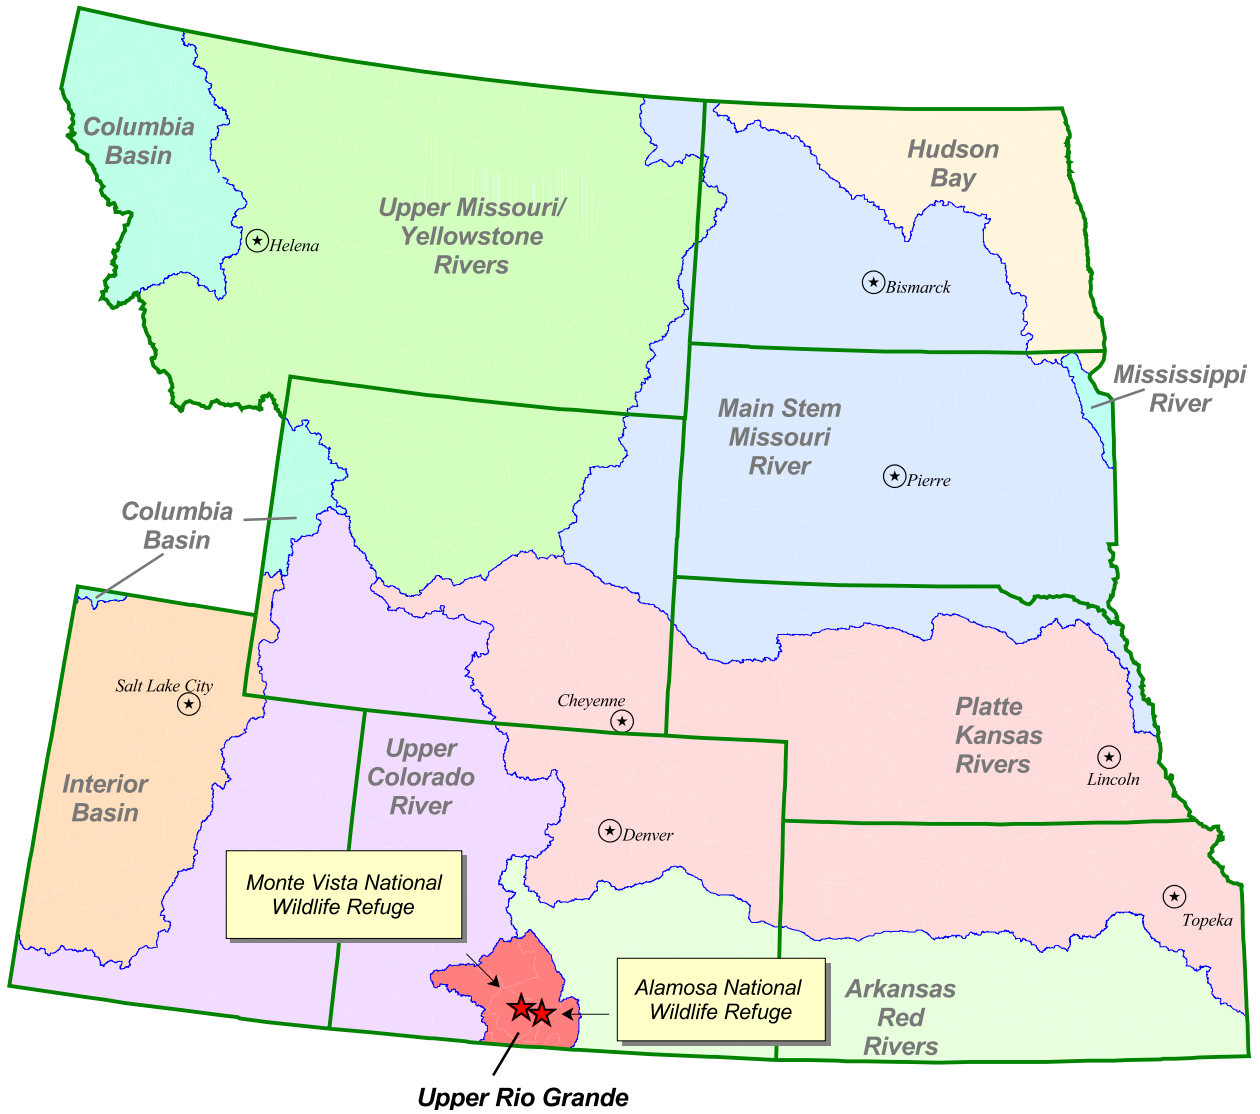

Colorado National Wildlife Refuge System

Alamosa/Monte Vista National Wildlife Refuge Complex

Map 1 - Vicinity Map

Monte Vista National Wildlife Refuge

Alamosa & Rio Grande Counties, Colorado

Legend

- Monte Vista NWR Boundary
- Refuge Headquarters
- Wetland
- Road
- Walking Trail
- Auto Tour
- Section Line
- County Line

Scale 1:62,000

0.5 0 0.5 1 Miles

Map 2 - Monte Vista NWR Base Map

Alamosa National Wildlife Refuge

Alamosa, Conejos & Costilla Counties, Colorado

Map 3 - Alamosa NWR Base Map

Mountain Prairie Region Ecosystems

Alamosa/Monte Vista National Wildlife Refuge Complex

Map 4 - Mountain Prairie Region Ecosystem Map

SAN LUIS VALLEY, COLORADO

Alamosa/Monte Vista National Wildlife Refuge Complex

- U. S. Fish and Wildlife Service
- National Park Service
- Wetland
- Stream
- U. S. Highway
- State Highway
- - - County Road
- Upper Rio Grande Watershed Boundary

Map Location

Monte Vista National Wildlife Refuge

Alamosa & Rio Grande Counties, Colorado

Legend

- Monte Vista NWR Boundary
- Refuge Headquarters
- Hunter Parking
- Wildlife Observation Pullouts
- Hunting Permitted
- Road
- Section Line
- County Line
- Wetland