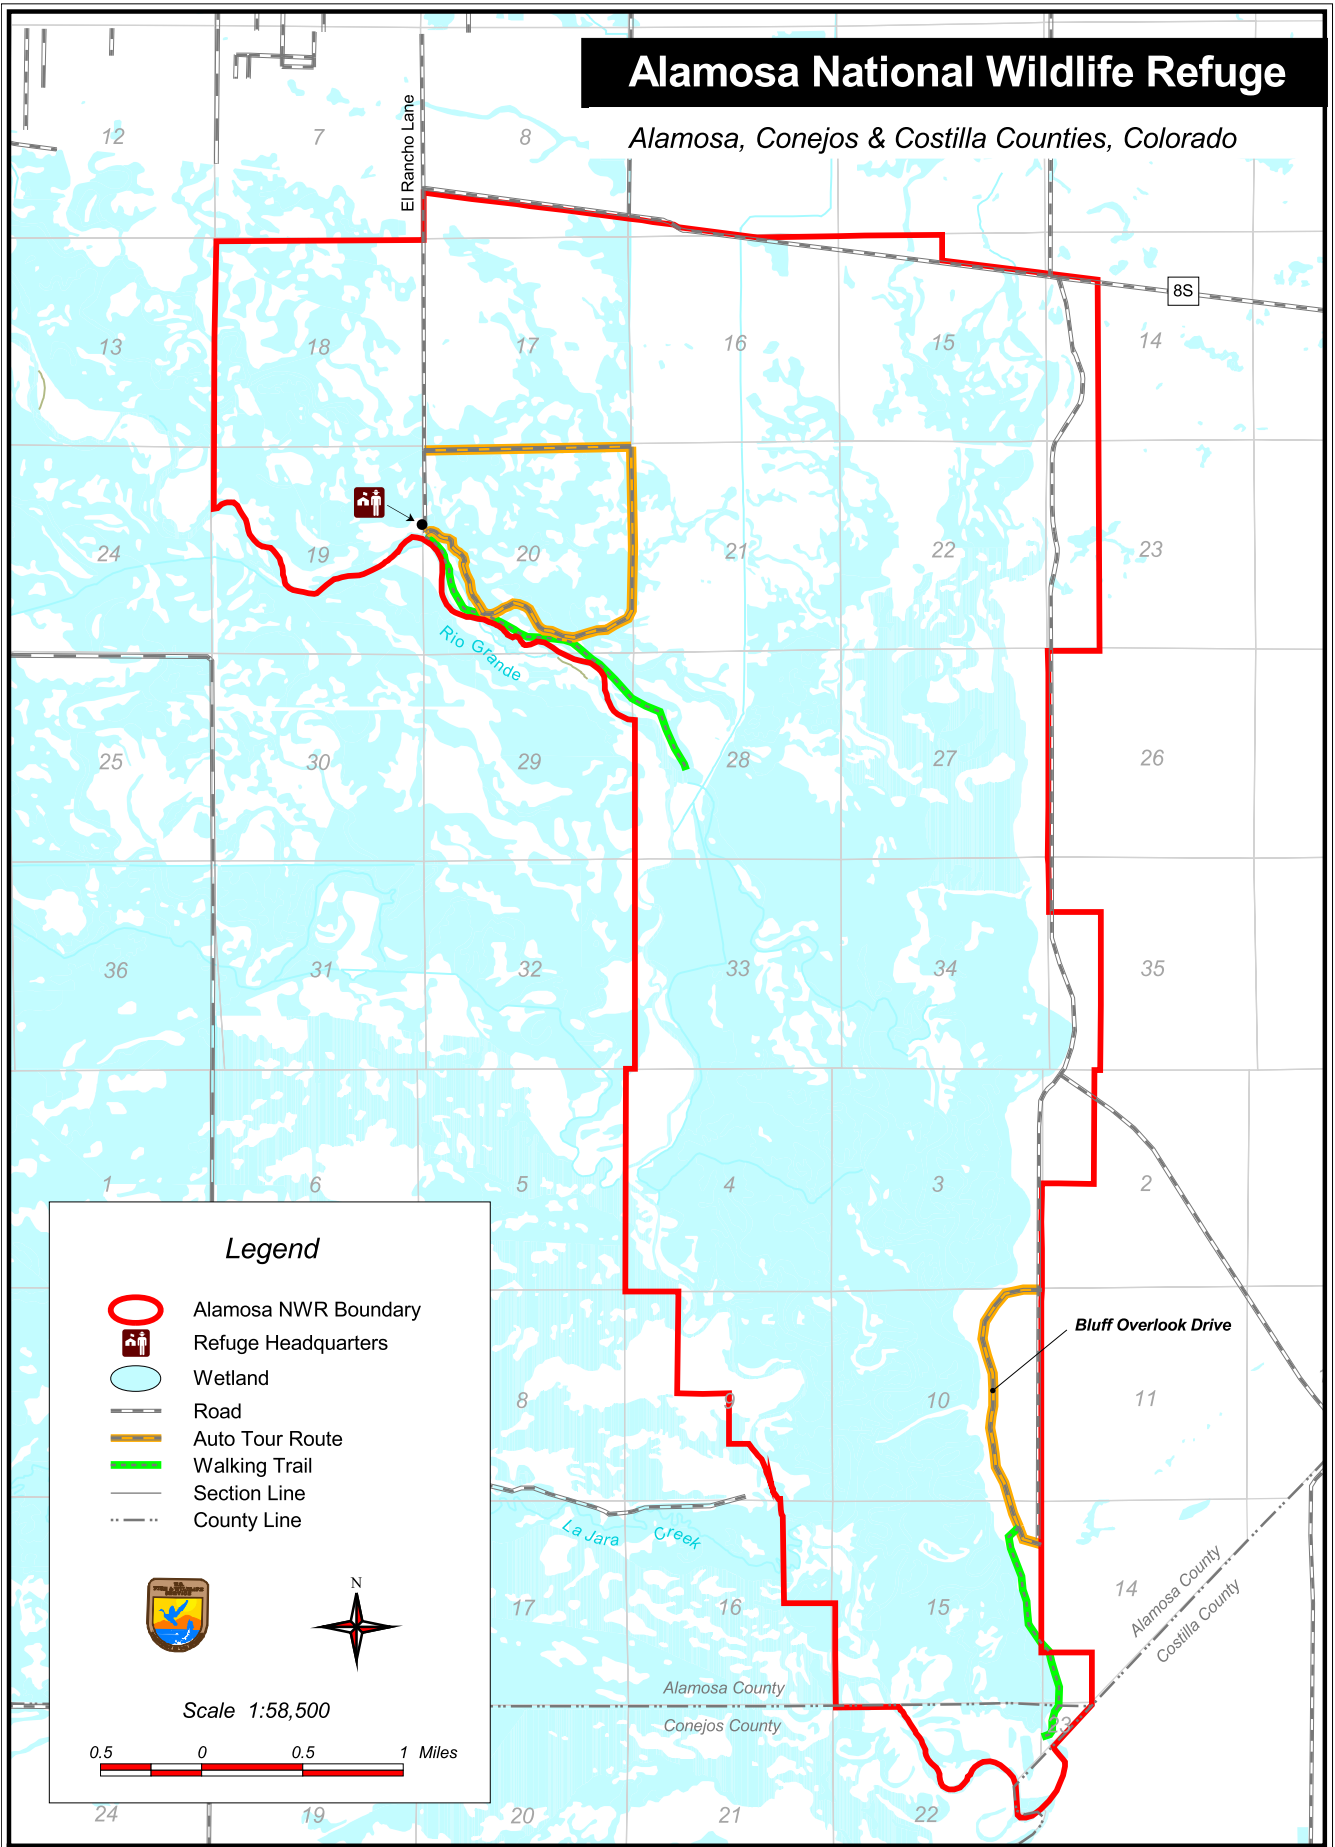

Colorado National Wildlife Refuge System

Alamosa/Monte Vista National Wildlife Refuge Complex

Map 1 - Vicinity Map

Monte Vista National Wildlife Refuge

Alamosa & Rio Grande Counties, Colorado

Legend

- Monte Vista NWR Boundary
- Refuge Headquarters
- Wetland
- Road
- Walking Trail
- Auto Tour
- Section Line
- County Line

Scale 1:62,000

0.5 0 0.5 1 Miles

Map 2 - Monte Vista NWR Base Map

Alamosa National Wildlife Refuge

Alamosa, Conejos & Costilla Counties, Colorado

Map 3 - Alamosa NWR Base Map

Mountain Prairie Region Ecosystems

Alamosa/Monte Vista National Wildlife Refuge Complex

Map 4 - Mountain Prairie Region Ecosystem Map

SAN LUIS VALLEY, COLORADO

Alamosa/Monte Vista National Wildlife Refuge Complex

- U. S. Fish and Wildlife Service
- National Park Service
- Wetland
- Stream
- U. S. Highway
- State Highway
- - - County Road
- Upper Rio Grande Watershed Boundary

Map Location

Monte Vista National Wildlife Refuge

Alamosa & Rio Grande Counties, Colorado

Legend

- Monte Vista NWR Boundary
- Refuge Headquarters
- Hunter Parking
- Wildlife Observation Pullouts
- Hunting Permitted
- Road
- Section Line
- County Line
- Wetland