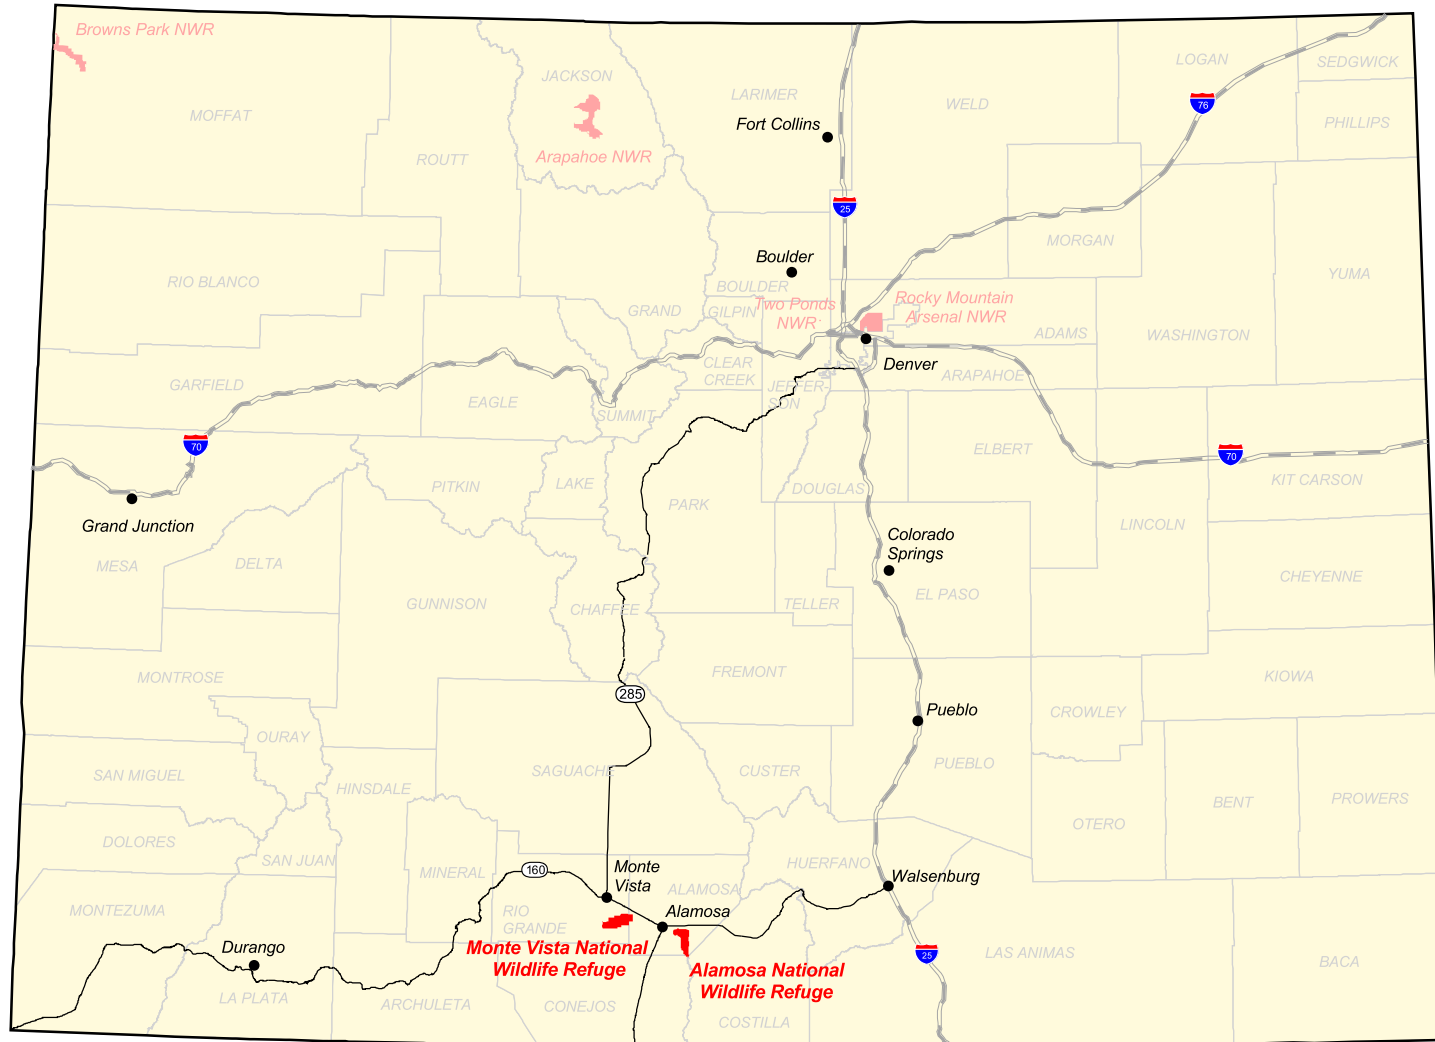

Colorado National Wildlife Refuge System

Alamosa/Monte Vista National Wildlife Refuge Complex

Map 1 - Vicinity Map

Monte Vista National Wildlife Refuge

Alamosa & Rio Grande Counties, Colorado

Legend

- Monte Vista NWR Boundary
- Refuge Headquarters
- Wetland
- Road
- Walking Trail
- Auto Tour
- Section Line
- County Line

Scale 1:62,000

0.5 0 0.5 1 Miles

Map 2 - Monte Vista NWR Base Map

Alamosa National Wildlife Refuge

Alamosa, Conejos & Costilla Counties, Colorado

Map 3 - Alamosa NWR Base Map

Mountain Prairie Region Ecosystems

Alamosa/Monte Vista National Wildlife Refuge Complex

Map 4 - Mountain Prairie Region Ecosystem Map

SAN LUIS VALLEY, COLORADO

Alamosa/Monte Vista National Wildlife Refuge Complex

- U. S. Fish and Wildlife Service
- National Park Service
- Wetland
- Stream
- U. S. Highway
- State Highway
- - - County Road
- Upper Rio Grande Watershed Boundary

Map Location

Monte Vista National Wildlife Refuge

Alamosa & Rio Grande Counties, Colorado

Legend

- Monte Vista NWR Boundary
- Refuge Headquarters
- Hunter Parking
- Wildlife Observation Pullouts
- Hunting Permitted
- Road
- Section Line
- County Line
- Wetland