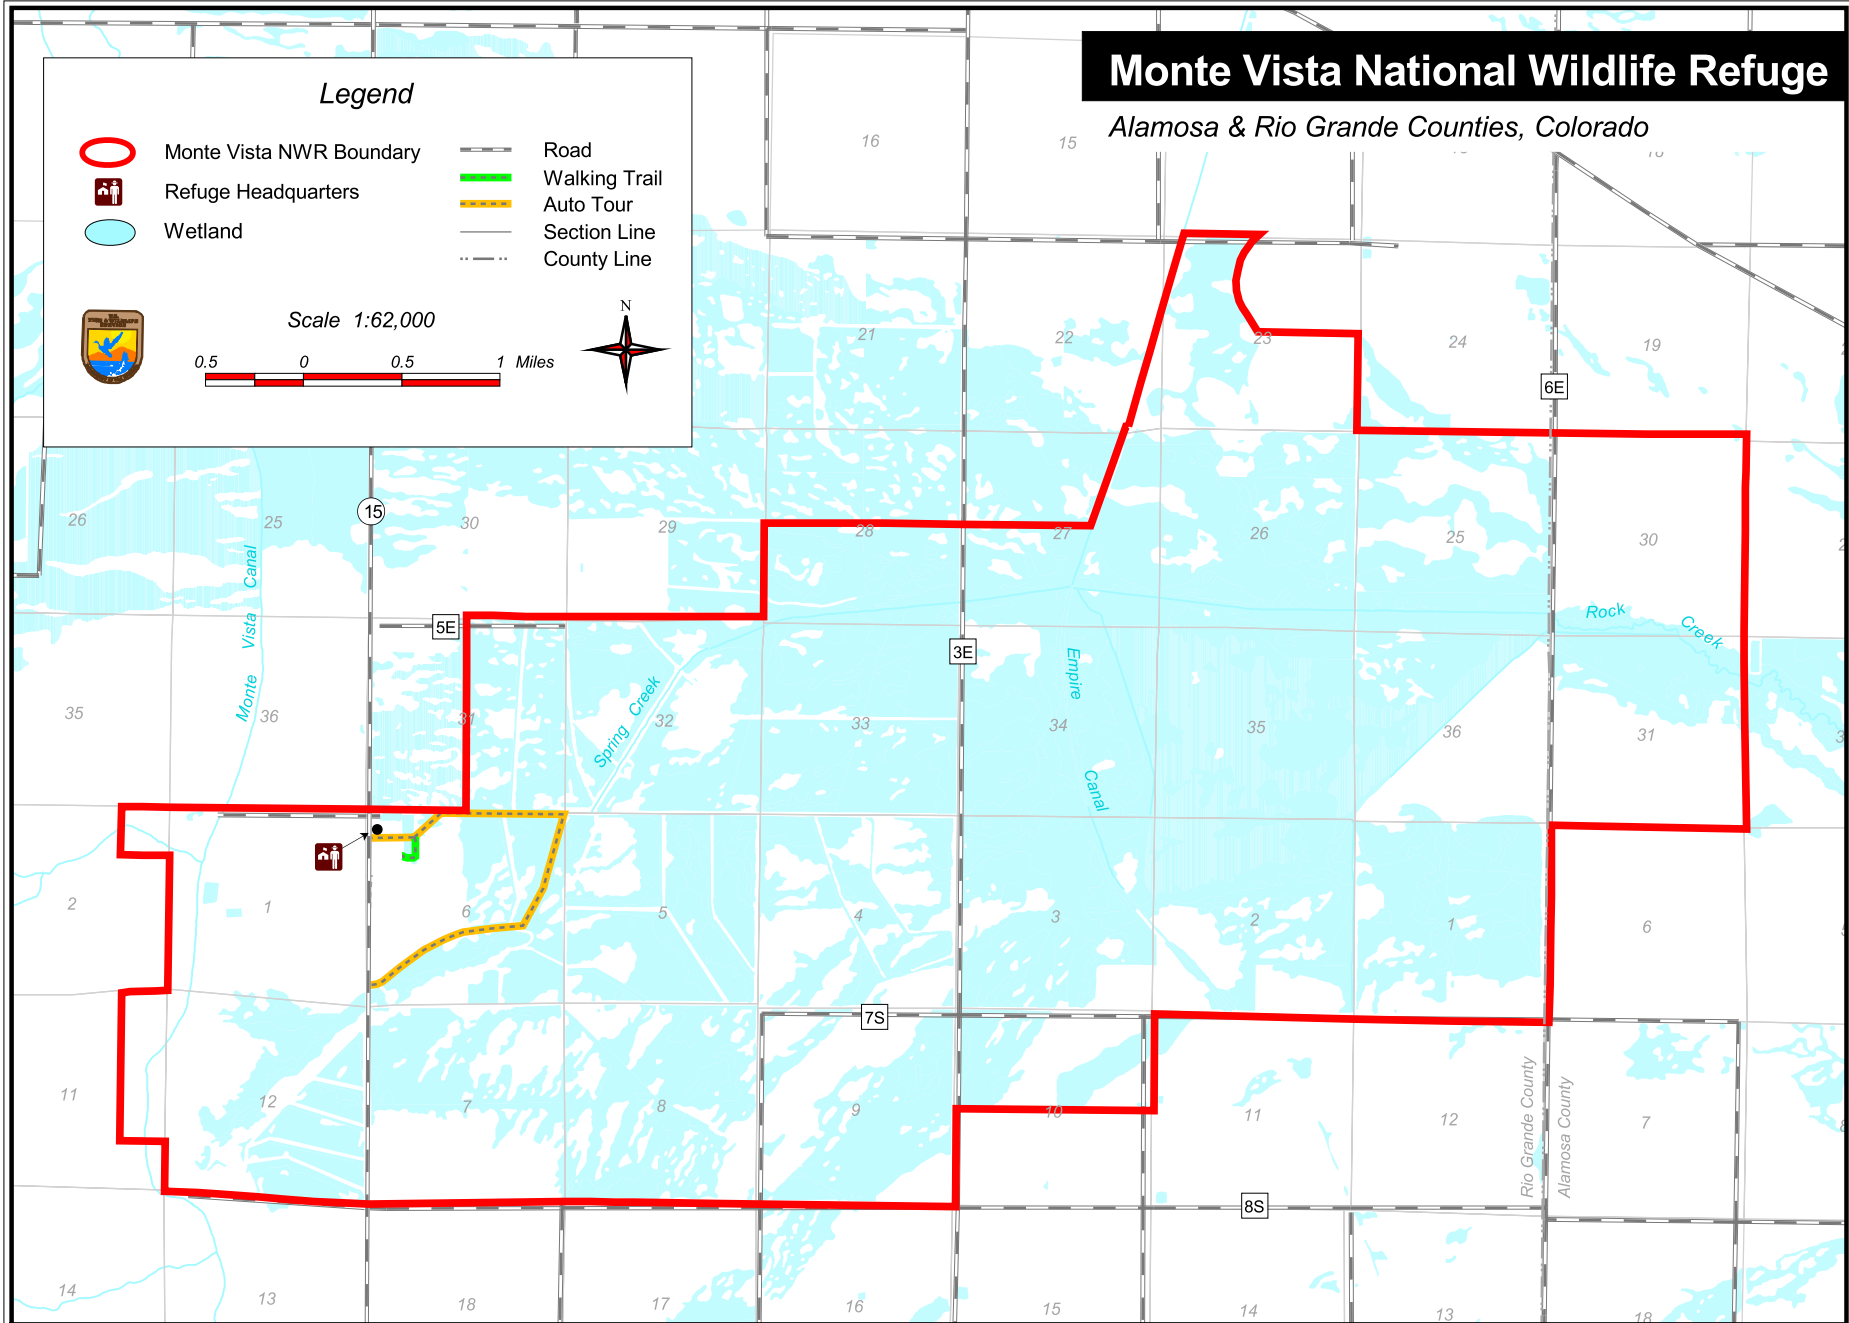

Colorado National Wildlife Refuge System

Alamosa/Monte Vista National Wildlife Refuge Complex

Map 1 - Vicinity Map

Monte Vista National Wildlife Refuge

Alamosa & Rio Grande Counties, Colorado

Legend

- Monte Vista NWR Boundary
- Refuge Headquarters
- Wetland
- Road
- Walking Trail
- Auto Tour
- Section Line
- County Line

Scale 1:62,000

0.5 0 0.5 1 Miles

Map 2 - Monte Vista NWR Base Map

Alamosa National Wildlife Refuge

Alamosa, Conejos & Costilla Counties, Colorado

Map 3 - Alamosa NWR Base Map

Mountain Prairie Region Ecosystems

Alamosa/Monte Vista National Wildlife Refuge Complex

Map 4 - Mountain Prairie Region Ecosystem Map

SAN LUIS VALLEY, COLORADO

Alamosa/Monte Vista National Wildlife Refuge Complex

- U. S. Fish and Wildlife Service
- National Park Service
- Wetland
- Stream
- U. S. Highway
- State Highway
- - - County Road
- Upper Rio Grande Watershed Boundary

Map Location

Monte Vista National Wildlife Refuge

Alamosa & Rio Grande Counties, Colorado

Legend

- Monte Vista NWR Boundary
- Refuge Headquarters
- Hunter Parking
- Wildlife Observation Pullouts
- Hunting Permitted
- Road
- Section Line
- County Line
- Wetland