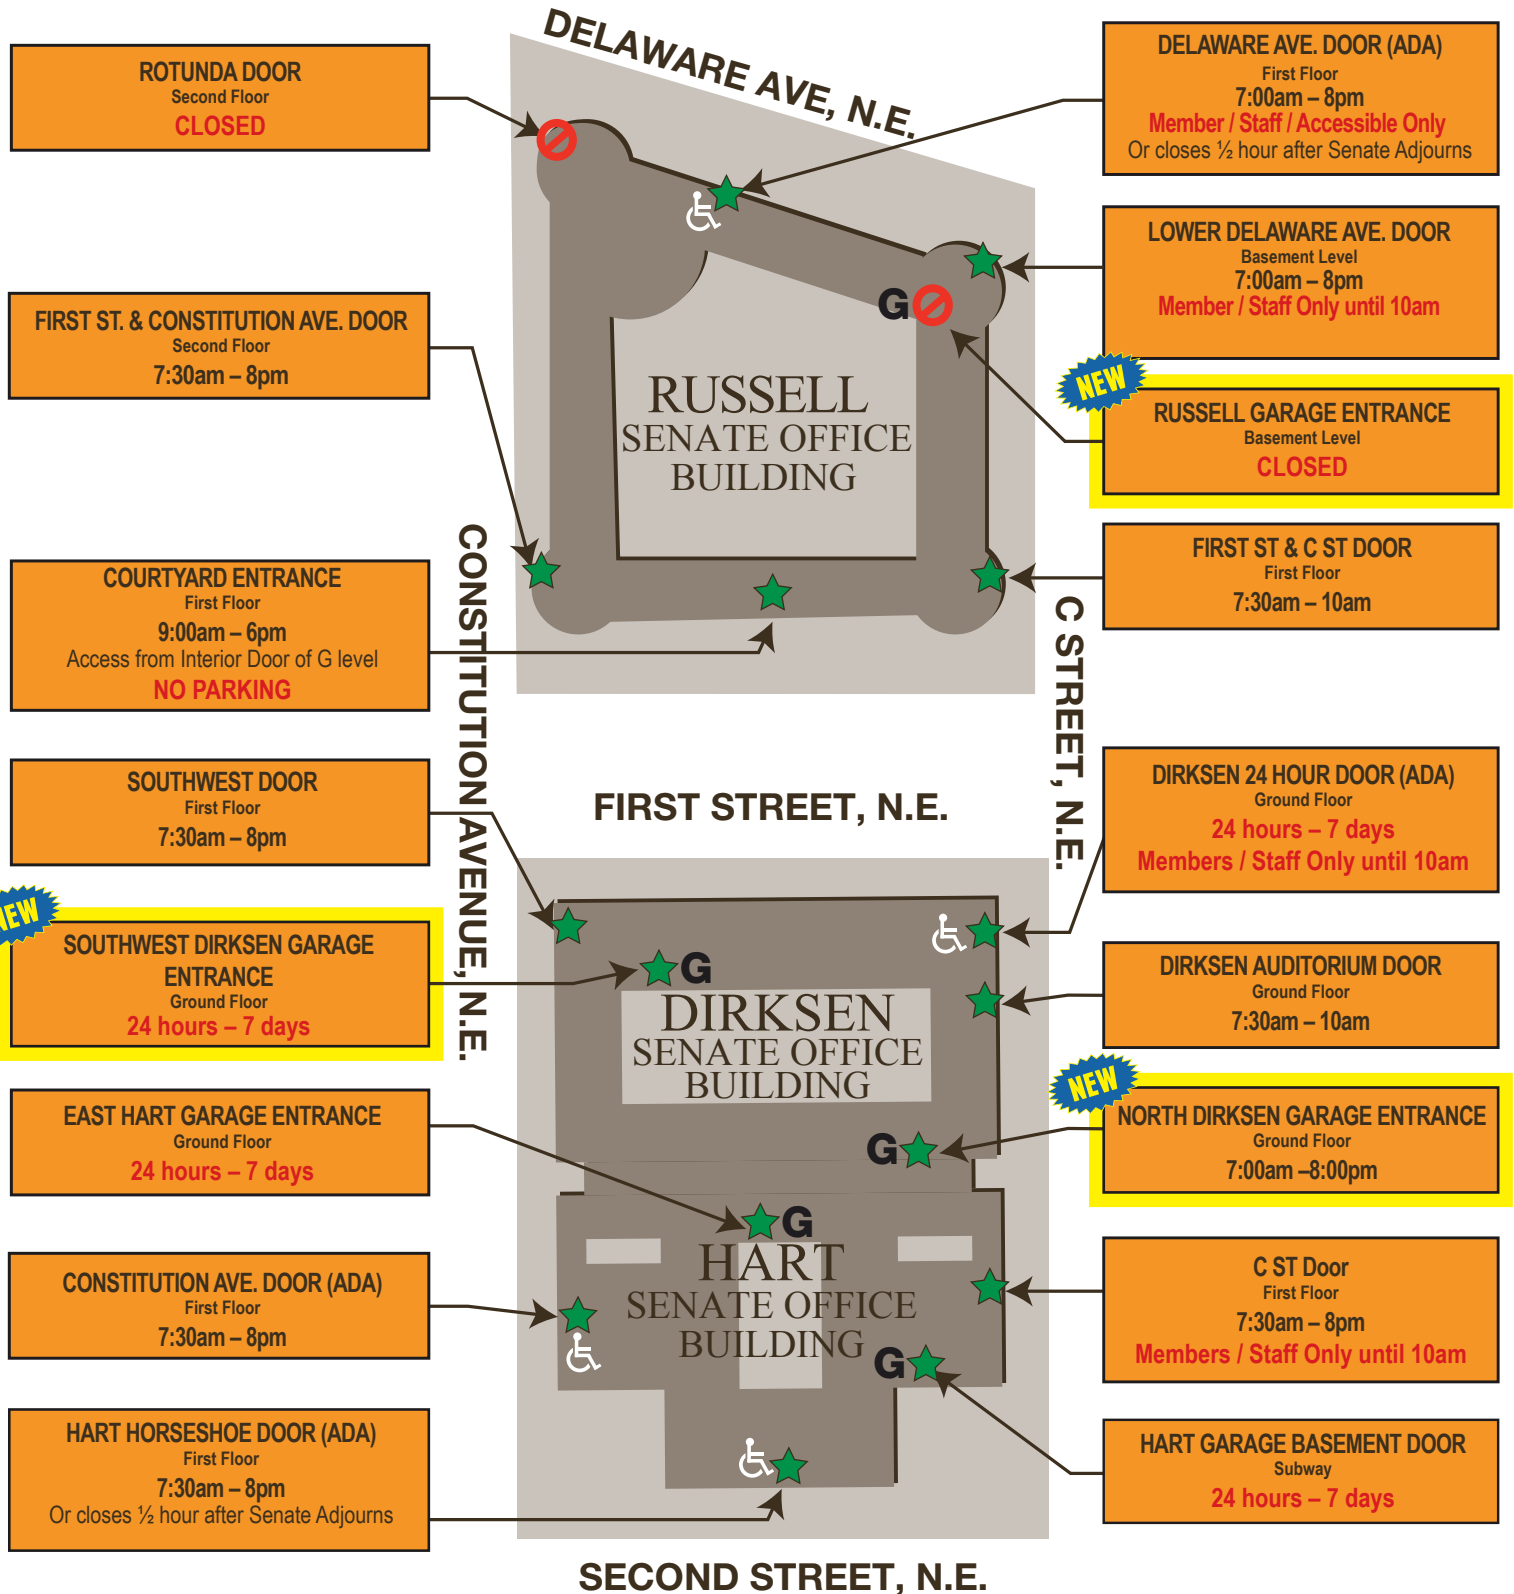

SENATE OFFICE BUILDINGS

DOOR MAP AND HOURS OF OPERATION*

SENATE IN SESSION

Effective May 2018

* Approved by Committee on Rules and Administration and Sergeant at Arms (OPSAC)
* Subject to Published Legislative Calendar AND/OR Leadership Notification

Revised: May 2018

★ - OPEN ❌ - CLOSED G - GARAGE ENTRANCE