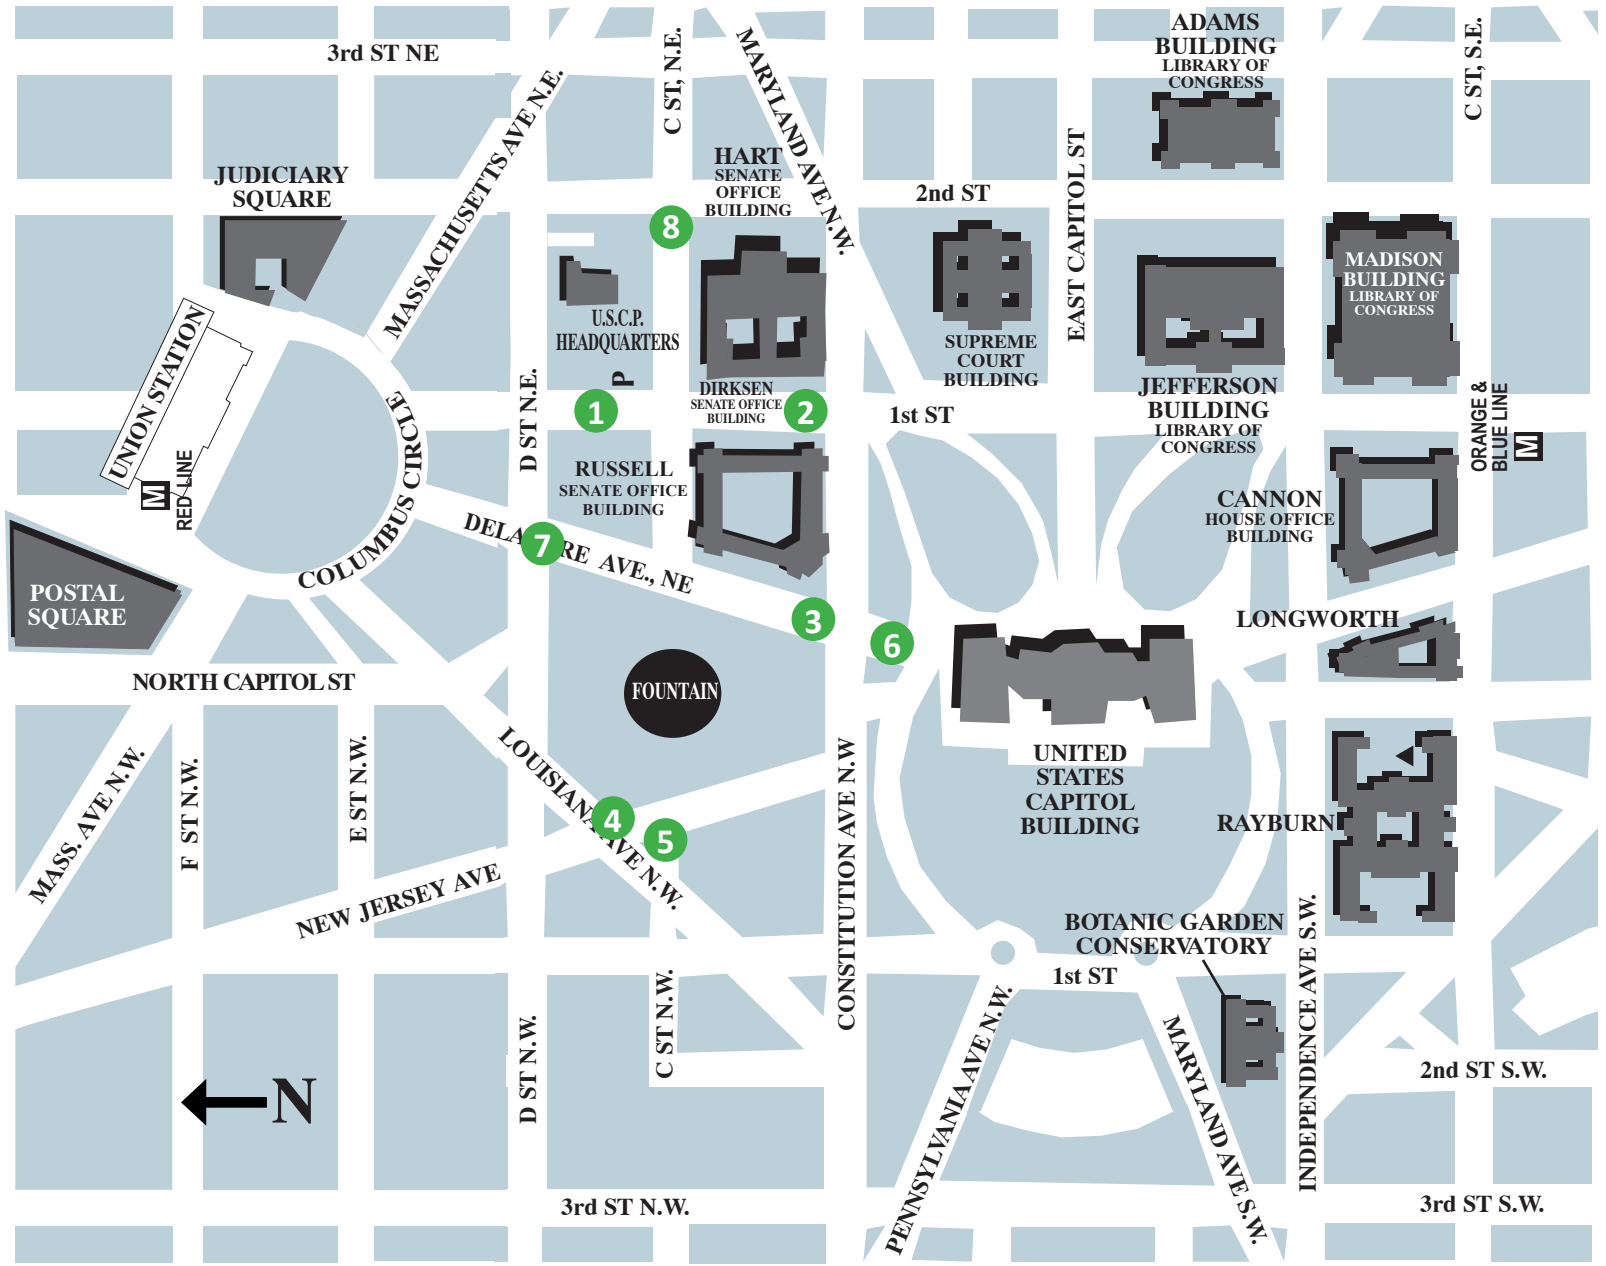

# SENATE CAMPUS BARRICADE HOURS

- 1**  
**1st St. & D St, NE Barricade**  
 M-F, 6 AM - 10:30 PM  
*Closes ½ hour after Senate Adjourns*
- 2**  
**1st St. & Constitution Ave, NE Barricade**  
 M-F, 5 AM - 10:30 PM  
*Closes ½ hour after Senate Adjourns*
- 3**  
**Delaware & Constitution Ave, NE Barricade**  
 M-F, 7 AM - 7 PM  
*Closes ½ hour after Senate Adjourns*
- 4**  
**New Jersey & C St, NW Barricade**  
 24 HOURS - 7 DAYS  
*INBOUND ONLY*
- 5**  
**CVC Loading Dock Barricade**  
 M-F, 5 AM - 8 PM
- 6**  
**North Barricade Capitol Plaza & NE/NW Drives**  
 24 HOURS - 7 DAYS
- 7**  
**Delaware & D St, NE Barricade**  
 24 HOURS - 7 DAYS  
*OUTBOUND ONLY*
- 8**  
**2nd & C St., NE Barricade**  
 24 HOURS - 7 days  
*OUTBOUND ONLY*