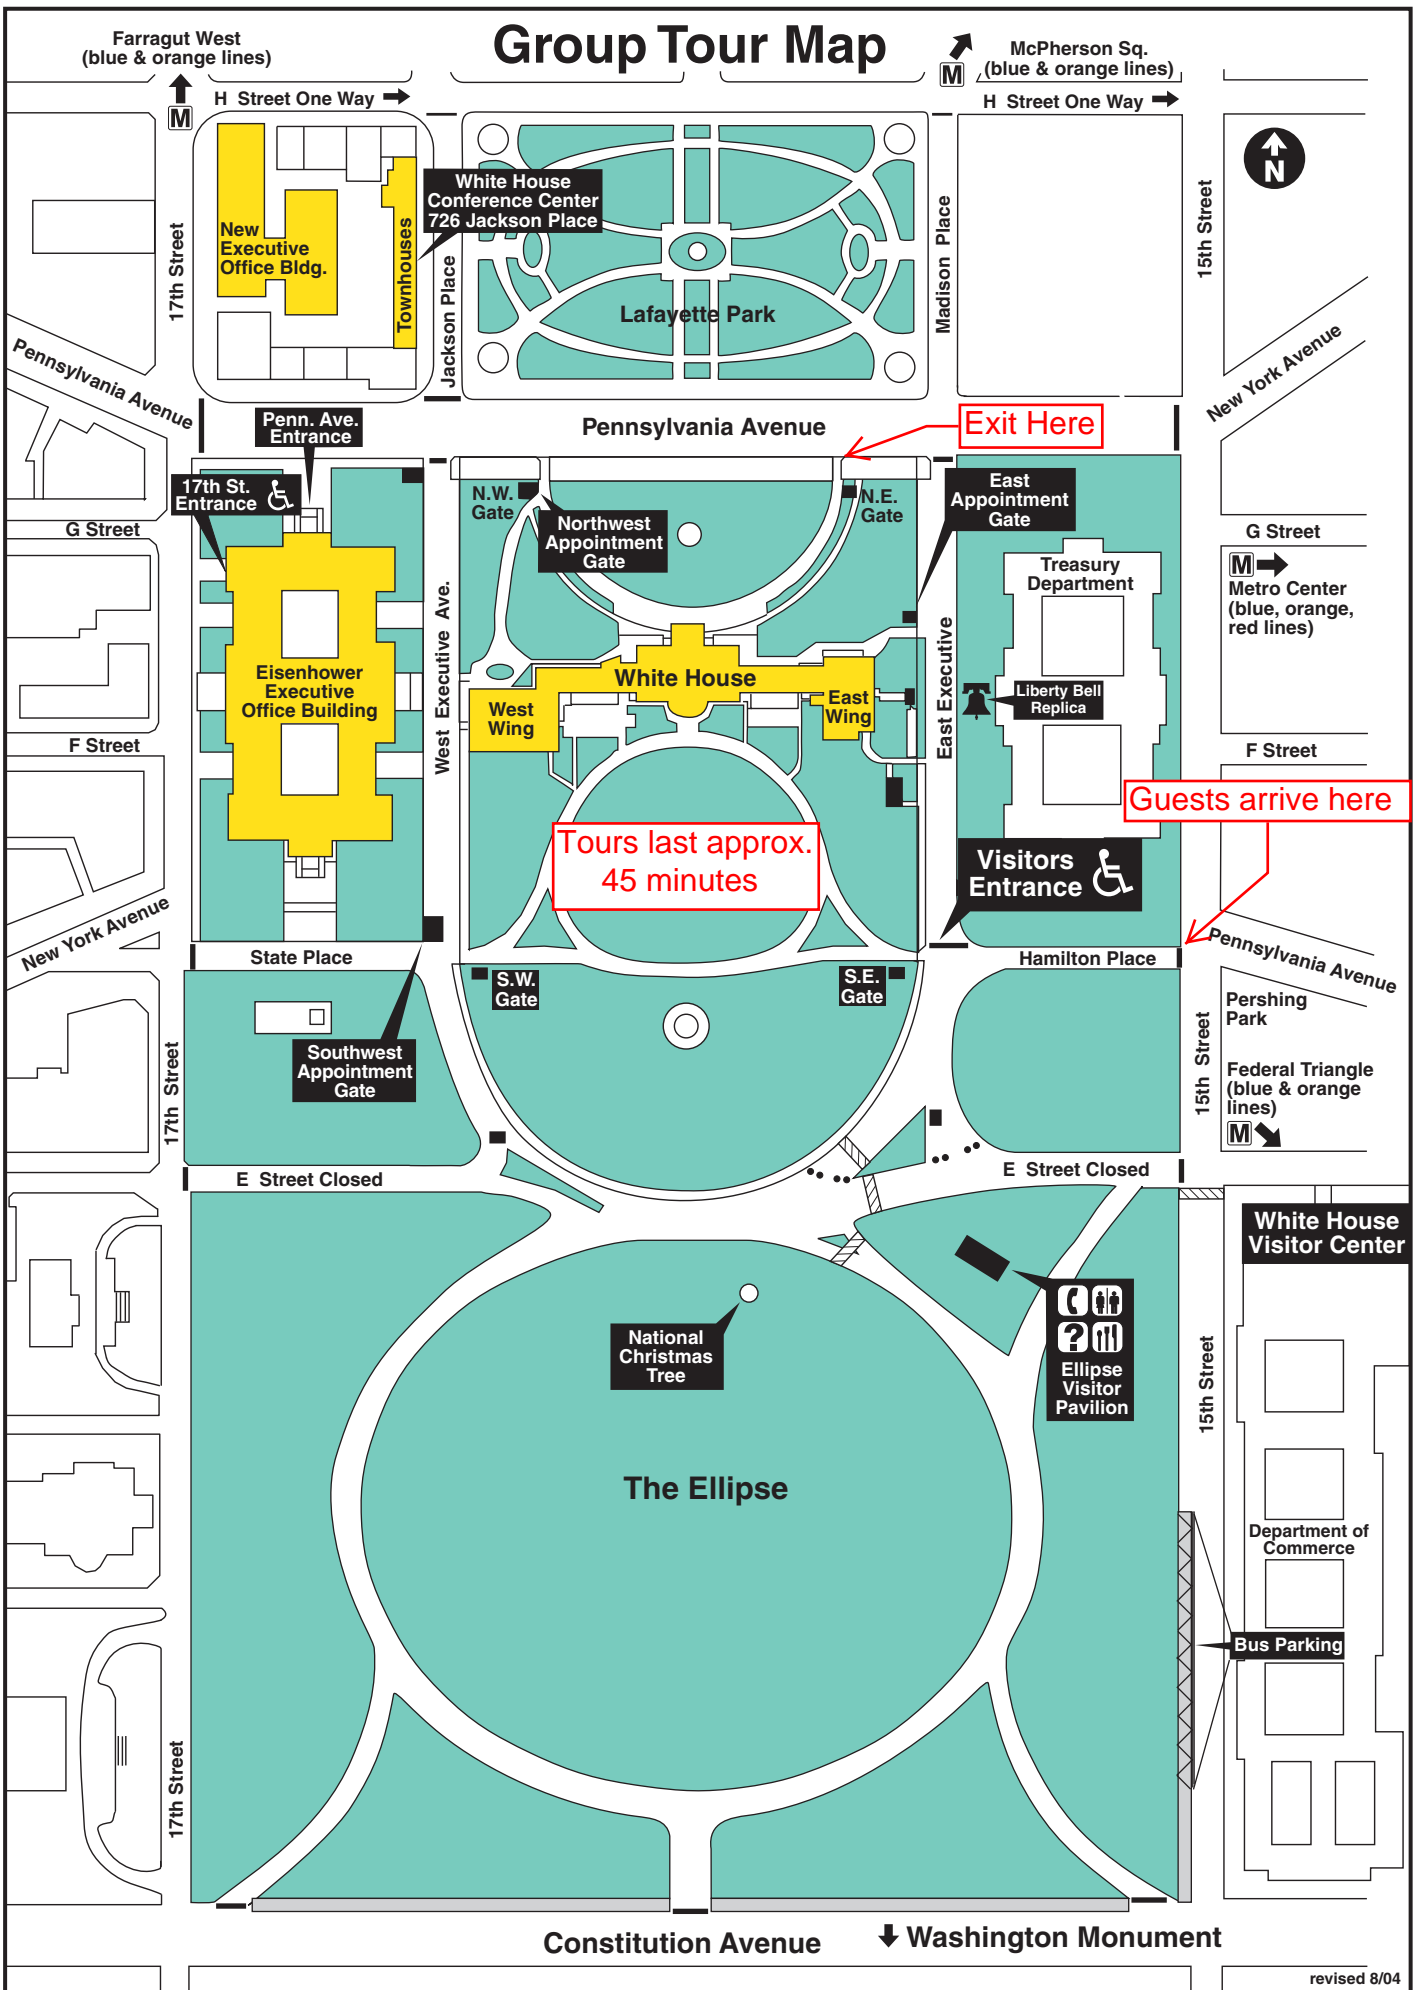

Group Tour Map

Farragut West
(blue & orange lines)

McPherson Sq.
(blue & orange lines)

White House
Conference Center
726 Jackson Place

New
Executive
Office Bldg.

Lafayette Park

Penn. Ave.
Entrance

Exit Here

17th St.
Entrance

Eisenhower
Executive
Office Building

White House

East
Appointment
Gate

Treasury
Department

Liberty Bell
Replica

Guests arrive here

Visitors
Entrance

Tours last approx.
45 minutes

State Place

Hamilton Place

Southwest
Appointment
Gate

S.W. Gate

S.E. Gate

Pershing
Park

Federal Triangle
(blue & orange lines)

E Street Closed

E Street Closed

National
Christmas
Tree

Ellipse
Visitor
Pavilion

White House
Visitor Center

Department of
Commerce

Bus Parking

The Ellipse