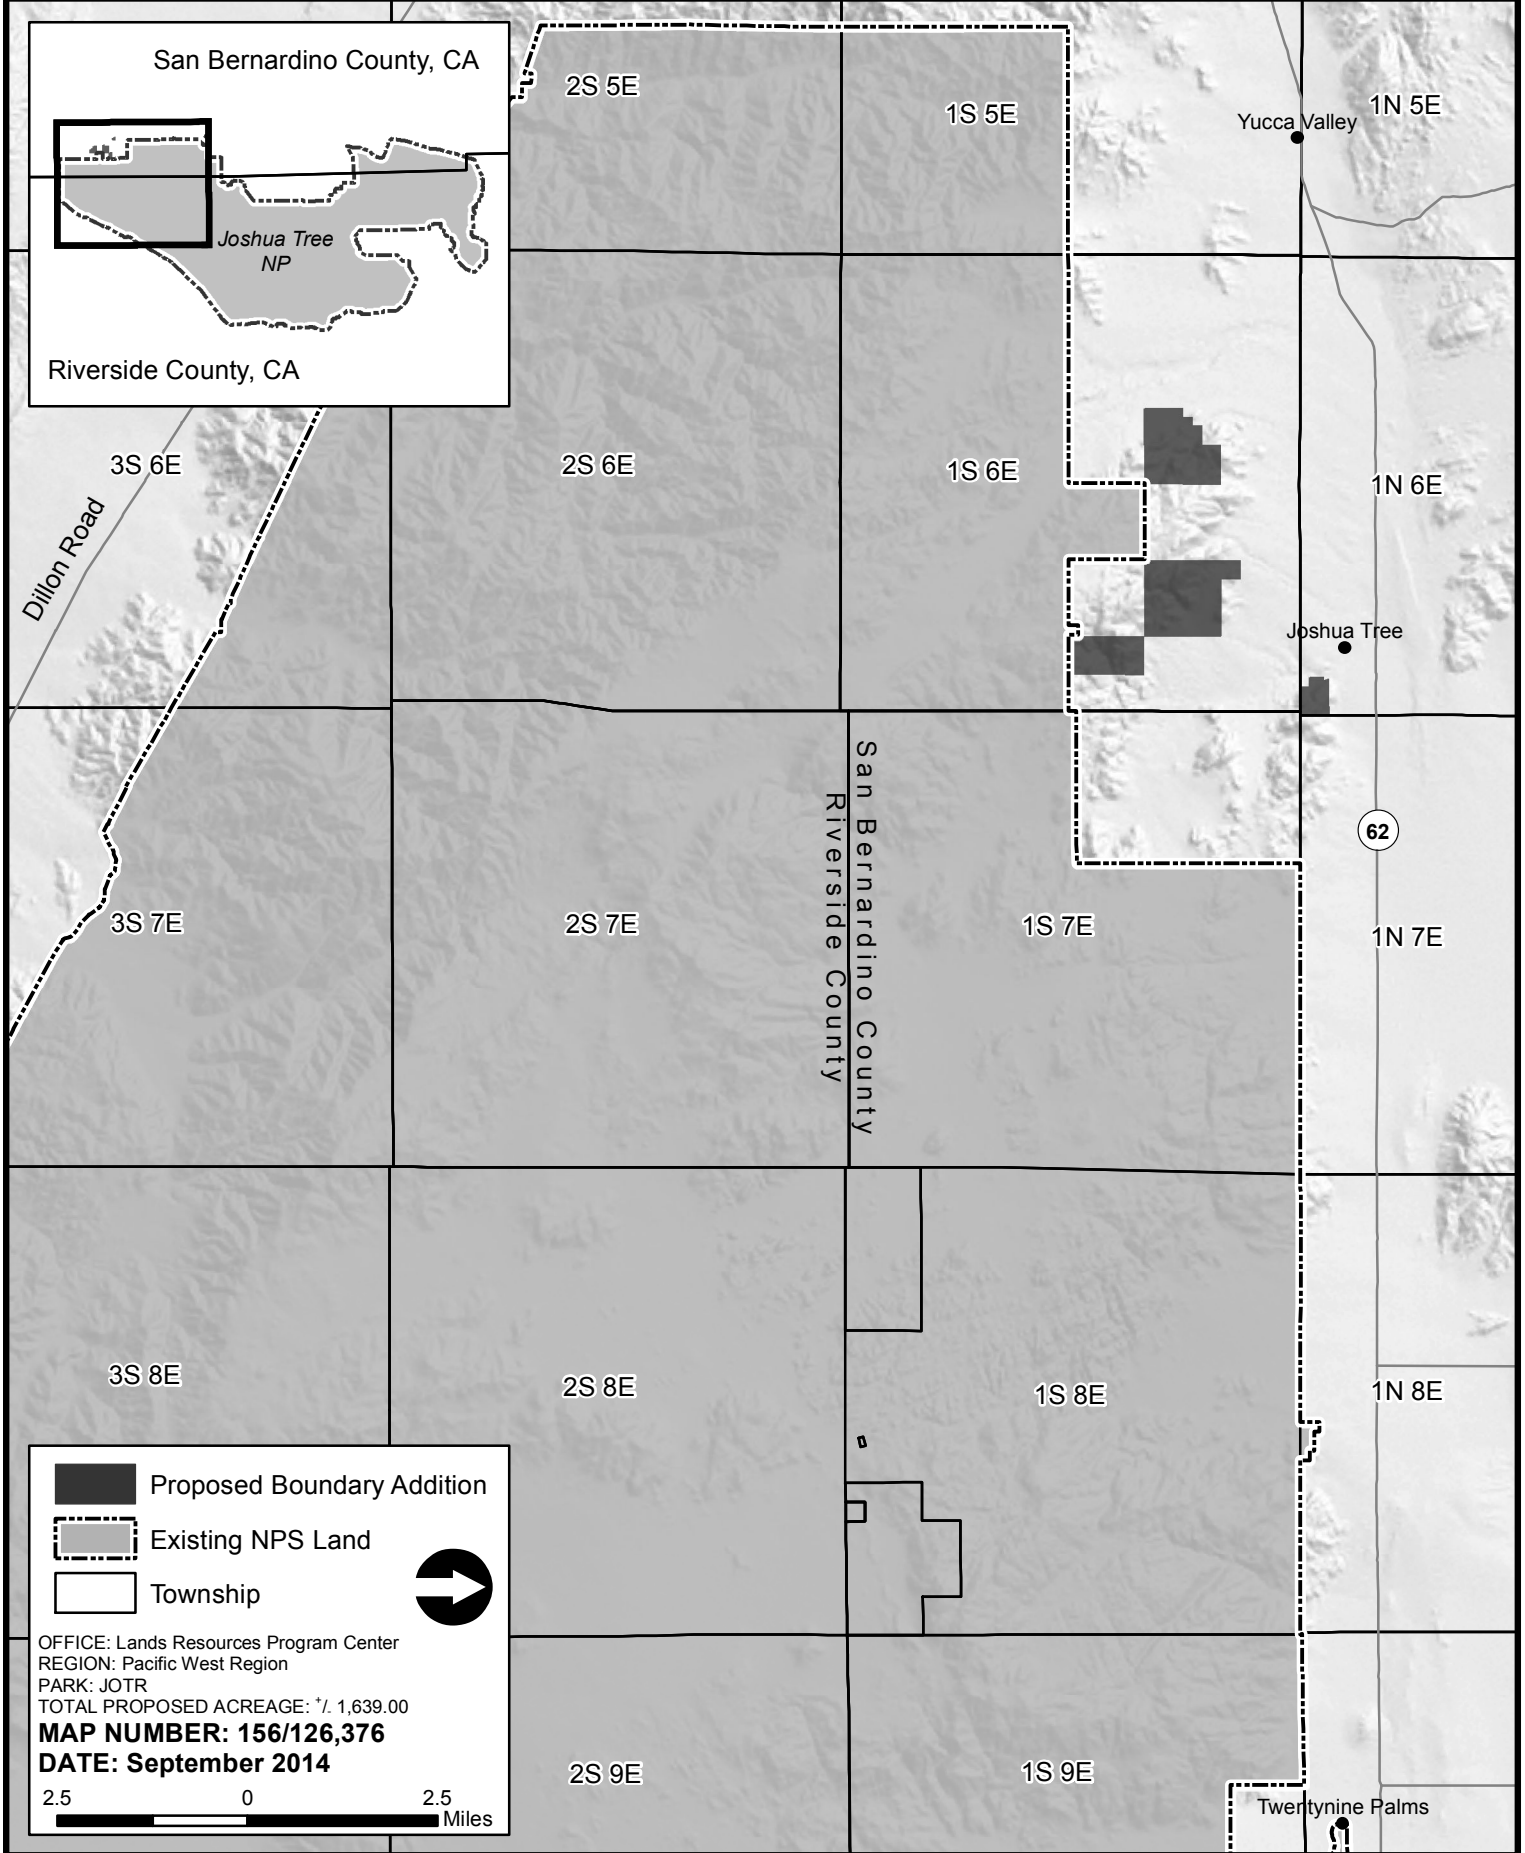

# Mojave Desert Land Trust National Park Service Additions

National Park Service  
U.S. Department of the Interior

- Proposed Boundary Addition
- Existing NPS Land
- Township

OFFICE: Lands Resources Program Center  
 REGION: Pacific West Region  
 PARK: JOTR  
 TOTAL PROPOSED ACREAGE: \*1,639.00  
**MAP NUMBER: 156/126,376**  
**DATE: September 2014**

2.5 0 2.5  
Miles