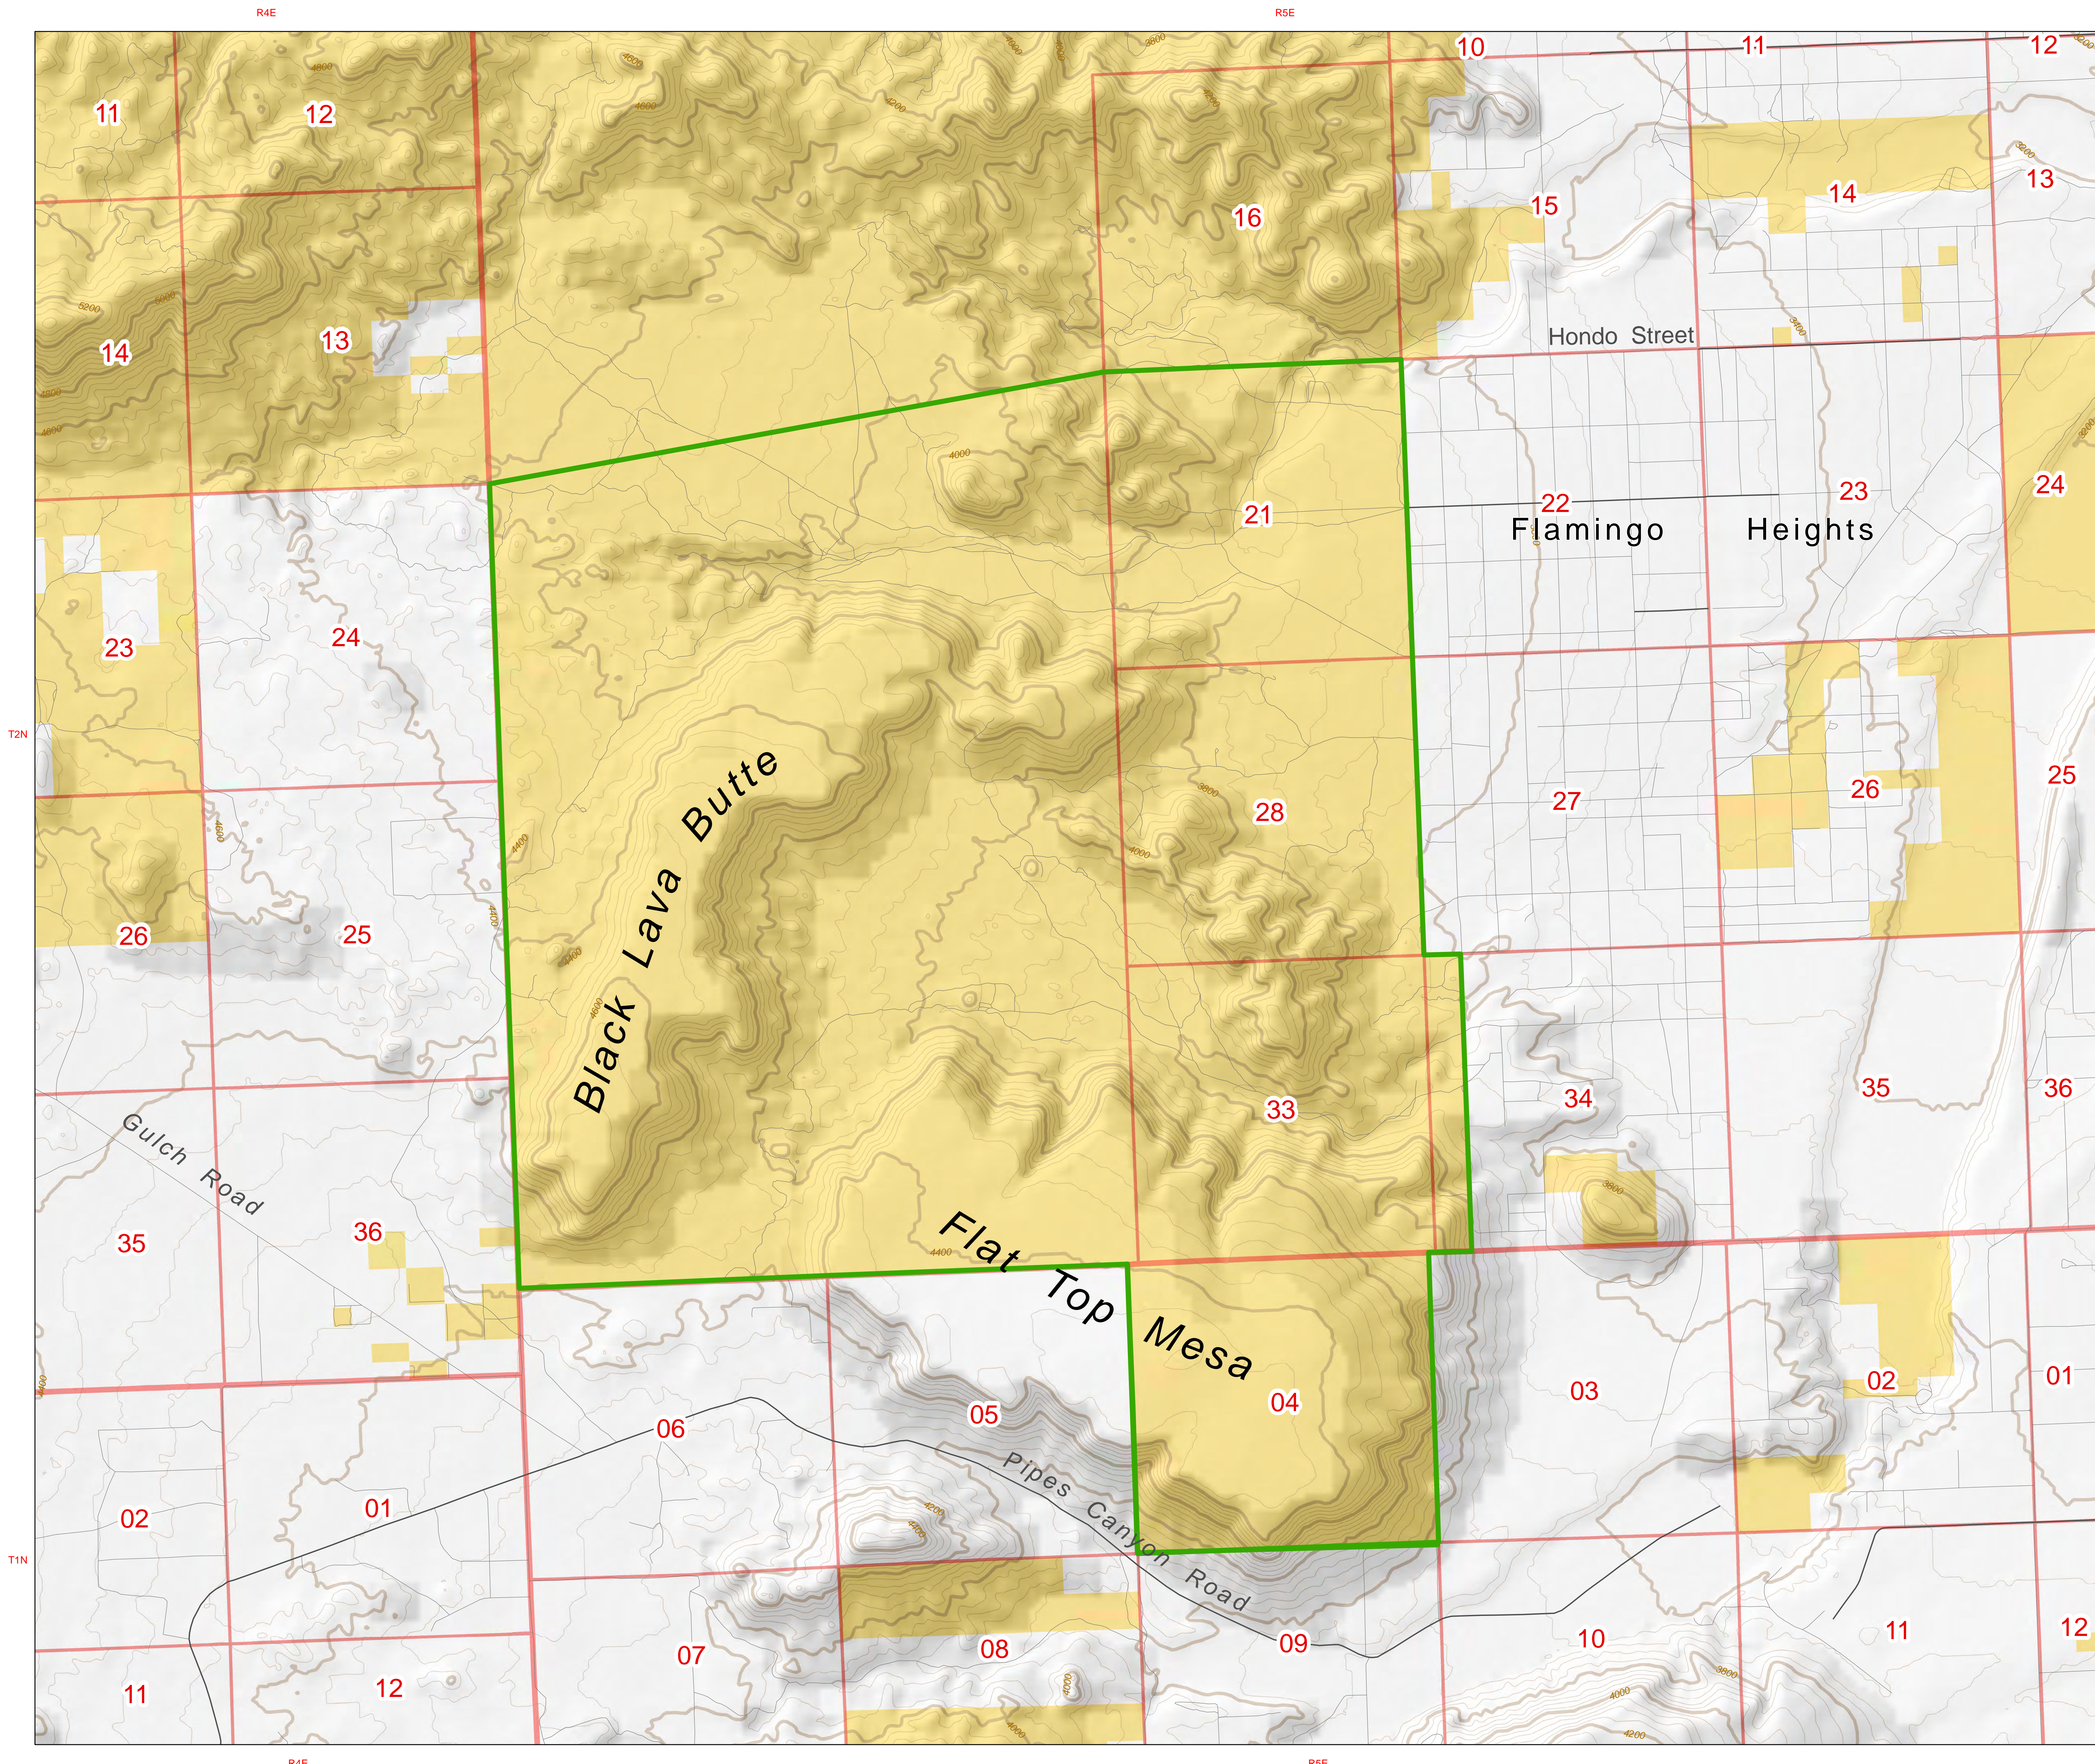

Proposed Black Lava Butte and Flat Top Mesa ACEC

March 2, 2015

This map prepared at the request of Representative Paul Cook

- Proposed Black Lava Butte and Flat Top Mesa ACEC
- Land Status**
 - Bureau of Land Management
 - Private/Other

1:13,000 at a page size of 34 in. by 44 in.

Projection: ALBERS (California Teale Albers) Parameters: Central Meridian: -120.00000
Datum: NAD83 1st Standard Parallel: 34.00000
2nd Standard Parallel: 40.00000
Latitude of Origin: 0.00000