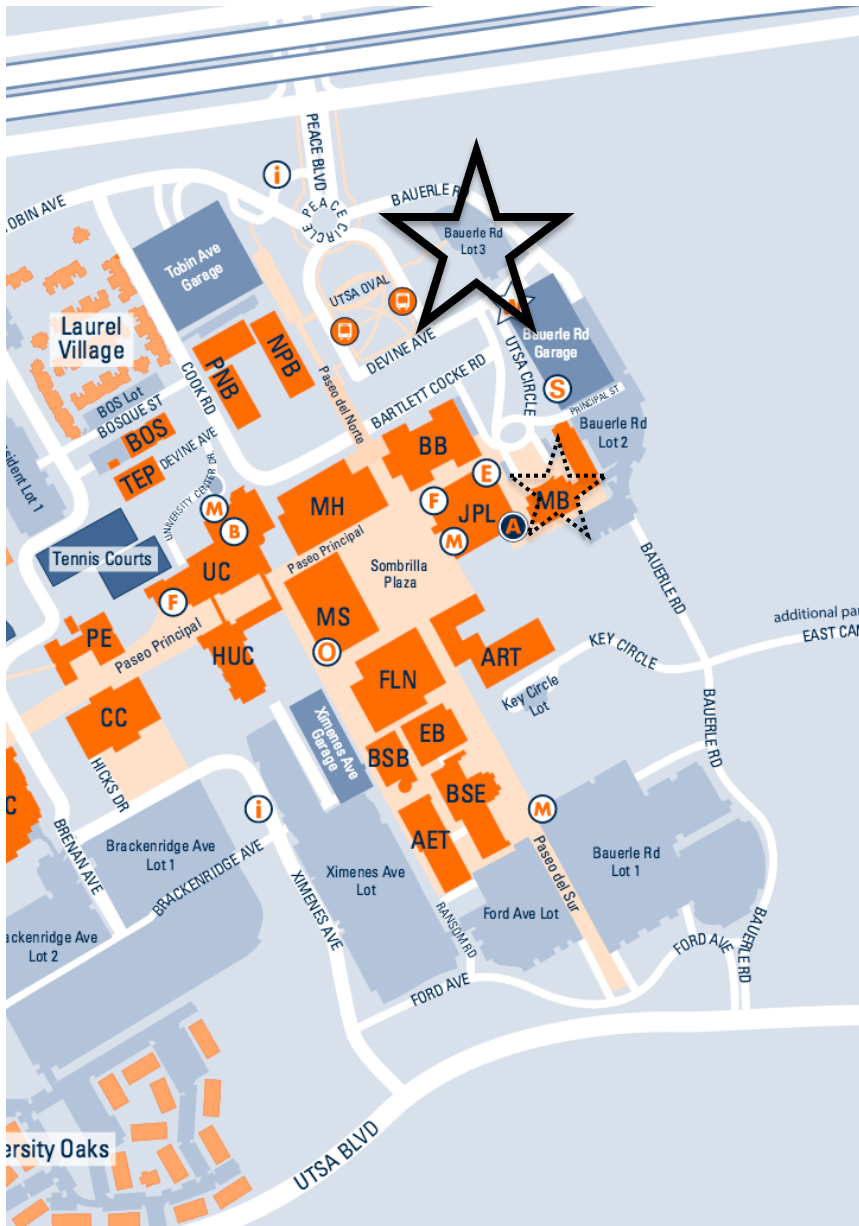

The University of Texas at San Antonio™

**One UTSA Circle  
San Antonio, Texas 78249**

Directions from 1604 West

Exit La Cantera/Peace Blvd  
Left on Peace Blvd  
Go around the Circle onto  
Bauerle Rd  
Right on Devine Ave.

Park in Bauerle Rd Lot 3

Military Academy  
Main Building  
Ground Floor (Stay on Street Level)  
Room Number 0.104