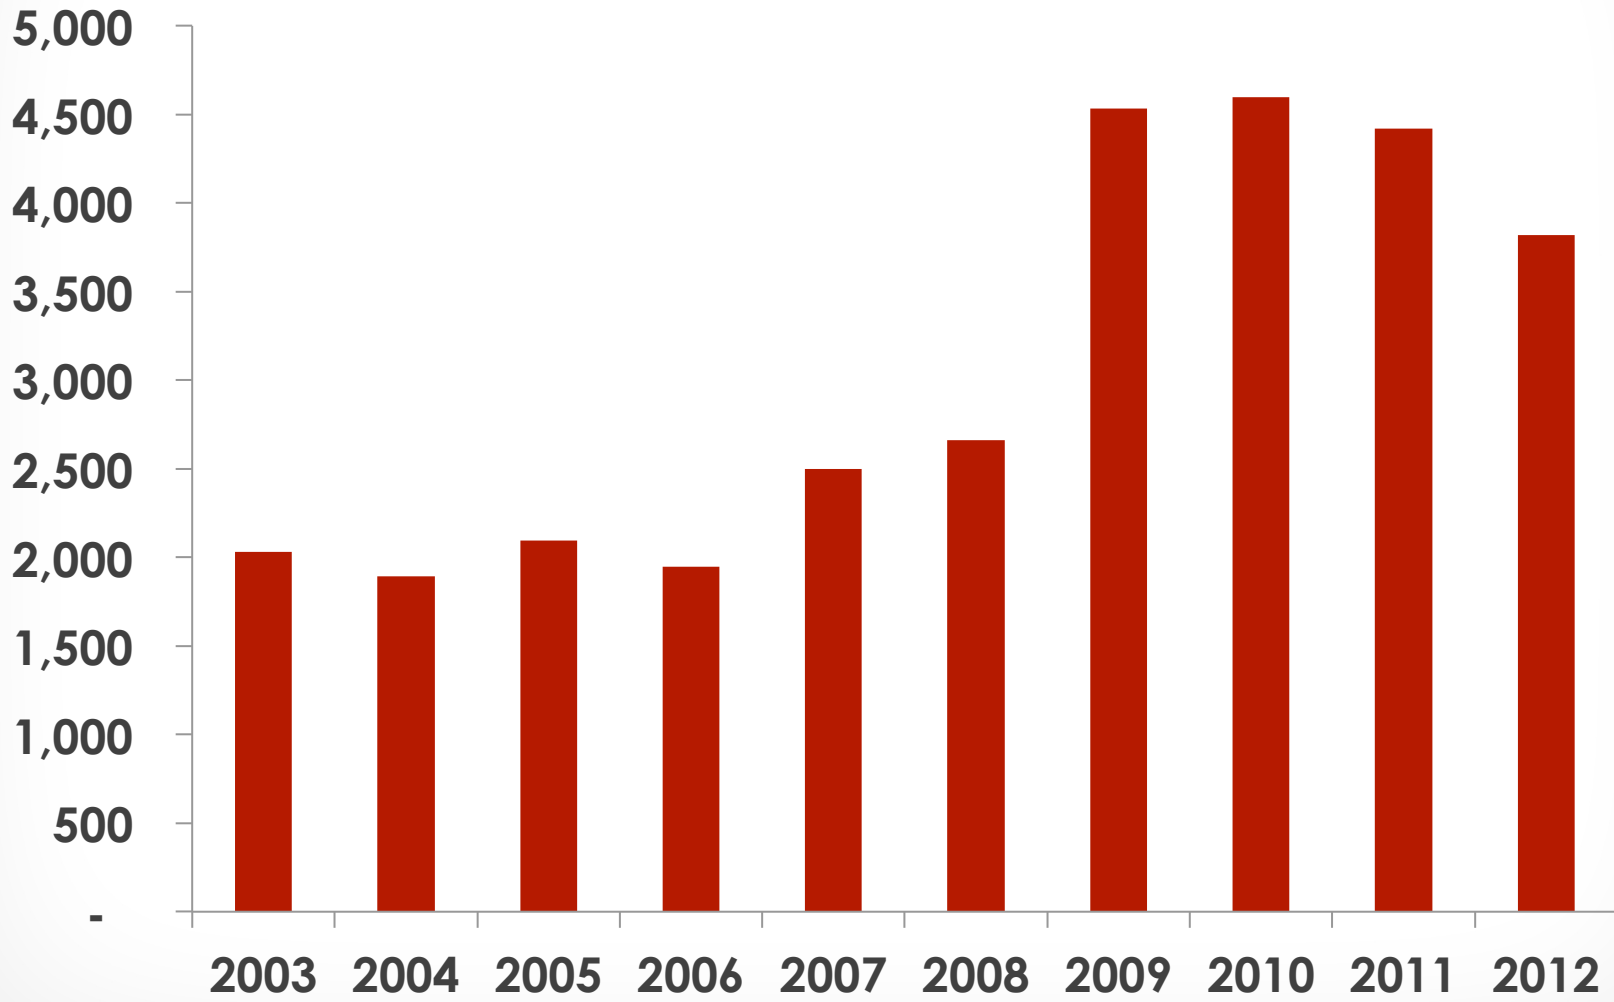

Chapter 3: Energy

Chart 3.1

WEATHERIZATION ASSISTANCE PROGRAM FUNDING

Budget authority in millions of dollars

Source: CRS, DOE

LIHEAP FUNDING

Outlays in millions of dollars

Source: CBO