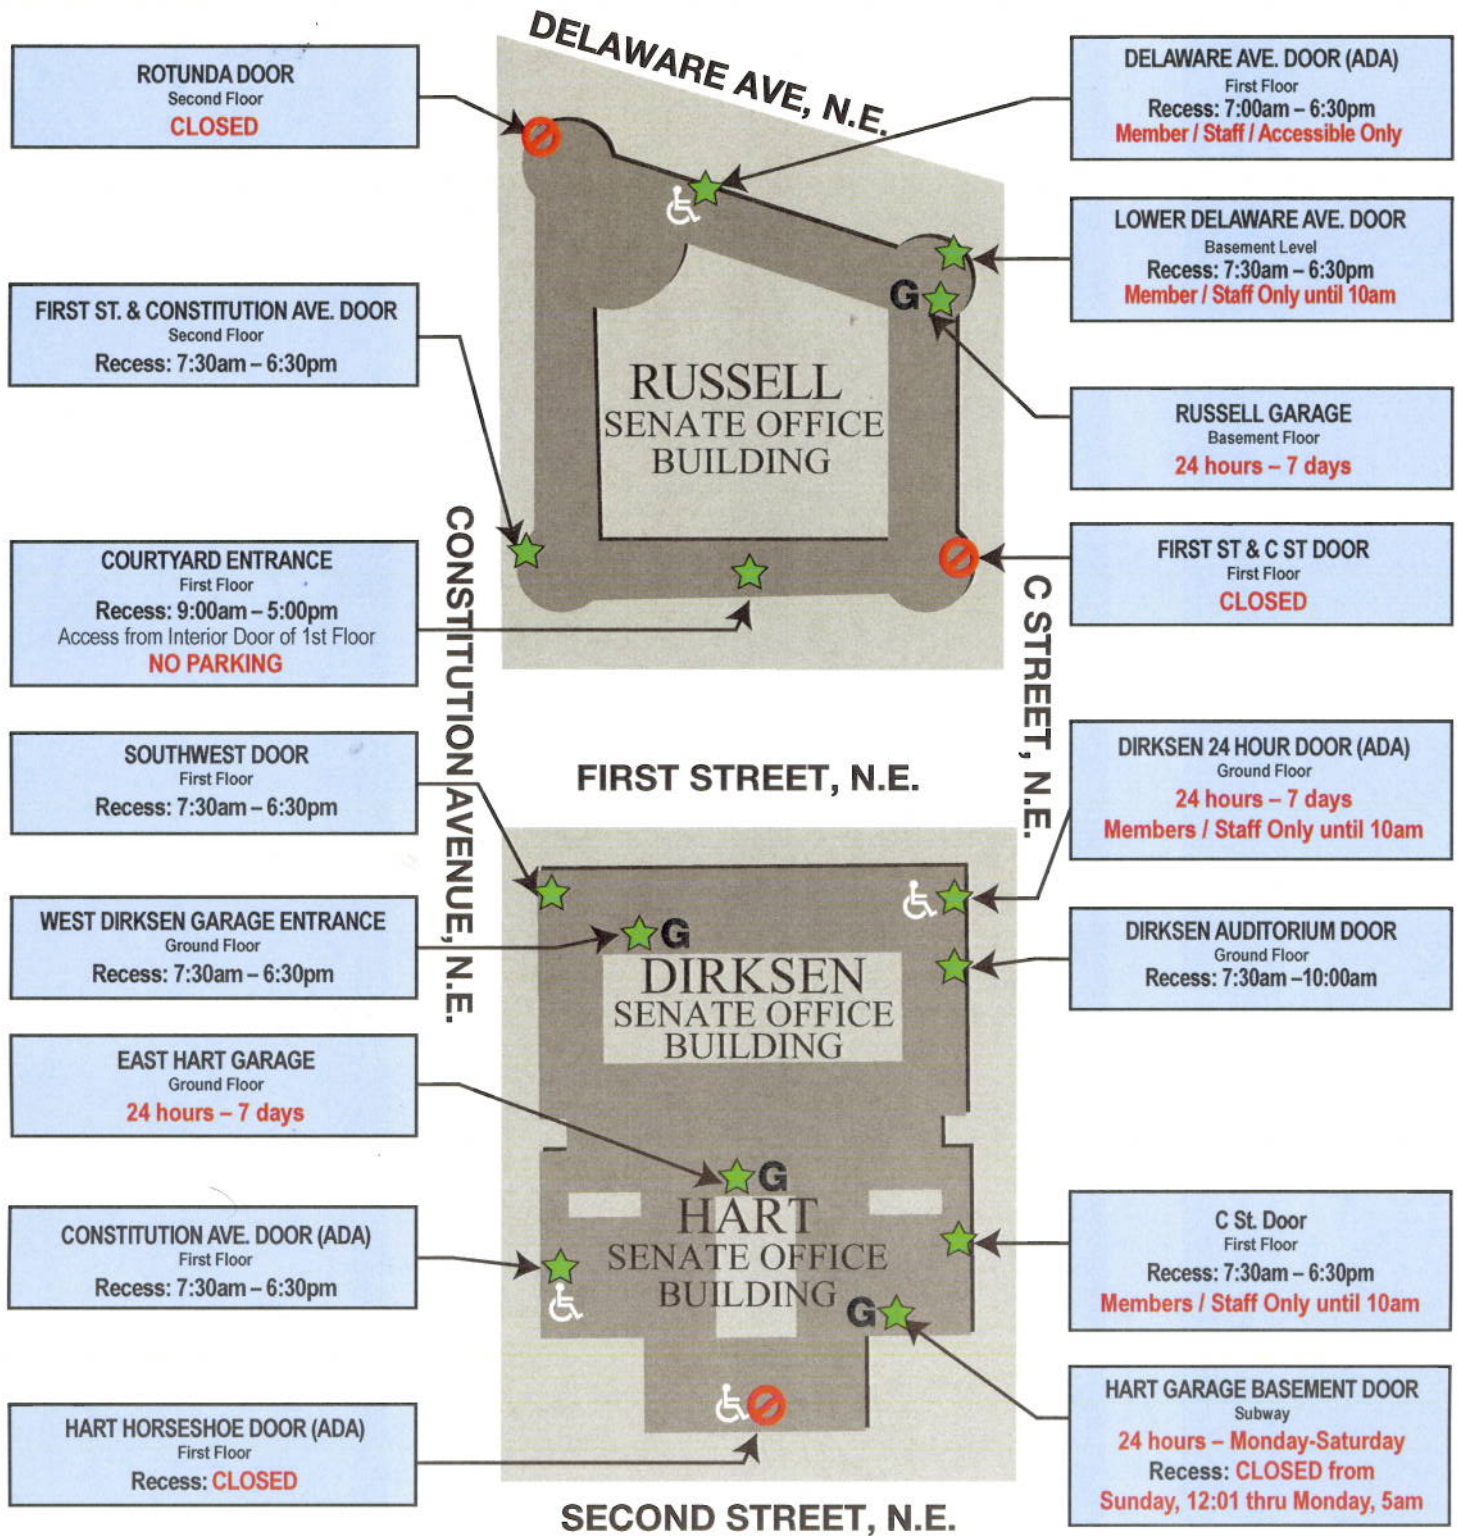

2014 SENATE OFFICE BUILDINGS DOOR MAP AND HOURS OF OPERATION* SENATE OUT of SESSION

* Approved by Committee on Rules and Administration and Sergeant at Arms (IPS)
* Subject to Published Legislative Calendar AND/OR Leadership Notification

Revised: February 2014

★ - OPEN ⓧ - CLOSED