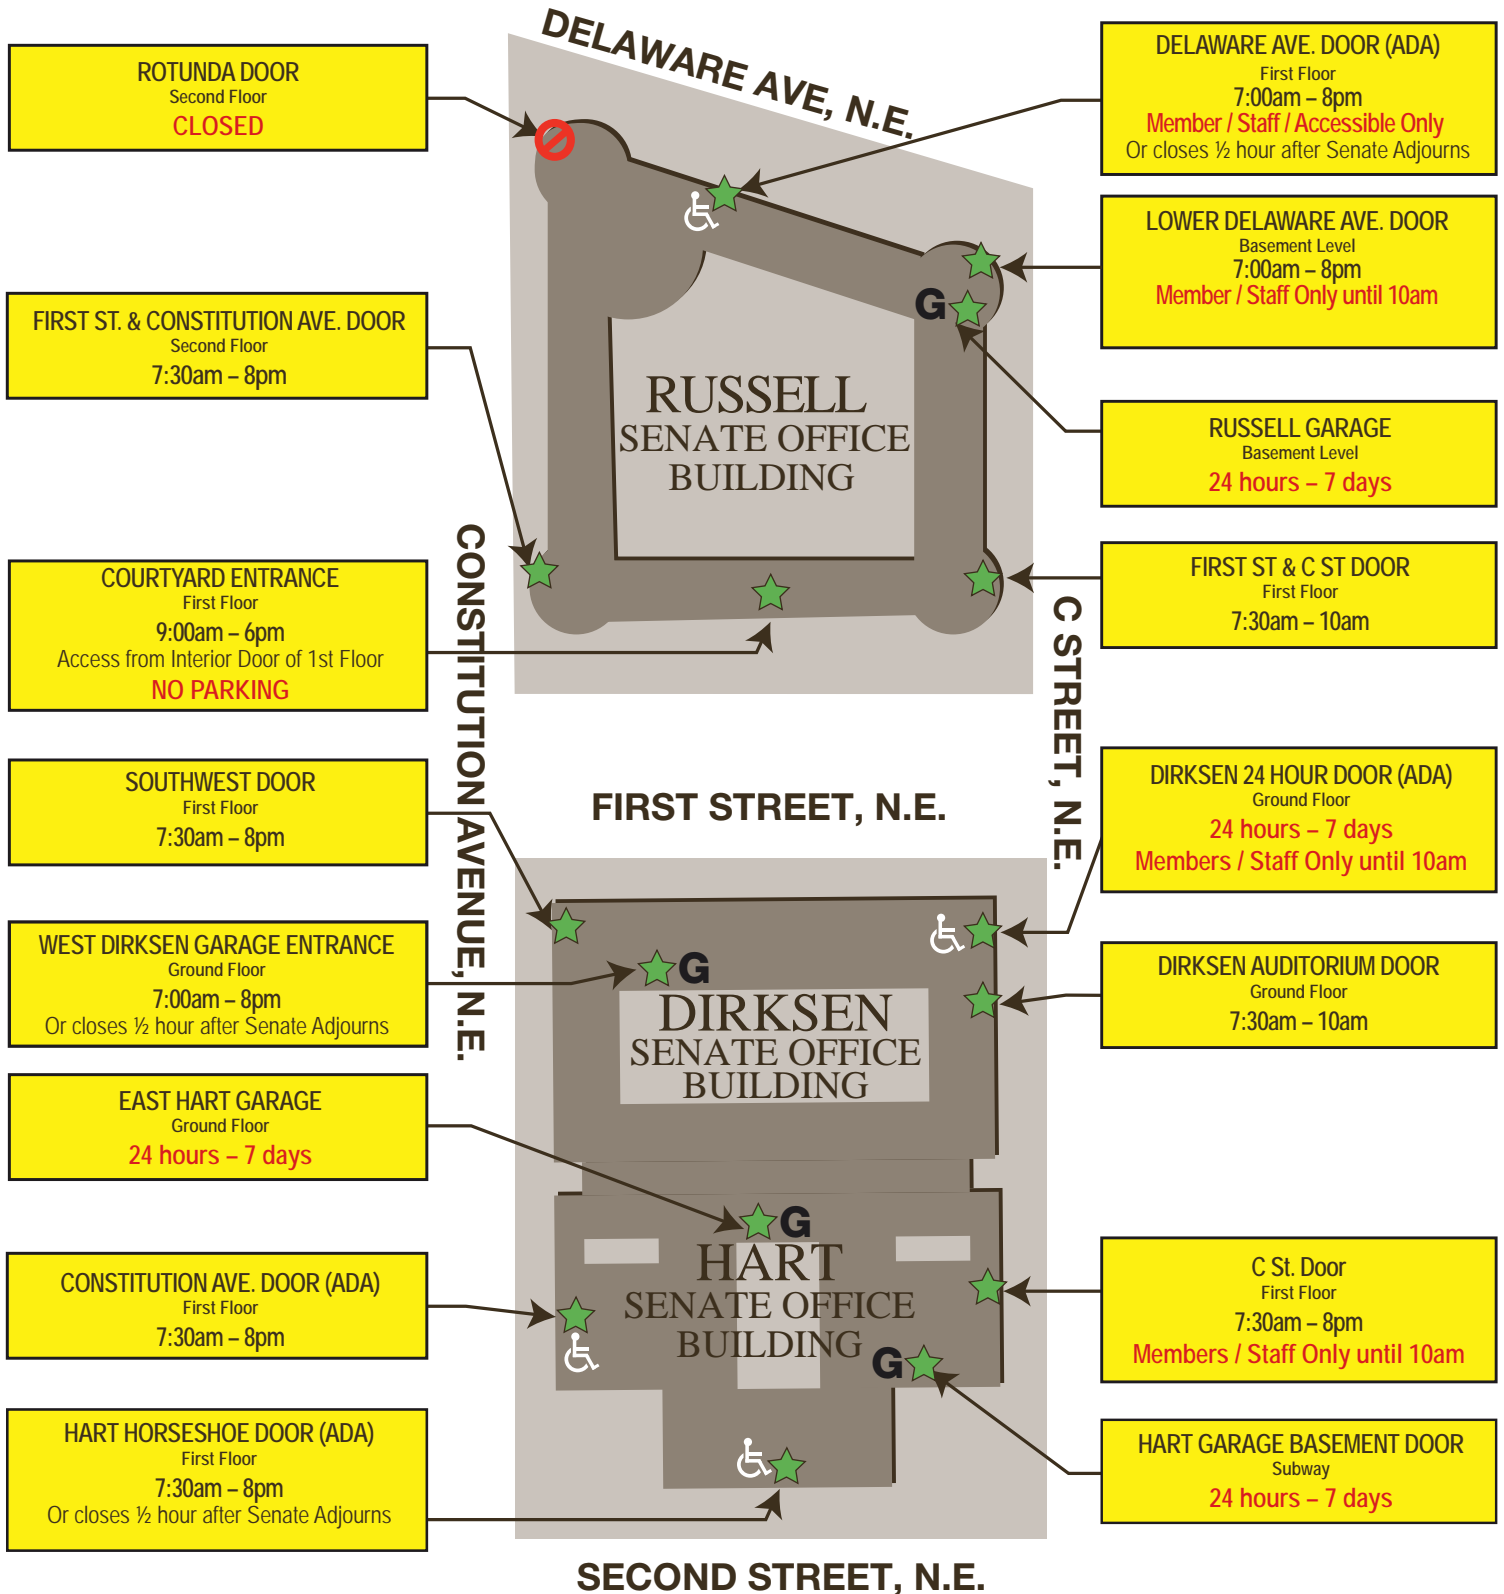

2014 SENATE OFFICE BUILDINGS DOOR MAP AND HOURS OF OPERATION* SENATE IN SESSION

* Approved by Committee on Rules and Administration and Sergeant at Arms (IPS)
* Subject to Published Legislative Calendar AND/OR Leadership Notification

Revised: April 2014

★ - OPEN ❌ - CLOSED