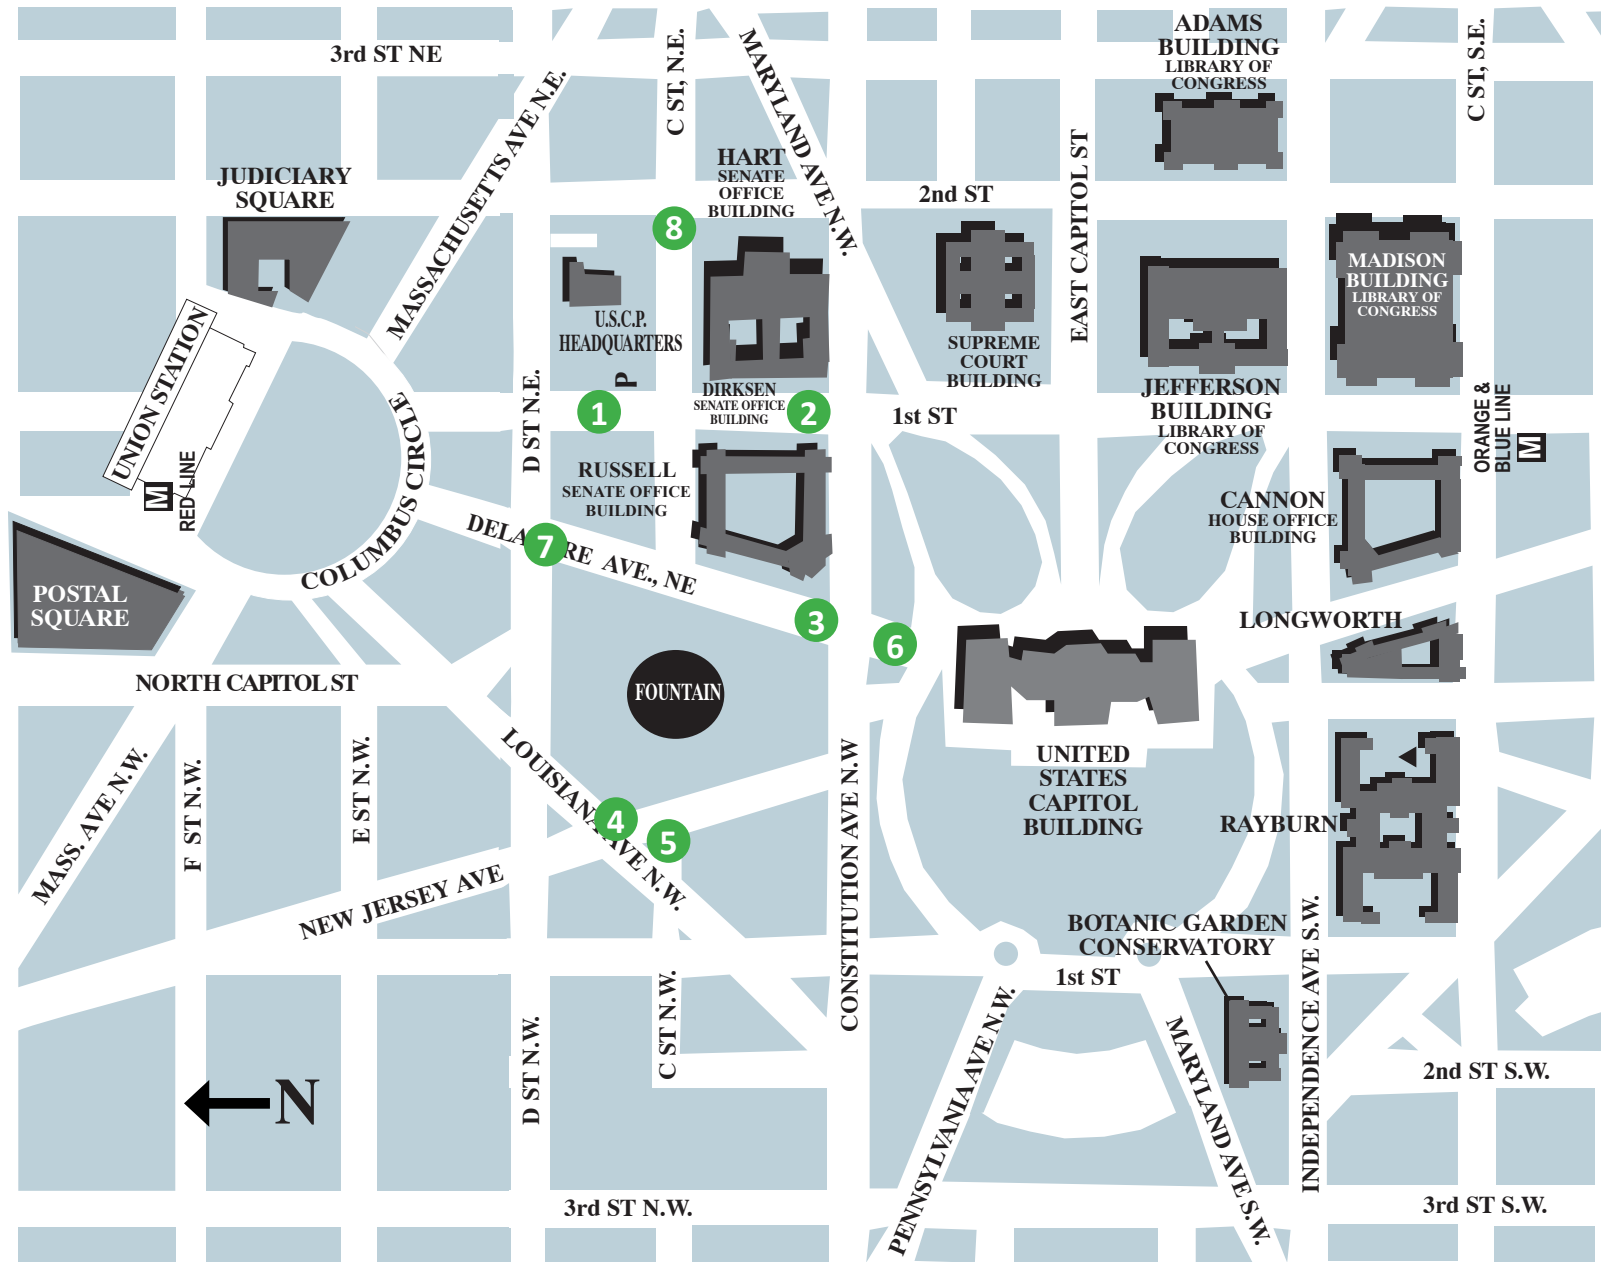

SENATE CAMPUS BARRICADE HOURS

- 1** 1st St. & D St, NE Barricade
M-F, 6 AM - 10:30 PM
Closes ½ hour after Senate Adjourns
- 2** 1st St. & Constitution Ave, NE Barricade
M-F, 5 AM - 10:30 PM
Closes ½ hour after Senate Adjourns
- 3** Delaware & Constitution Ave, NE Barricade
M-F, 7 AM - 7 PM
Closes ½ hour after Senate Adjourns
- 4** New Jersey & C St, NW Barricade
24 HOURS - 7 DAYS
INBOUND ONLY
- 5** CVC Loading Dock Barricade
M-F, 5 AM - 8 PM
- 6** North Barricade Capitol Plaza & NE/NW Drives
24 HOURS - 7 DAYS
- 7** Delaware & D St, NE Barricade
24 HOURS - 7 DAYS
OUTBOUND ONLY
- 8** 2nd & C St., NE Barricade
24 HOURS - 7 days
OUTBOUND ONLY