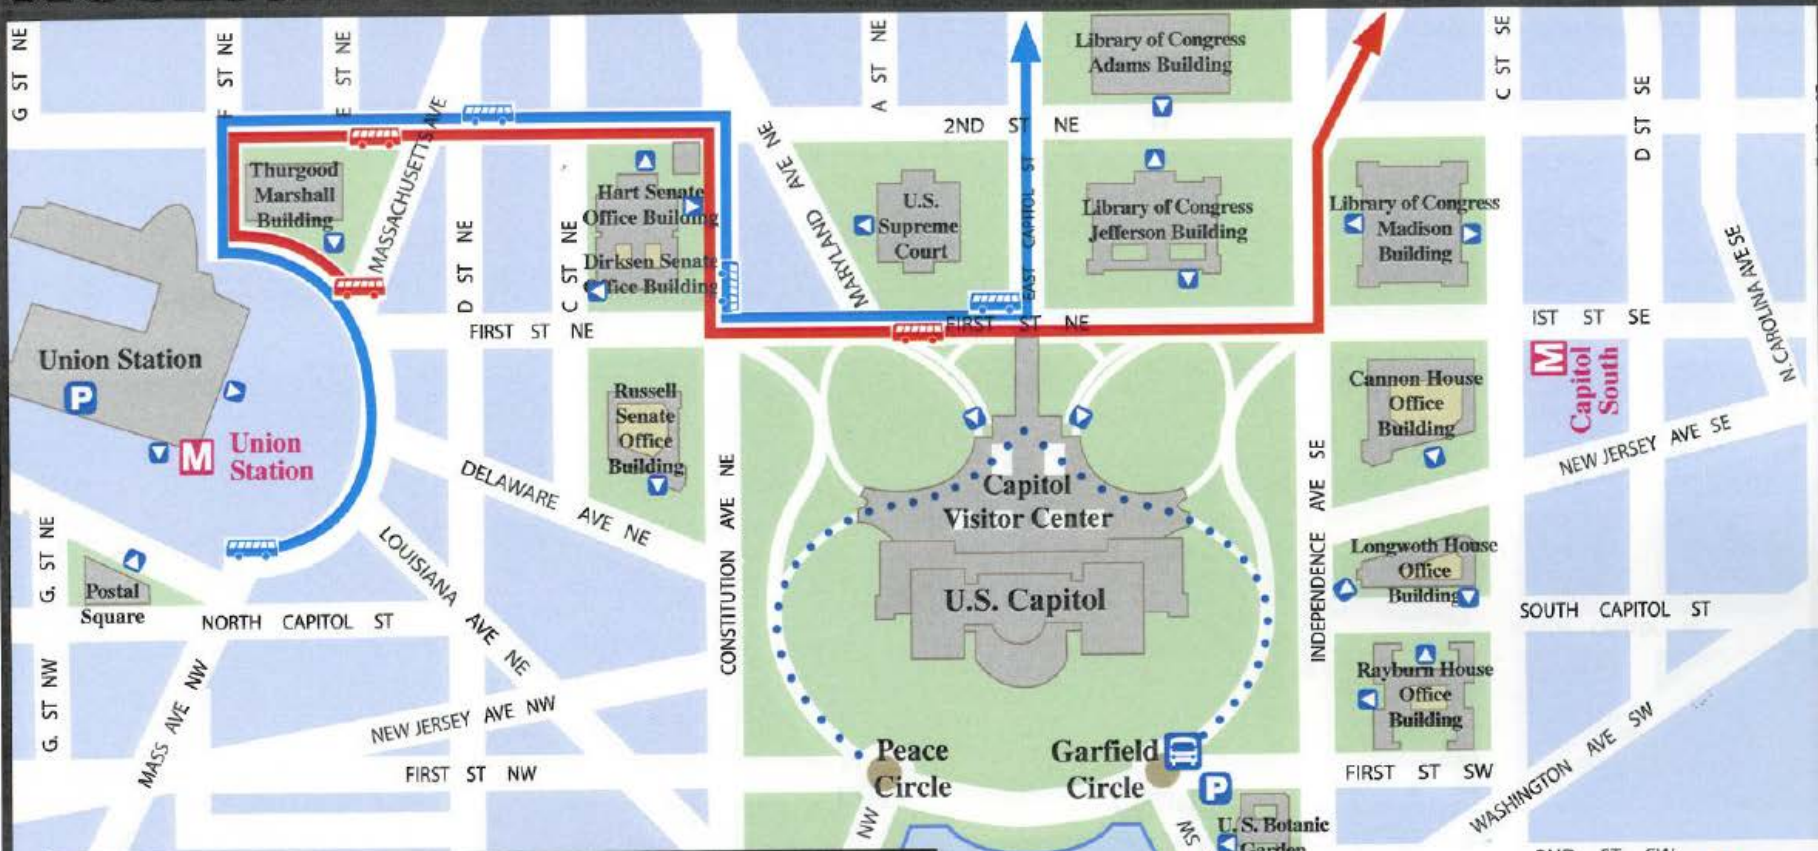

ACCESSIBLE TRANSPORTATION AT THE CAPITOL

Accessible Features

-  **Entrance**
 Entrance to the Capitol Visitor Center.
-  **Parking**
 Parking for visitors displaying a placard for people with disabilities. 4 parking spaces at the Botanic Garden. Space available on a first-come, first-serve basis only.
-  **Shuttle**
 Free Capitol Shuttle runs every few minutes from Garfield Circle to the Capitol Visitor Center entrance.
-  **Circulator Stop**
 Red Circulator buses marked "Navy Yard" leave Union Station every 10 minutes and stop at Capitol Visitor Center entrance. Fare: Regular \$1.00, Senior or disabled .50¢.
-  **Metro Bus Stop 96,97**
 Fare: Regular \$1.60, Senior or disabled .90¢.