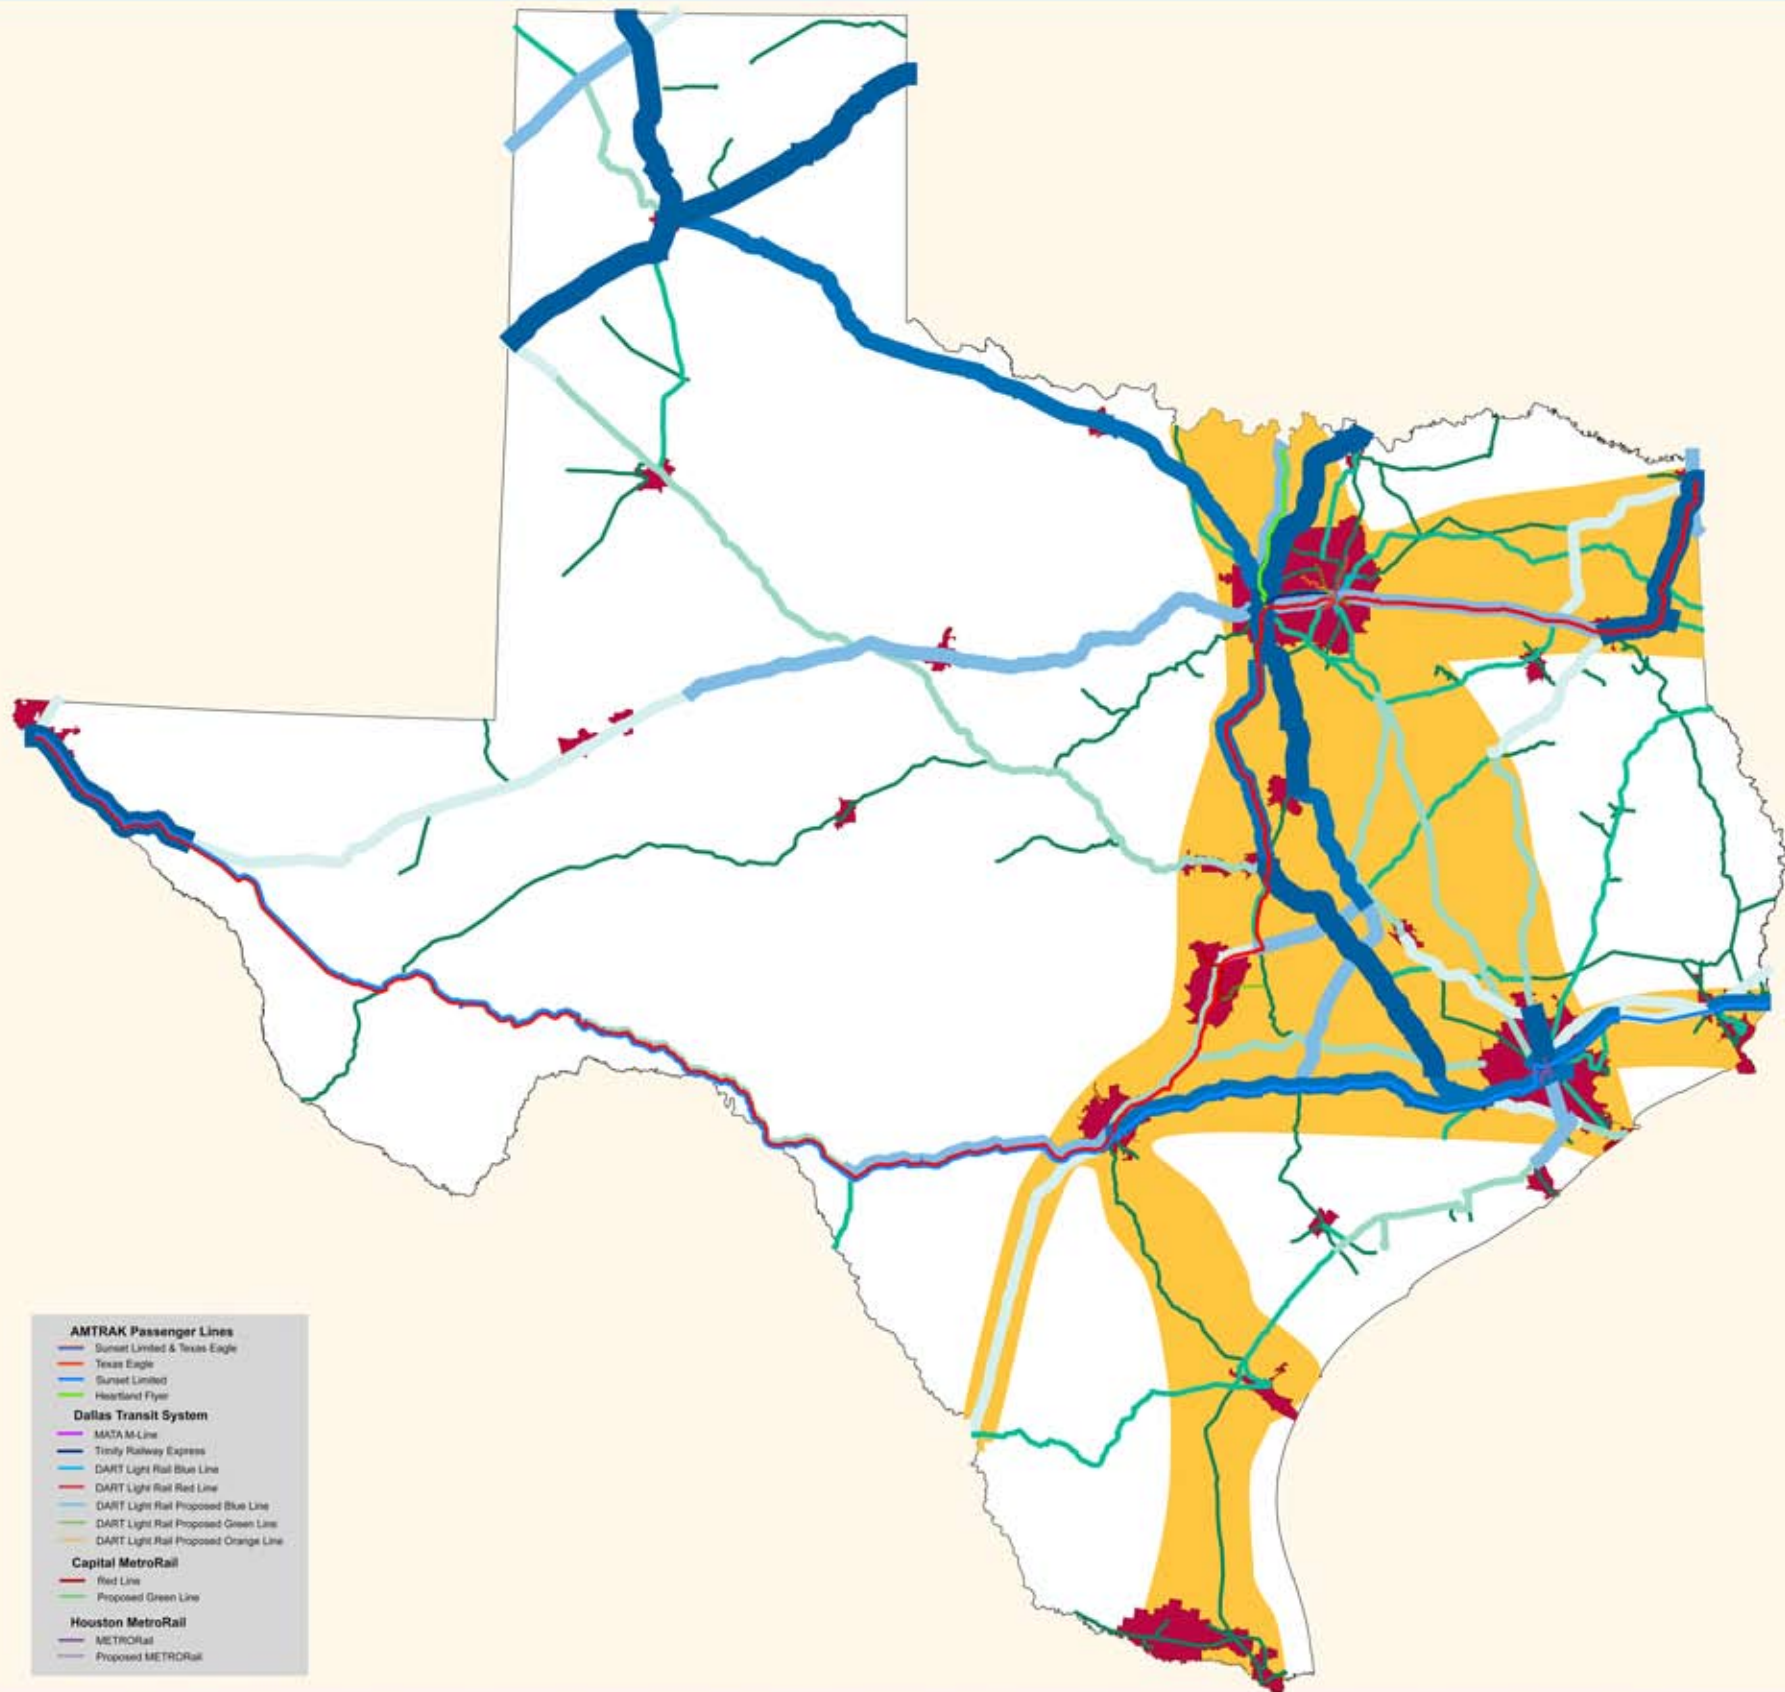

Texas Current Passenger Rail

0 50 100
MILES