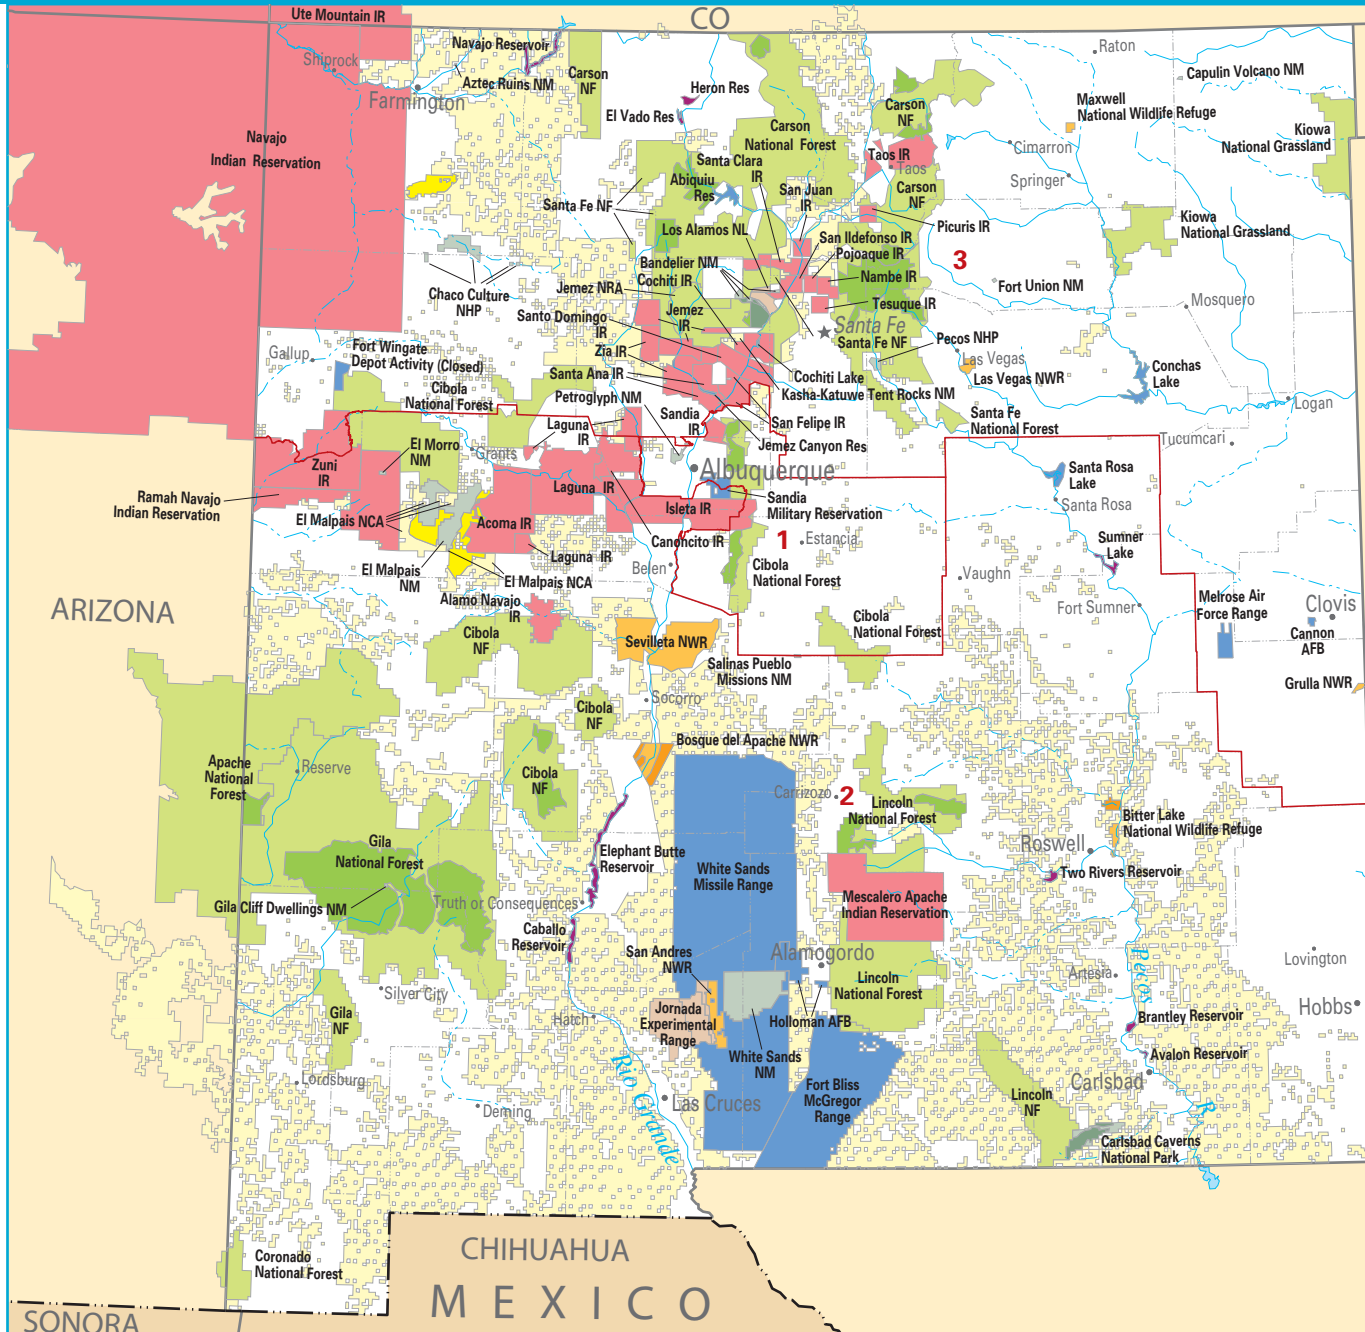

FEDERAL LANDS AND INDIAN RESERVATIONS

- Bureau of Indian Affairs
- Bureau of Land Management / Wilderness
- Bureau of Reclamation
- Department of Defense (includes Army Corps of Engineers lakes)
- Fish and Wildlife Service / Wilderness
- Forest Service / Wilderness
- National Park Service / Wilderness
- Other agencies
- 1 Congressional Districts

Some small sites are not shown, especially in urban areas.

Albers equal area projection

Abbreviations

- AFB Air Force Base
- IR Indian Reservation
- NCA National Conservation Area
- NF National Forest
- NHP National Historical Park
- NL National Laboratory
- NM National Monument
- NRA National Recreation Area
- NWR National Wildlife Refuge
- Res Reservoir

SONORA

CHIHUAHUA
MEXICO