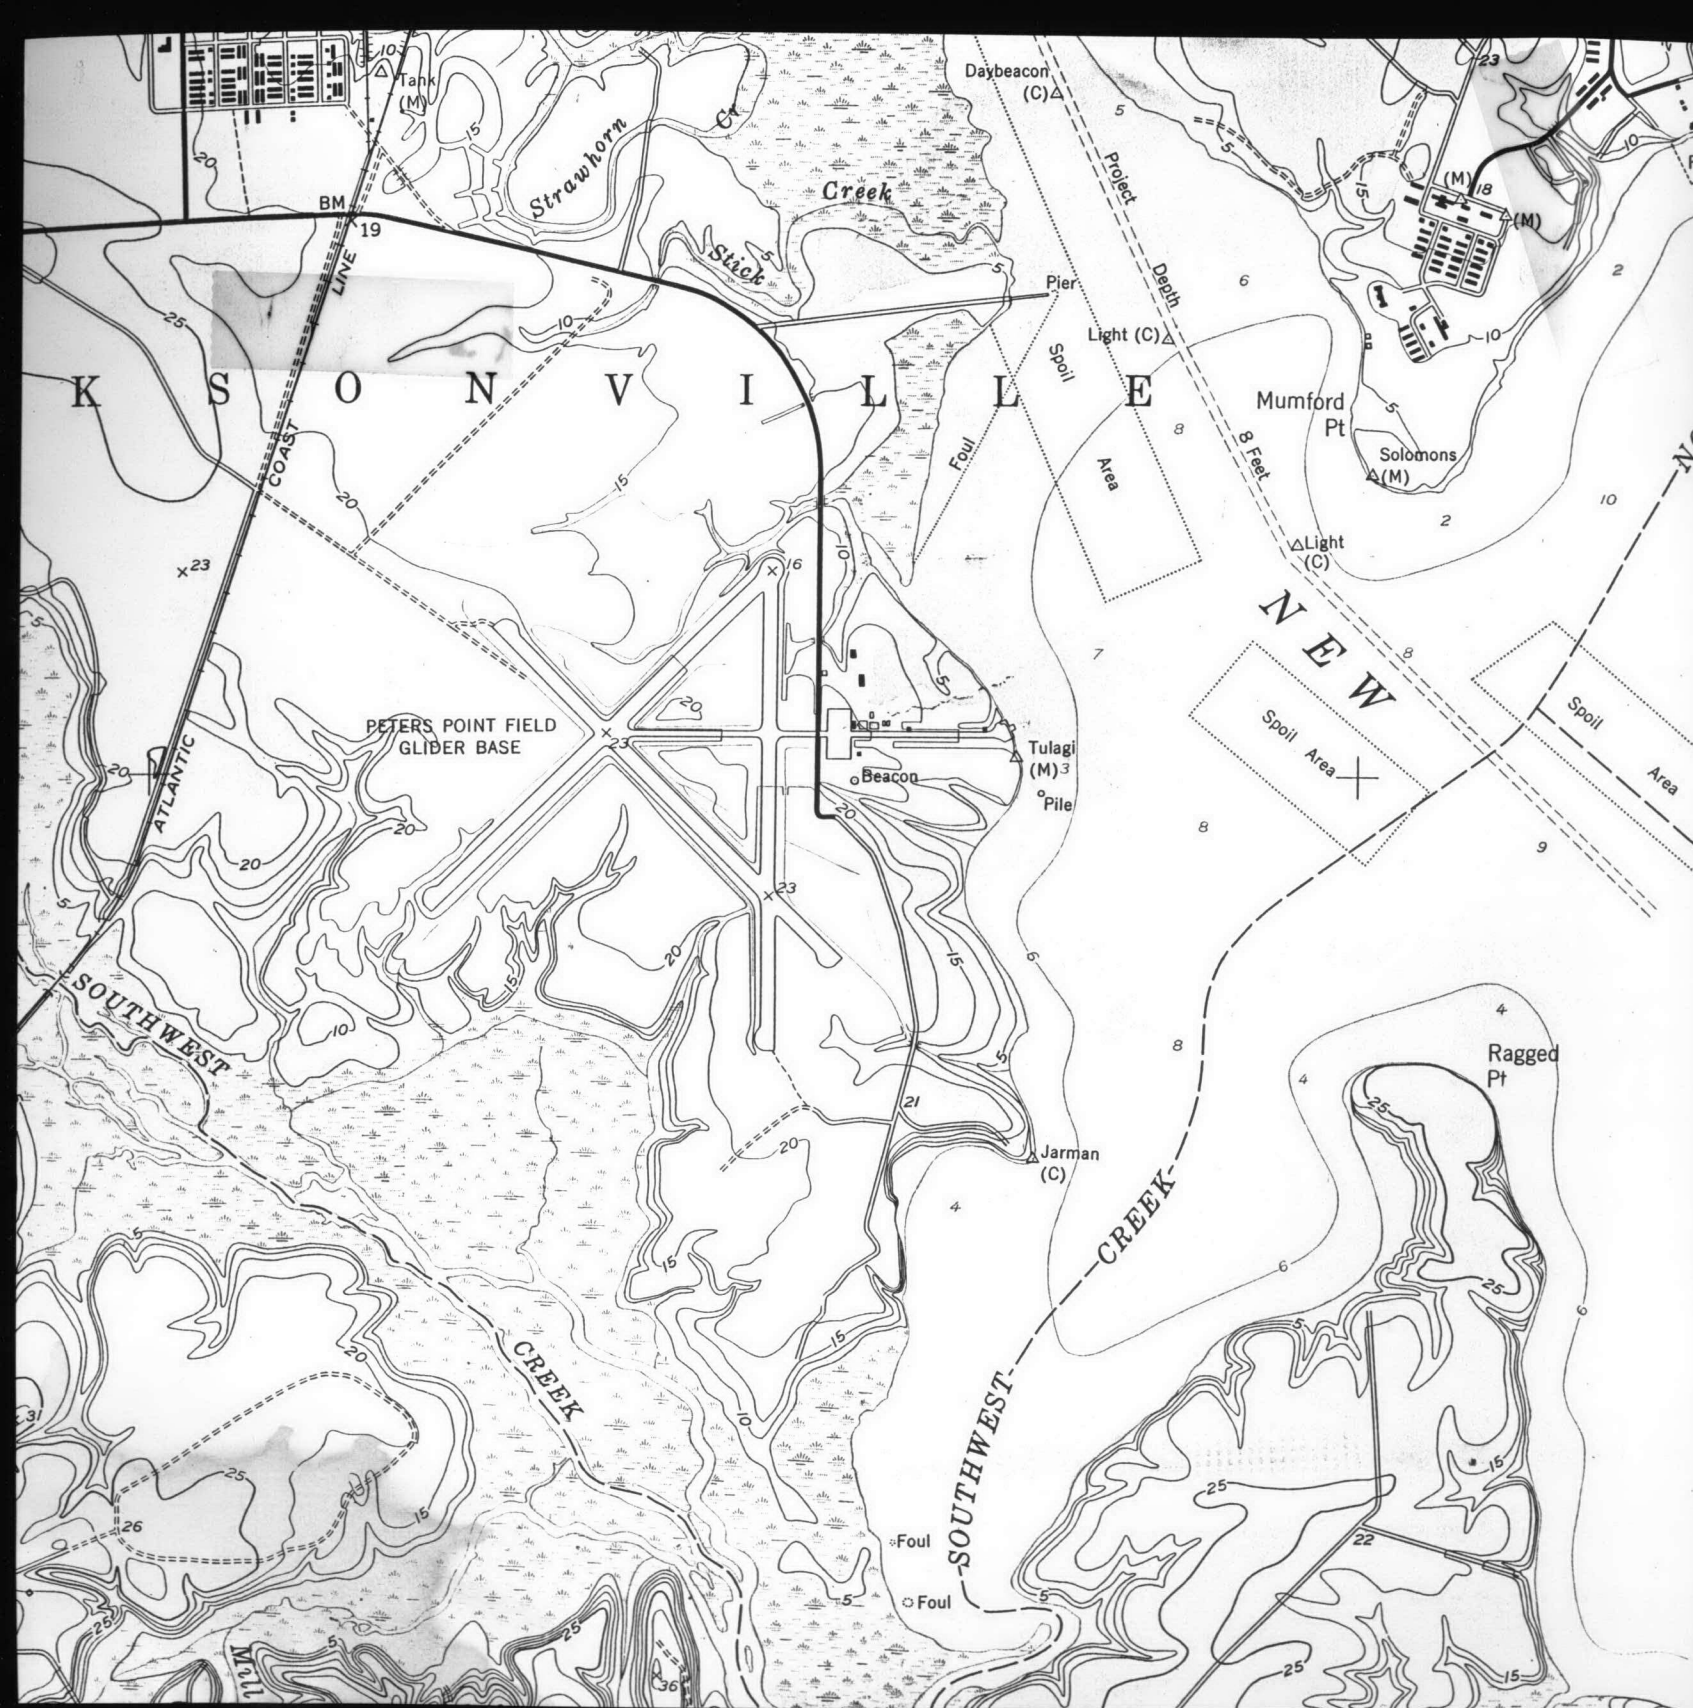

FIGURE 2 A
CAMP LEJEUNE

LOCATION MAP OF STUDY AREA 48
JACKSONVILLE SOUTH, NC QUAD
APPROX. SCALE 1:24,000

↑
N

JACKSONVILLE SOUTH NC QUAD
APPOR. SCALE 1:24,000
LOCATION MAP OF STUDY AREA 48

FIGURE 2 A
LAND LEASE