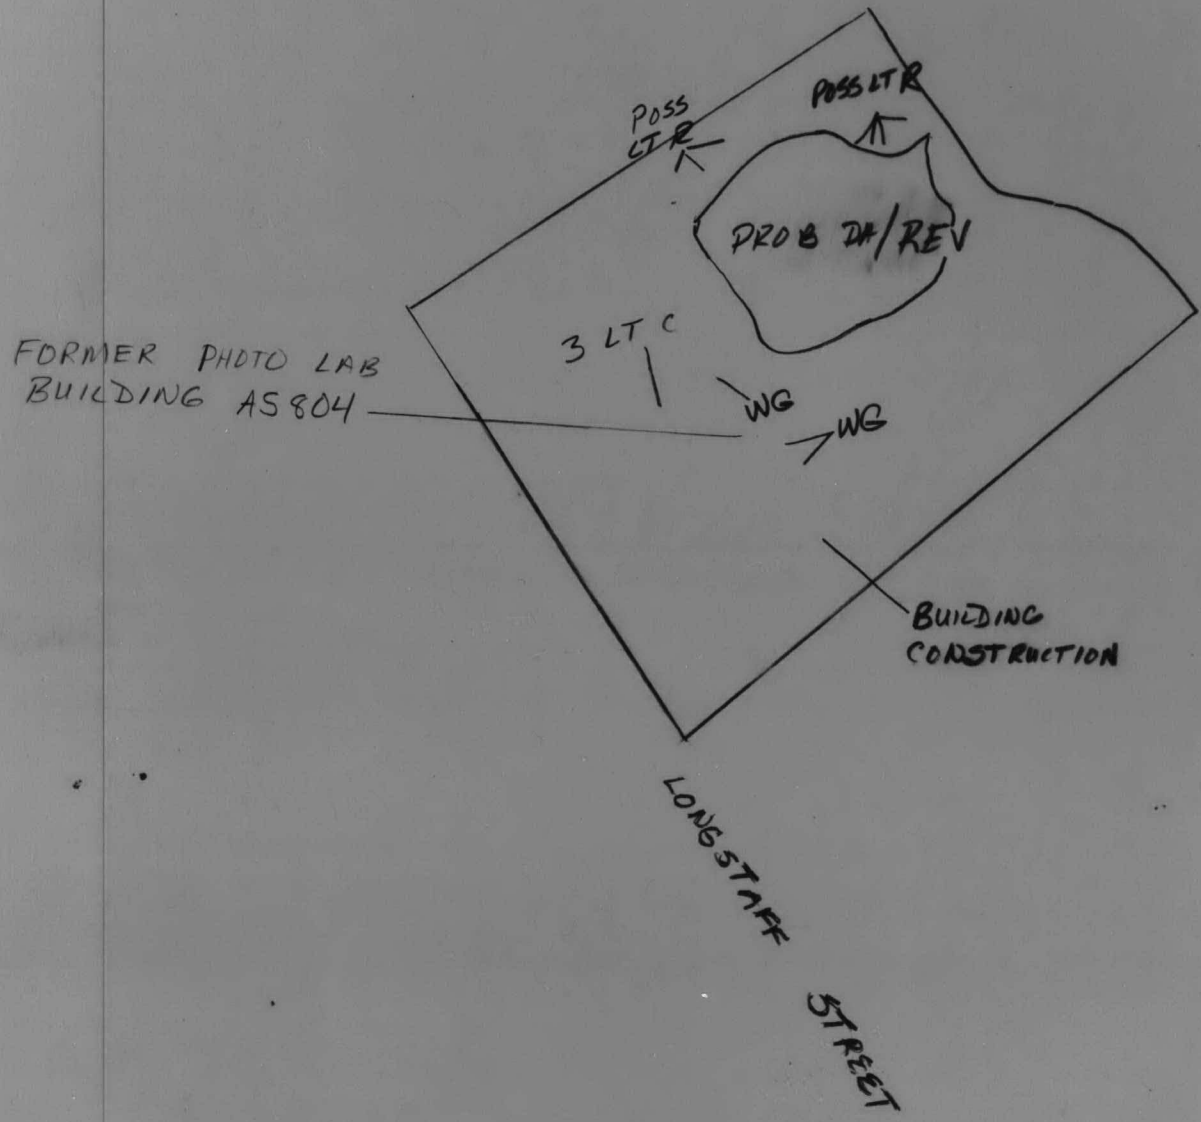

NEW RIVER

N
S

R# 2972

F# 993

(11)

STUDY AREA 48
OCTOBER 4, 1970

APPROX. SCALE
1:900

FIGURE 29
CAMP LEJEUNE STUDY AREA 48