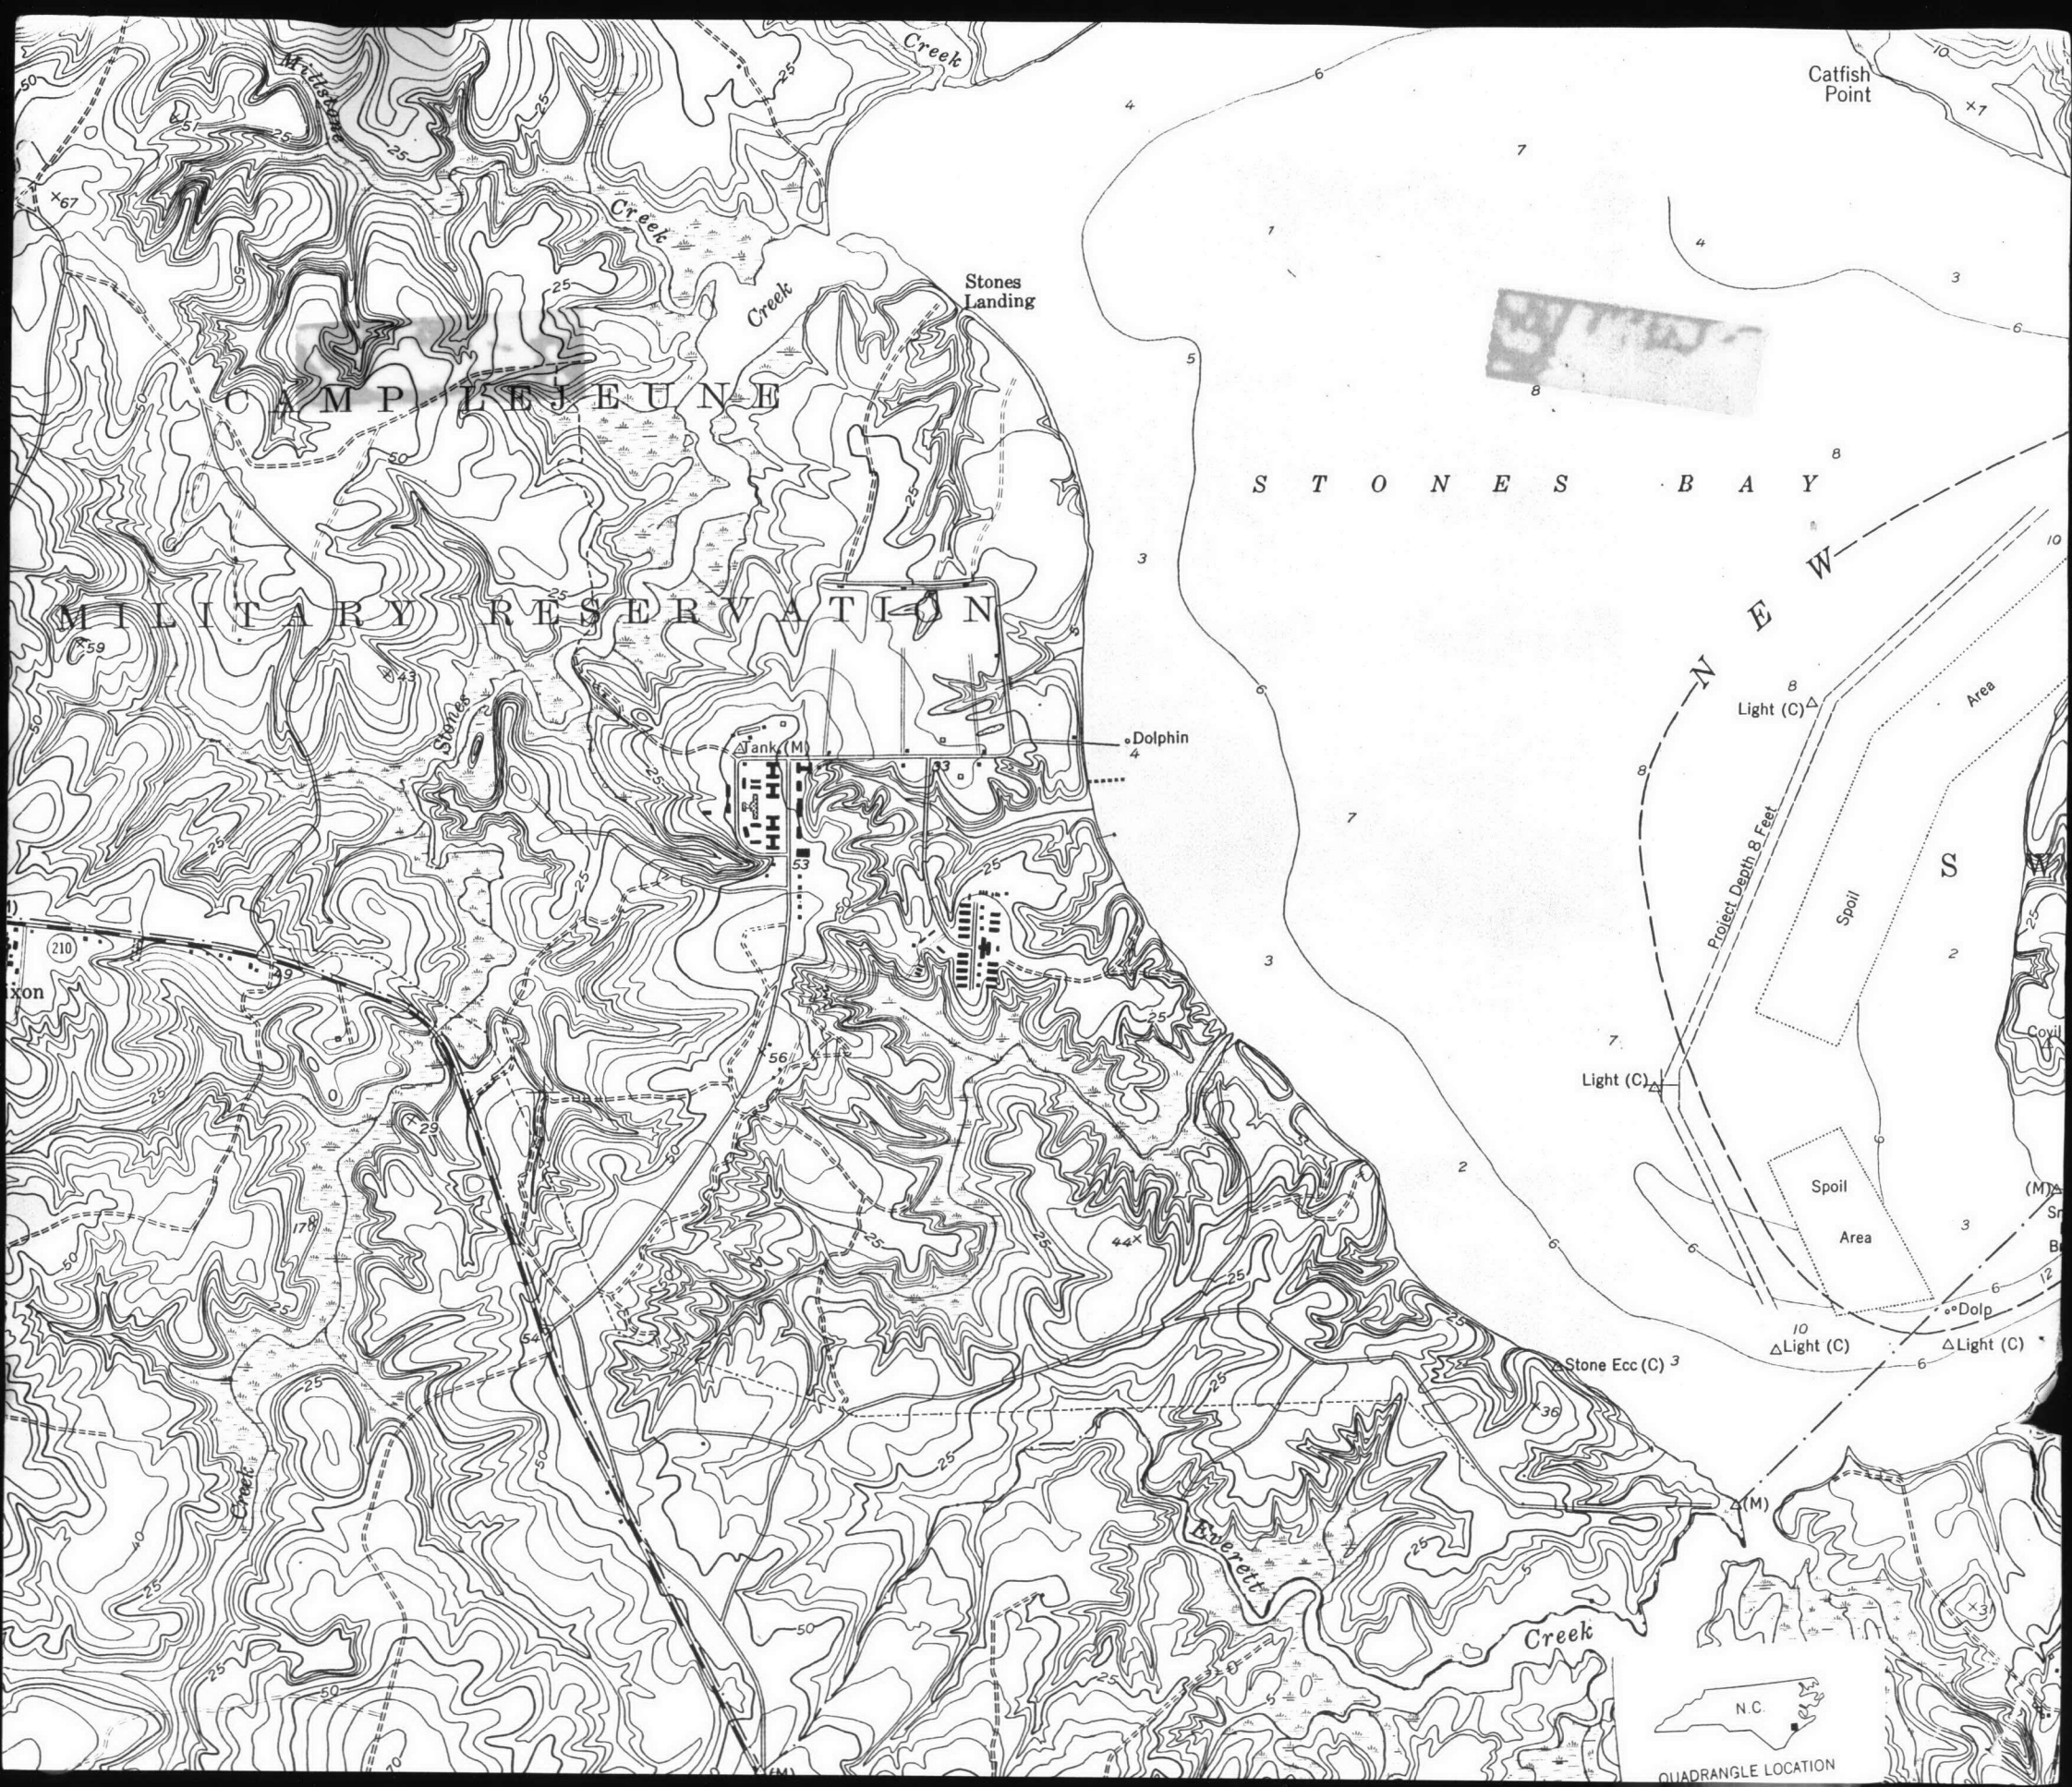

LOCATION MAP OF STUDY AREA 69
SWEETS FERRY, NC SOUND
APPROXIMATE SCALE 1:4000

CAMP LEJEUNE
FIGURE 2B

FIGURE 30
CAMP LEJEUNE

STUDY AREA 69
FEBRUARY 1, 1956

APPROX. SCALE 1:1900

FIGURE 30
CAMP LEJEUNE

STUDY AREA 69
FEBRUARY 1, 1956