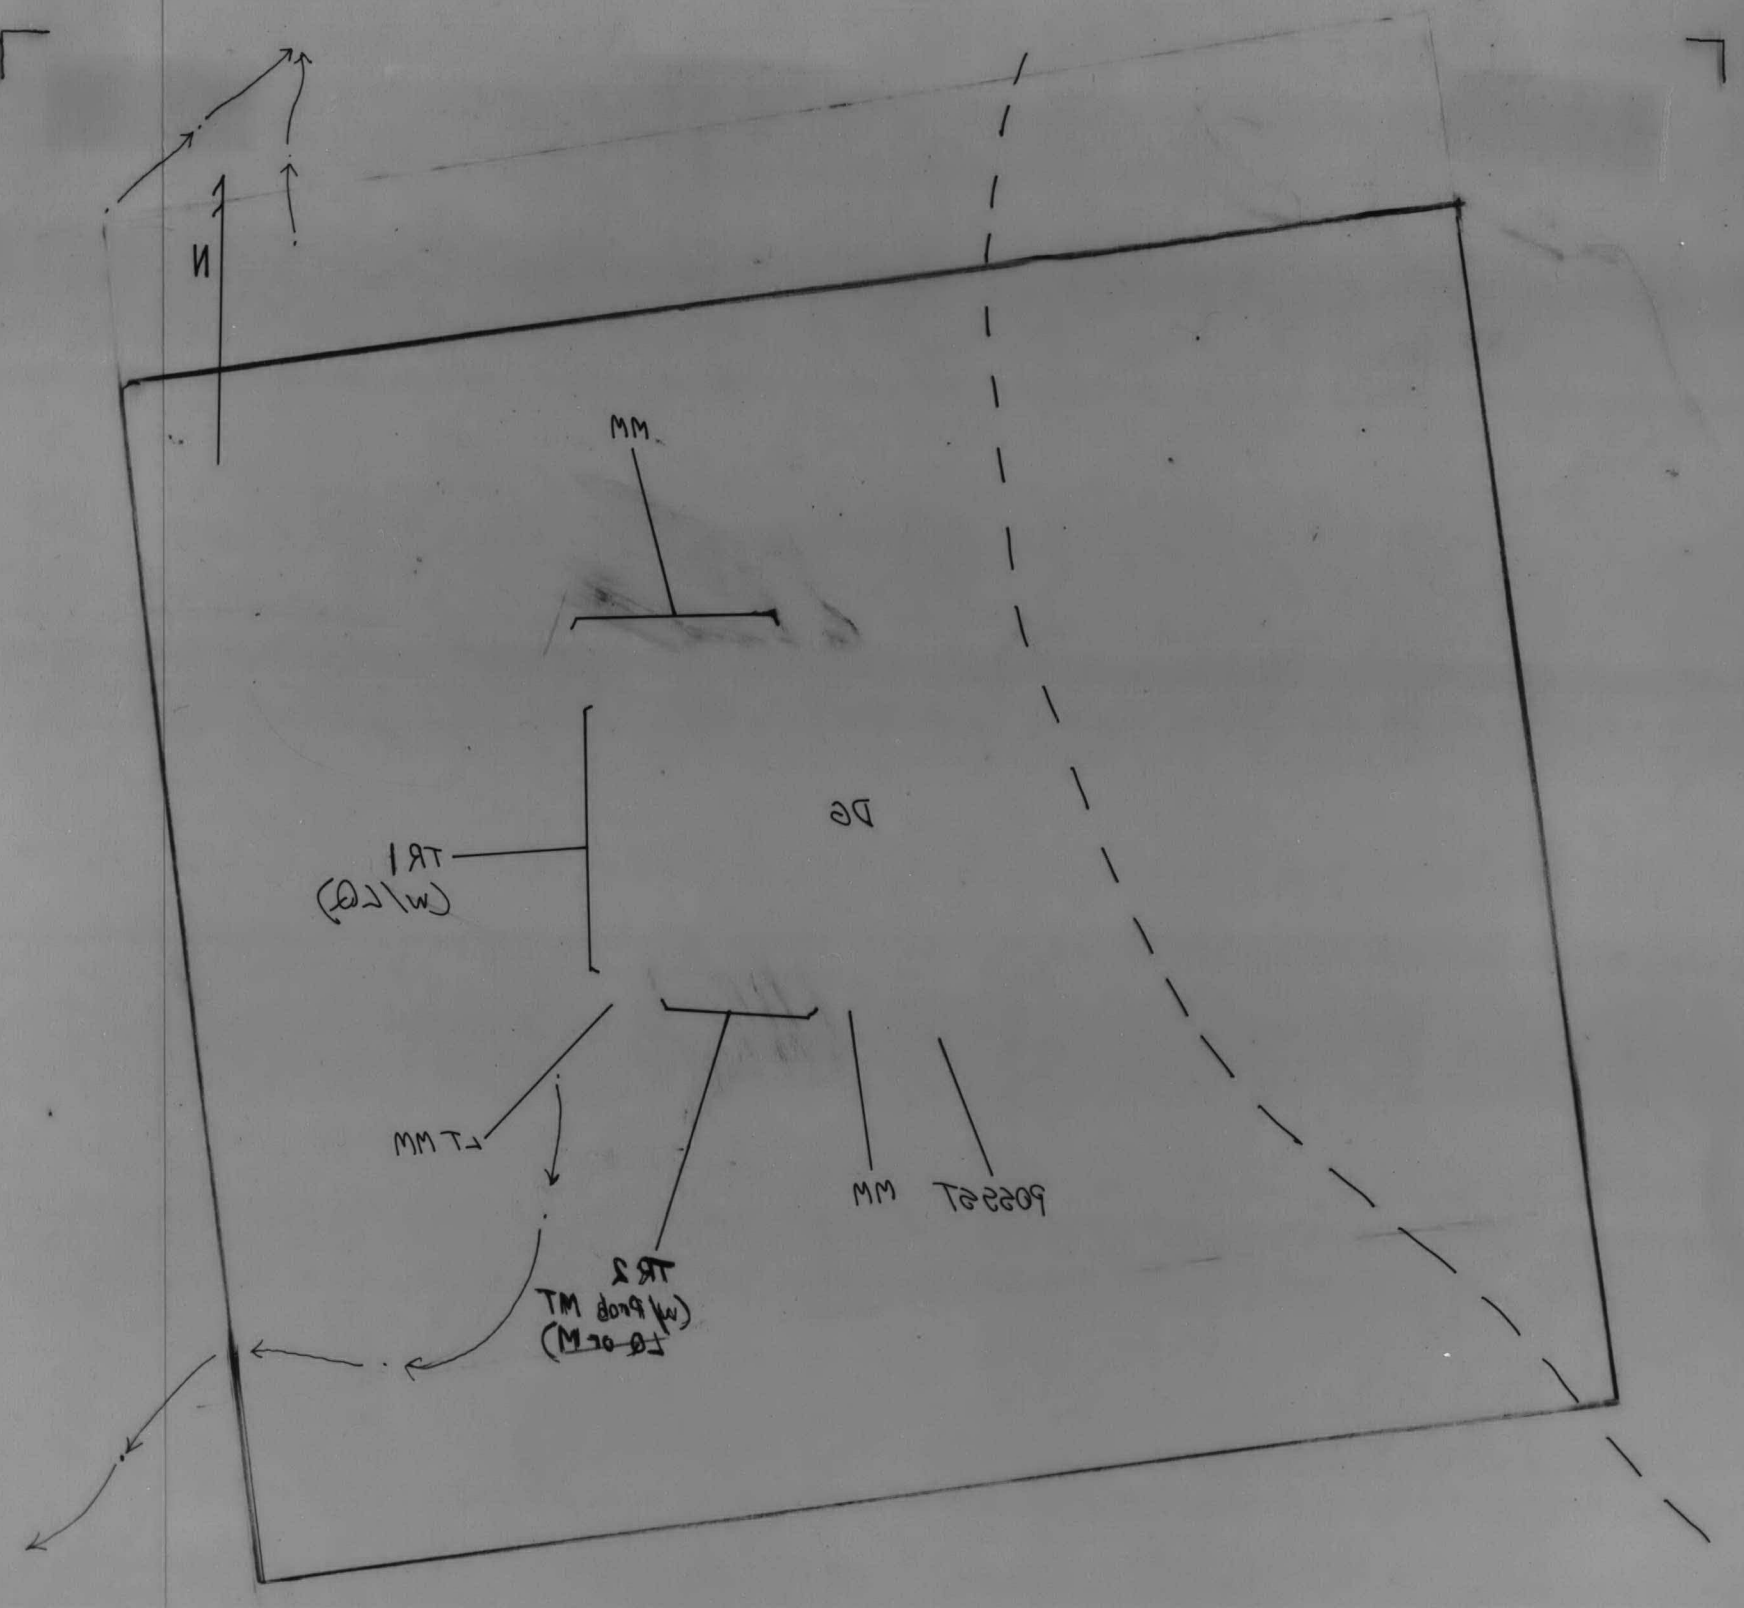

APPROX. SCALE 1:1900

STUDY AREA CD
FEBRUARY 1956

CAMP LEZONE
FIGURE 30