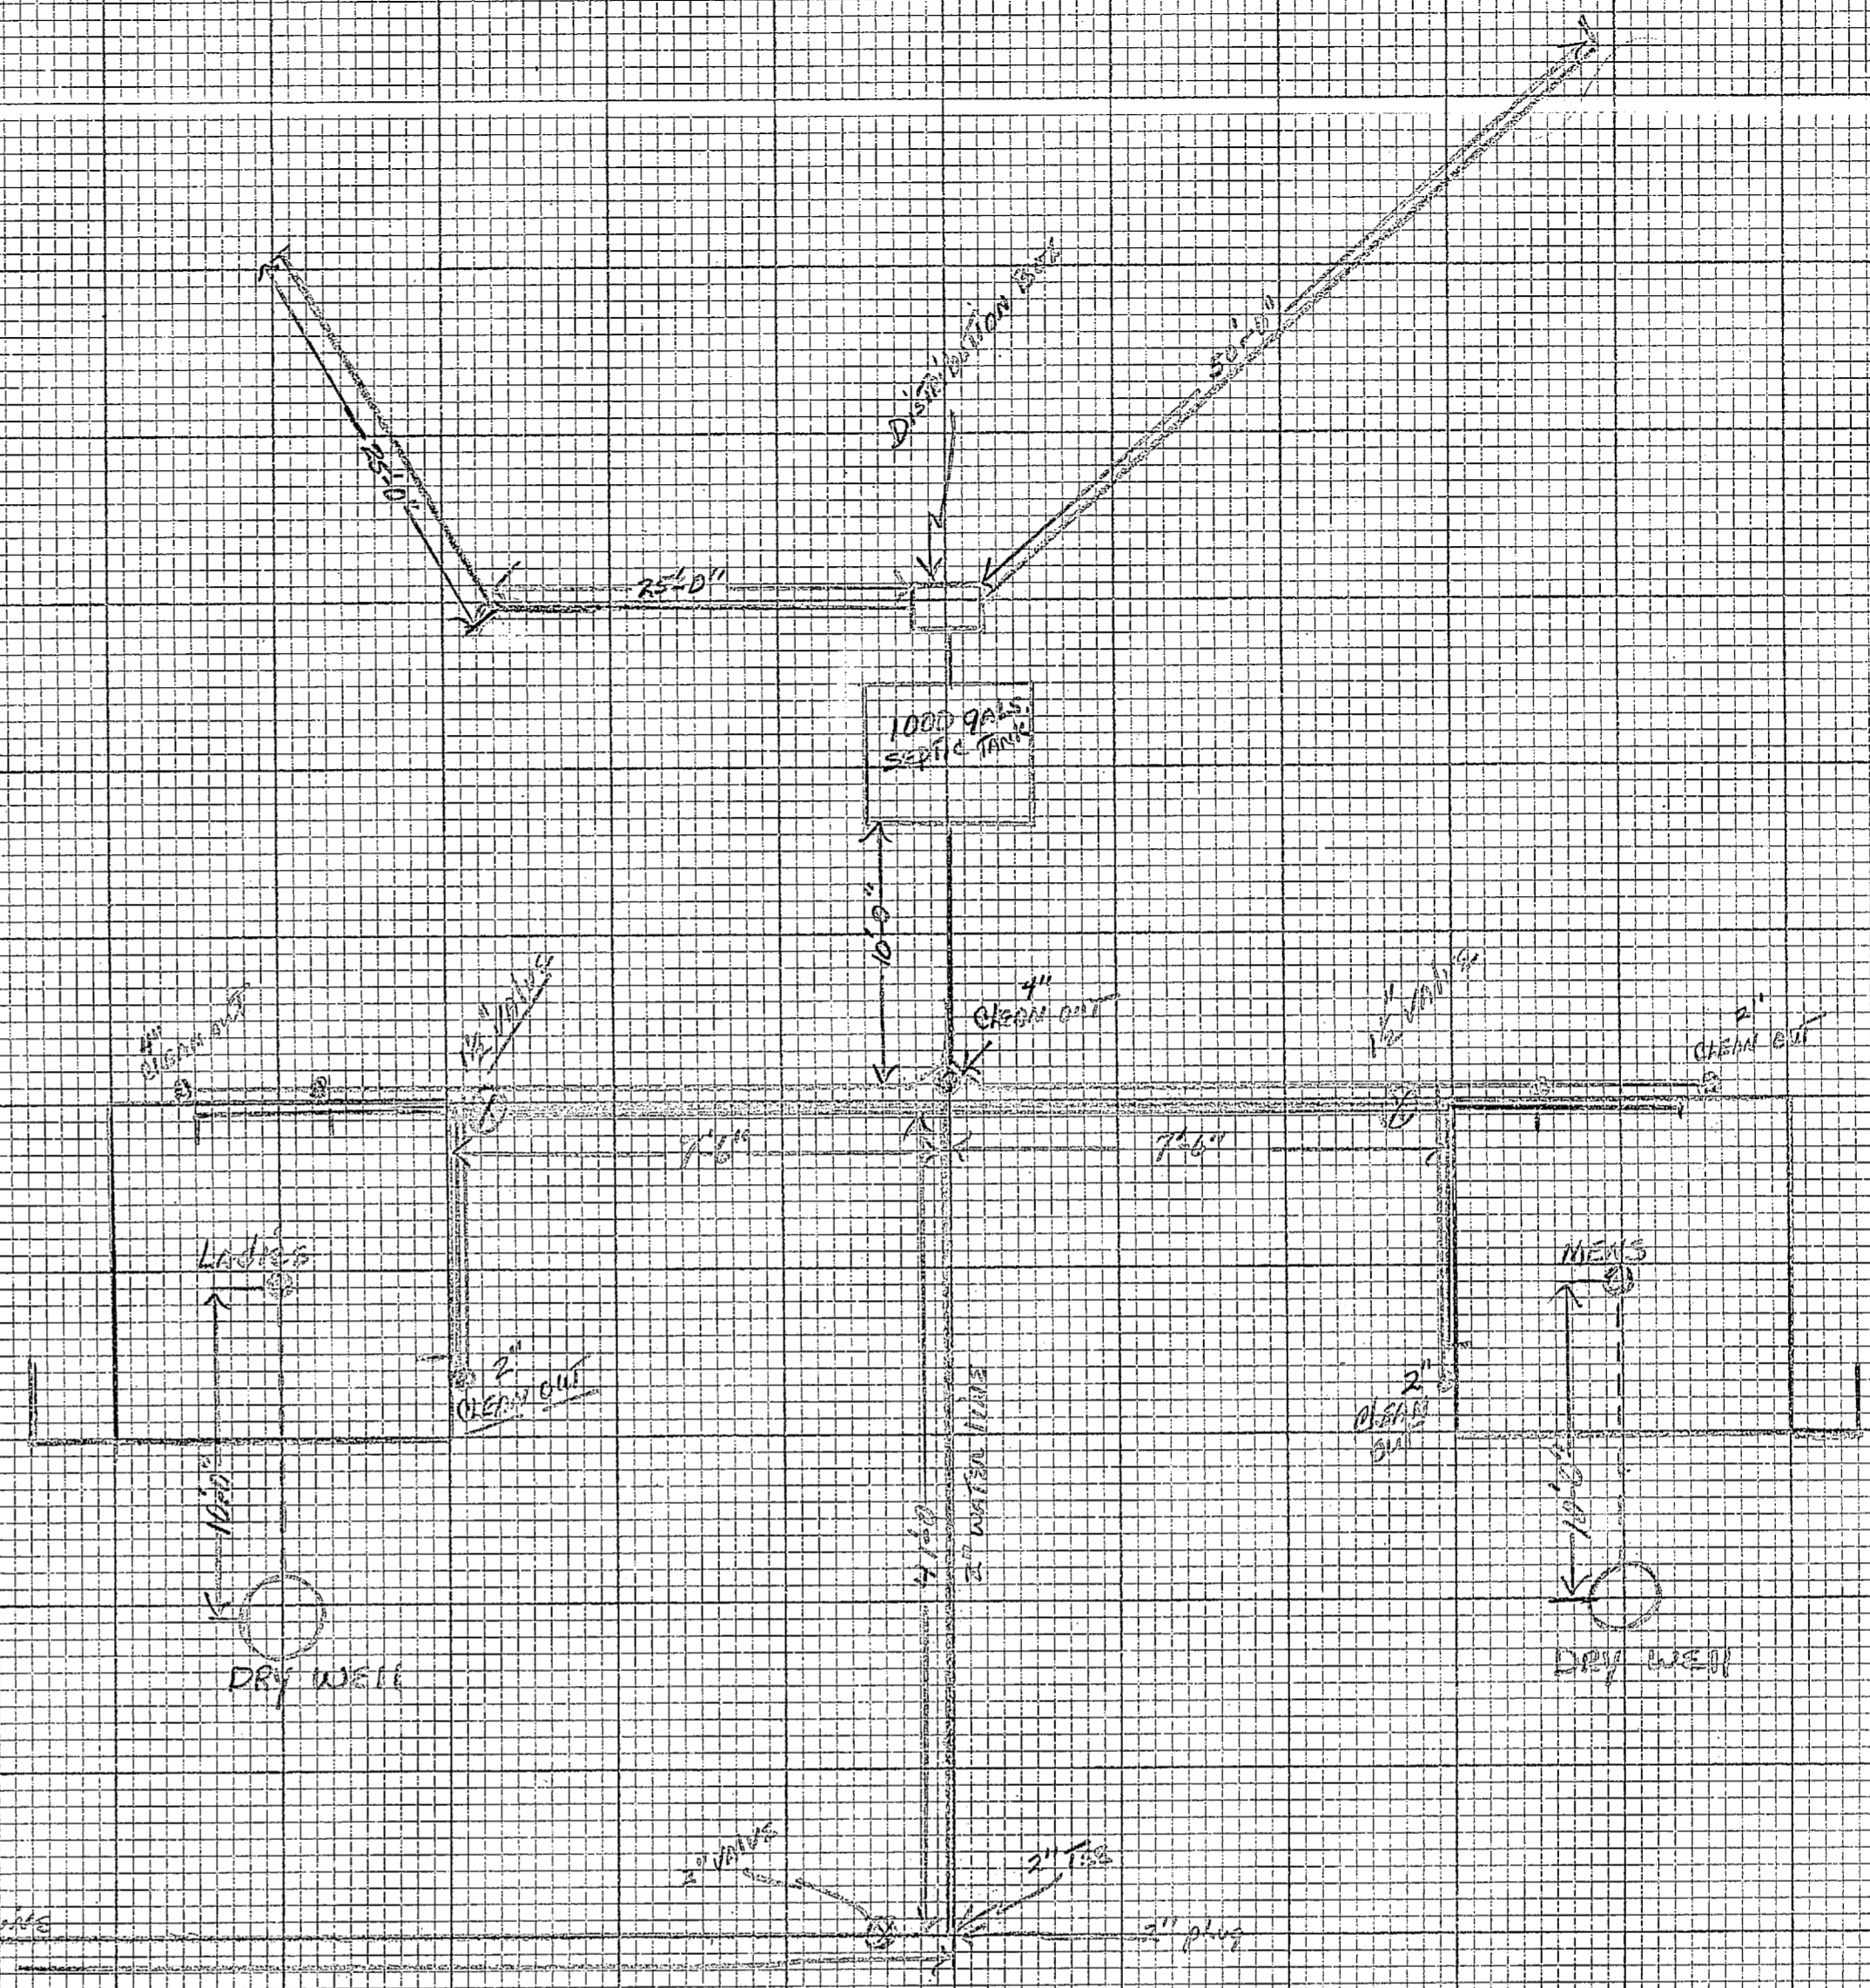

TELEPHONE POLE

STONE ST

STONE ST

TELEPHONE POLE

TELEPHONE POLE

80'-0"

12'-0" OK

STONE STREET SCHOOL
LITTLE LEAGUE BATH PARK