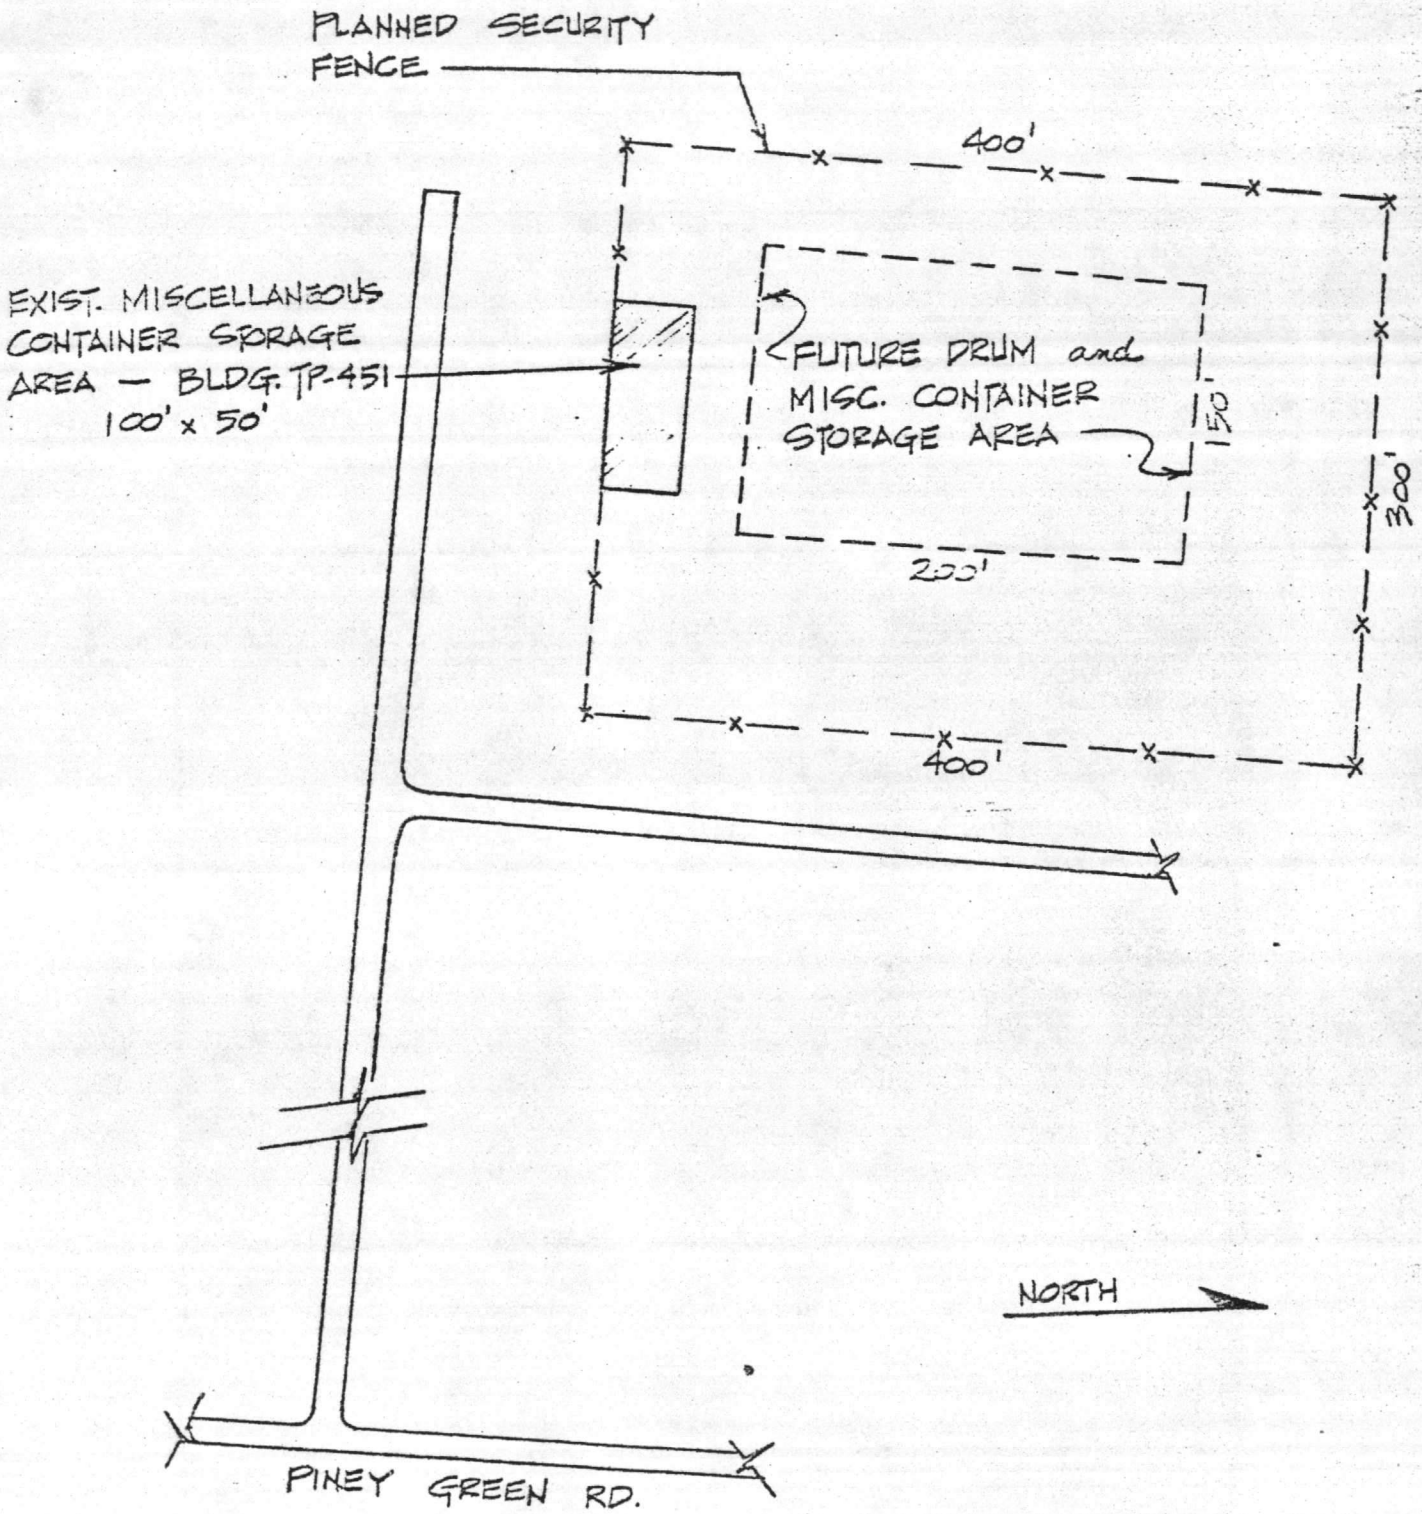

FACILITY DRAWING

MARINE CORPS BASE
CAMP LEJEUNE, N.C.

SCALE:
1" = 100'

STORAGE AREA
BLDG. TP-451

PHOTOGRAPH #2
Bldg TP-451
Taken - 26 October 1980

PHOTOGRAPH #3
Bldg TP-451
Taken - 26 October 1980