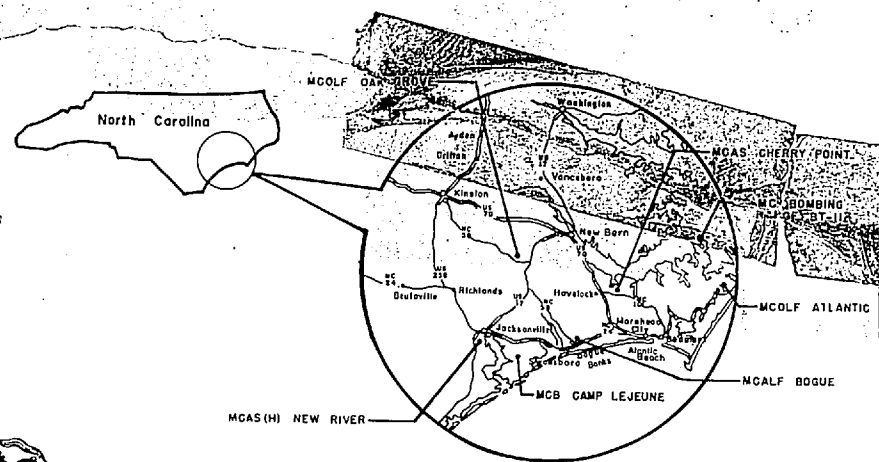

REVISIONS				
LET	DESCRIPTION	PREP'D BY	DATE	APPR'D

VICINITY MAP - CAMP LEJEUNE, N. C.  
SCALE: 1" = 145 miles

**LEGEND**

- TRAVEL ZONE BOUNDARY
- 5 TRAVEL ZONE NUMBER

NOTE:  
FROM COURTHOUSE BAY AREA TO:  
RIFLE RANGE = ZONE 8  
ONSLow BEACH = ZONE 7  
ANTI-TANK RANGE = ZONE 8

LOCATION MAP - U. S. MARINE CORPS BASE - CAMP LEJEUNE, N. C.  
SCALE: 1" = 3000' 0"

Applied Management Engineering, Inc. Virginia Beach, Virginia DES W.R.T. DR M.B.M. CHK J.S.G. OCT. 1982 SUBMITTED BY DES DIR APPROVED: PWO OR OIC, DATE	DEPARTMENT OF THE NAVY NAVAL FACILITIES ENGINEERING DIVISION MARINE CORPS BASE CAMP LEJEUNE, NORTH CAROLINA
	<b>TRAVEL ZONE MAP</b>
	SIZE CODE IDENT NO.
	NAVFAC DRAWING NO.
	DATE