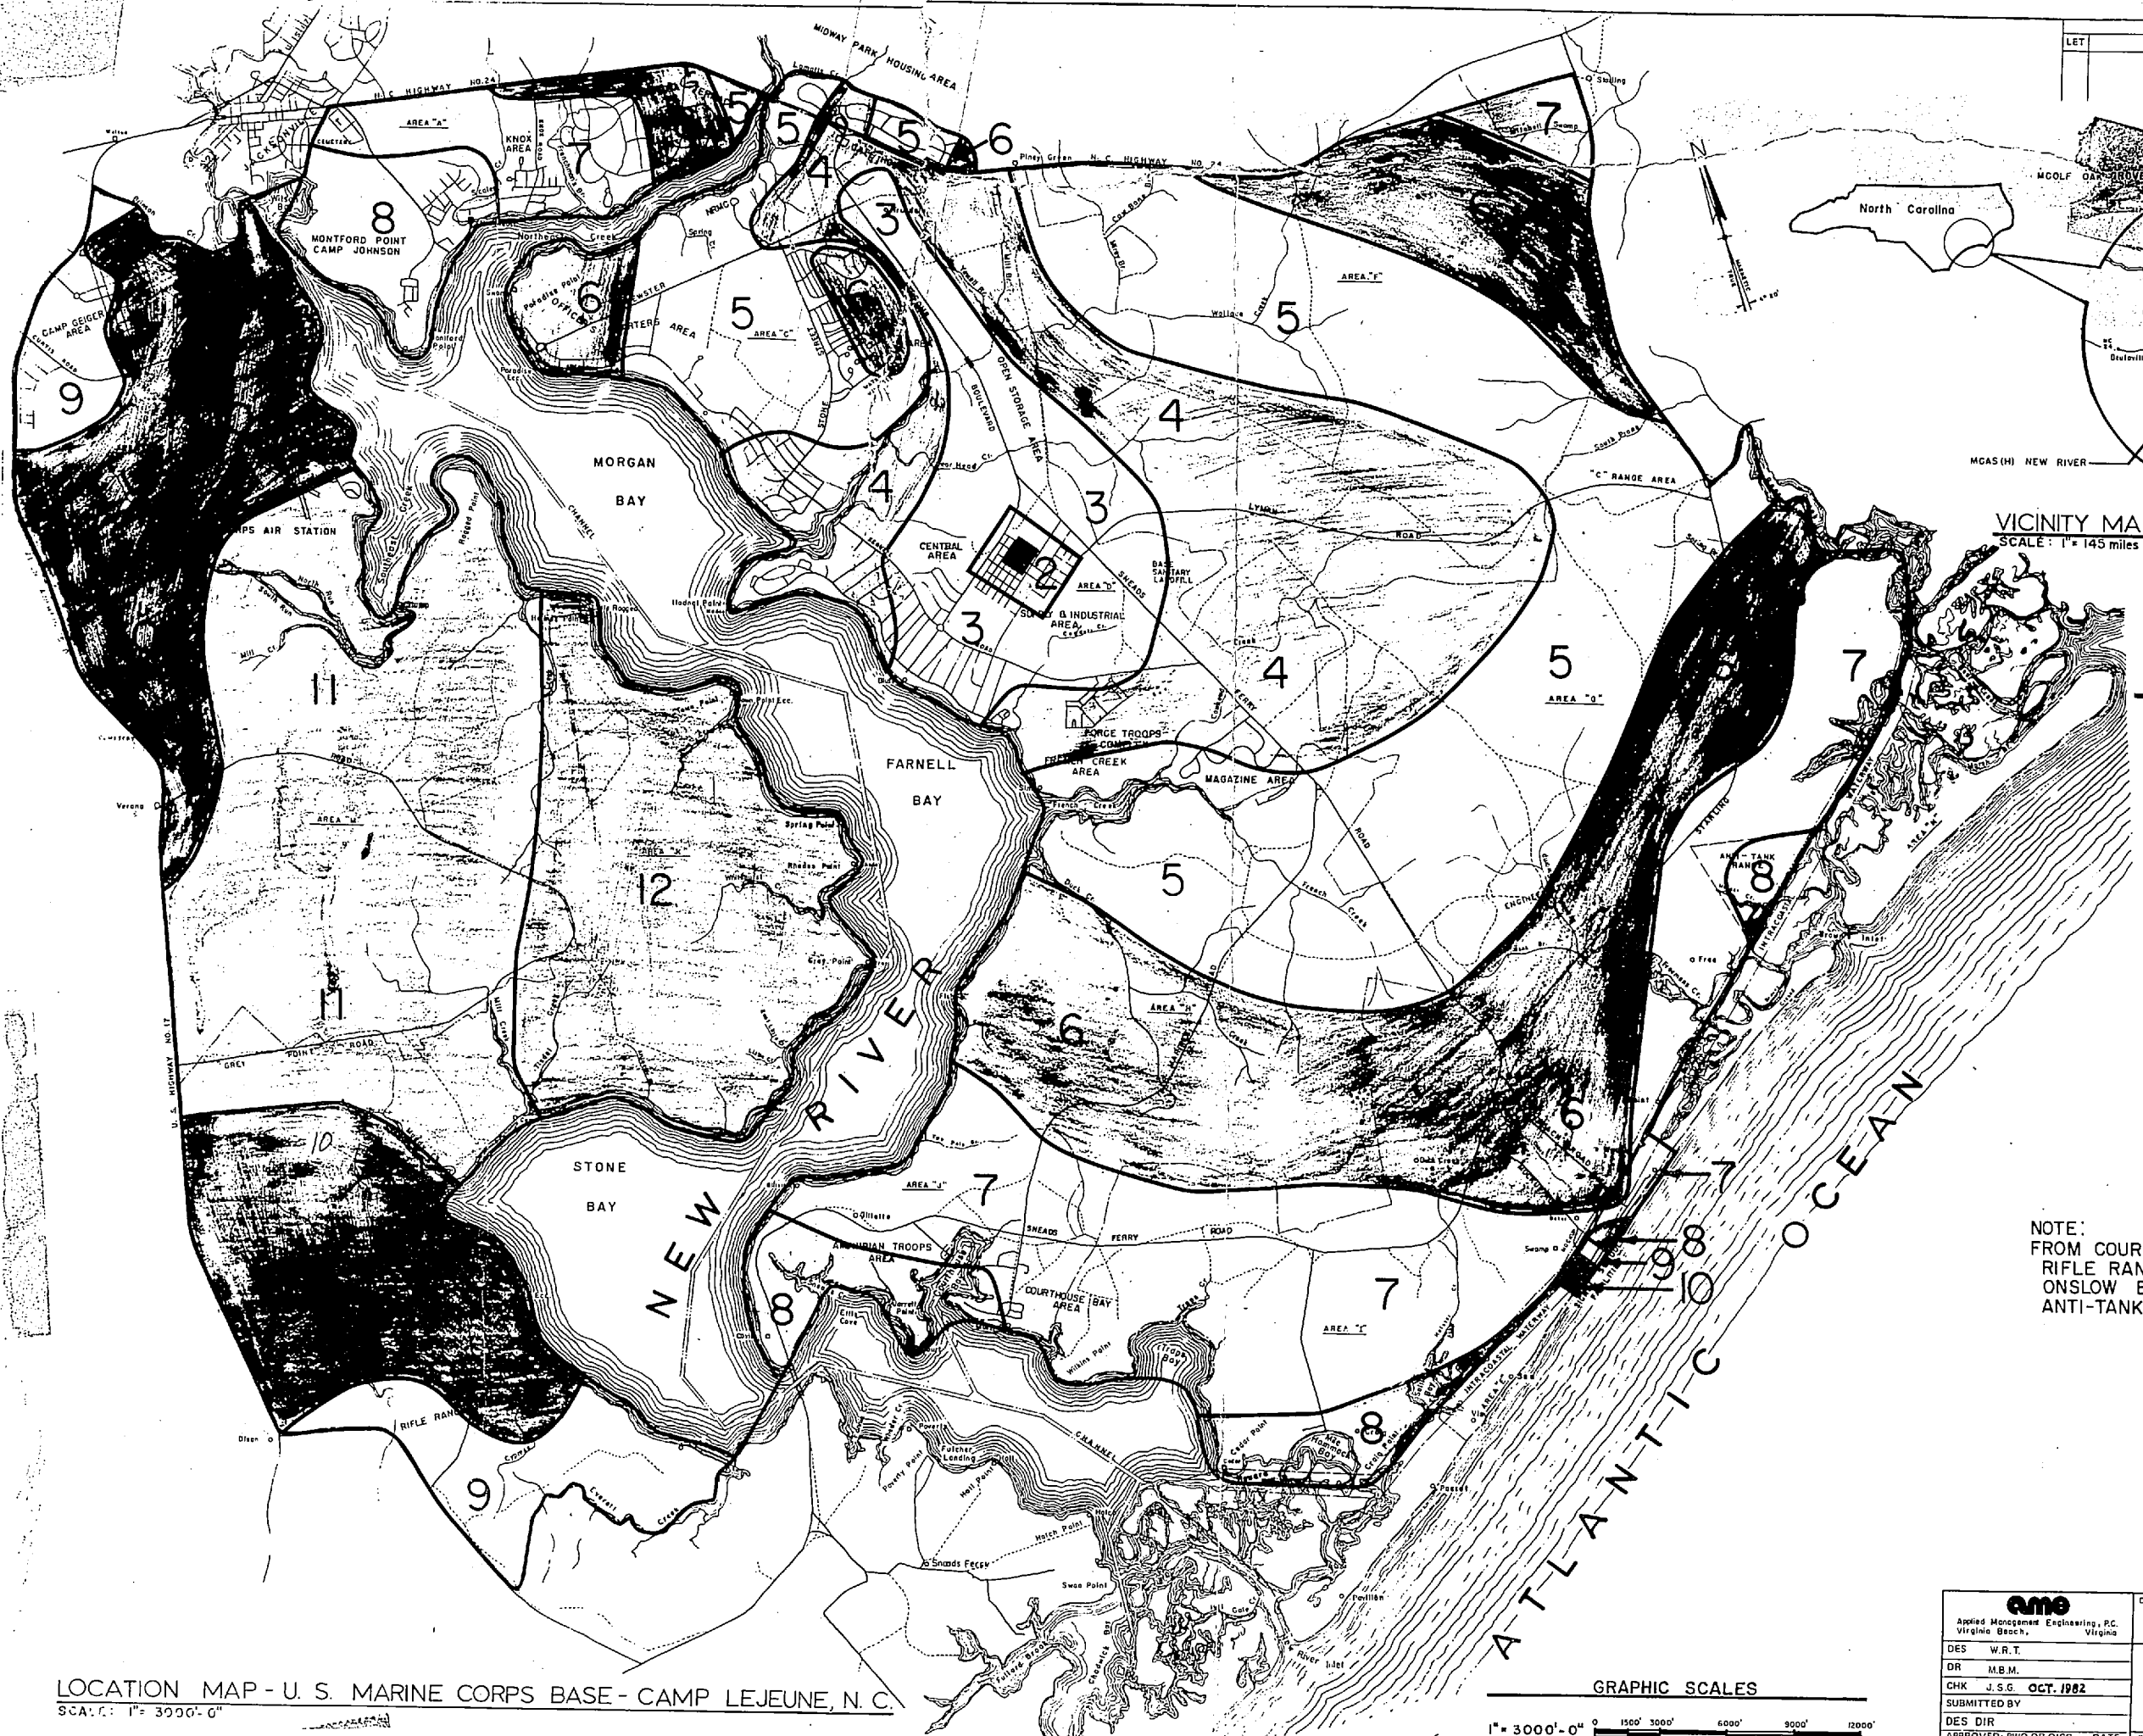

REVISIONS				
LET	DESCRIPTION	PREP'D BY	DATE	APPR'D

VICINITY MAP - CAMP LEJEUNE, N. C.  
SCALE: 1" = 145 miles

**LEGEND**

- TRAVEL ZONE BOUNDARY
- 5 TRAVEL ZONE NUMBER

NOTE:  
FROM COURTHOUSE BAY AREA TO:  
RIFLE RANGE = ZONE 8  
ONSLow BEACH = ZONE 7  
ANTI-TANK RANGE = ZONE 8

LOCATION MAP - U. S. MARINE CORPS BASE - CAMP LEJEUNE, N. C.  
SCALE: 1" = 3000' 0"

Applied Management Engineering, Inc. Virginia Beach, Virginia DES W.R.T. DR M.B.M. CHK J.S.G. OCT. 1982 SUBMITTED BY DES DIR APPROVED: PWO OR OIC, DATE	DEPARTMENT OF THE NAVY NAVAL FACILITIES ENGINEERING DIVISION MARINE CORPS BASE CAMP LEJEUNE, NORTH CAROLINA
	<b>TRAVEL ZONE MAP</b>
	SIZE CODE IDENT NO.
	NAVFAC DRAWING NO.
	DATE