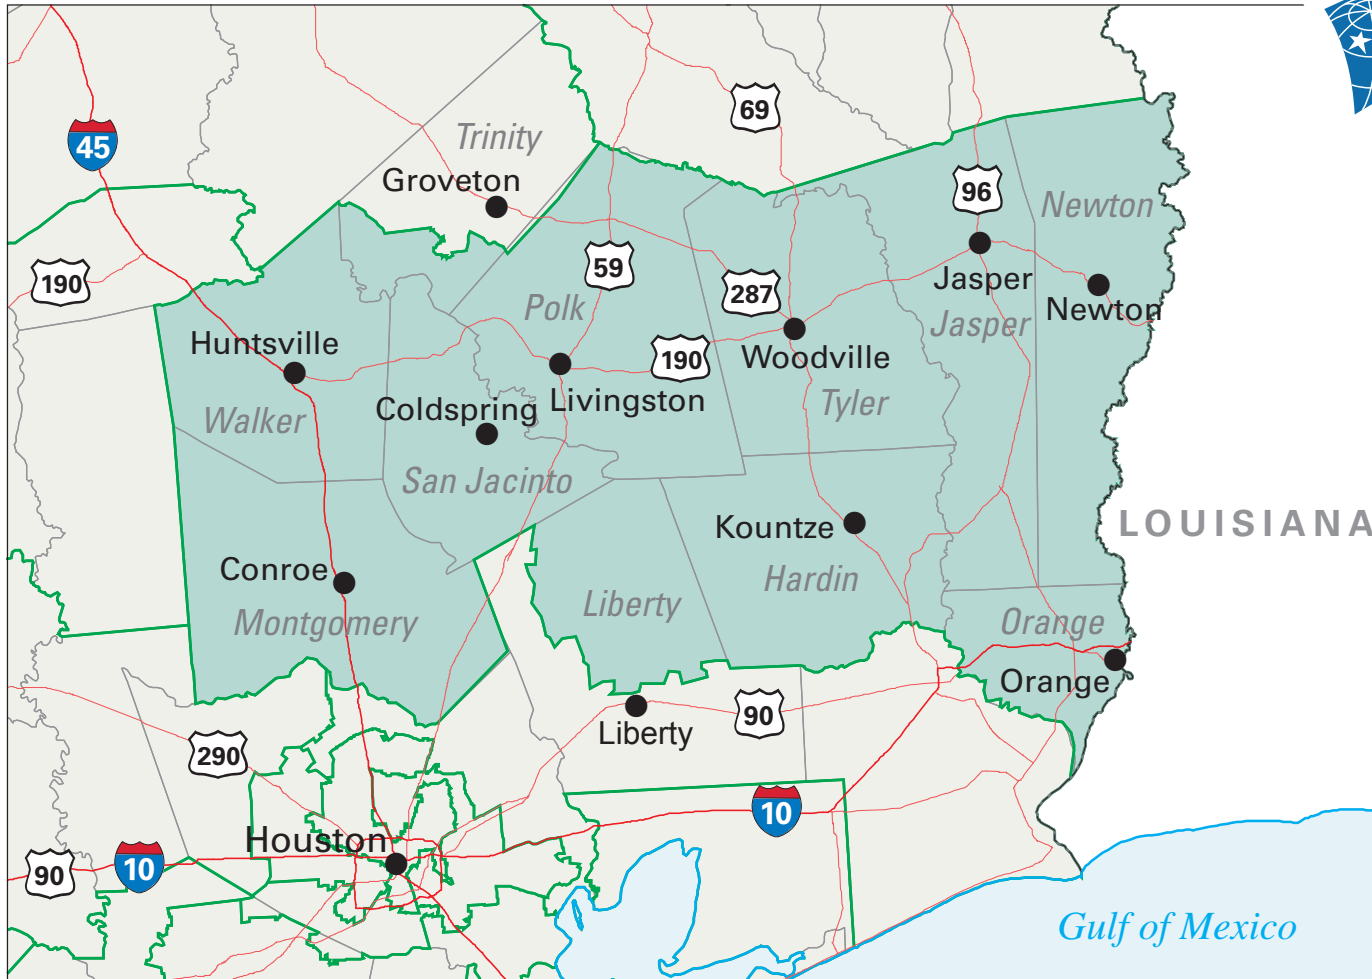

Texas Congressional District 8

Texas (32 Districts)

0 50 100 Miles

8 Congressional District