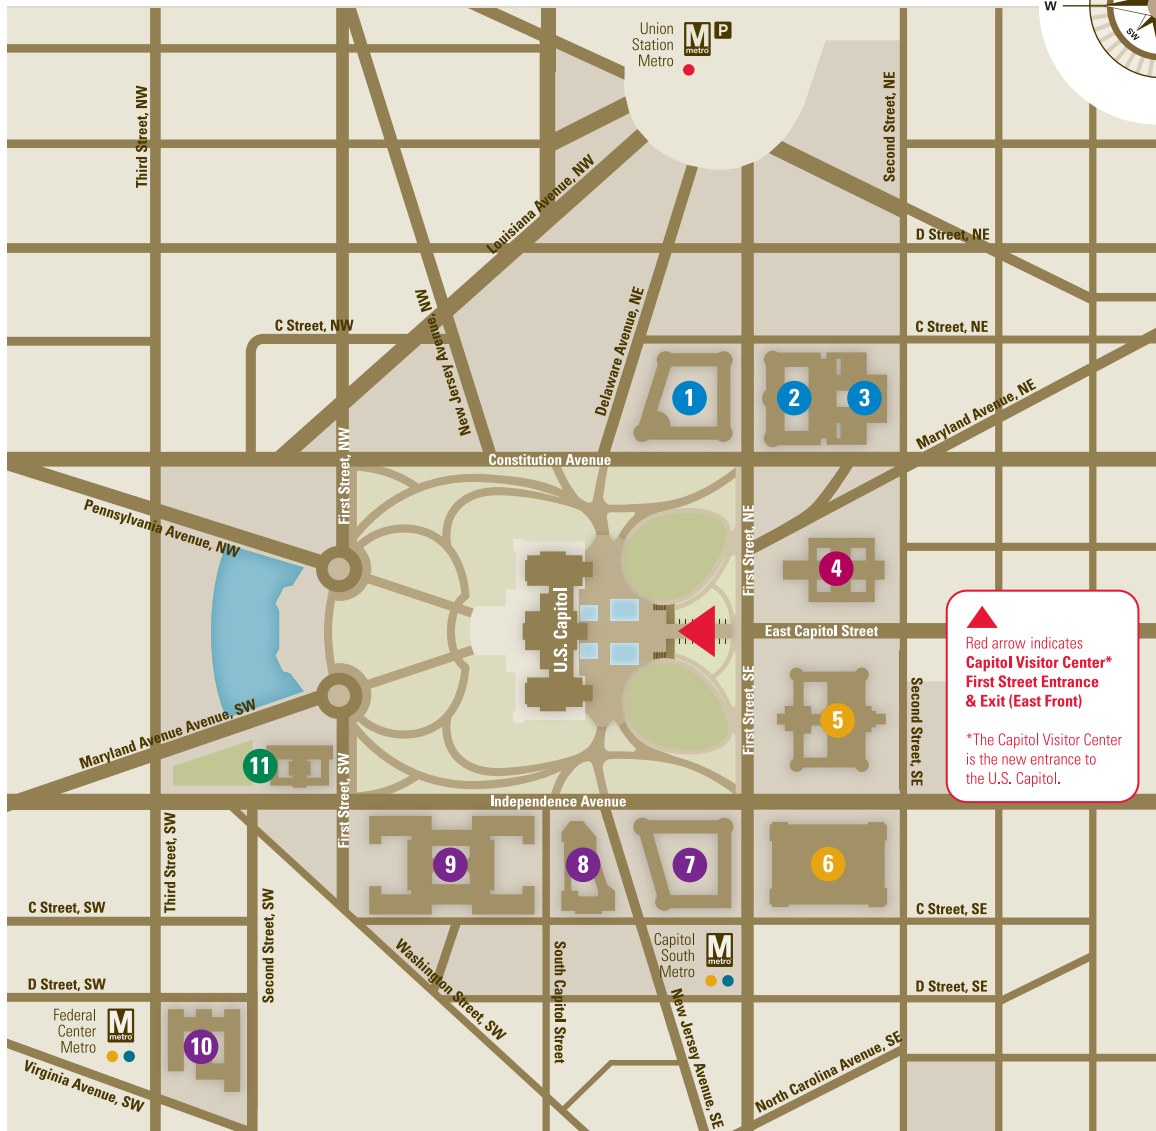

# U.S. CAPITOL COMPLEX

▲ Red arrow indicates  
**Capitol Visitor Center\***  
**First Street Entrance  
 & Exit (East Front)**

\*The Capitol Visitor Center  
 is the new entrance to  
 the U.S. Capitol.

- 1 Russell Senate Office Building
- 2 Dirksen Senate Office Building
- 3 Hart Senate Office Building
- 4 U.S. Supreme Court
- 5 Jefferson Building, Library of Congress
- 6 Madison Building, Library of Congress
- 7 Cannon House Office Building
- 8 Longworth House Office Building
- 9 Rayburn House Office Building
- 10 Ford House Office Building
- 11 U.S. Botanic Garden & the National Garden

U.S. CAPITOL  
*Visitor center*