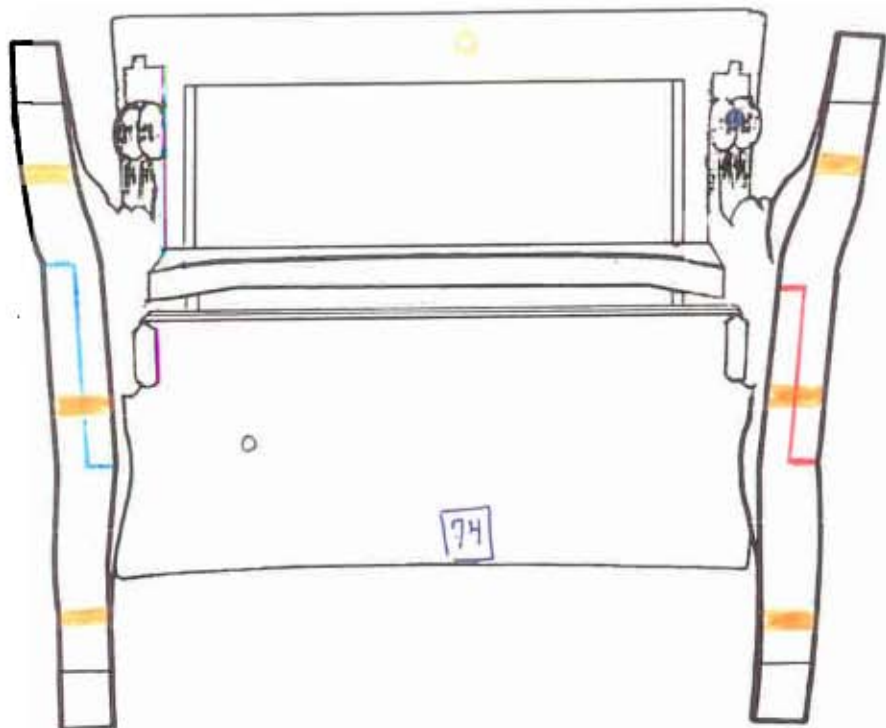

Front View

Loose/broken/delaminated
Damage/wear/hole

Previous repair
Replaced piece

Rear View

Missing
Spindles not original to desk

Add-ons
Inscriptions

Right Side

- Loose/broken/delaminated
- Previous repair
- Damage/wear/hole
- Replaced piece

Left Side

- Missing
- Add-ons
- Spindles not original to desk
- Inscriptions

Top

 Loose/broken/delaminated
 Damage/wear/hole

 Previous repair
 Replaced piece

 Missing
 Spindles not original to desk

 Add-ons
 Inscriptions

Bottom

- Loose/broken/delaminated
- Damage/wear/hole
- Previous repair
- Replaced piece

Bottom

- Missing
- Spindles not original to desk
- Add-ons
- Inscriptions

Drawer Front, Outer Surface

Rear Surface of Drawer Front

Inside Surface of Left Drawer Side

Inside Surface of Right Drawer Side

Loose/broken/delaminated
 Damage/wear/hole

Previous repair
 Replaced piece

Missing
 Spindles not original to desk

Add-ons
 Inscriptions