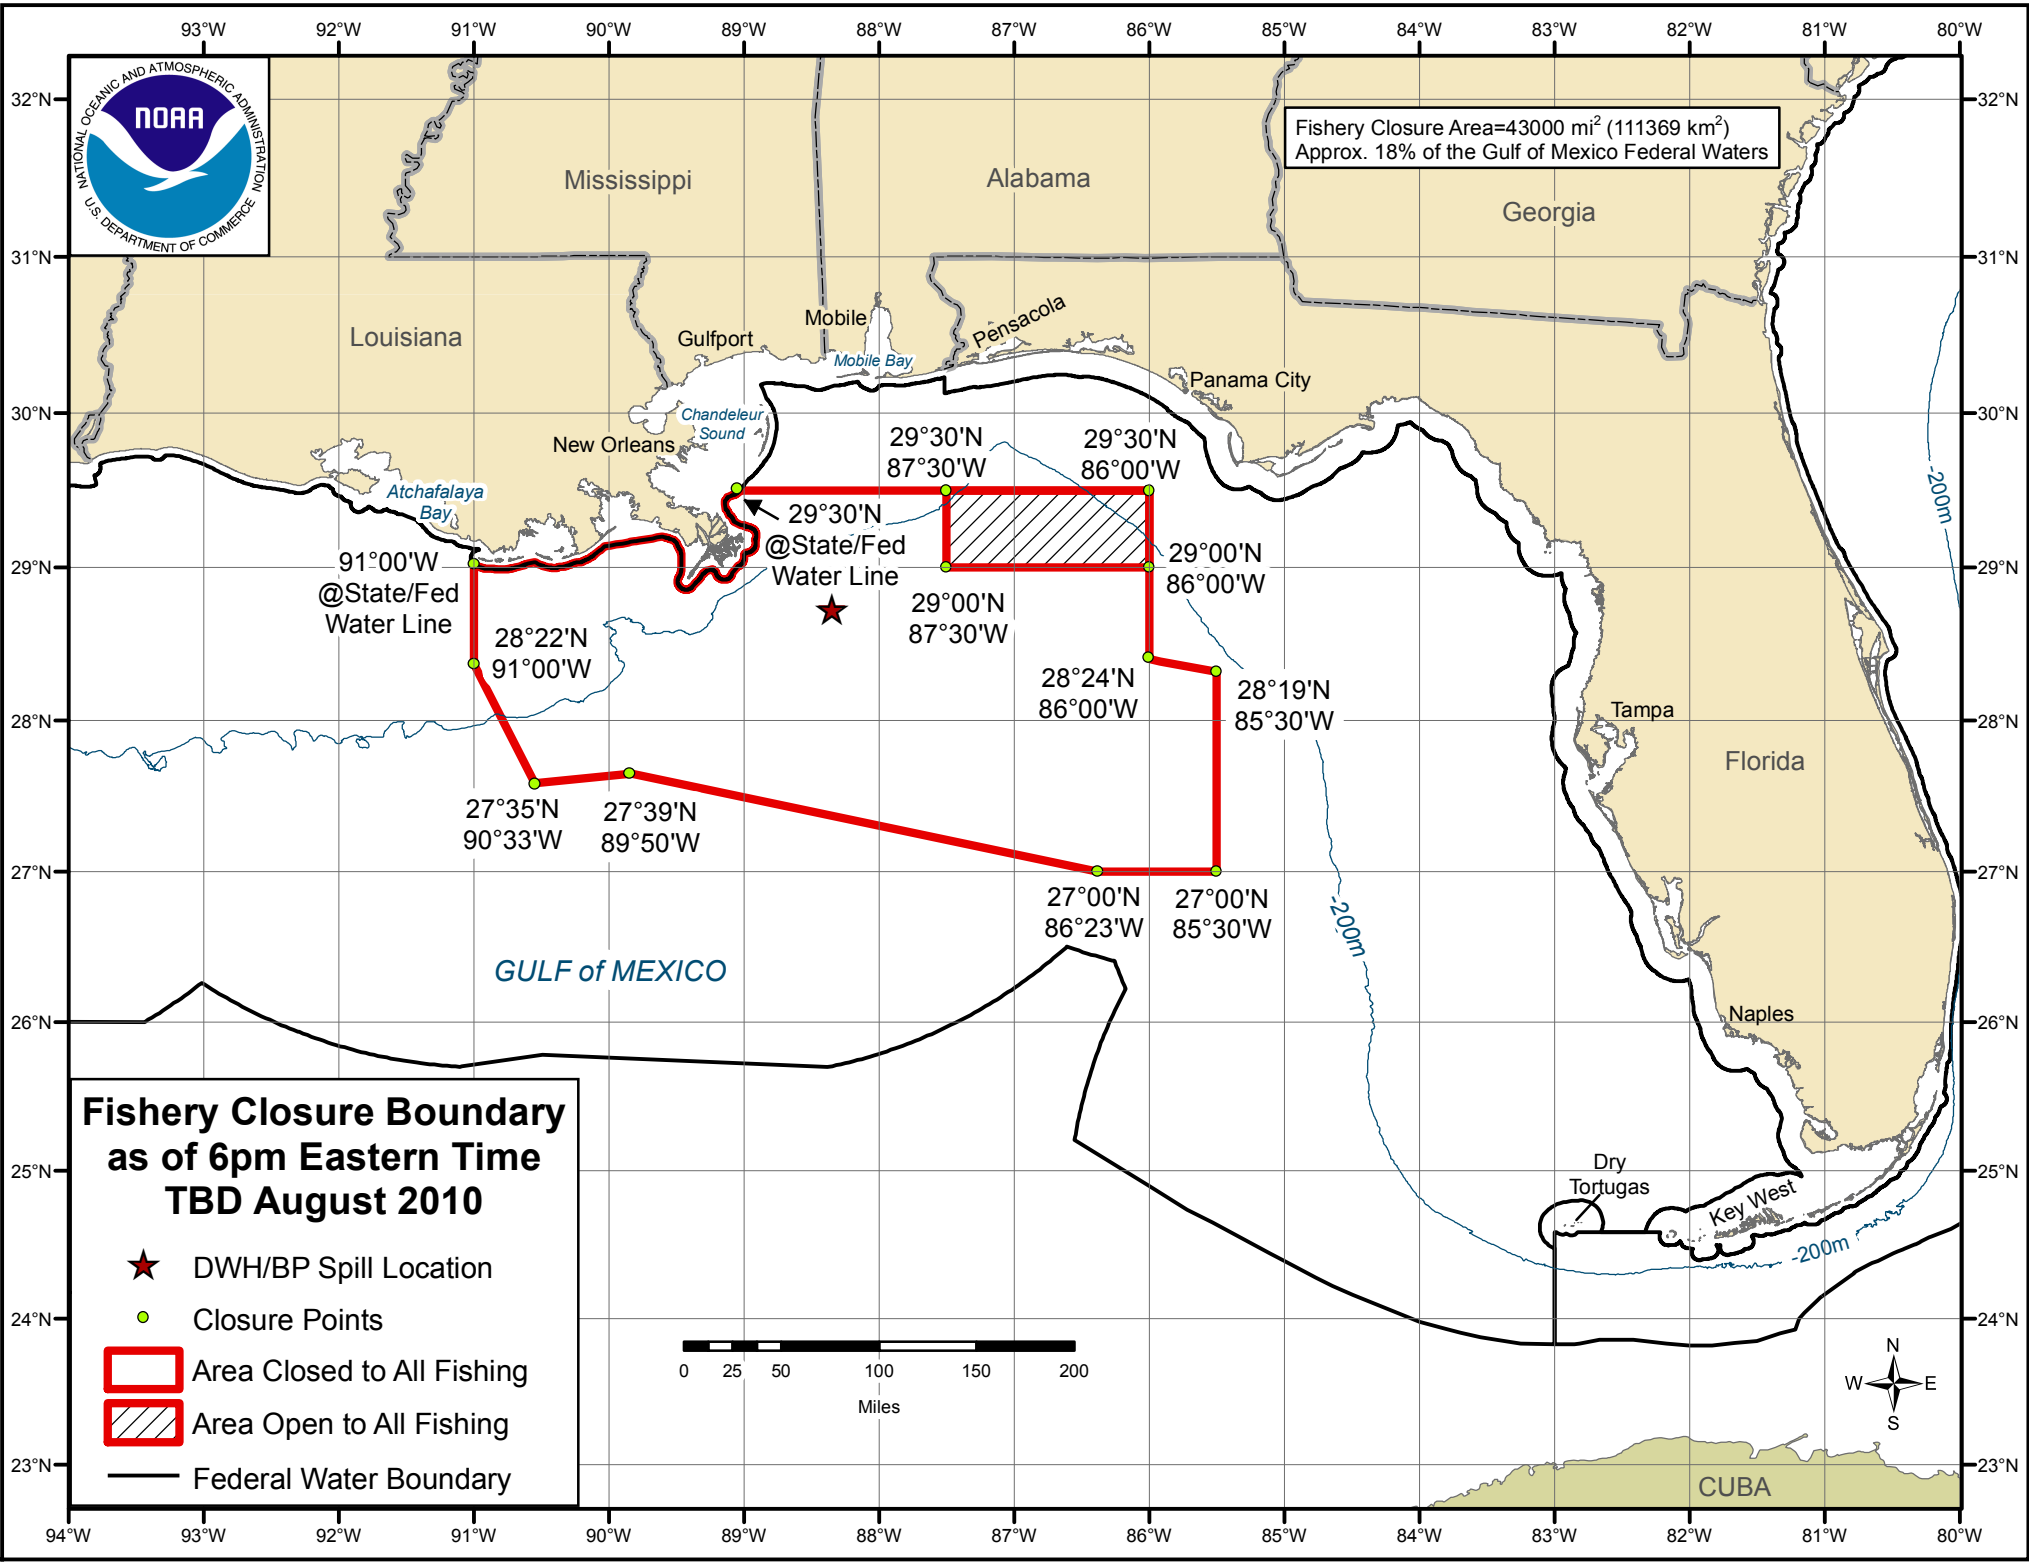

Fishery Closure Area=43000 mi² (111369 km²)
Approx. 18% of the Gulf of Mexico Federal Waters

Fishery Closure Boundary as of 6pm Eastern Time TBD August 2010

- ★ DWH/BP Spill Location
- Closure Points
- Area Closed to All Fishing
- ▨ Area Open to All Fishing
- Federal Water Boundary