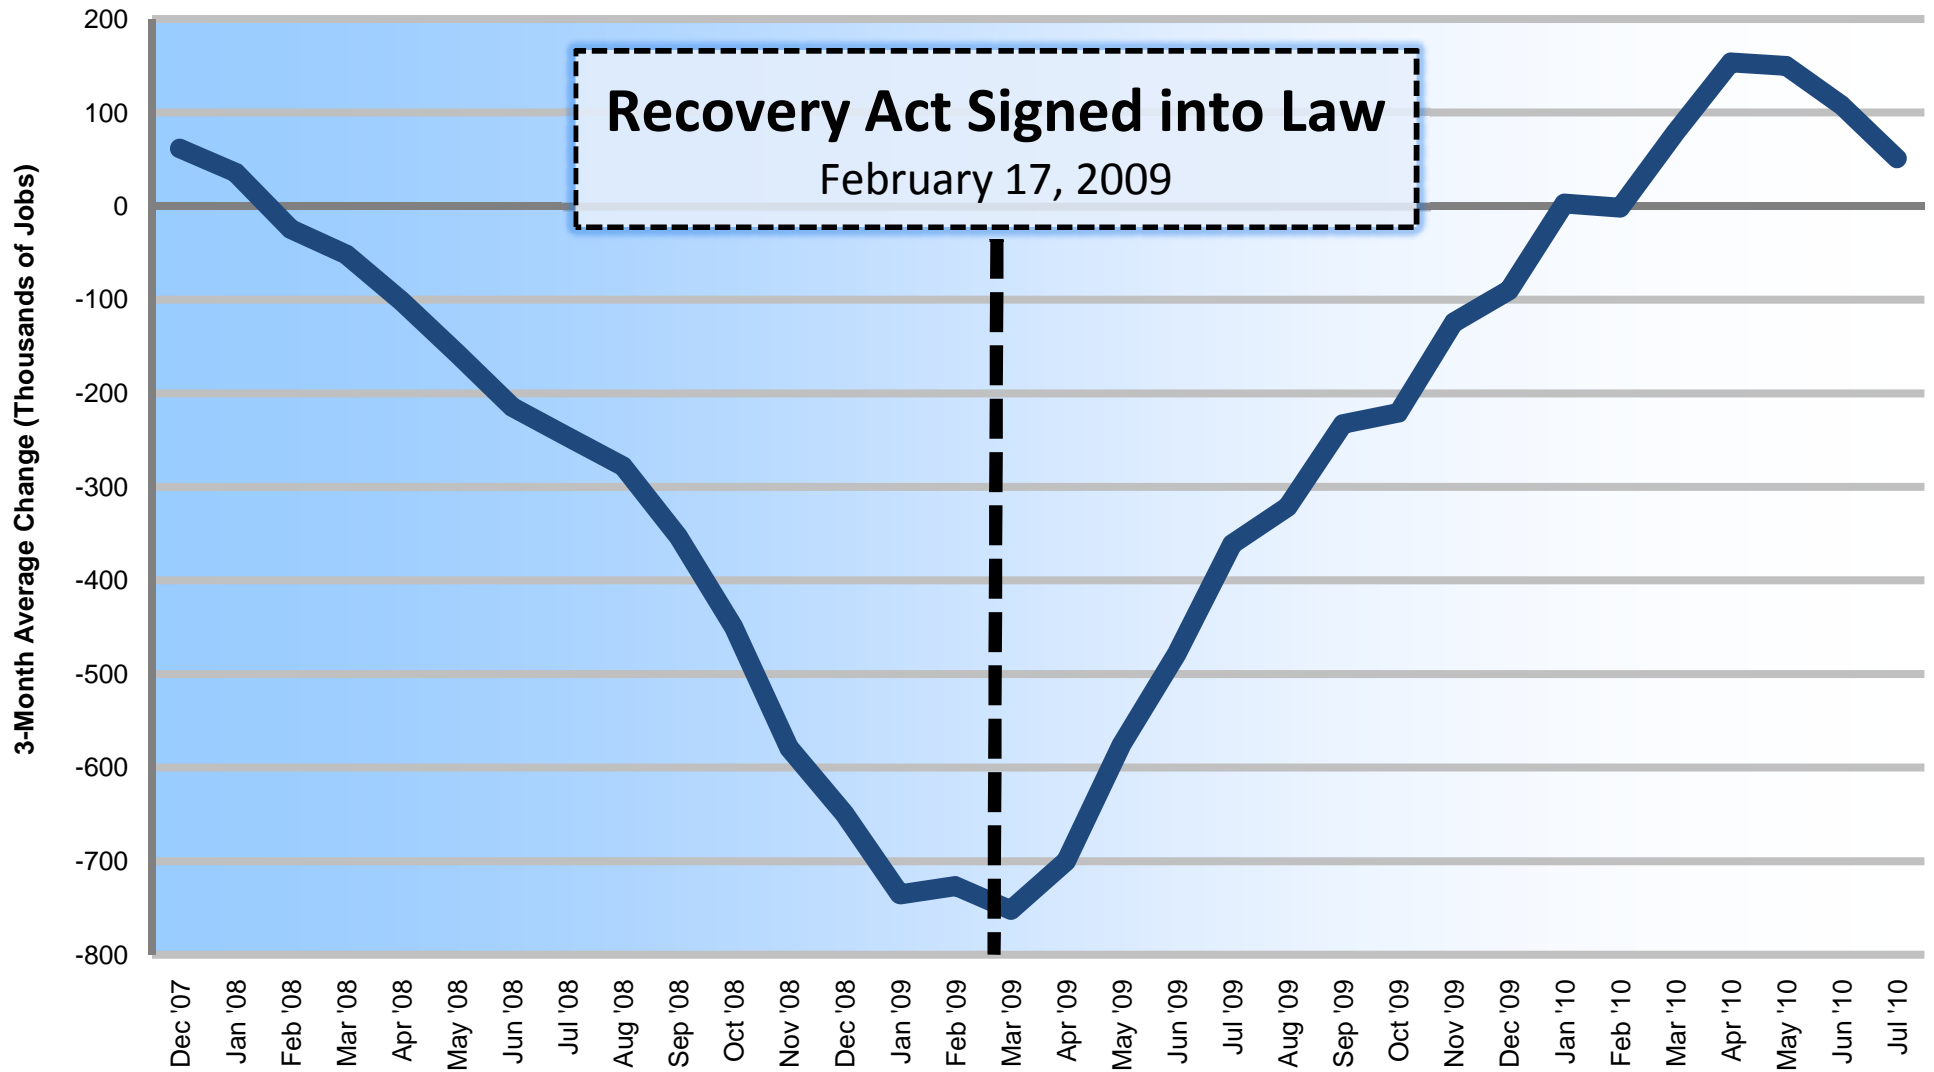

# Change in Private Employment

December 2007 - July 2010

Source: Seasonally adjusted data from the Bureau of Labor Statistics. Prepared by the Staff of the Committee on Ways and Means, 6 August 2010.