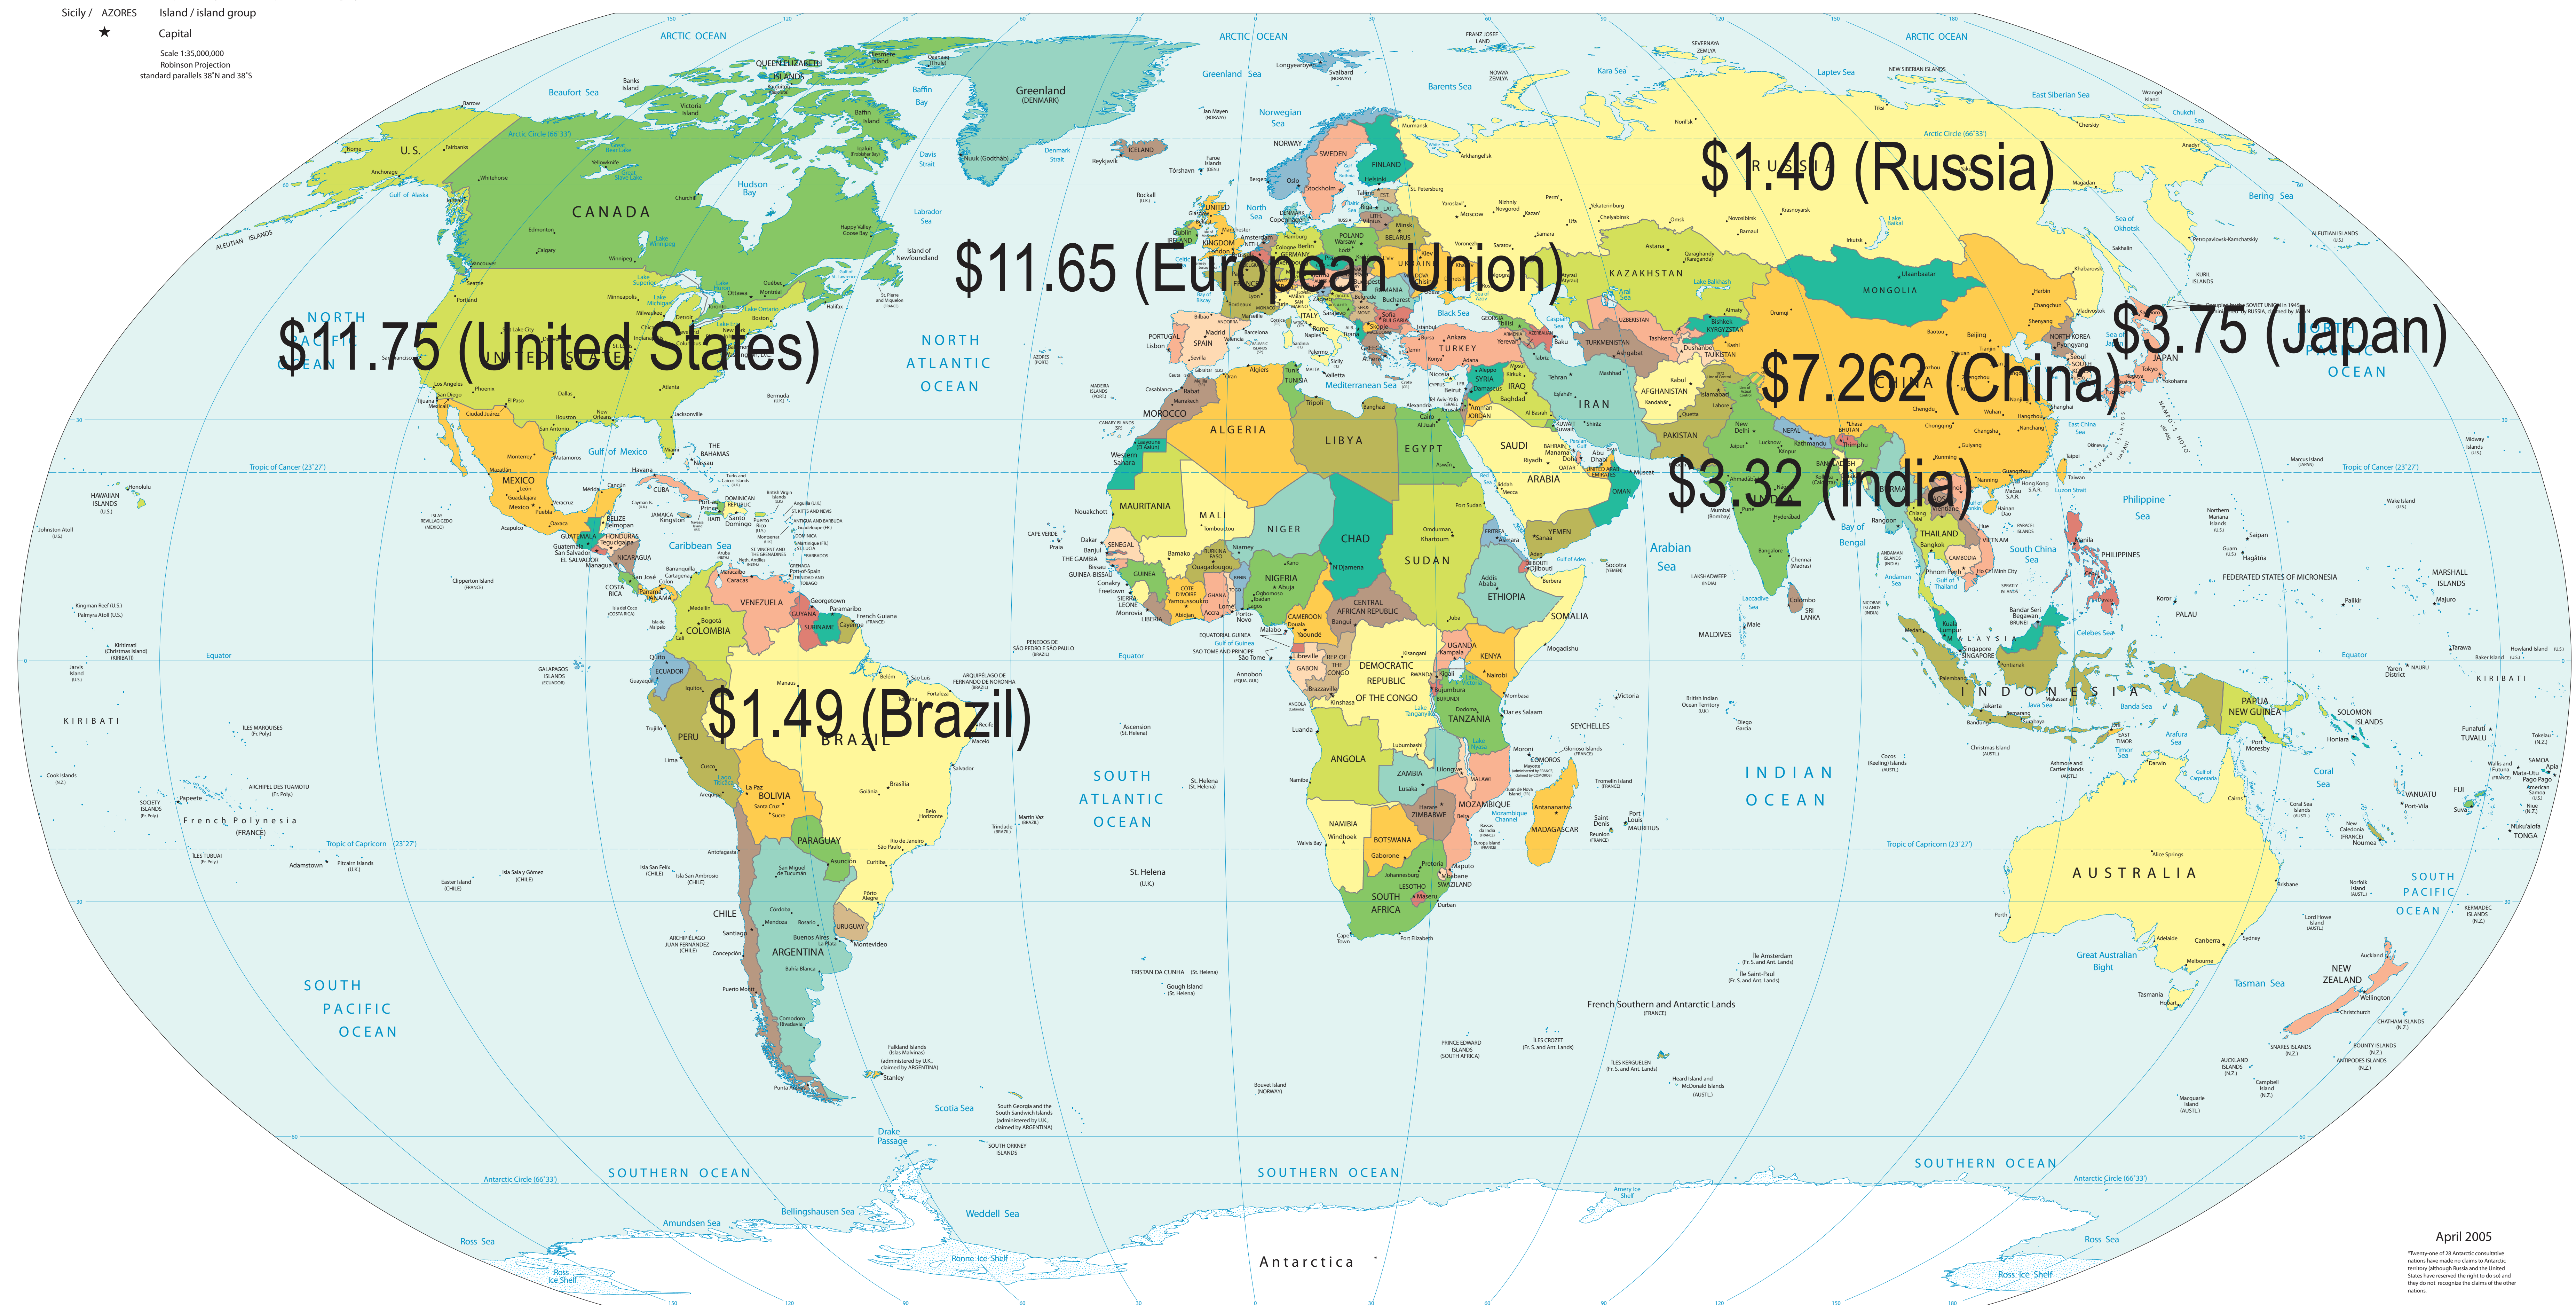

GDP by Country

In trillions

Source: CIA World Factbook

Political Map of the World, April 2005

AUSTRALIA Independent state
Bermuda Dependency or area of special sovereignty
Sicily / AZORES Island / island group
★ Capital
Scale: 1:35,000,000
Robinson Projection
standard parallels 36°N and 38°S

Congressional China Caucus

U.S. House of Representatives
Congressman J. Randy Forbes, Founder & Co-Chairman
Congressman Ike Skelton, Co-Chairman
www.house.gov/forbes

April 2005