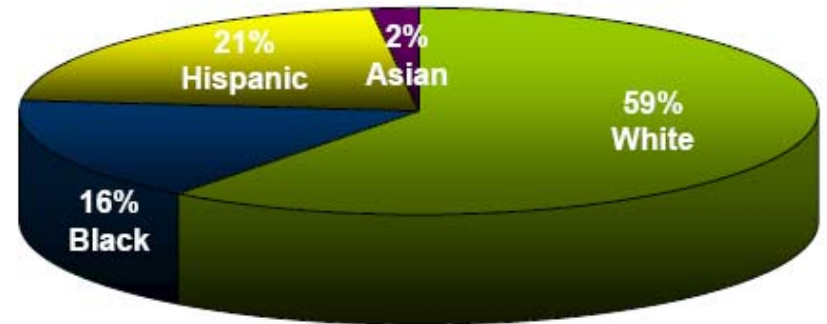

Democrats' New Direction Will Benefit Millions of Families Through a Minimum Wage Increase

■ 20 and Over (4.7 Million)
■ 16 - 19 (1.9 Million)

■ White (3.9 Million)
■ Black (1 Million)
■ Hispanic (1.4 Million)
■ Asian (0.1 Million)