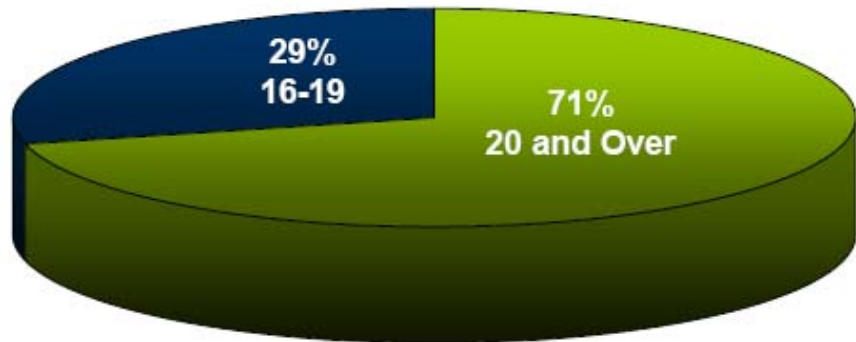

Democrats' New Direction Will Benefit Millions of Families Through a Minimum Wage Increase

■ 20 and Over (4.7 Million)
■ 16 - 19 (1.9 Million)

■ White (3.9 Million)
■ Black (1 Million)
■ Hispanic (1.4 Million)
■ Asian (0.1 Million)

■ Men (2.6 Million)
■ Women (4 Million)