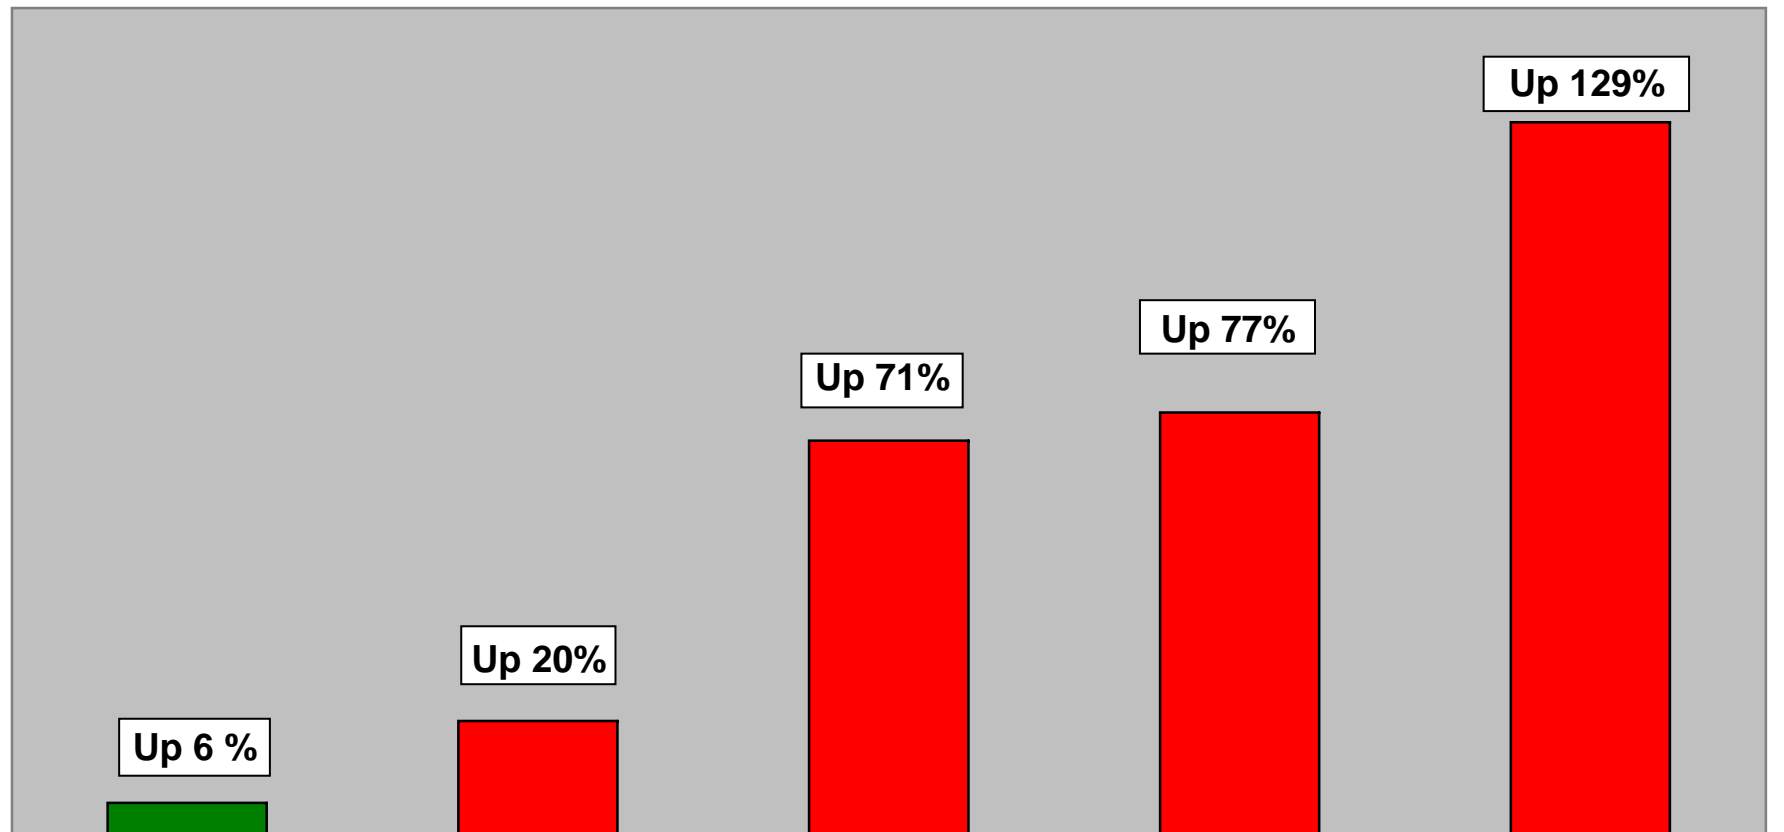

Low-Income Energy Assistance Program (LIHEAP) Is Falling Far Behind Increases in Fuel Prices

Increase in LIHEAP
Appropriation, FY 2002
To FY 2007 (House Bill)

Electricity

Propane

Natural Gas

Heating Oil

Increase in Home Heating Fuel Prices,
Winter 2001-02 to Winter 2006-07
(using Sept. 2006 Energy Dept. forecast for 2006-07)