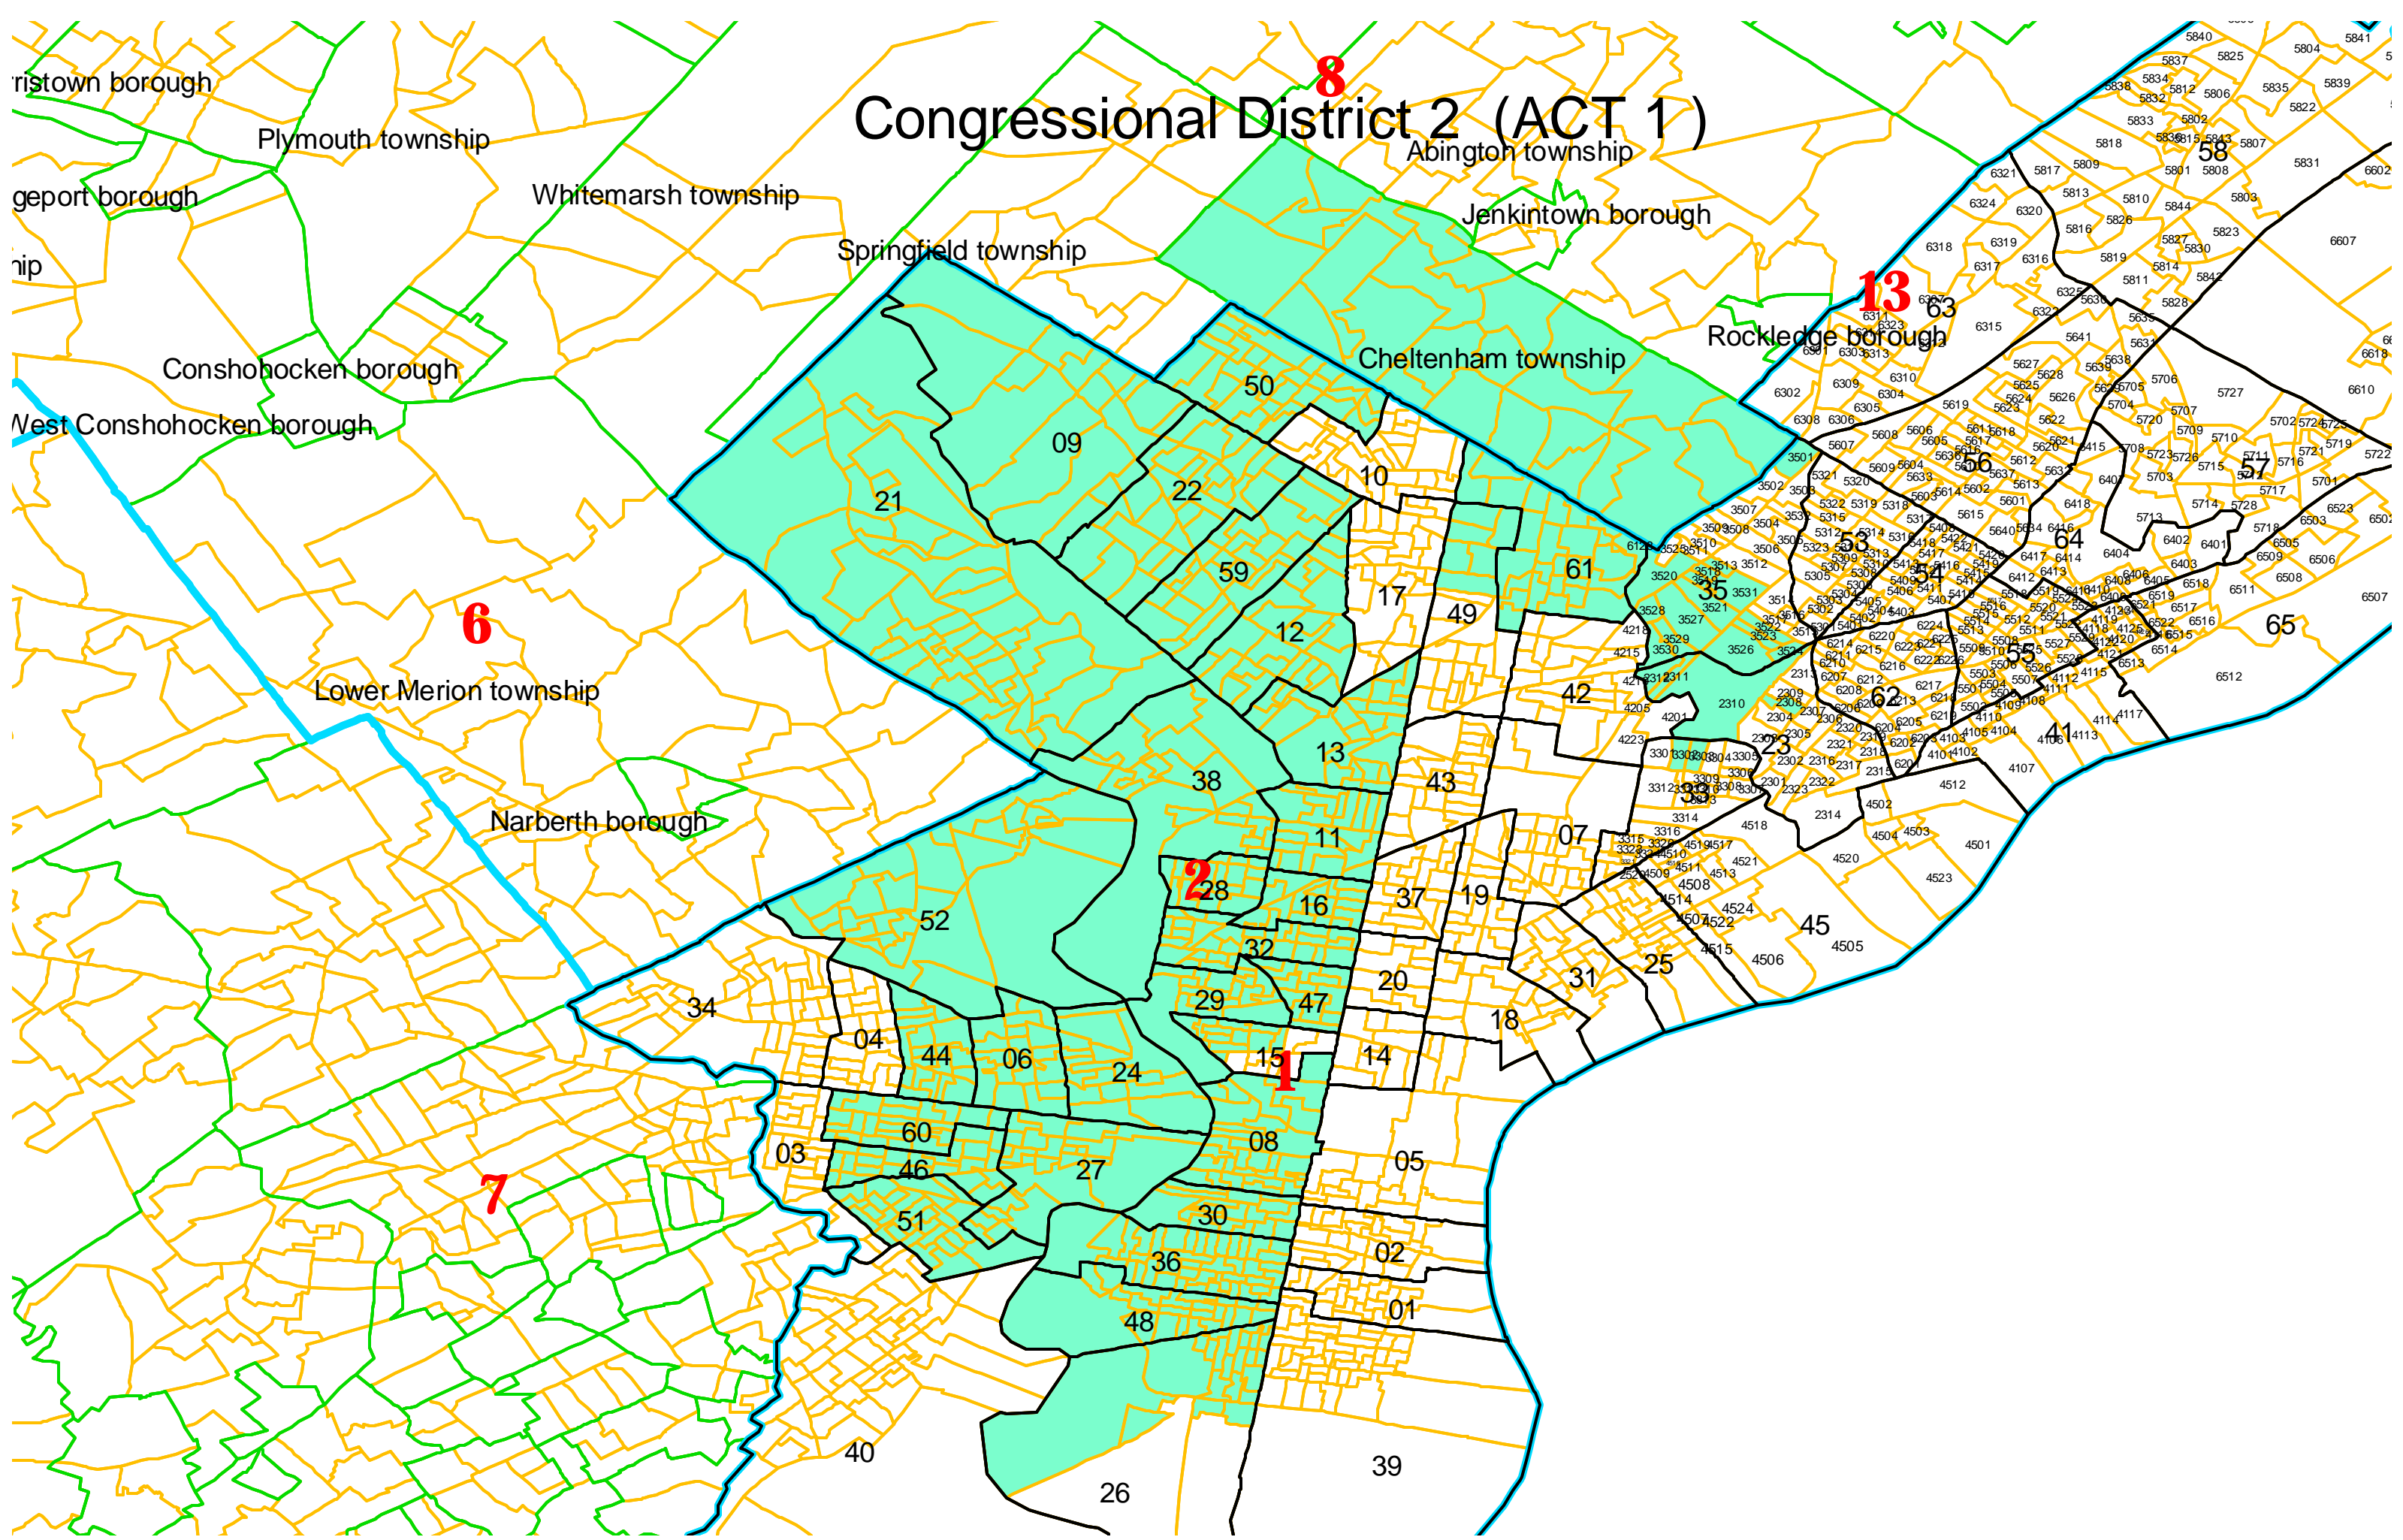

# Congressional District 2 (ACT 1)

ristown borough

geport borough

rip

West Conshohocken borough

Lower Merion township

Narberth borough

Plymouth township

Whitemarsh township

Springfield township

Abington township

Jenkintown borough

Rockledge borough

Cheltenham township