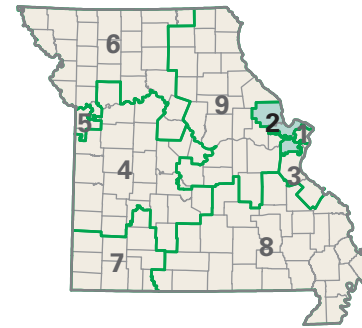

Congressional District 2

- 2** Congressional District
- Lincoln* County

Missouri (9 Districts)