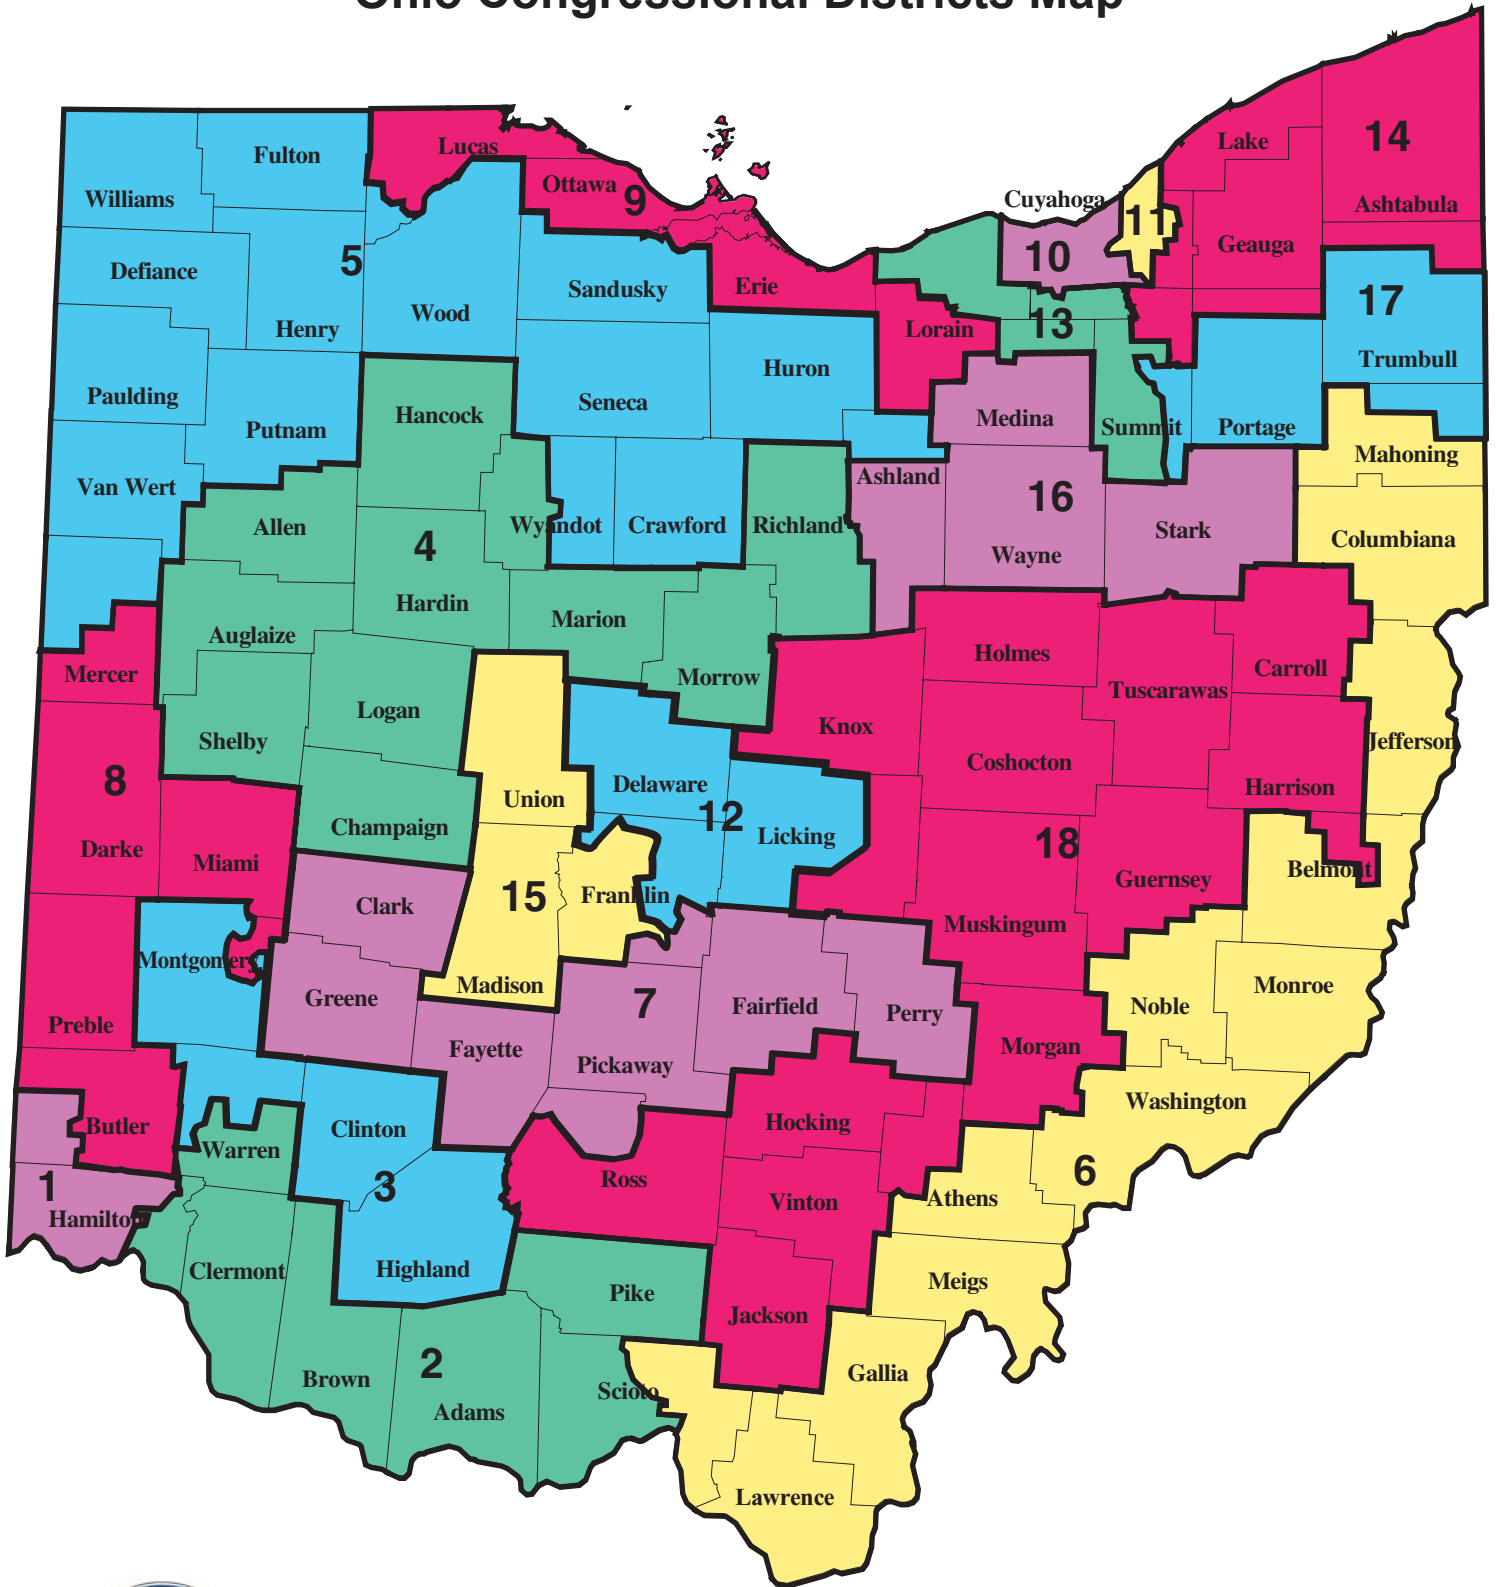

2002 - 2012

Ohio Congressional Districts Map

J. Kenneth Blackwell
Ohio Secretary of State