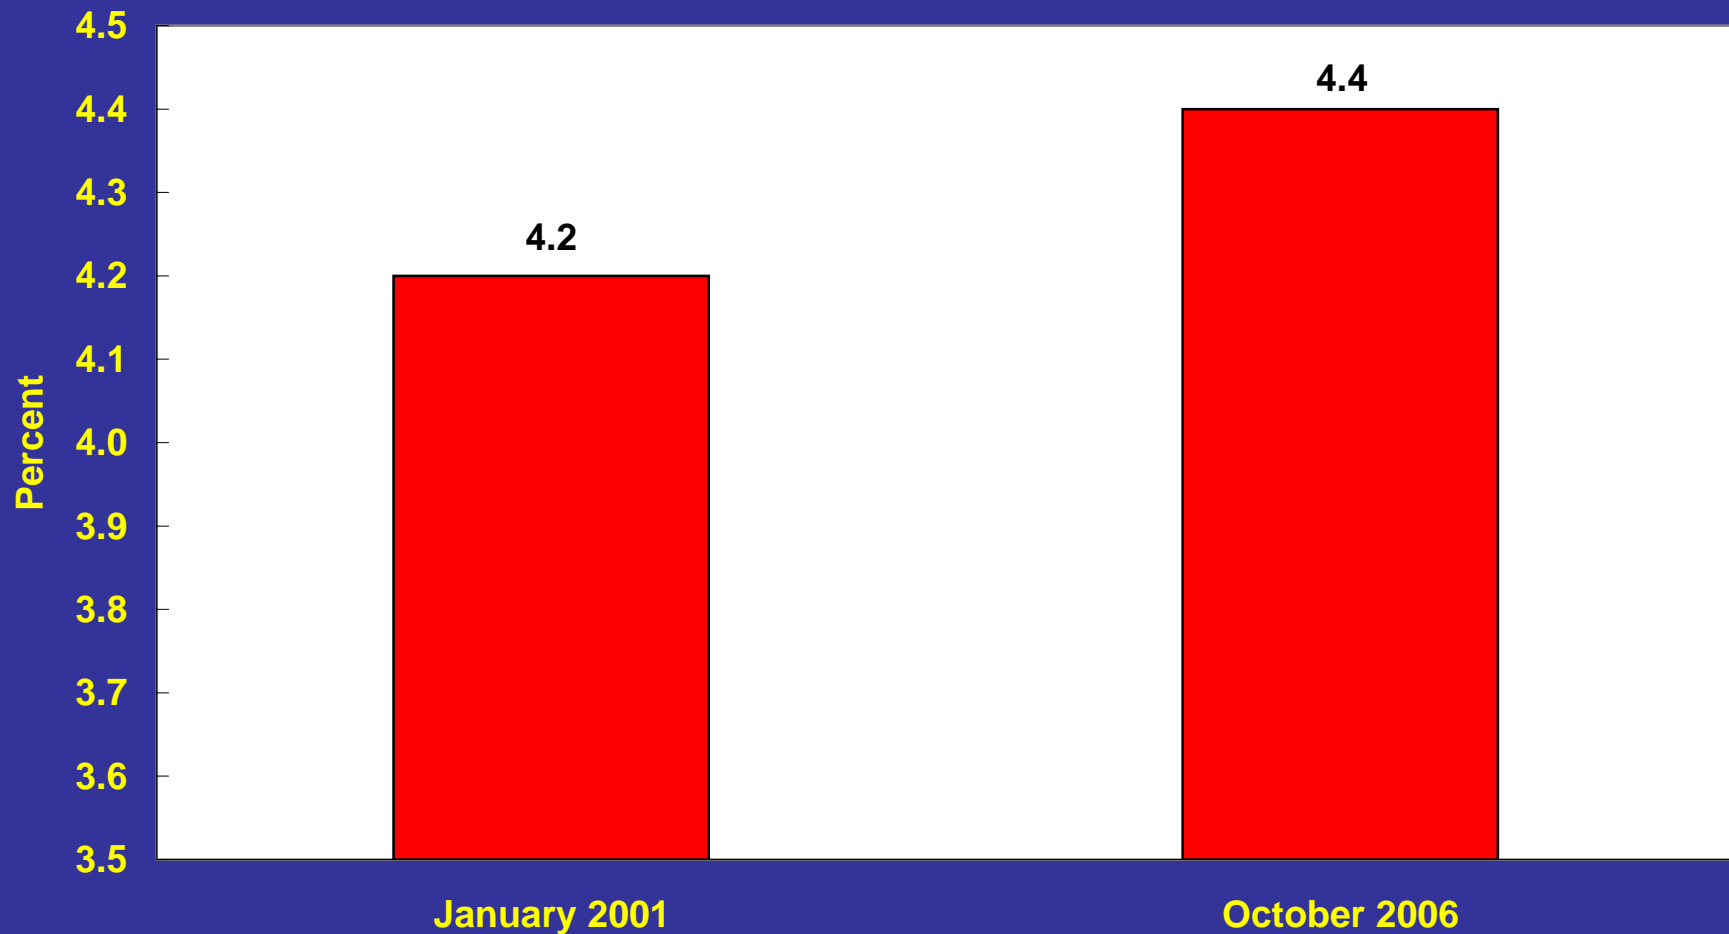

The Bush Economy

Unemployment Rate up by 0.2 Percentage Point

Civilian Unemployment Rate

Source: Bureau of Labor Statistics, U.S. Department of Labor.