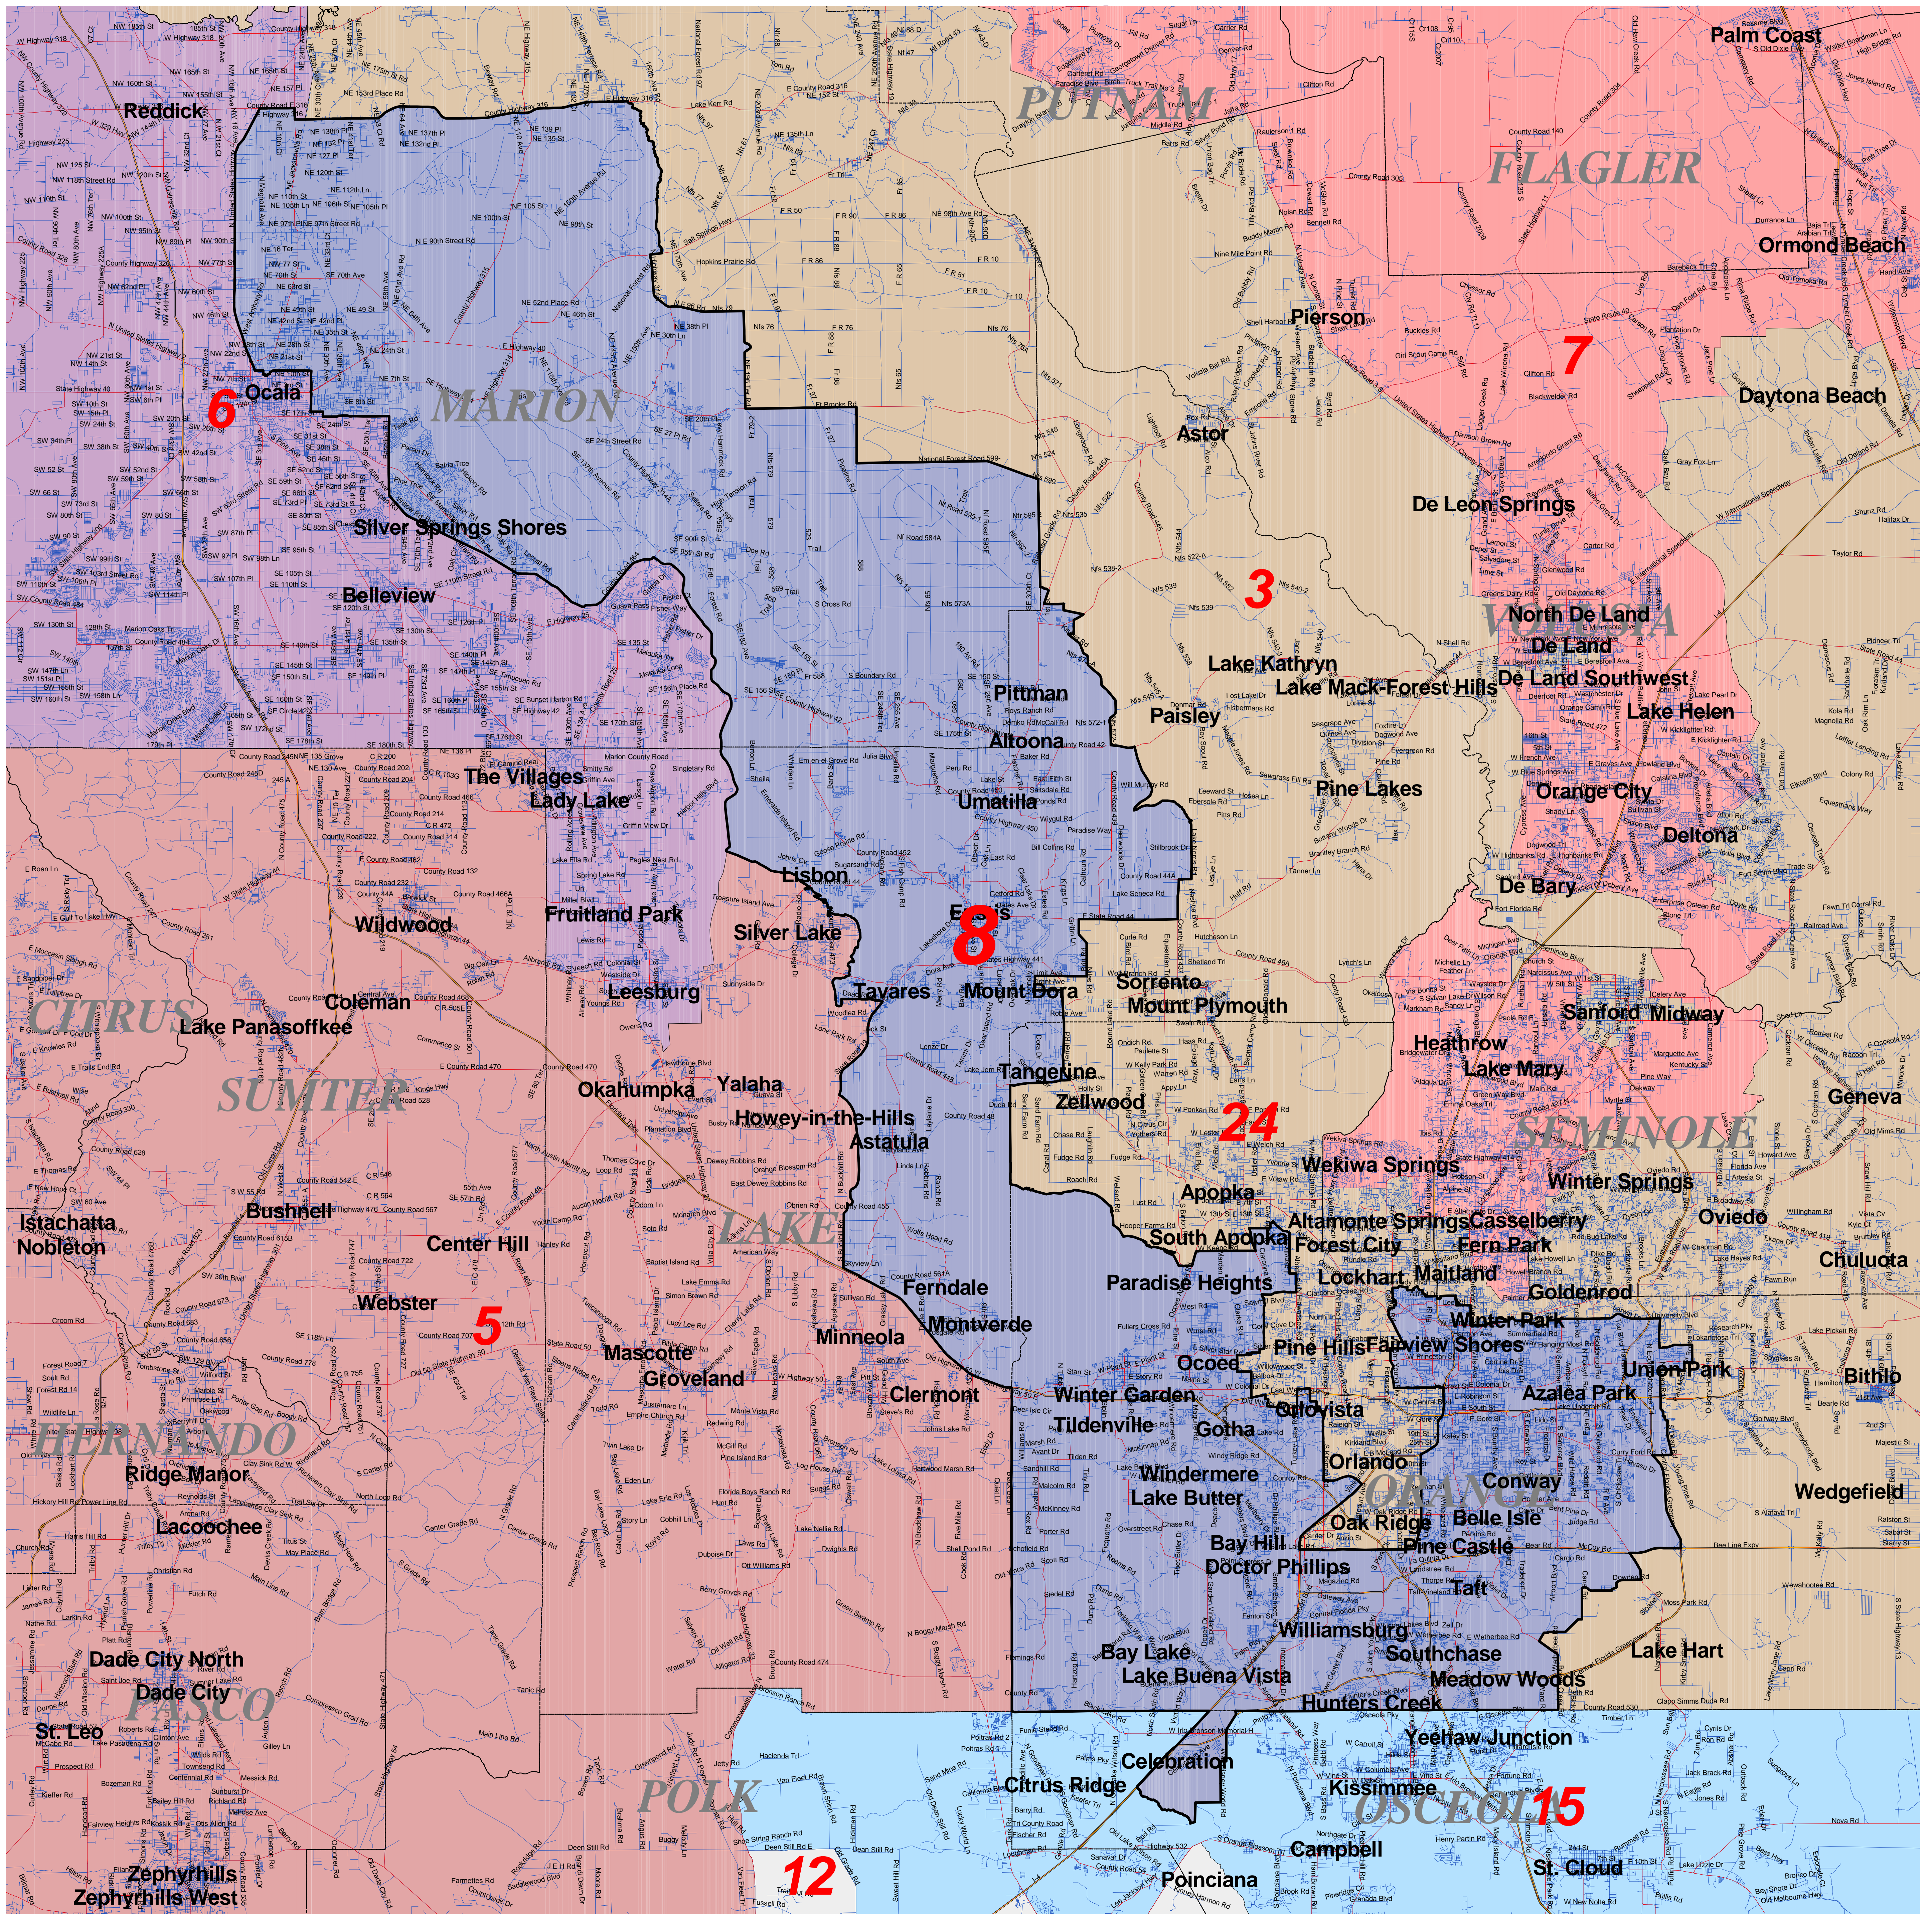

H1993 (2002 Congress), District 8

6 District Number
 County Boundary
 Expressways
 Arterials

House Redistricting Committee
 House Office Building 203
 Tallahassee, FL 32399
 850-488-3928
 3/27/2002