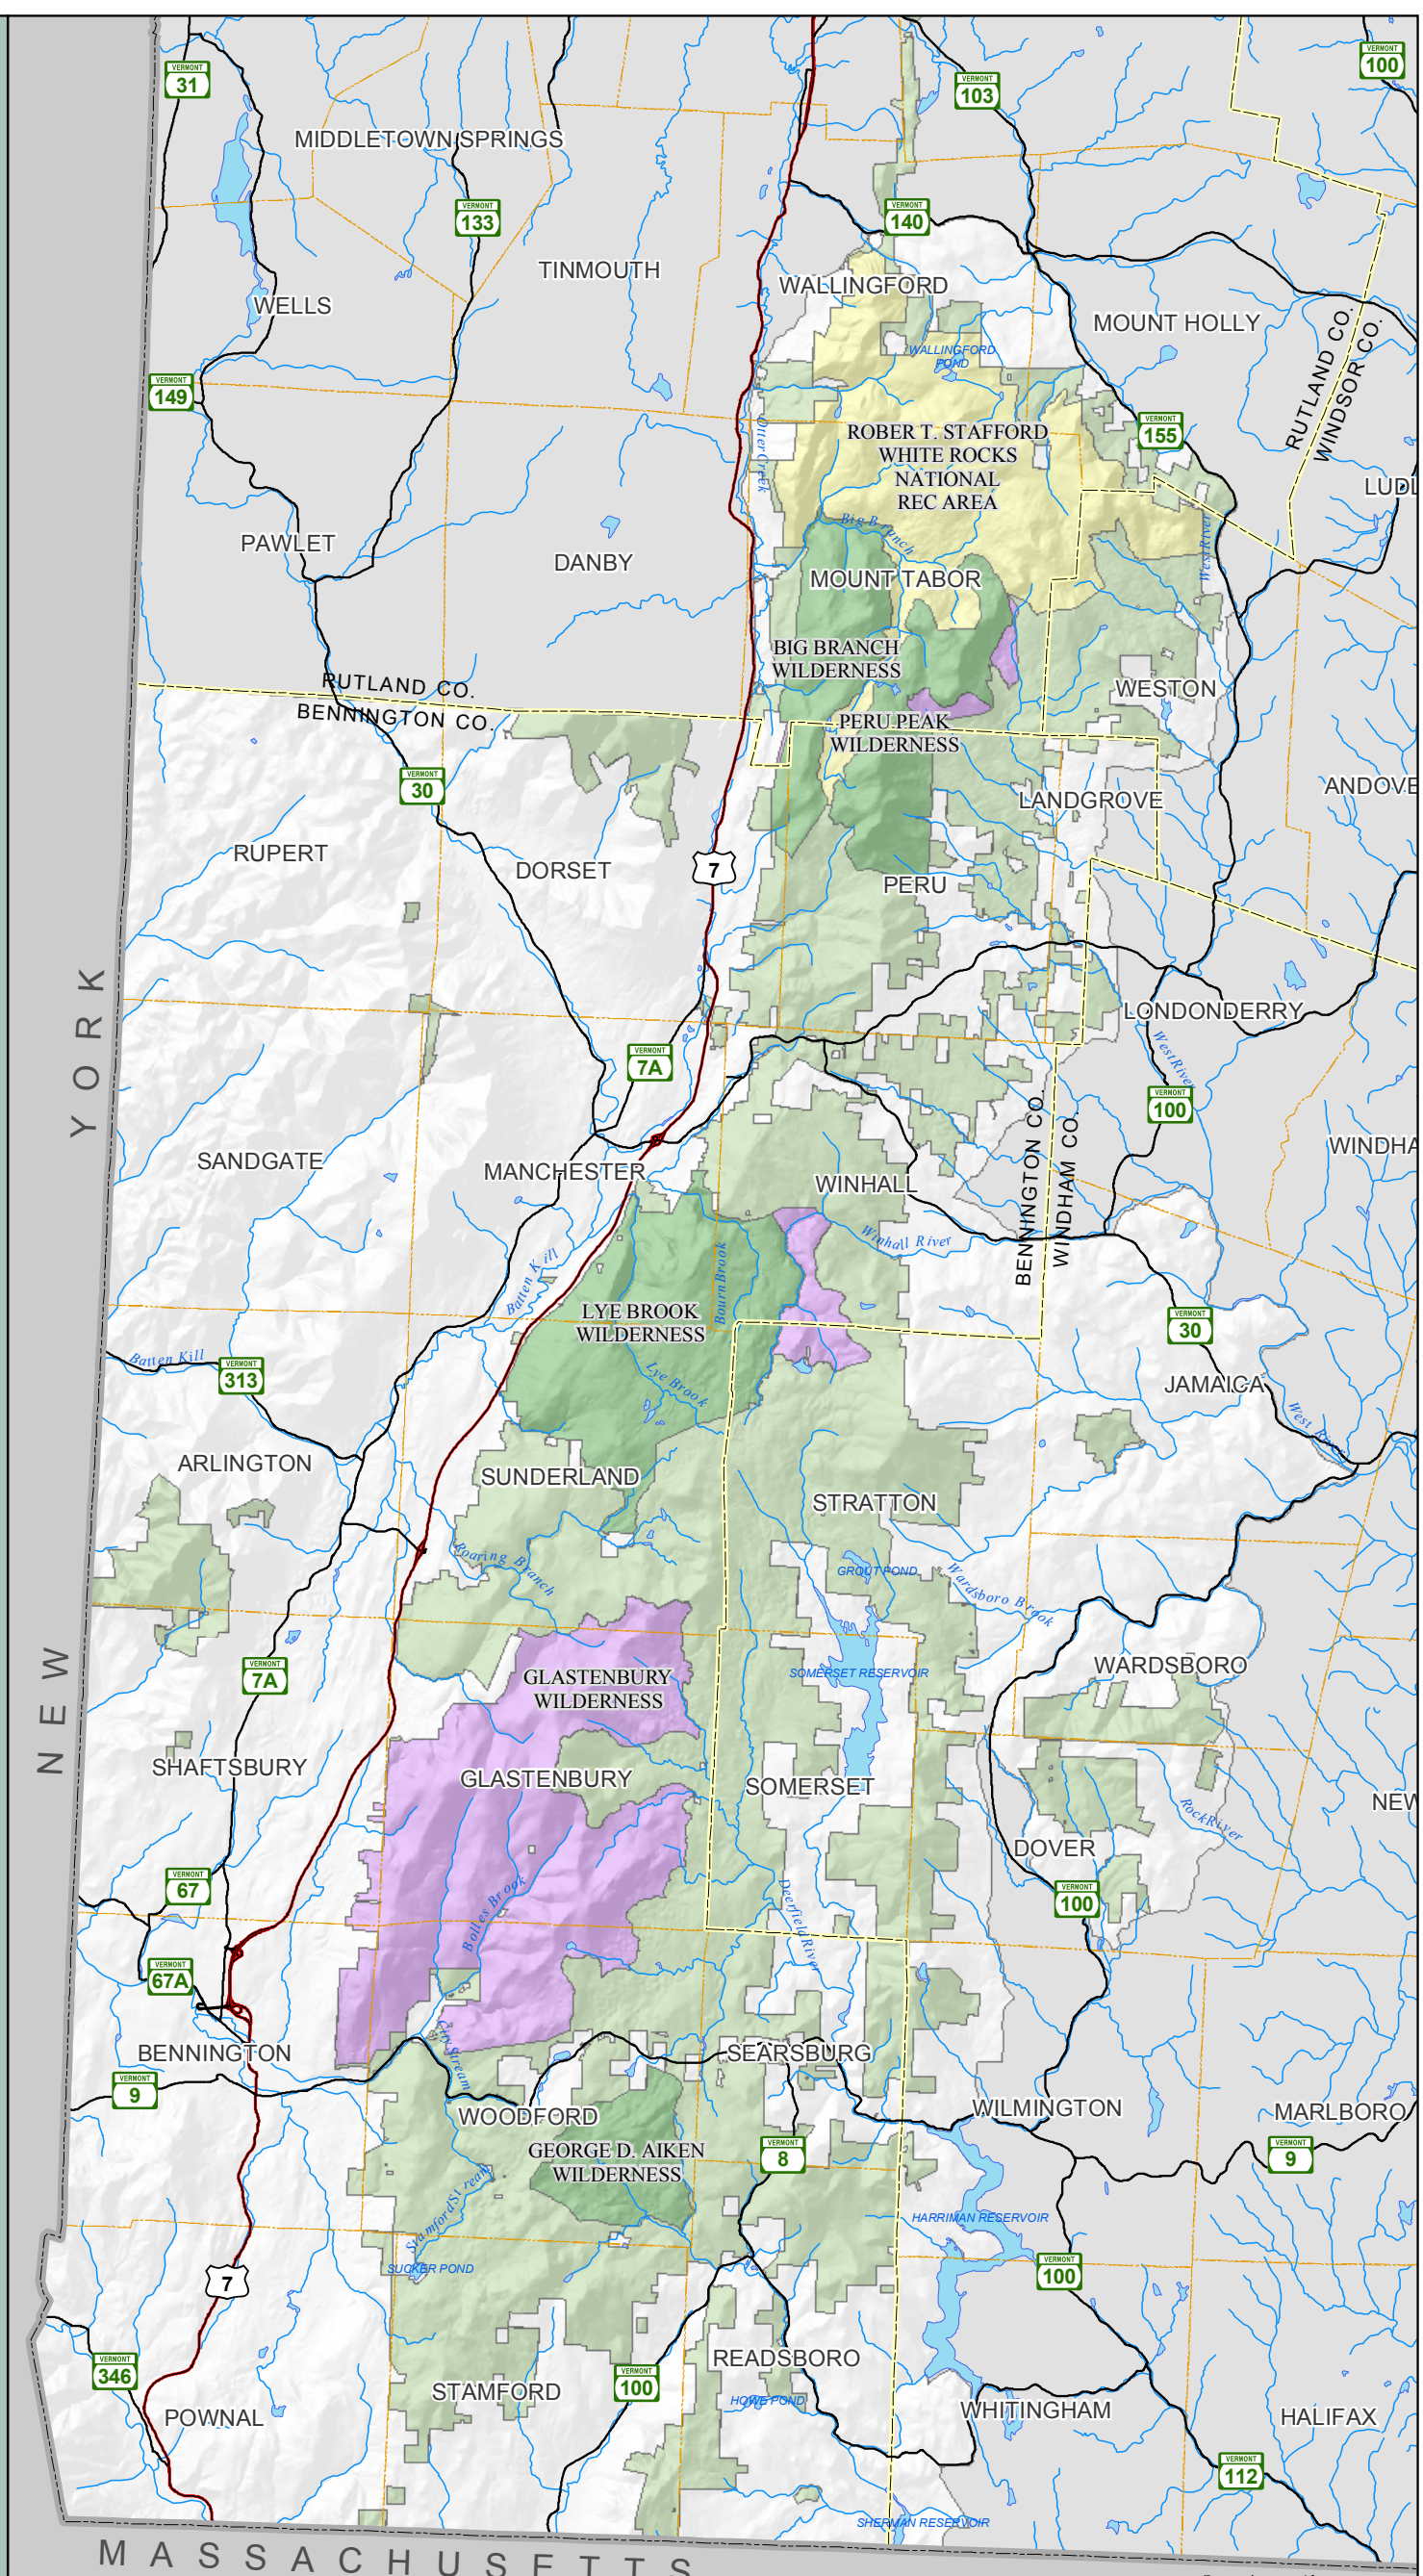

Congressionally Designated Areas

South Half

State of Vermont

Legend

Scale 1:250,000

- Congressional Designated Areas**
- Proposed Wilderness Area
- Existing Wilderness
- Existing National Recreation Area
- National Forest System Land**
-

- County Boundary
- Town Boundary
- Interstate
- US Highway
- Vermont State Highway
- Inside Forest Boundary
- Outside Forest Boundary

Ryan Knox, March 2006

U.S. DEPARTMENT OF AGRICULTURE
GREEN MOUNTAIN
National Forest