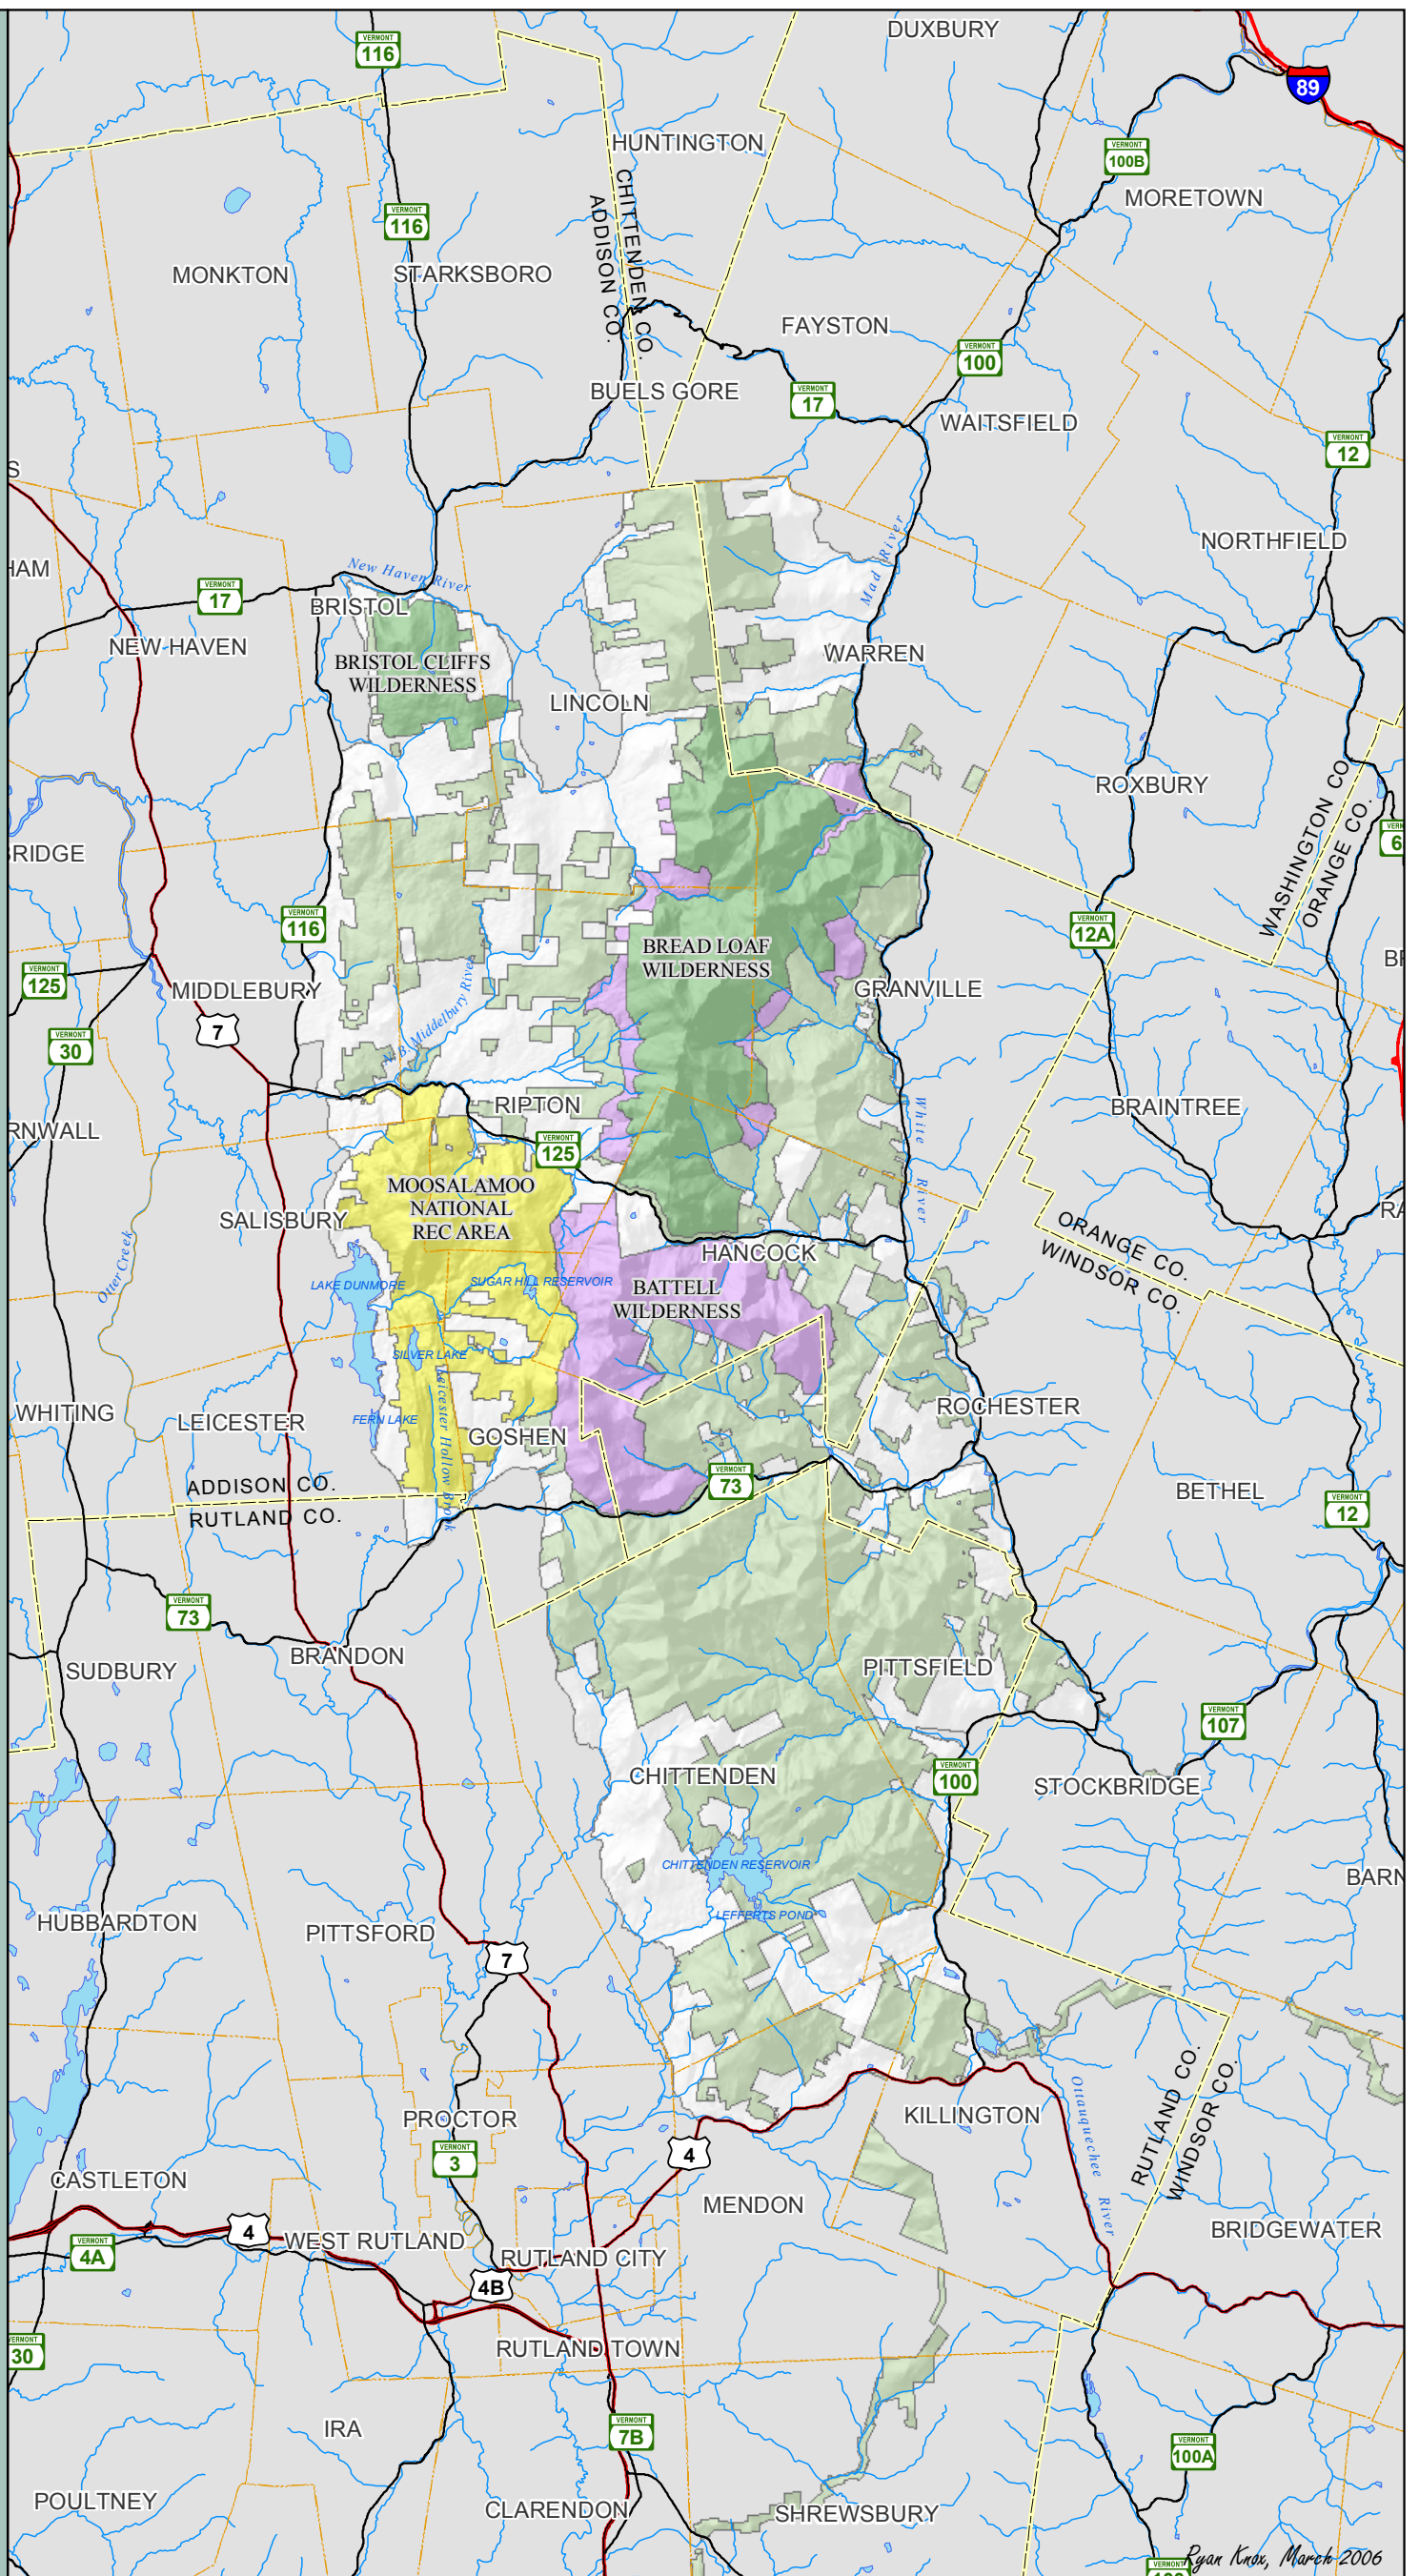

Congressionally Designated Areas

North Half

State of Vermont

Legend

Scale 1:250,000

Congressional Designated Areas

- Proposed National Recreation Area
- Proposed Wilderness Area
- Existing Wilderness

National Forest System Land

County Boundary

Town Boundary

Interstate

US Highway

Vermont State Highway

Inside Forest Boundary

Outside Forest Boundary

Ryan Knox, March 2006

U.S. DEPARTMENT OF AGRICULTURE
GREEN MOUNTAIN
National Forest