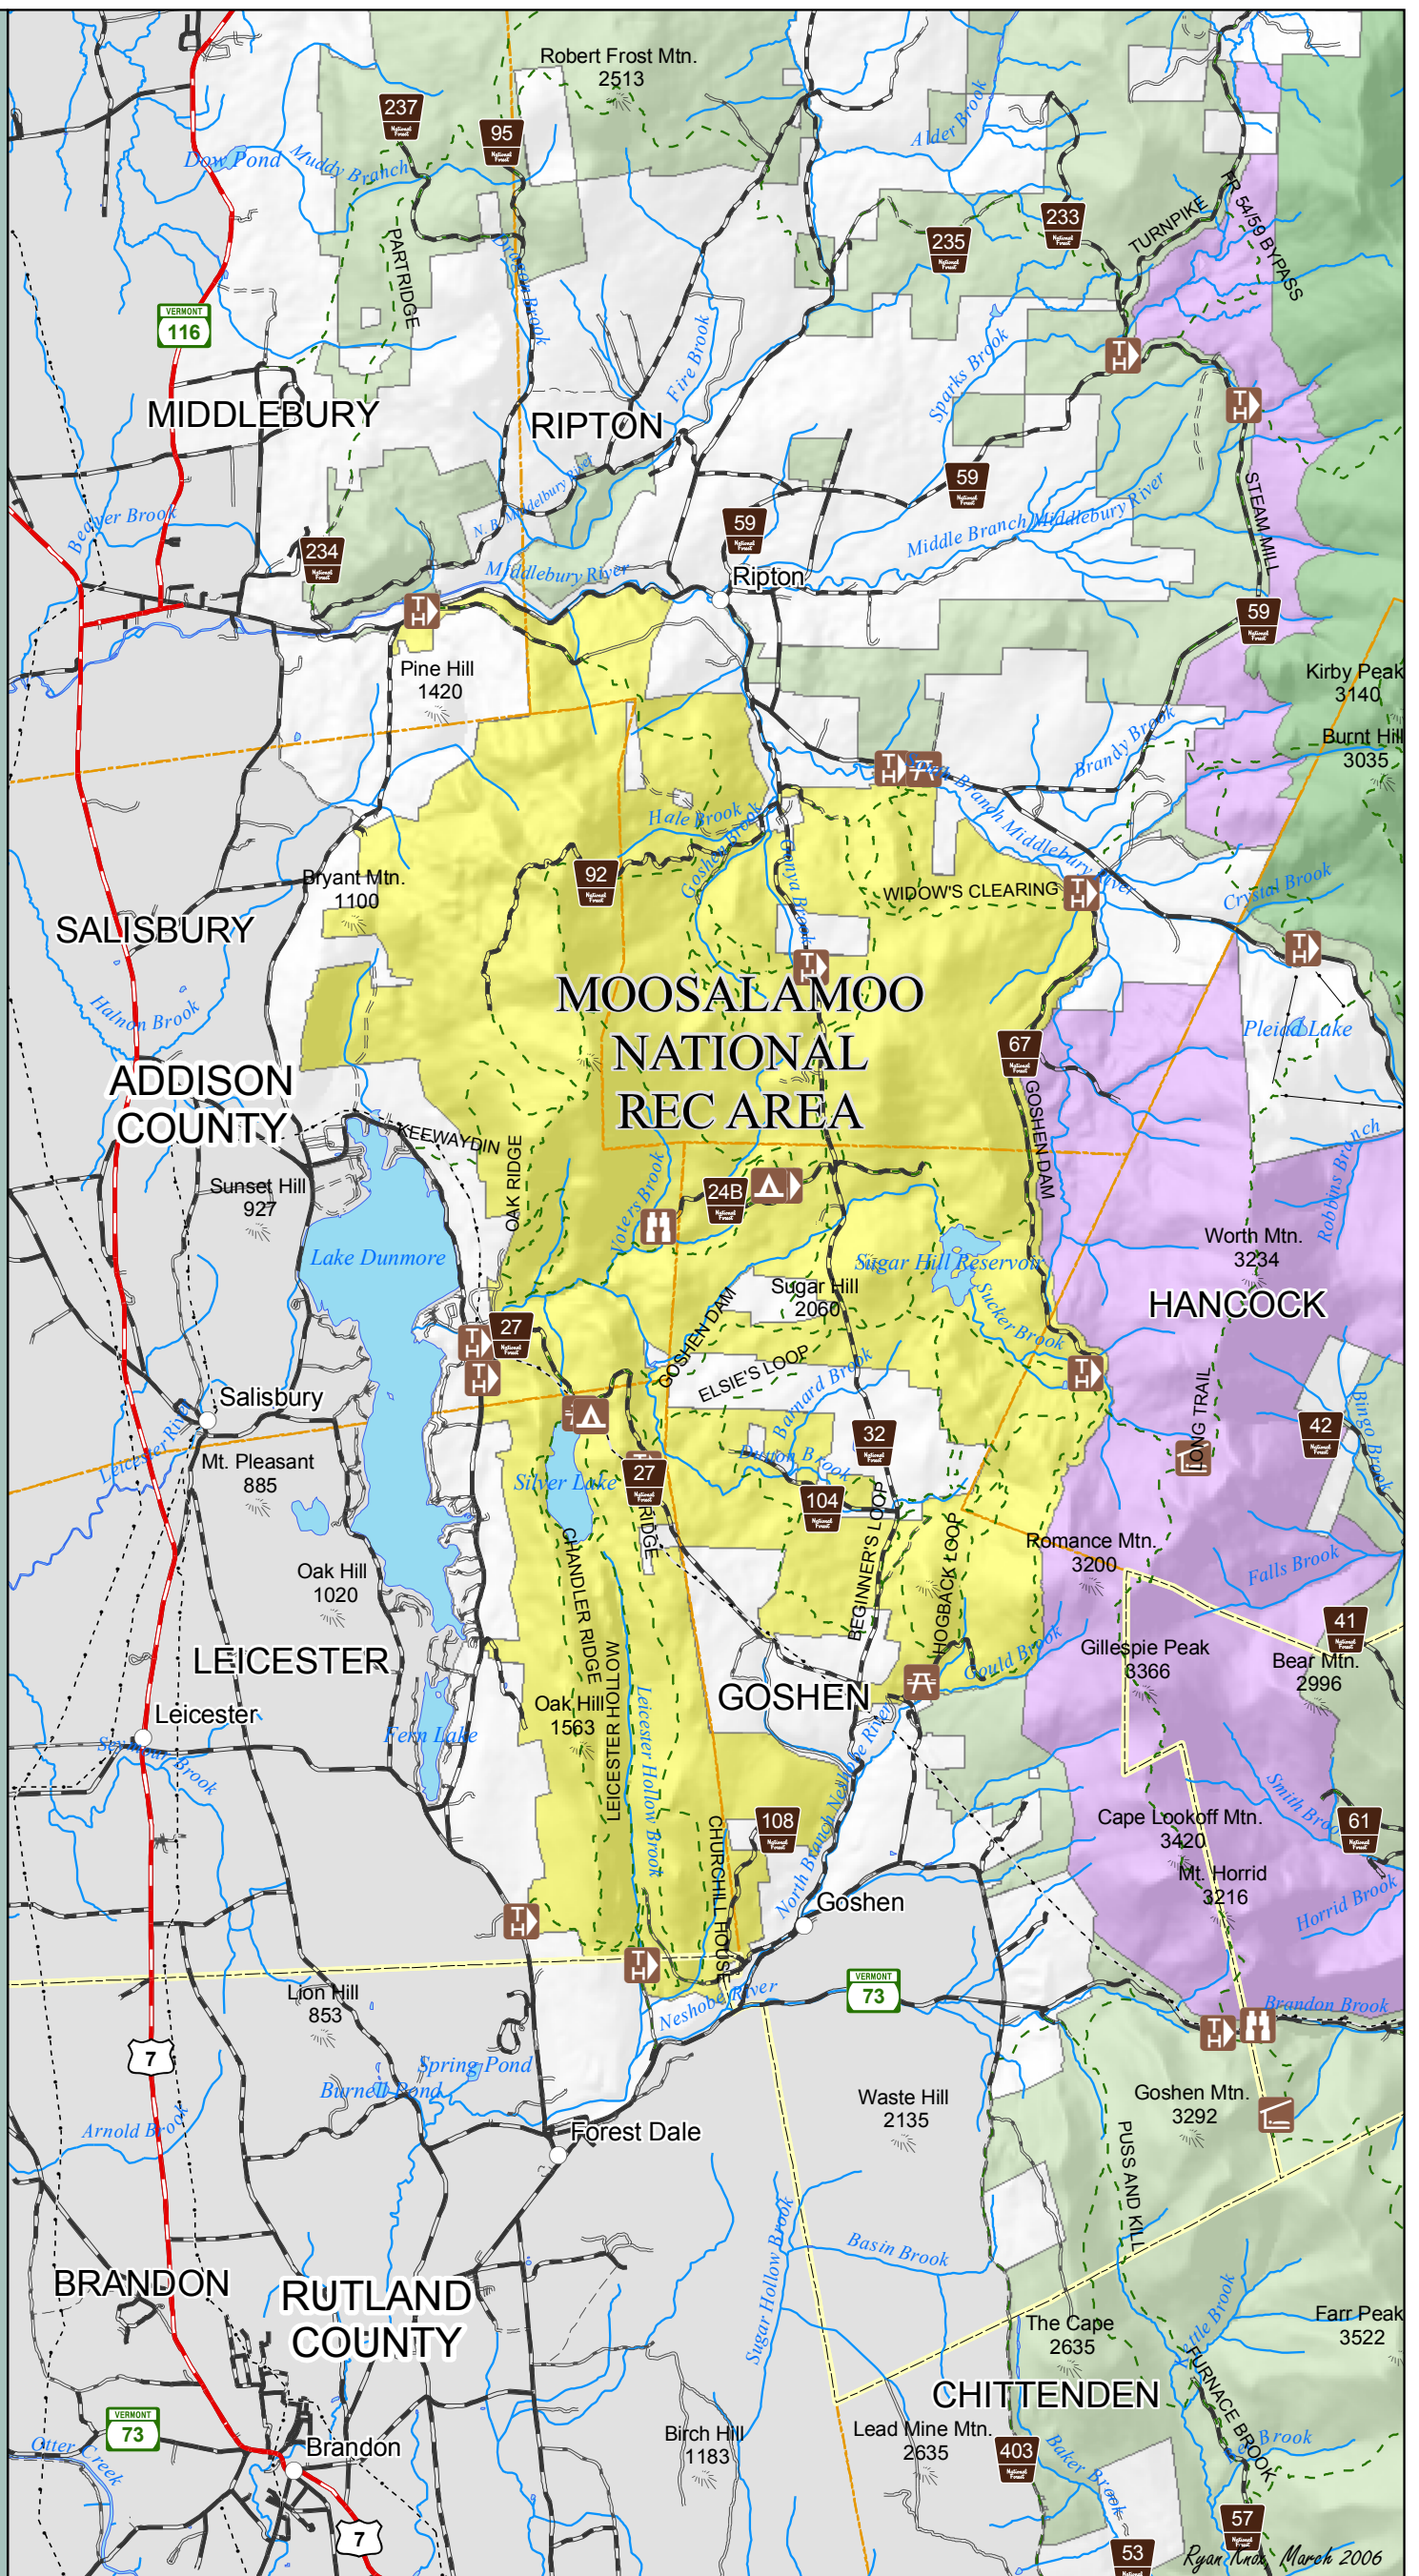

# Moosalamoo National Rec Area

State of Vermont

### Congressional Designated Areas

- Proposed National Recreation Area
- Proposed Wilderness Area
- Existing Wilderness

### National Forest System Land

- Arterial Road, Hard Surface

### State Boundary

- County Boundary
- Town Boundary
- Trails
- Transmission Line
- Ski Lift

U.S. DEPARTMENT OF AGRICULTURE  
**GREEN MOUNTAIN**  
National Forest