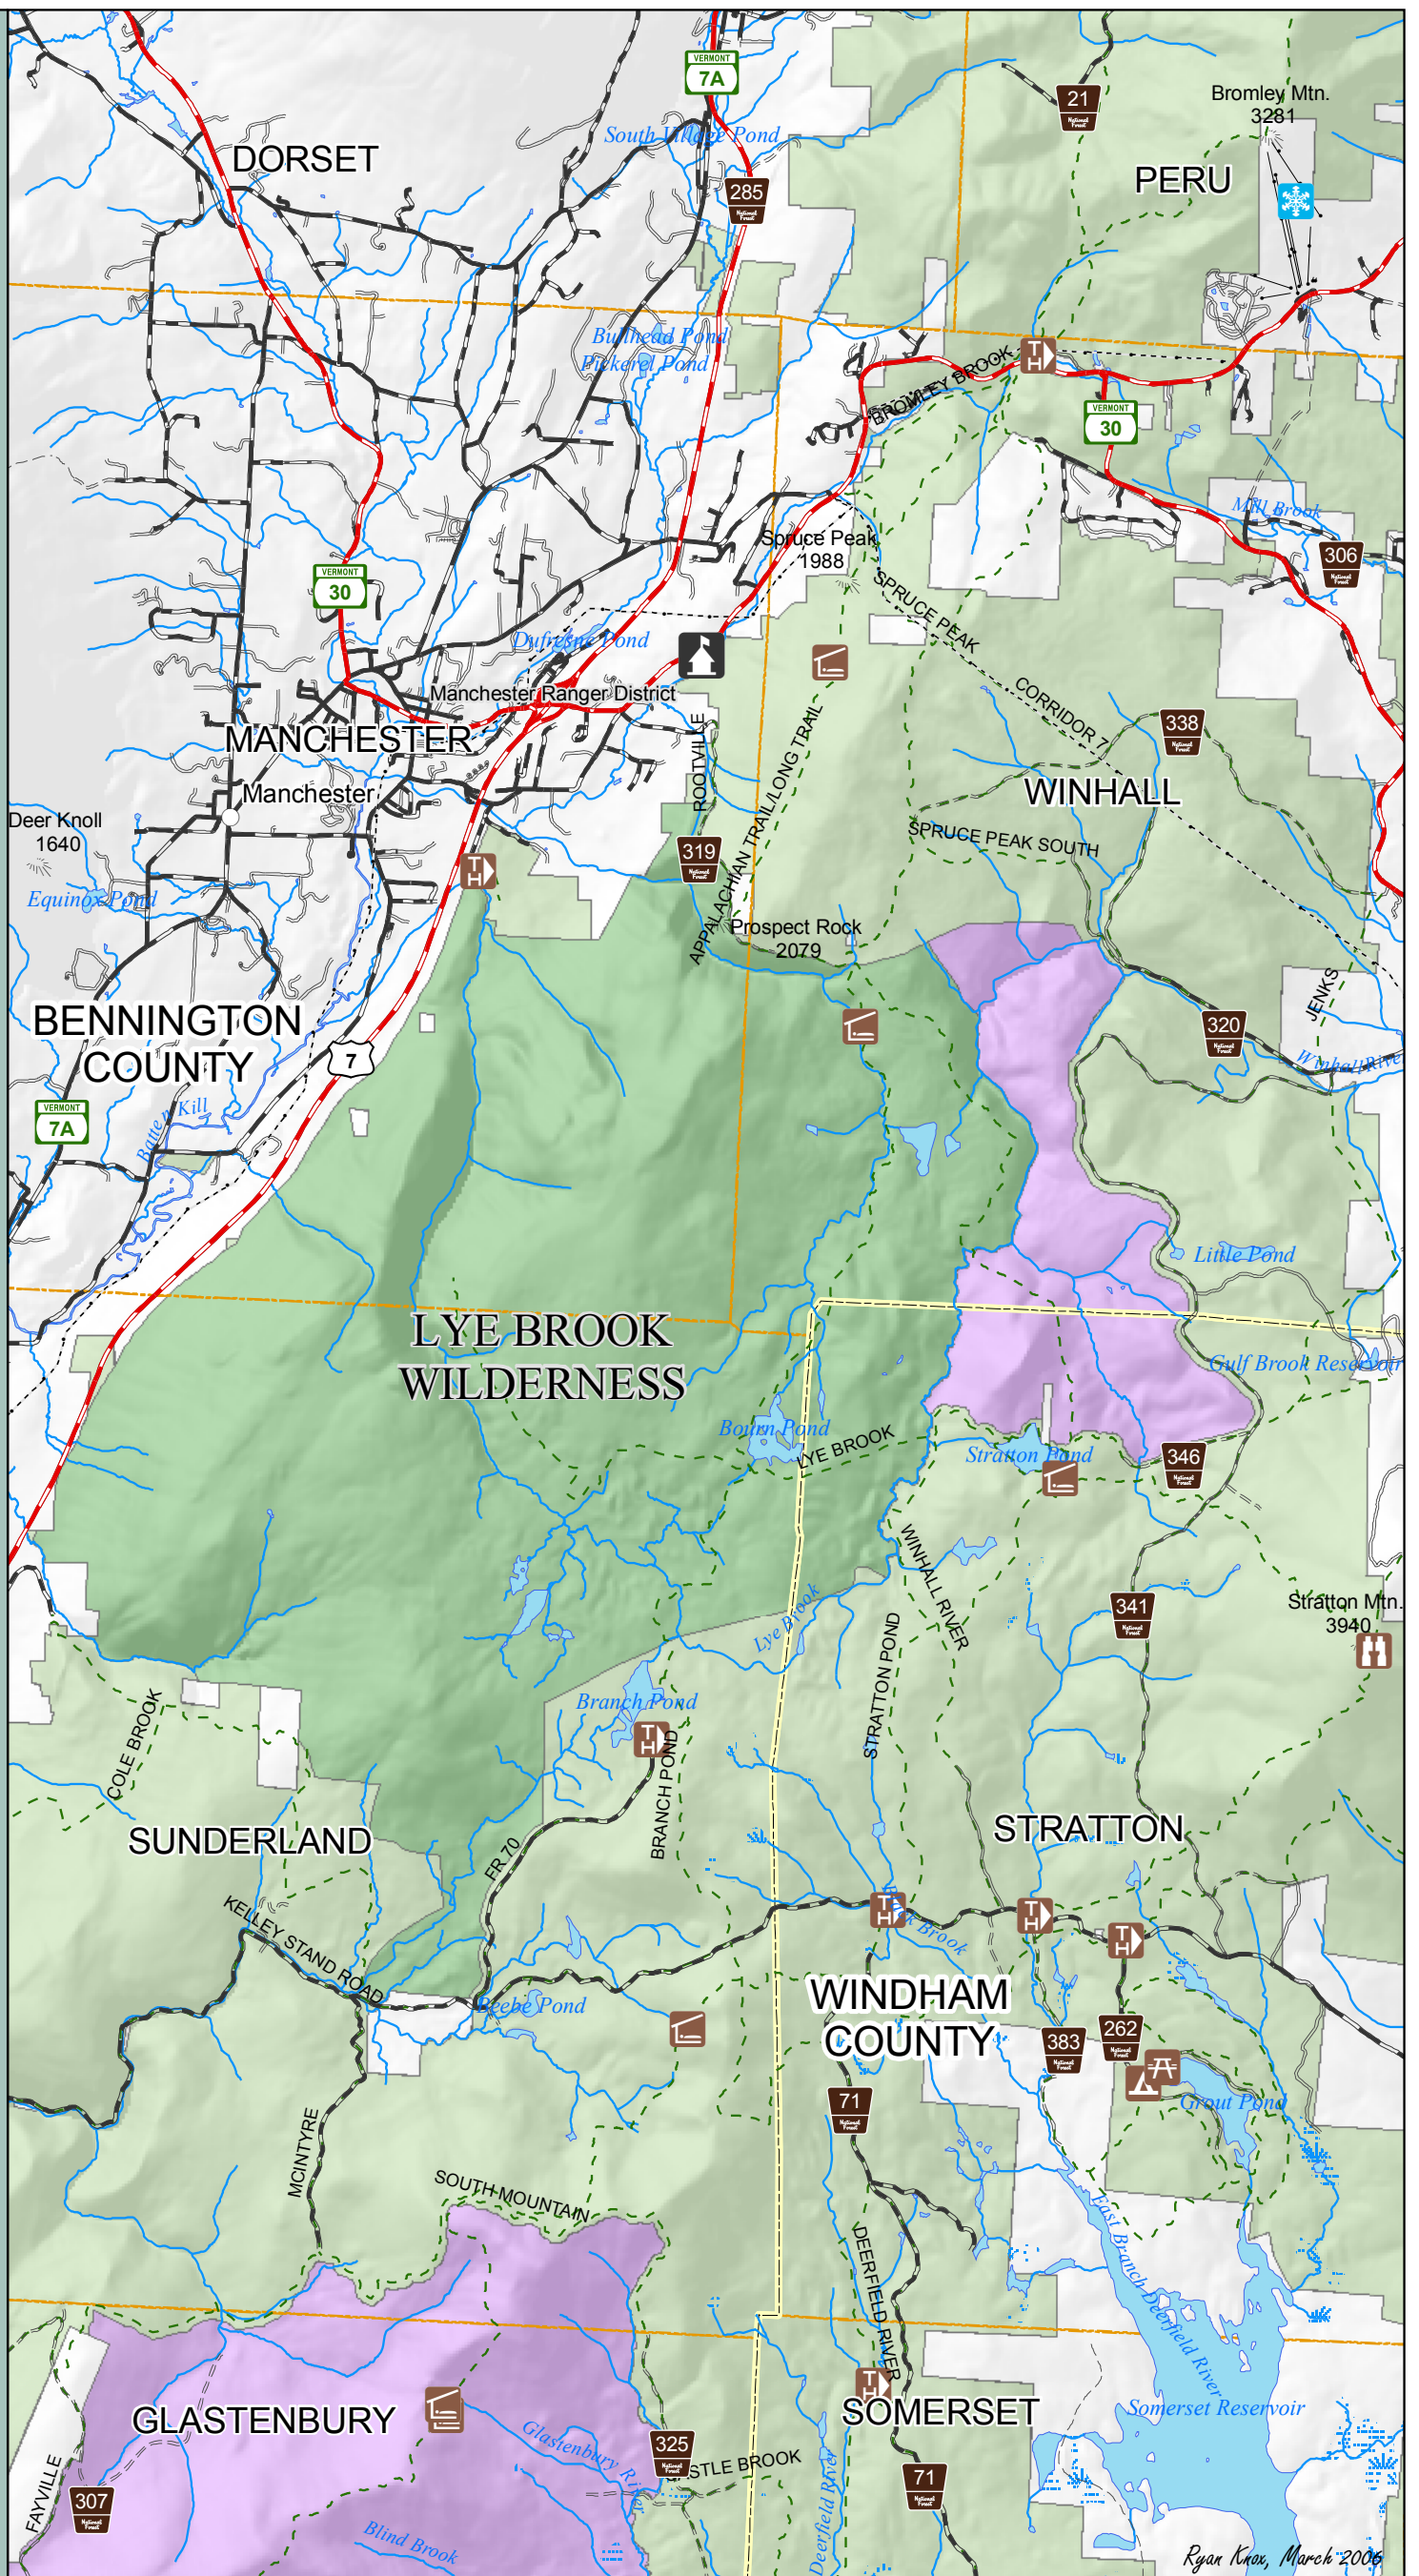

# Lye Brook Wilderness Addition

State of Vermont

## Legend

Scale 1:75,000

0 0.5 1

Miles

0 1.5 3

Kilometers

### Congressional Designated Areas

- Proposed Wilderness Area
- Existing Wilderness

### Roads (surface types)

- Hard surface (pavement)
- Gravel
- Soil or graded and drained earth
- Unimproved/Primitive
- Impassable or untraveled
- Unknown surface type

- State Boundary
- County Boundary
- Town Boundary
- Trails
- Transmission Line
- Ski Lift