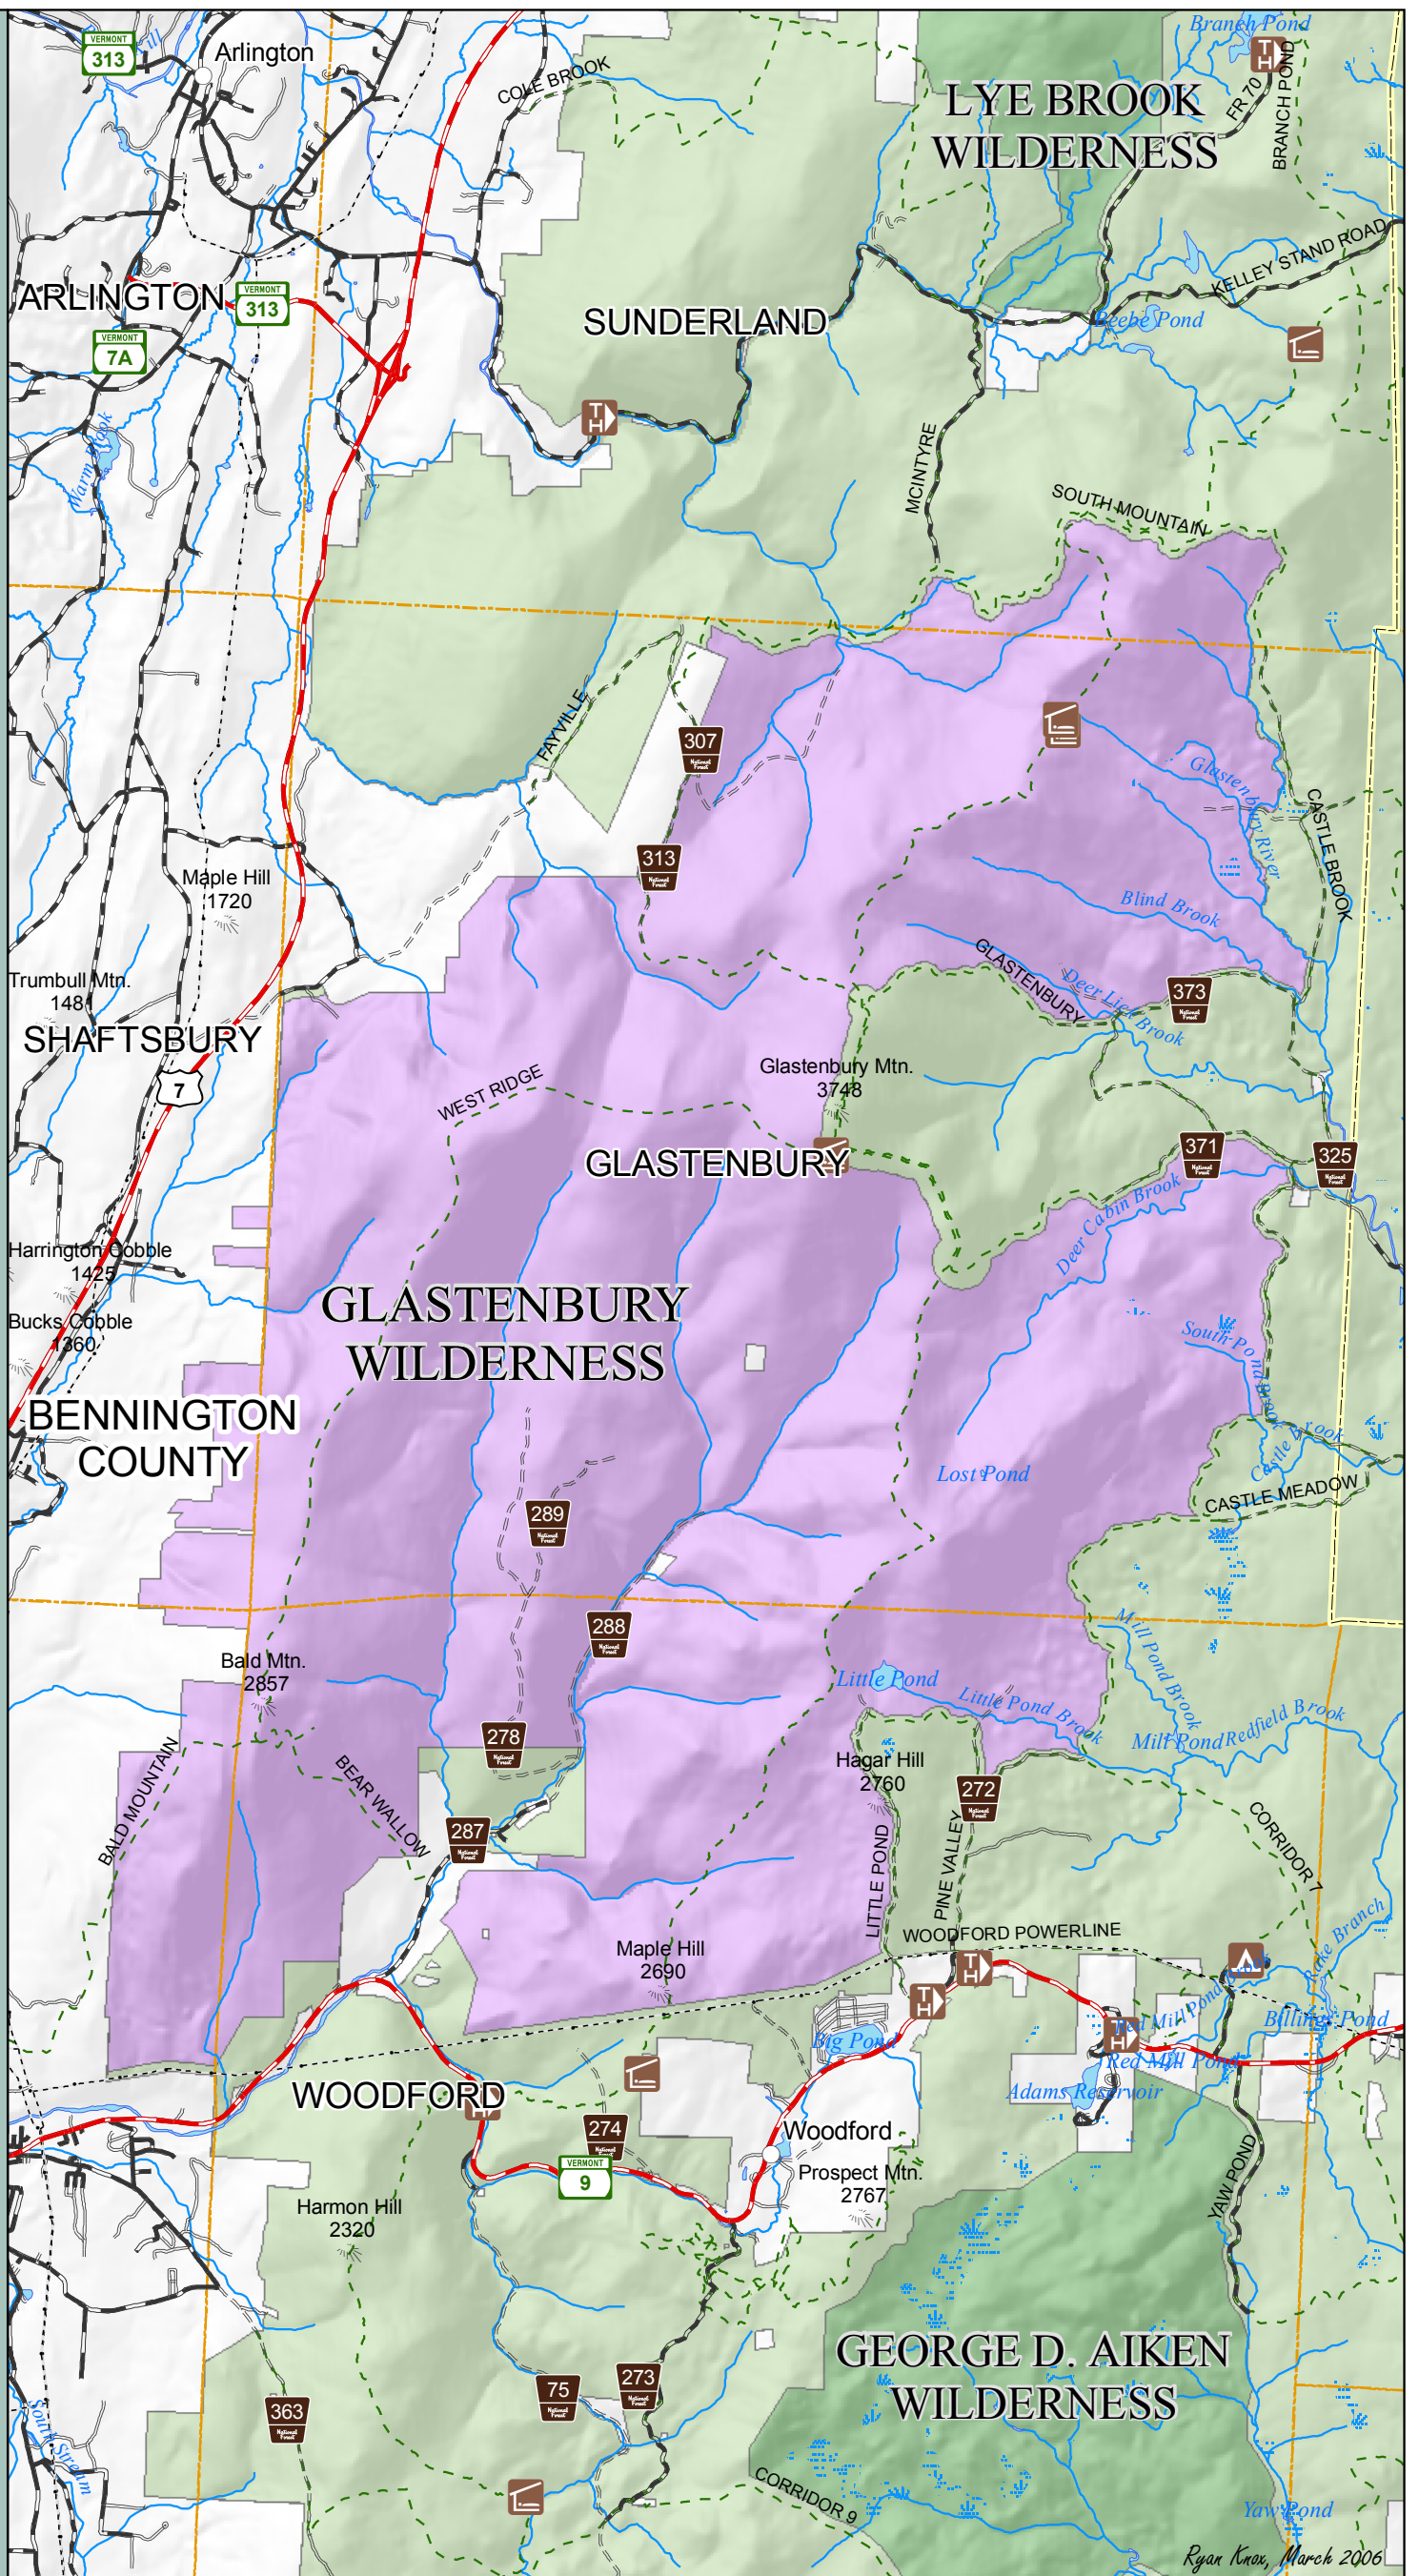

Glastenbury Wilderness

State of Vermont

Legend

Scale 1:75,000

Congressional Designated Areas

- Proposed Wilderness Area
- Existing Wilderness

National Forest System Land

- Arterial Road, Hard Surface

Roads (surface types)

- Hard surface (pavement)
- Gravel
- Soil or graded and drained earth
- Unimproved/Primitive
- Impassable or untraveled
- Unknown surface type

State Boundary

- County Boundary
- Town Boundary
- Trails
- Transmission Line
- Ski Lift