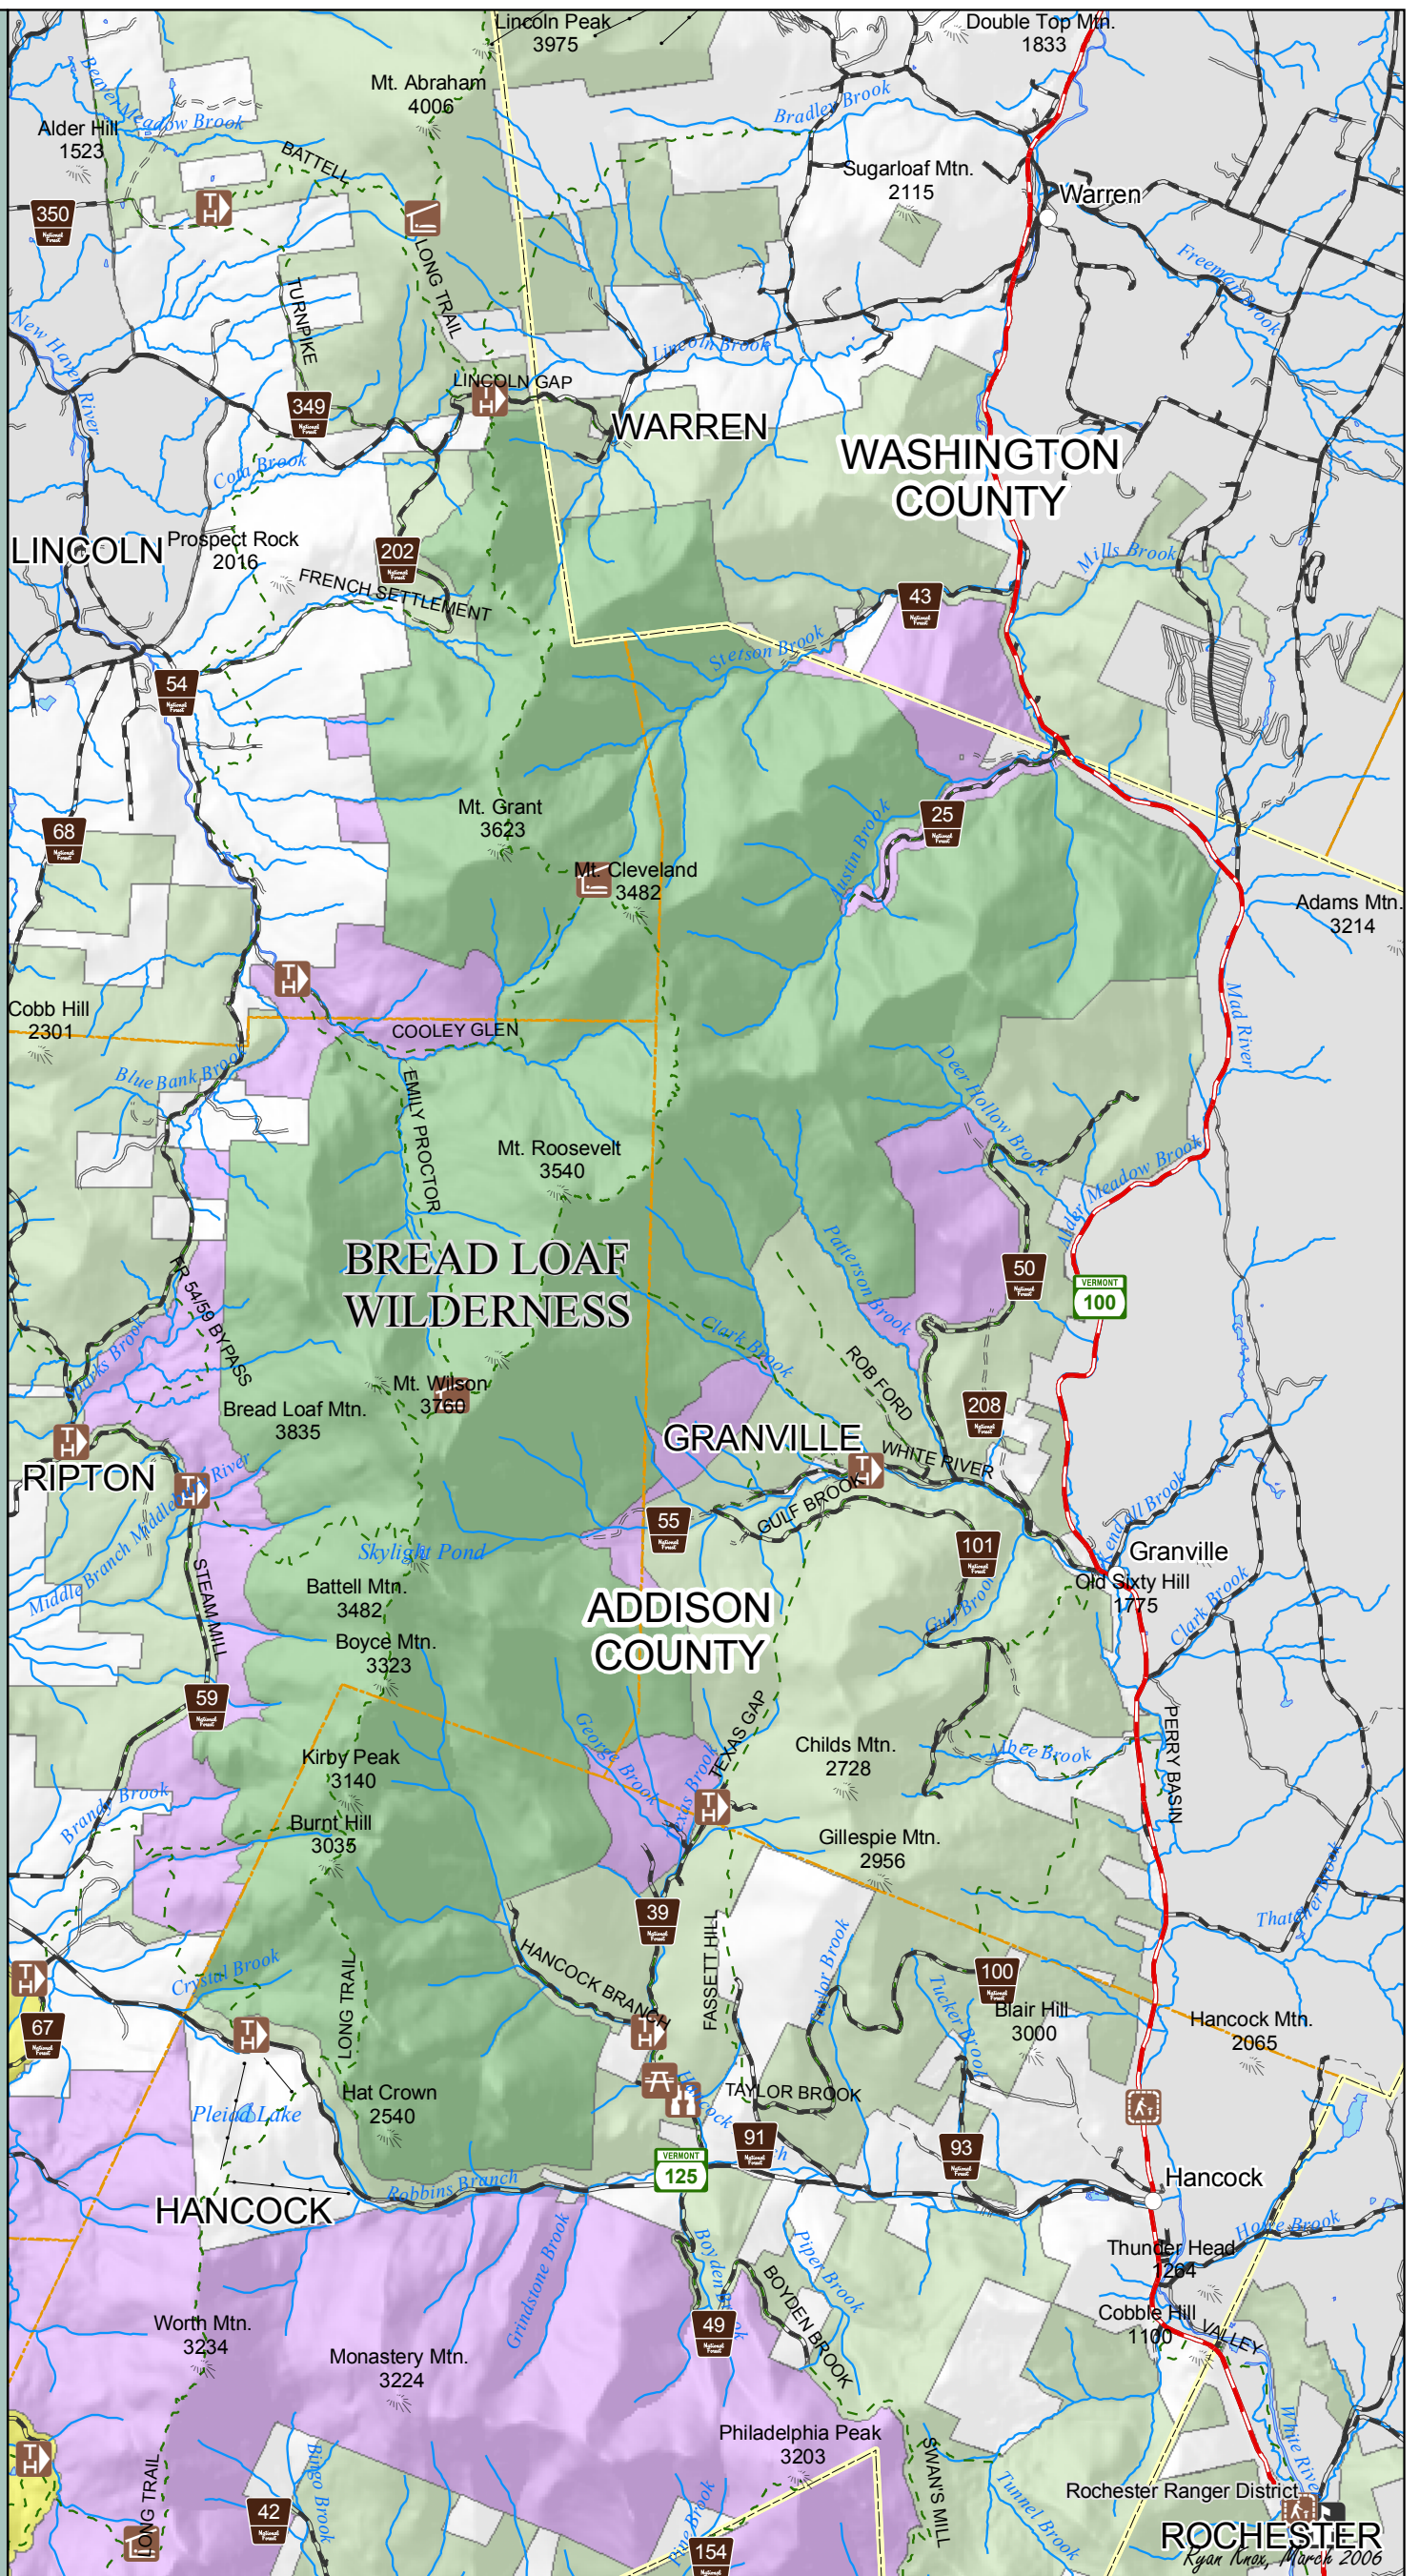

Breadloaf Wilderness Additions

State of Vermont

Legend

Scale 1:75,000

0 0.5 1

Miles

0 1.5 3

Kilometers

Congressional Designated Areas

- Proposed National Recreation Area
- Proposed Wilderness Area
- Existing Wilderness

National Forest System Land

- Arterial Road, Hard Surface

Roads (surface types)

- Hard surface (pavement)
- Gravel
- Soil or graded and drained earth
- Unimproved/Primitive
- Impassable or untraveled
- Unknown surface type

State Boundary

- State Boundary
- County Boundary
- Town Boundary
- Trails
- Transmission Line
- Ski Lift

U.S. DEPARTMENT OF AGRICULTURE
GREEN MOUNTAIN
National Forest

Rochester Ranger District
Ryan Knox, March 2006