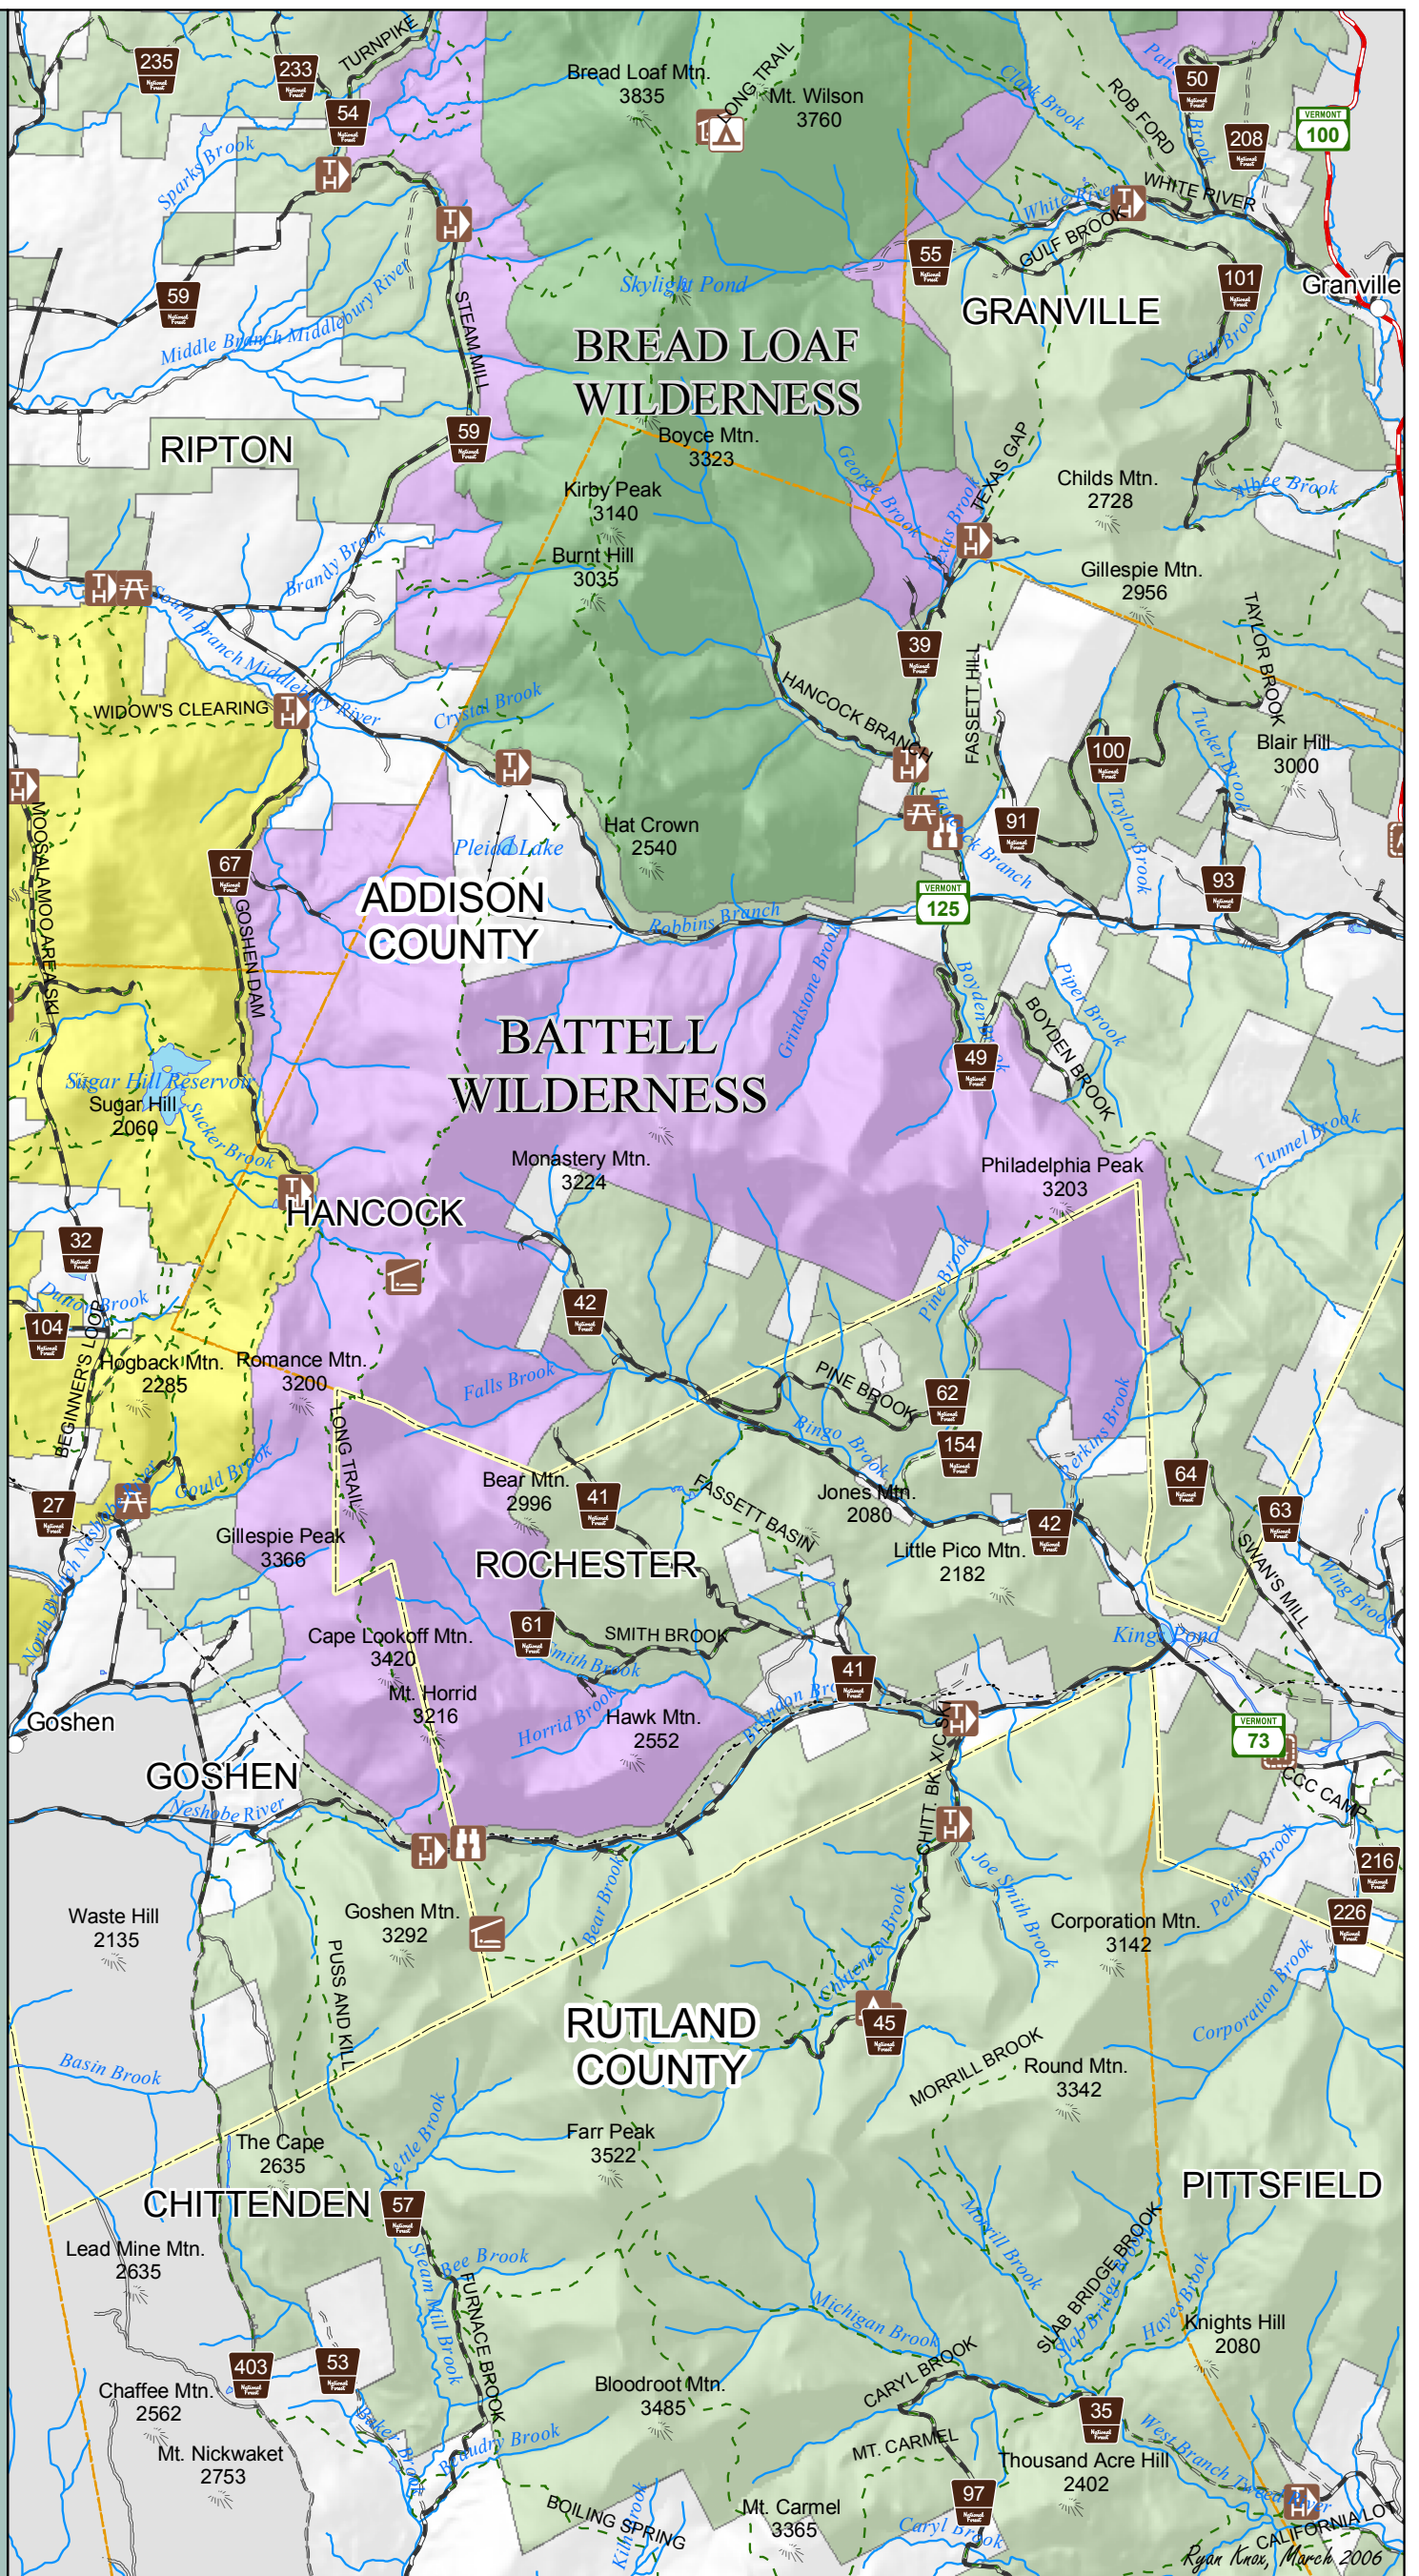

Battell Wilderness

State of
Vermont

Legend

Scale 1:75,000

0 0.5 1

Miles

0 1.5 3

Kilometers

Congressional Designated Areas

- Proposed National Recreation Area
- Proposed Wilderness Area
- Existing Wilderness

National Forest System Land

- Arterial Road, Hard Surface

Roads (surface types)

- Hard surface (pavement)
- Gravel
- Soil or graded and drained earth
- Unimproved/Primitive
- Impassable or untraveled
- Unknown surface type

State Boundary

- State Boundary
- County Boundary
- Town Boundary
- Trails
- Transmission Line
- Ski Lift

U.S. DEPARTMENT OF AGRICULTURE
GREEN MOUNTAIN
National Forest

Ryan Knox, March 2006